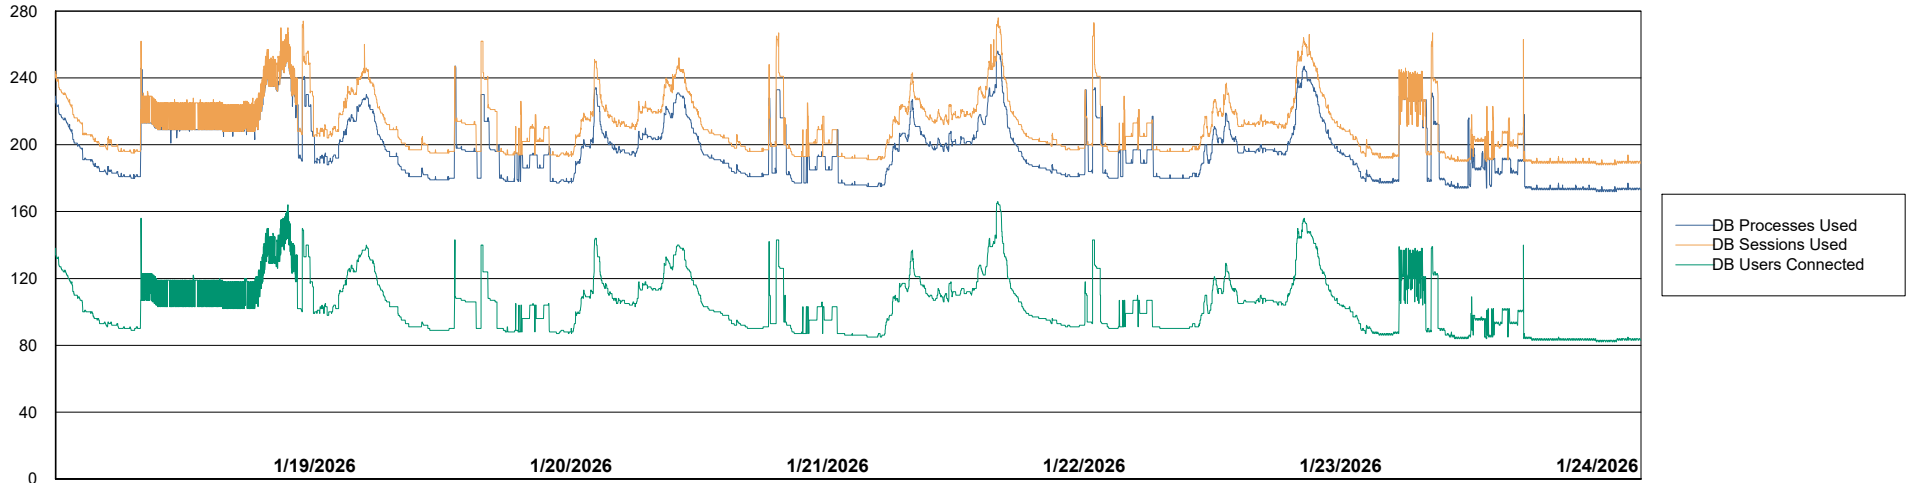

Database Performance AUJ_DB3_Primary