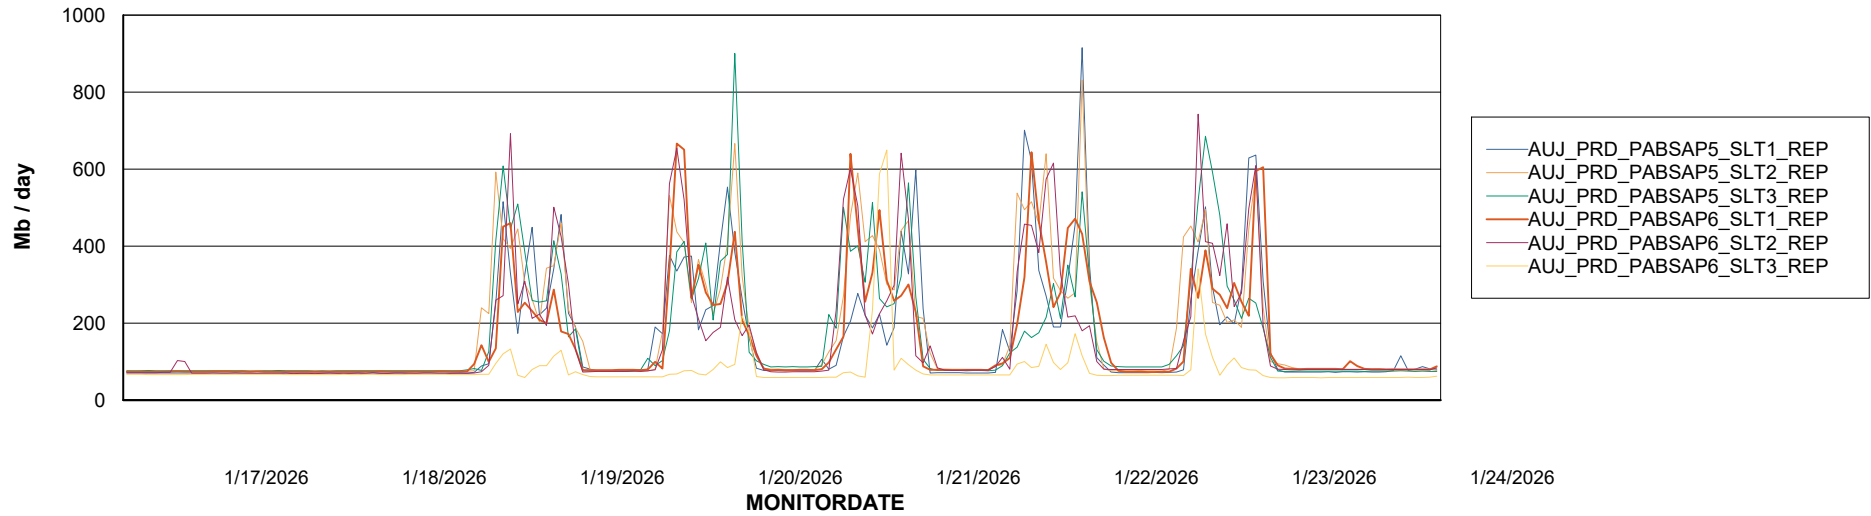

ABSSolute Application ReportServer Services

Avg memory used per ReportServer Service