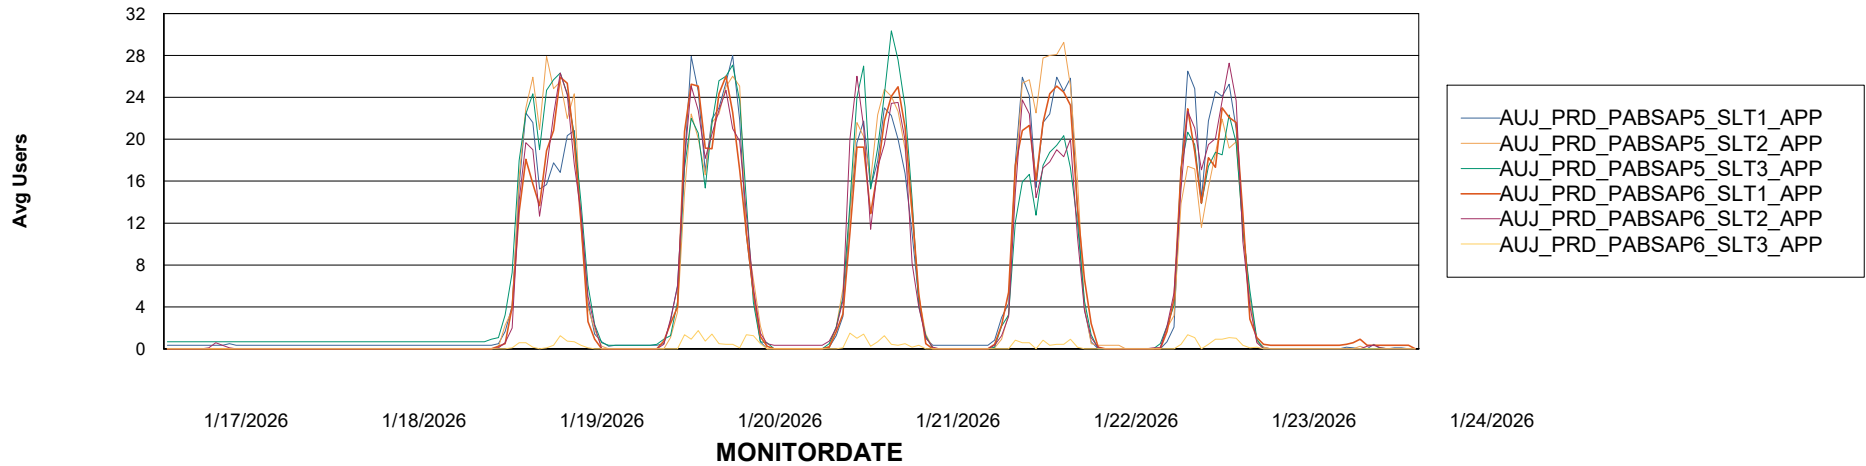

Weekly SLA Customer Report

Customer AUJ_Production
Database ID 41

ABSSolute Application Server Services

Avg memory used per ABS Server Service

Avg users per day per ABS server

Weekly SLA Customer Report

Customer AUJ_Production
Database ID 41