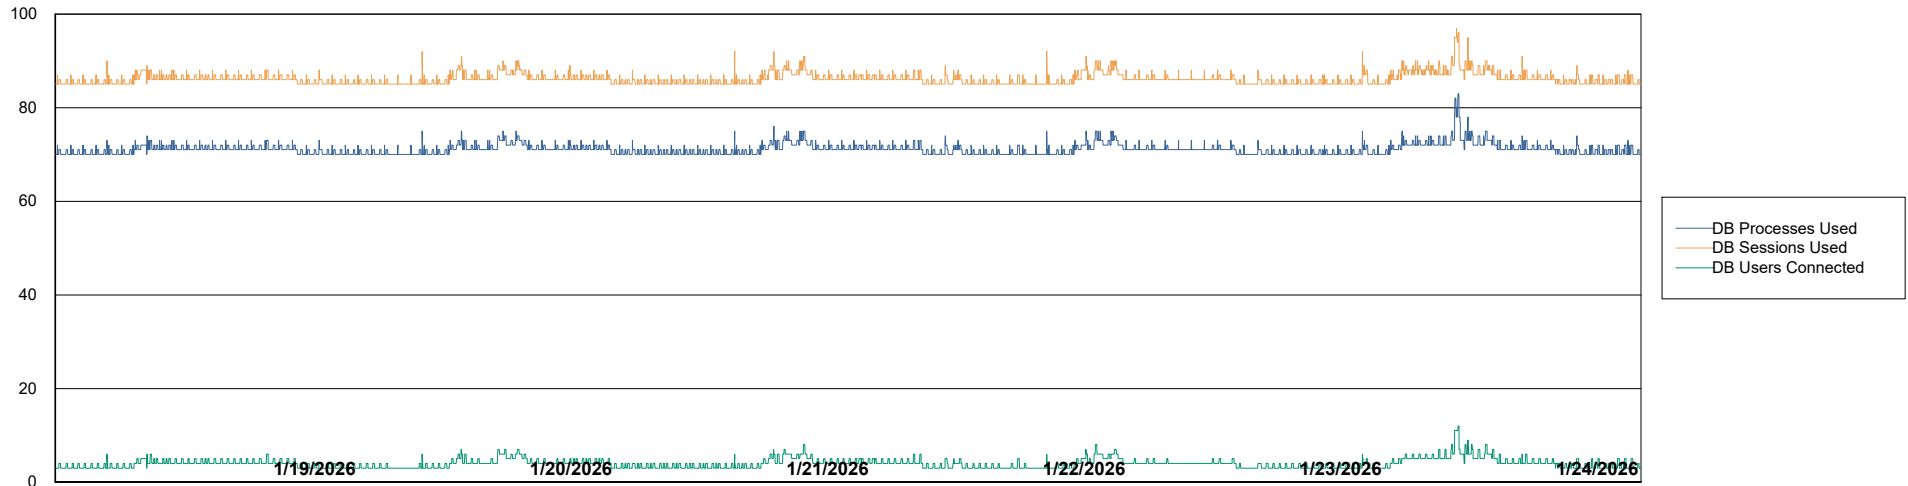

Weekly SLA Customer Report

Customer AUJ_Production
Database ID 41

Database Performance AUJ_ABSEM3_DB

Weekly SLA Customer Report

Customer AUJ_Production
Database ID 41

Database Performance AUJ_BI3_DB

Weekly SLA Customer Report