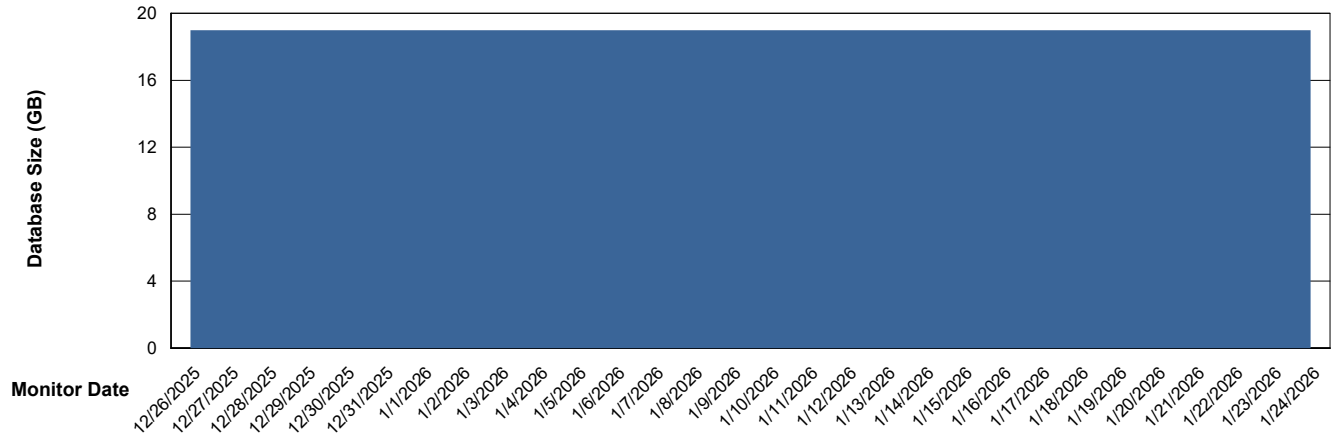

Customer AUJ_Production
Database ID 41

Database Performance AUJ_DB3_Primary

Weekly SLA Customer Report

Customer AUJ_Production
Database ID 41

DATABASE SIZE AUJ_ABSEM3_DB

Database growth over last month

DATABASE SIZE AUJ_BI3_DB

Database growth over last month

Weekly SLA Customer Report

Customer AUJ_Production
Database ID 41

DATABASE SIZE AUJ_DB3_Primary

Database growth over last month

Weekly SLA Customer Report

Customer AUJ_Production
 Database ID 41