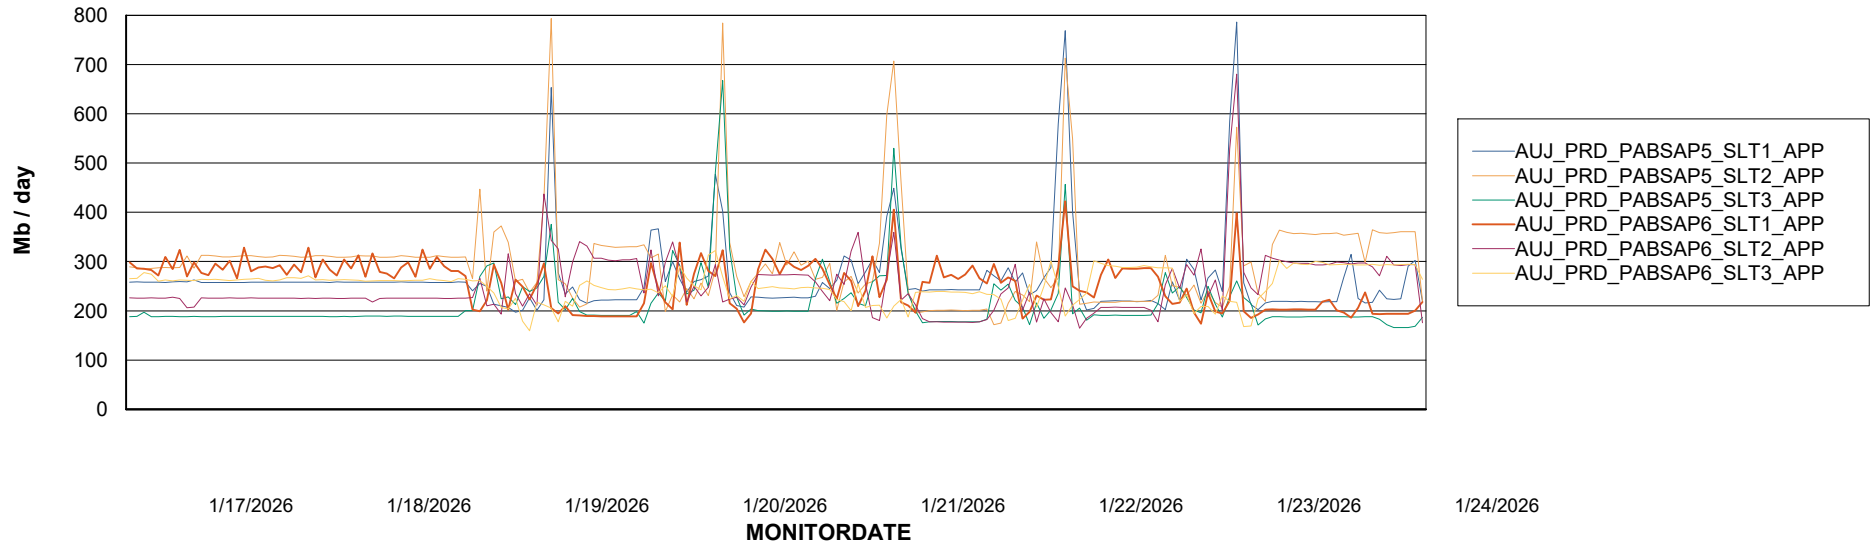

ABSSolute Application Server Services

Avg memory used per ABS Server Service