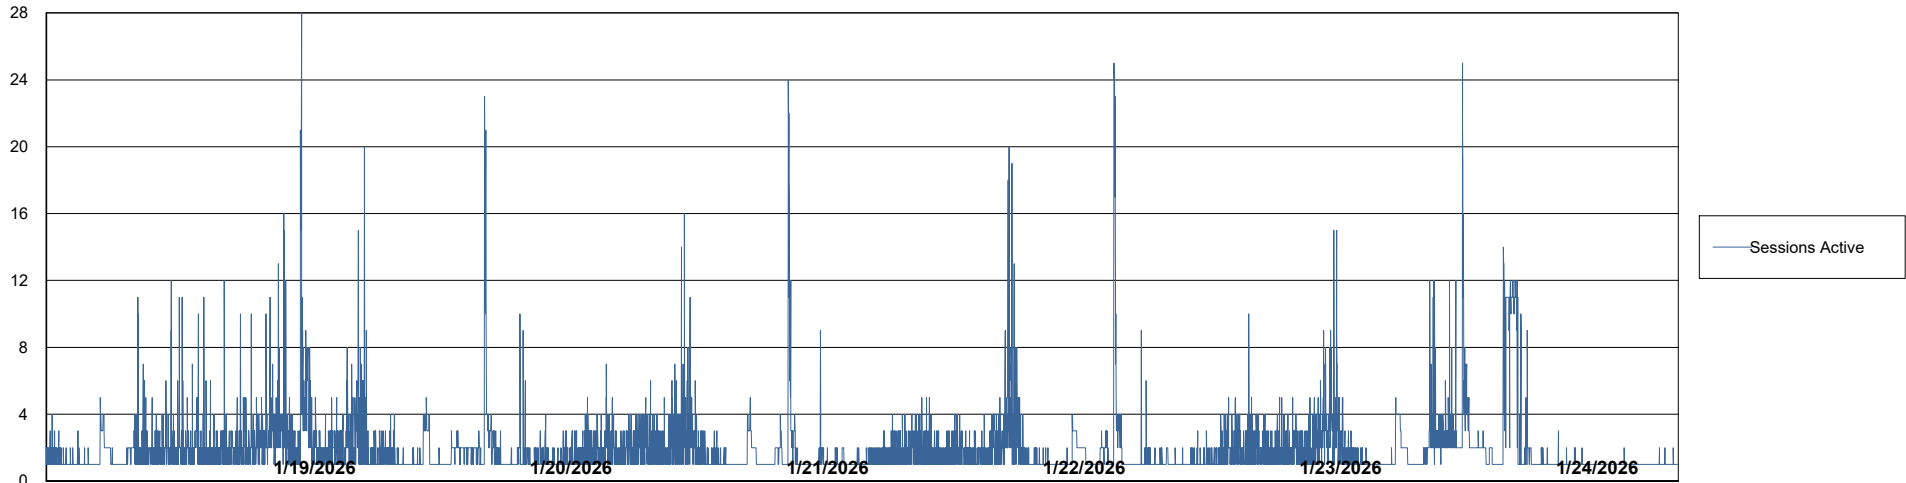

Database Performance AUJ_DB3_Primary