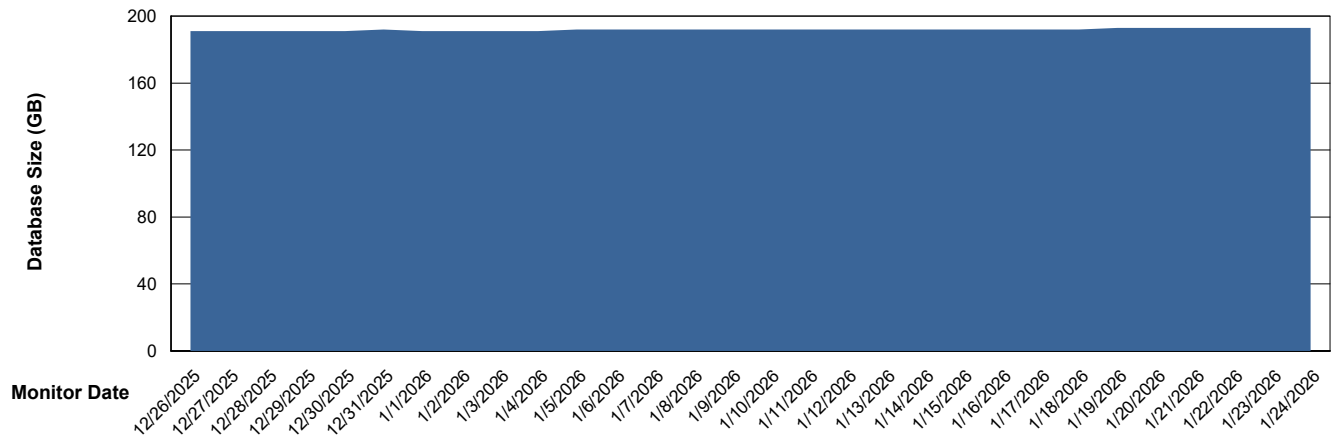

Customer AUJ_Production
Database ID 41

Database Performance AUJ_DB3_Primary

Weekly SLA Customer Report

Customer AUJ_Production
Database ID 41

DATABASE SIZE AUJ_ABSEM3_DB

Database growth over last month

DATABASE SIZE AUJ_BI3_DB

Database growth over last month

Weekly SLA Customer Report

Customer AUJ_Production
Database ID 41

DATABASE SIZE AUJ_DB3_Primary

Database growth over last month

Weekly SLA Customer Report

Customer AUJ_Production
 Database ID 41