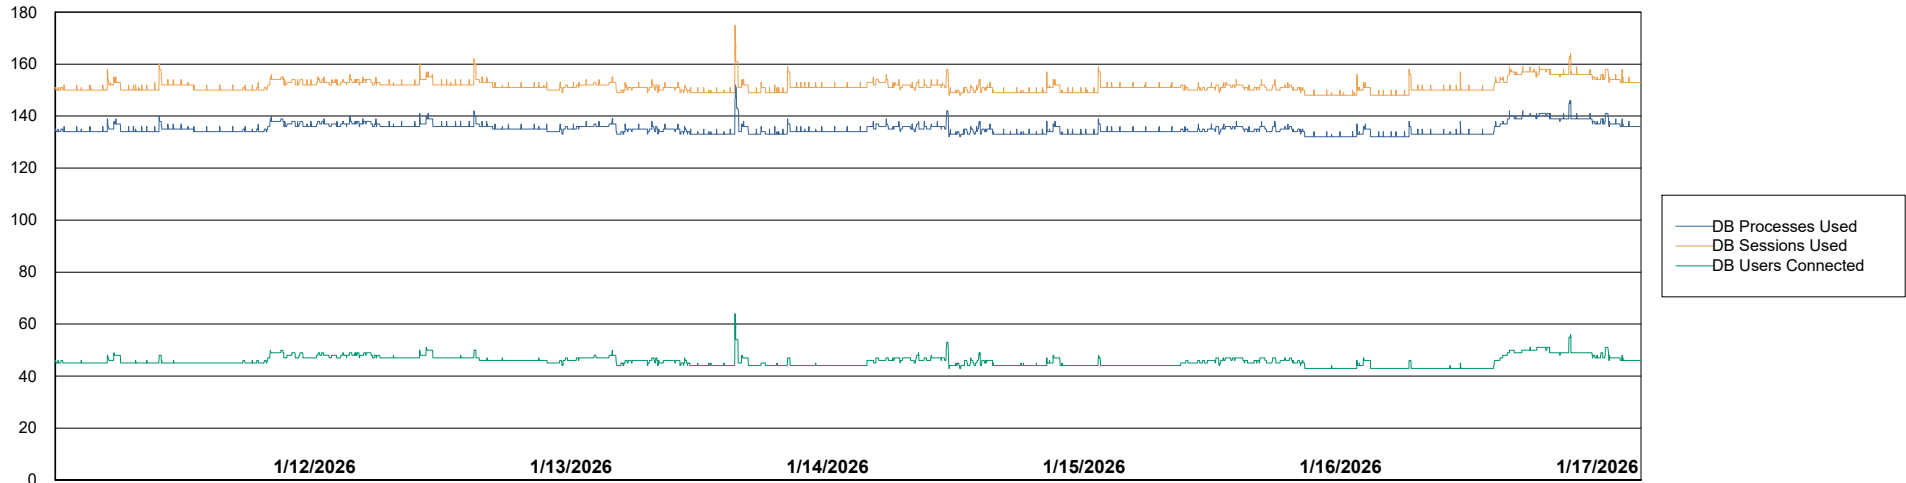

Weekly SLA Customer Report

Customer XMX Production (24/7)
Database ID 146

Harddisk Usage XMX_PROD_ABSDST

	Free disk space on C: (%)	Total disk space on C: (Gb)	Used disk space on C: (Gb)
1/17/2026	20	100	80
1/16/2026	20	100	80
1/15/2026	20	100	80
1/14/2026	21	100	79
1/13/2026	23	100	77
1/12/2026	13	100	87
1/11/2026	4	100	96

Weekly SLA Customer Report

Customer XMX Production (24/7)
Database ID 146

Database Performance XMX_PROD_ABSDB01_PRDB_ABS1

Weekly SLA Customer Report

Customer XMX Production (24/7)
Database ID 146

Database Performance XMX_PROD_ABSDB02_SBDB_HSBABS1