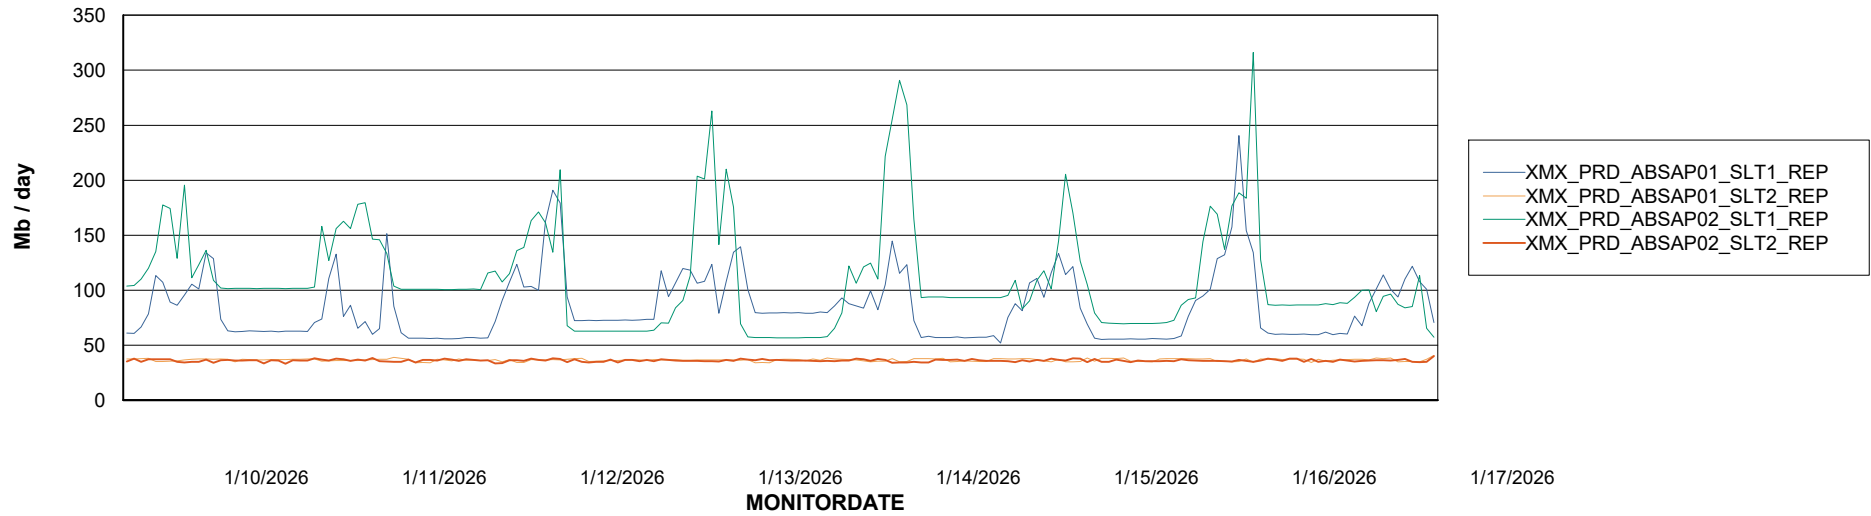

ABSSolute Application ReportServer Services

Avg memory used per ReportServer Service