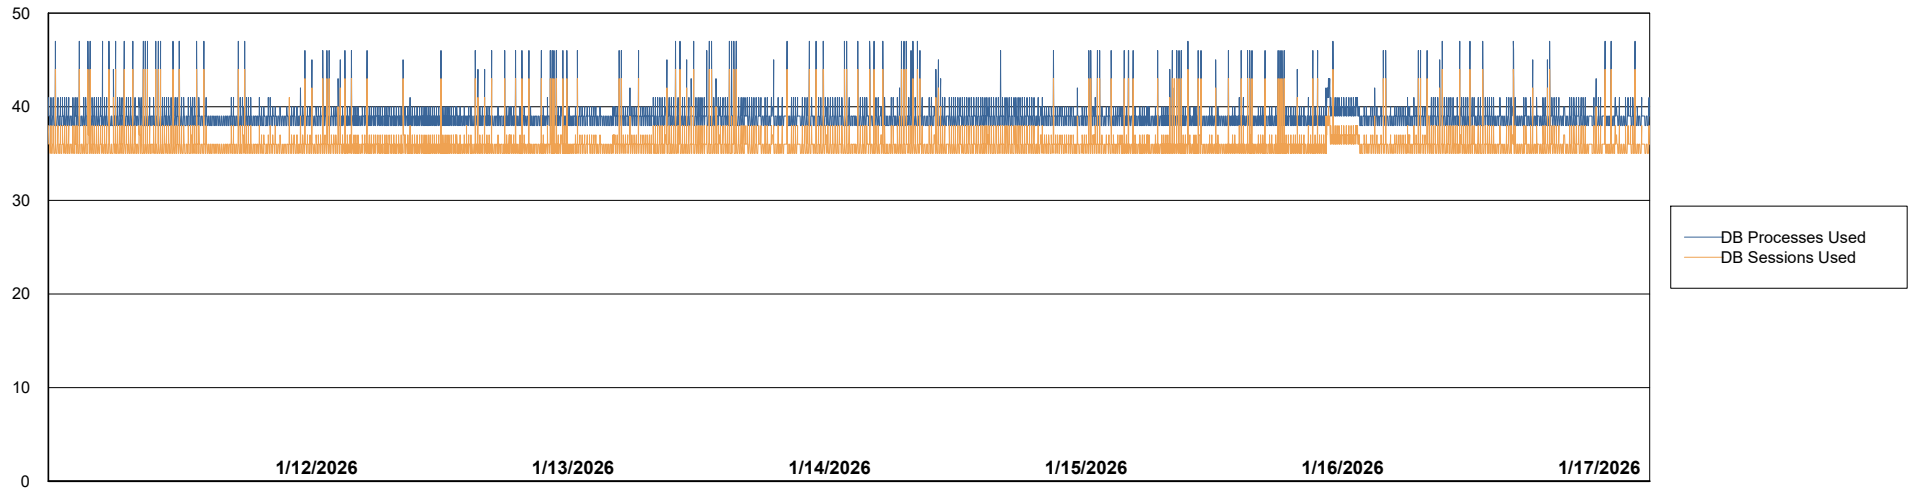

Database Performance VOS_PRD_ABSORA2-2022_HSBABS1

DB Processes Max 1,000