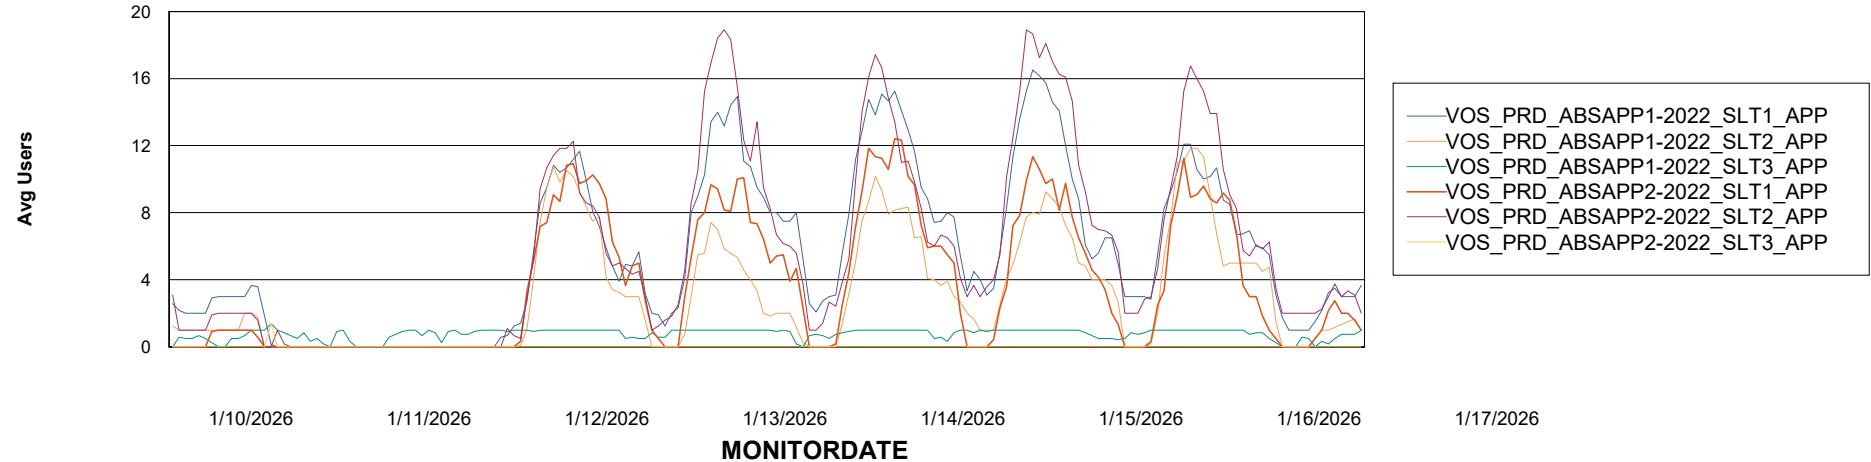

Avg users per day per ABS server