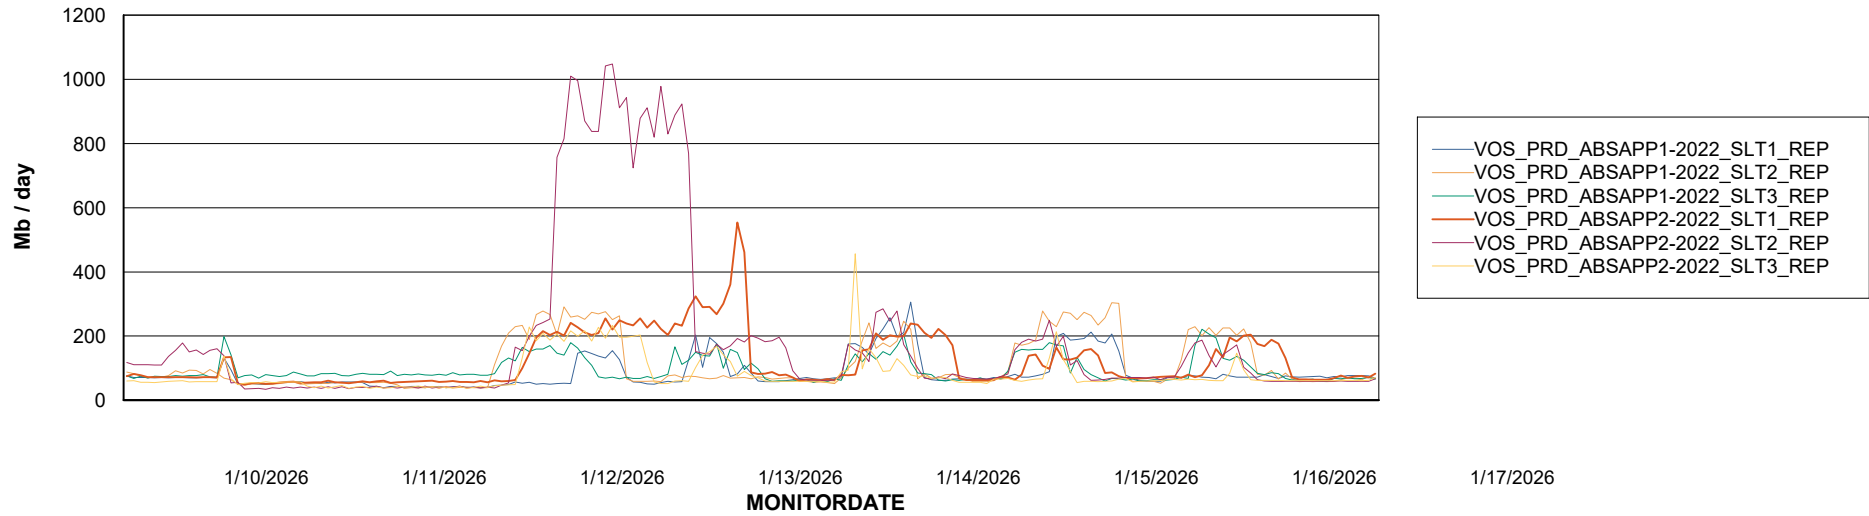

ABSSolute Application ReportServer Services

Avg memory used per ReportServer Service