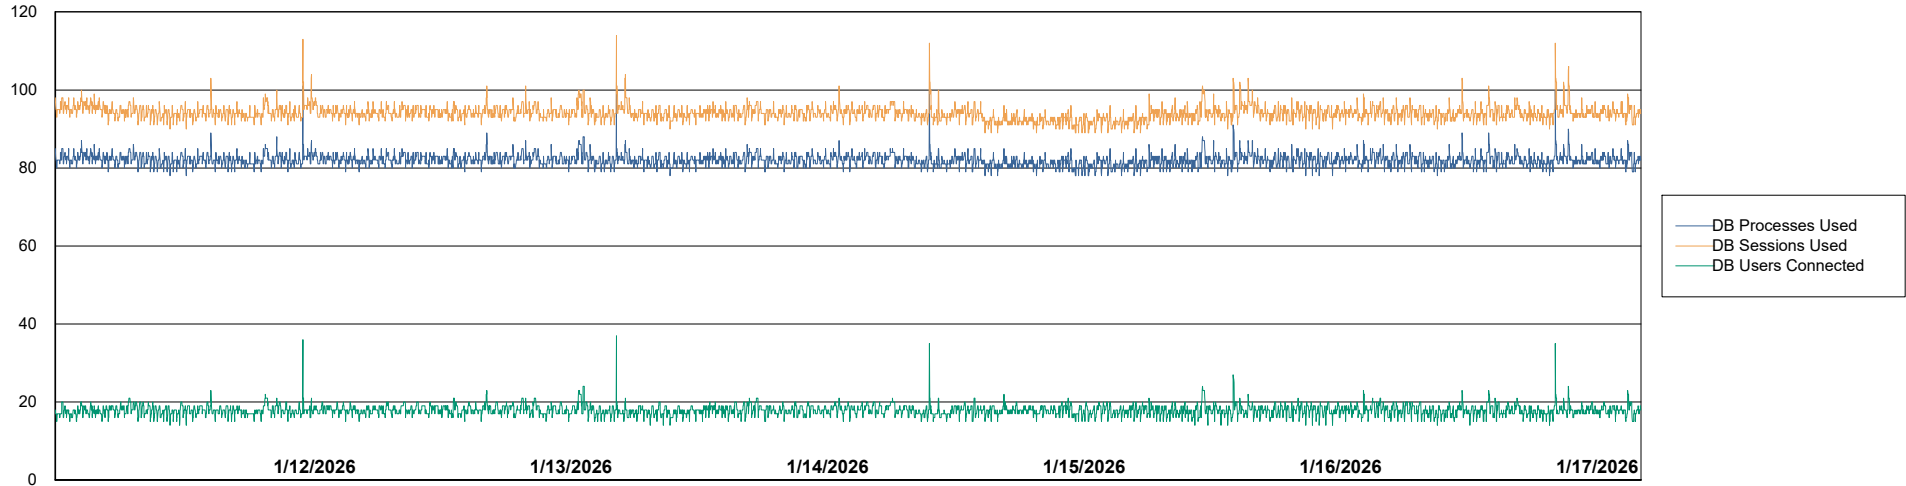

Database Performance VOS_PRD_ABSBI-2025_ABS1