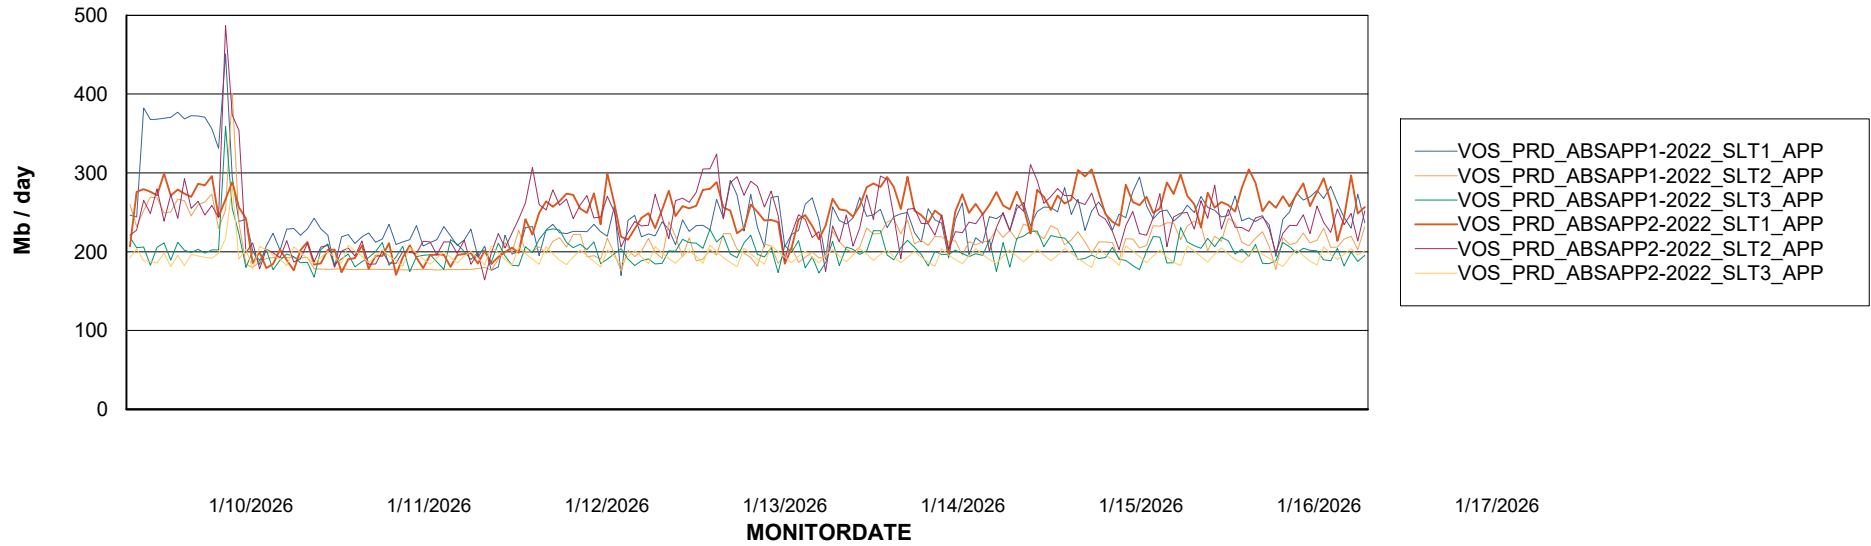

ABSSolute Application Server Services

Avg memory used per ABS Server Service