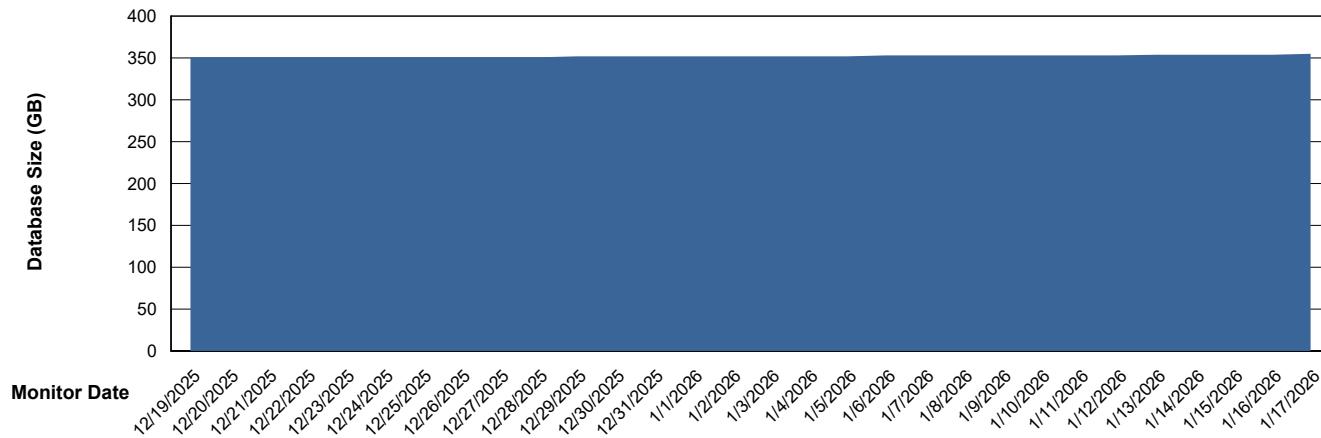

# Weekly SLA Customer Report

Customer VOS\_Production  
Database ID 143

DATABASE SIZE VOS\_PRD\_ABSBI-2018\_ABS1

### Database growth over last month