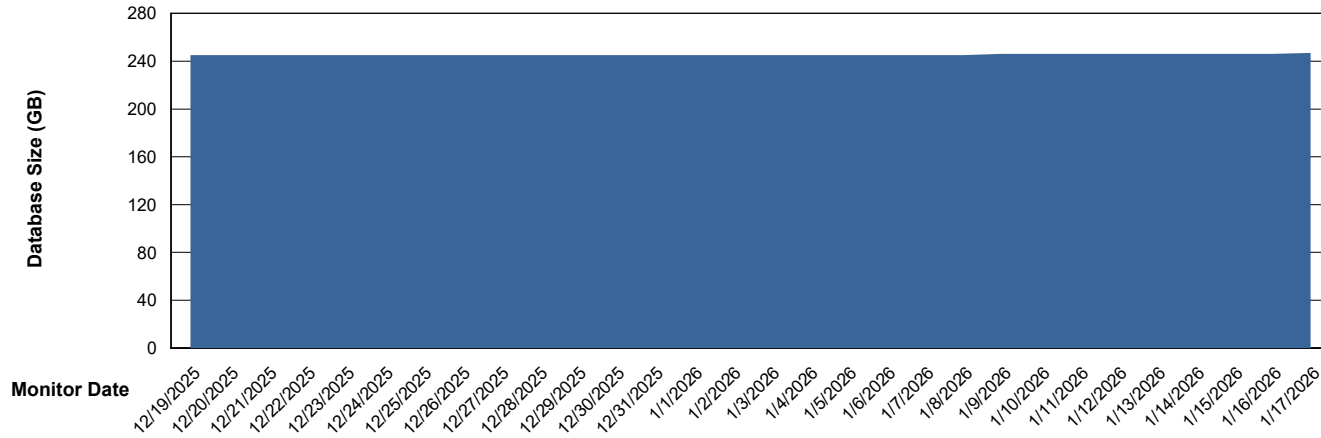

DATABASE SIZE VOS_PRD_ABSBI-2018_ABS1

Database growth over last month