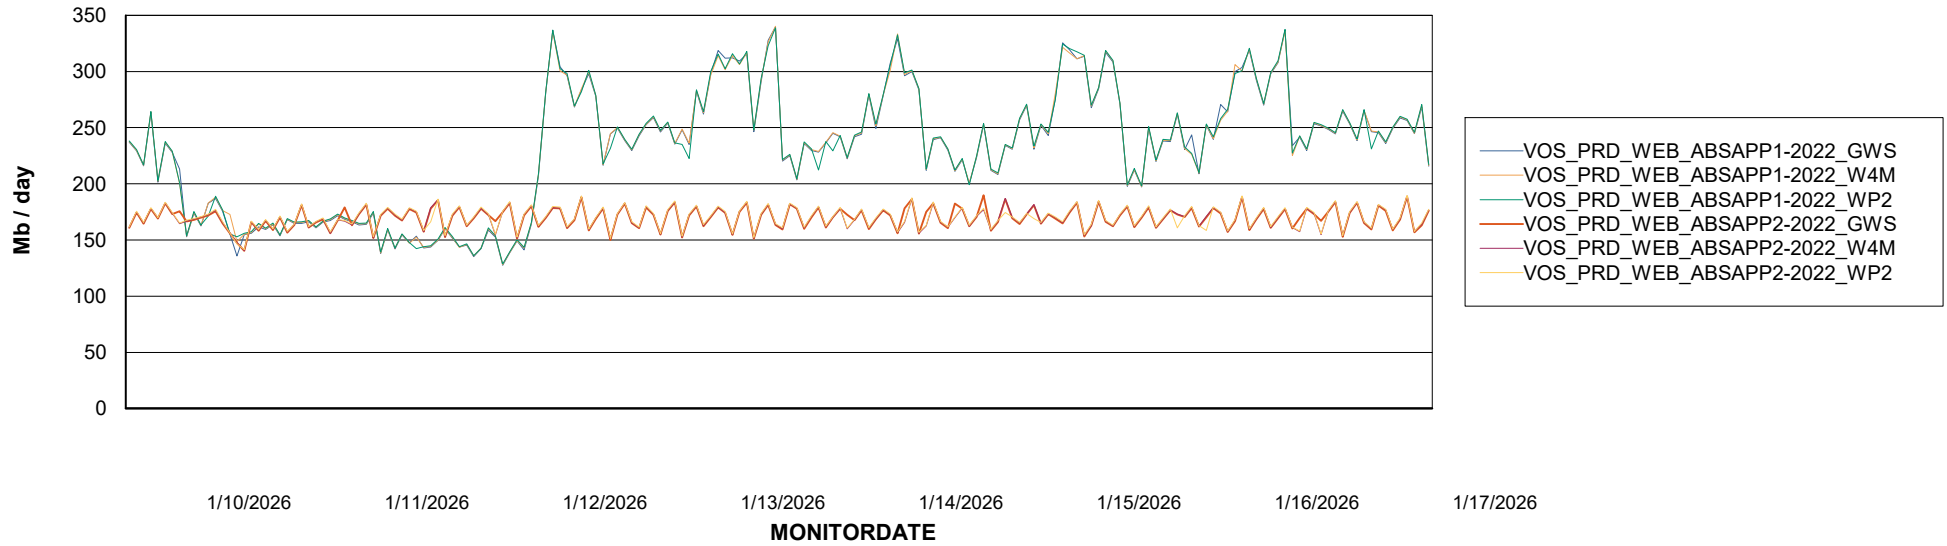

ABSSolute Web Component Services

Avg memory used per ABS Web component