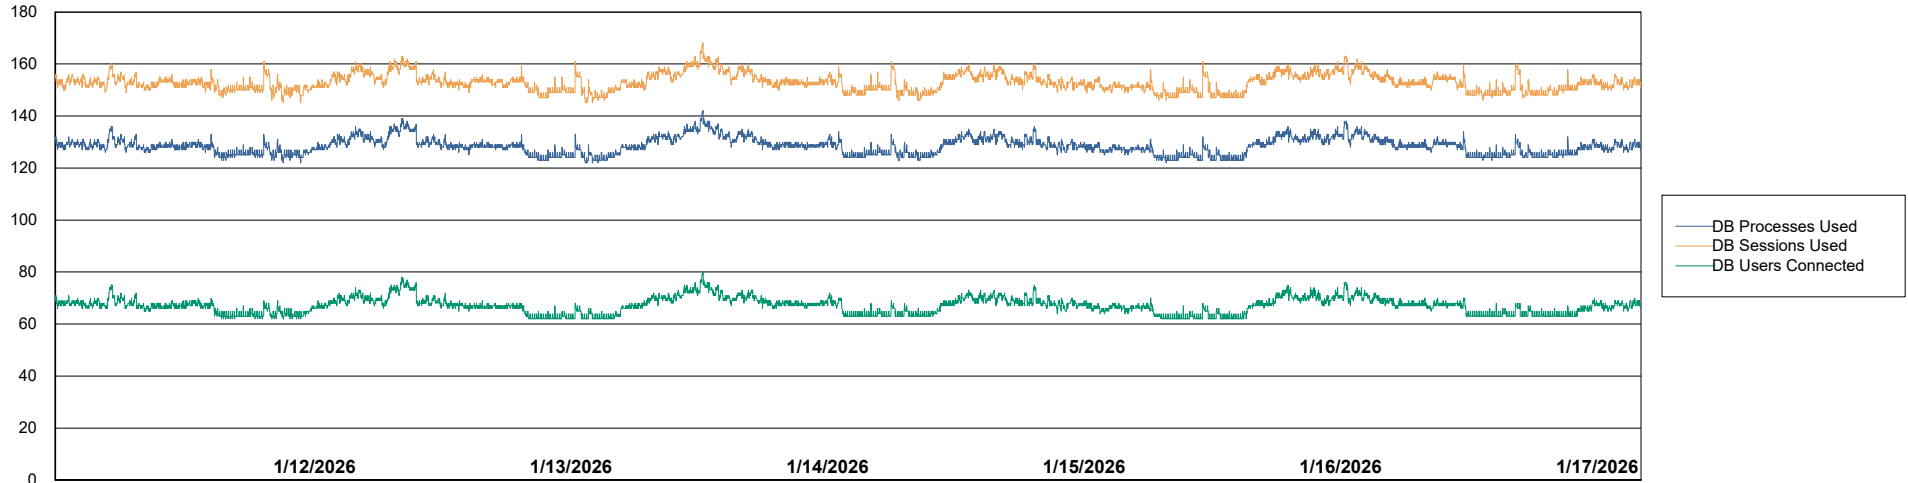

Database Performance VOS_PRD_ABSORA1-2022_ABS1