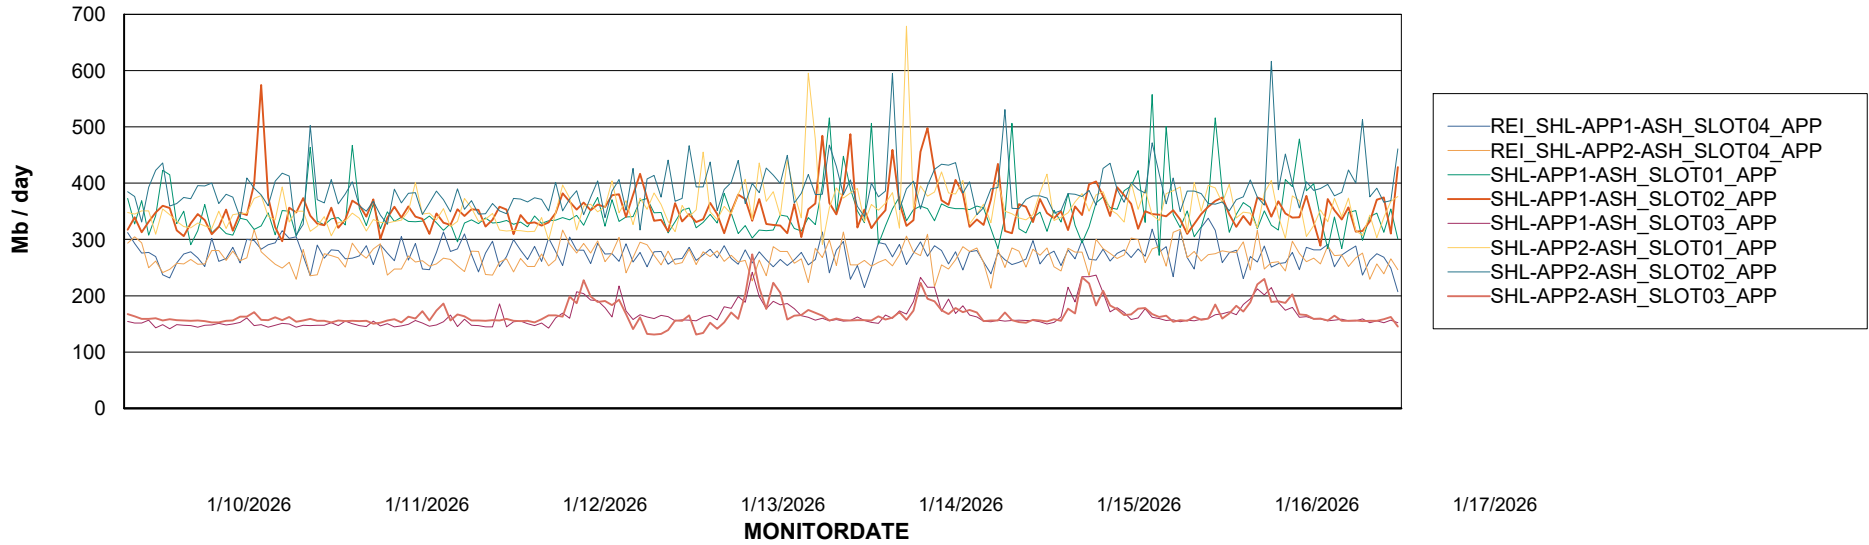

ABSSolute Application Server Services

Avg memory used per ABS Server Service