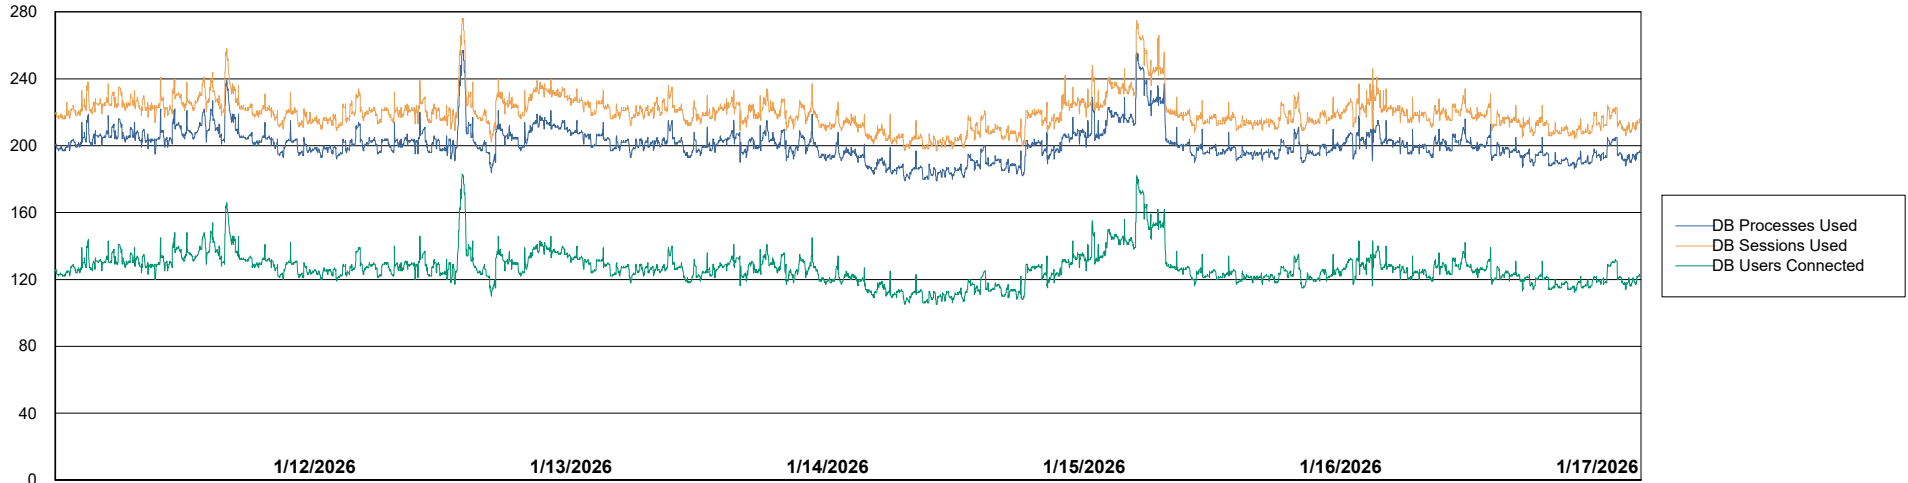

Weekly SLA Customer Report

Customer SHL OCI ASH Production
Database ID 182

Database Performance SHL-BI-ASH_PROD_ABS1

Weekly SLA Customer Report

Customer SHL OCI ASH Production
Database ID 182

Database Performance SHL-DBS1-ASH_PROD_ABS1