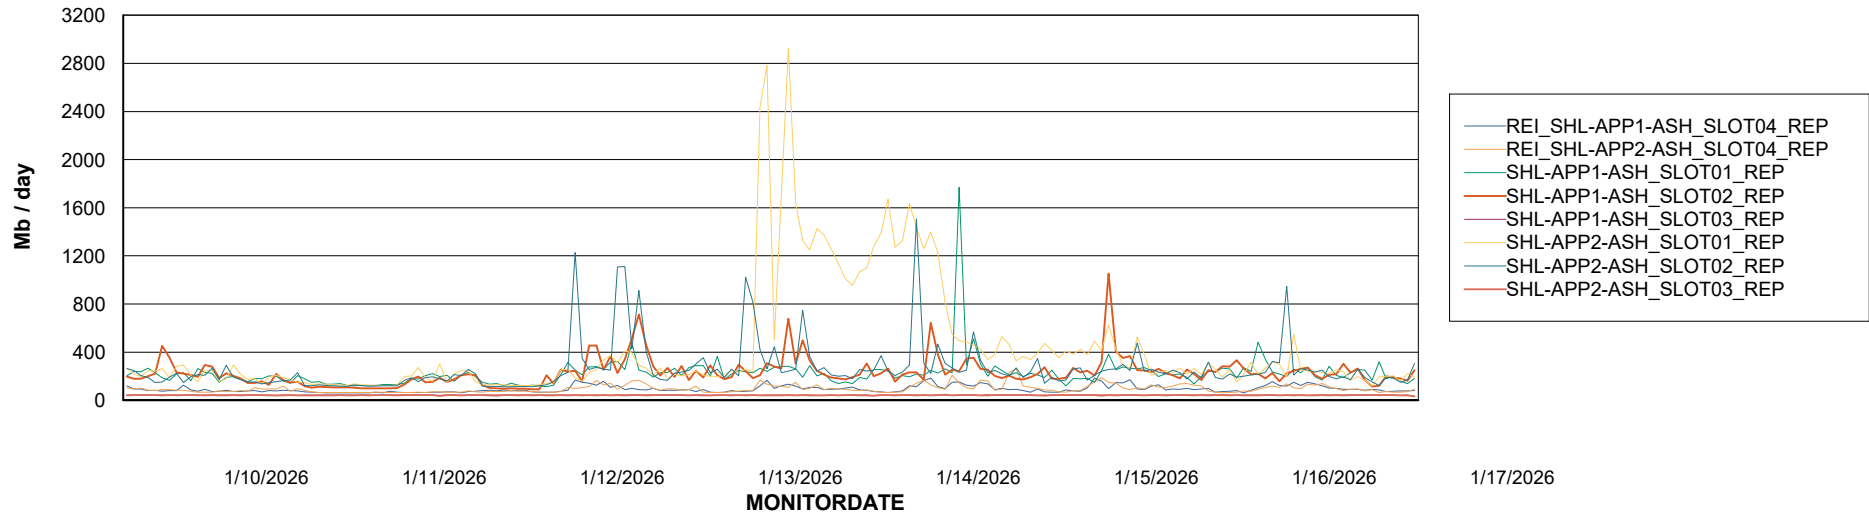

ABSSolute Application ReportServer Services

Avg memory used per ReportServer Service