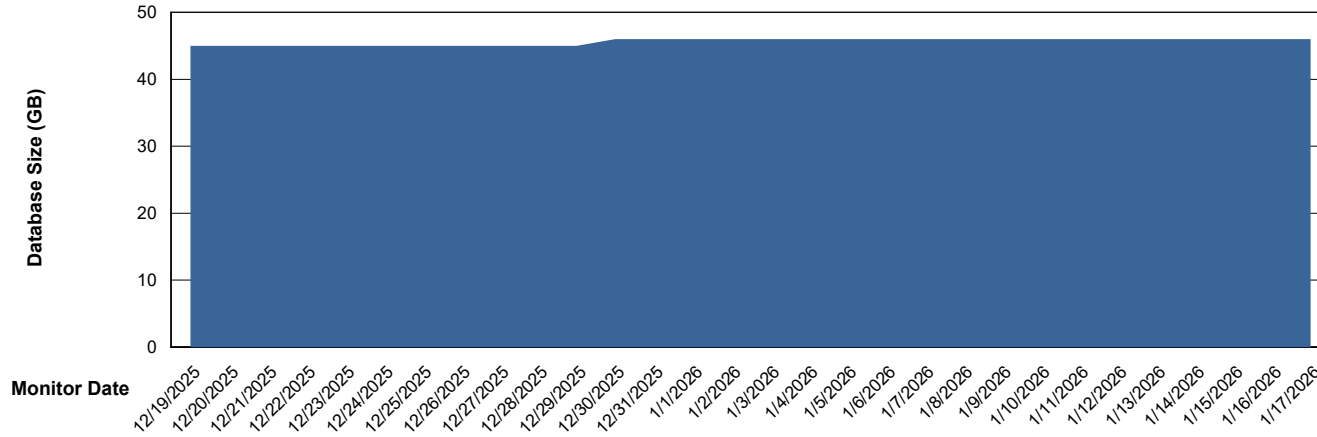

Weekly SLA Customer Report

Customer SHL OCI ASH Production
Database ID 182

Database Performance SHL-BI-ASH_PROD_ABS1

Weekly SLA Customer Report

Customer SHL OCI ASH Production
Database ID 182

Database Performance SHL-DBS1-ASH_PROD_ABS1

Weekly SLA Customer Report

Customer SHL OCI ASH Production
Database ID 182

Database Performance SHL-DBS2-ASH_PROD_HSBABS1

DB Processes Max 4
DB Processes Max 0
DB Processes Max 1,000

Weekly SLA Customer Report

Customer SHL OCI ASH Production
Database ID 182

DATABASE SIZE SHL-BI-ASH_PROD_ABS1

Database growth over last month

DATABASE SIZE SHL-DBS1-ASH_PROD_ABS1

Database growth over last month

Weekly SLA Customer Report