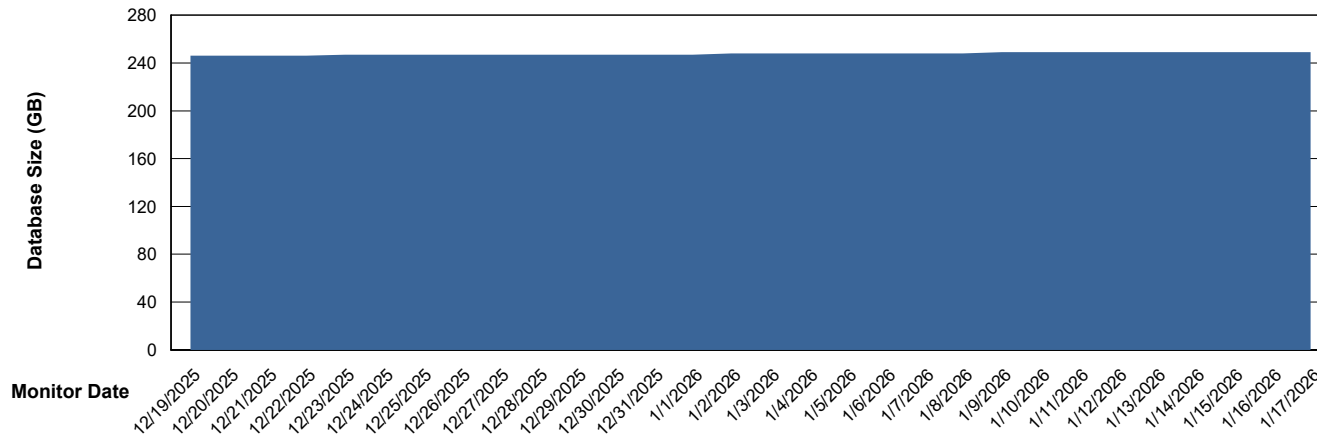

Customer SHL OCI ASH Production
Database ID 182

DATABASE SIZE SHL-BI-ASH_PROD_ABS1

Database growth over last month

DATABASE SIZE SHL-DBS1-ASH_PROD_ABS1

Database growth over last month

Weekly SLA Customer Report

Customer SHL OCI ASH Production
Database ID 182

Database Tablespace SHL-BI-ASH_PROD_ABS1

Date	Tablespace Name	Filesize (Gb)	Usedsize (Gb)	Percentage free
1/17/2026	ABSDATA	30	20	35
	INDX	35	20	43
1/16/2026	ABSDATA	30	20	35
	INDX	35	20	43
1/15/2026	ABSDATA	30	20	35
	INDX	35	20	43
1/14/2026	ABSDATA	30	20	35
	INDX	35	20	43
1/13/2026	ABSDATA	30	20	35
	INDX	35	20	43
1/12/2026	ABSDATA	30	19	35
	INDX	35	20	43
1/11/2026	ABSDATA	30	19	35
	INDX	35	20	43