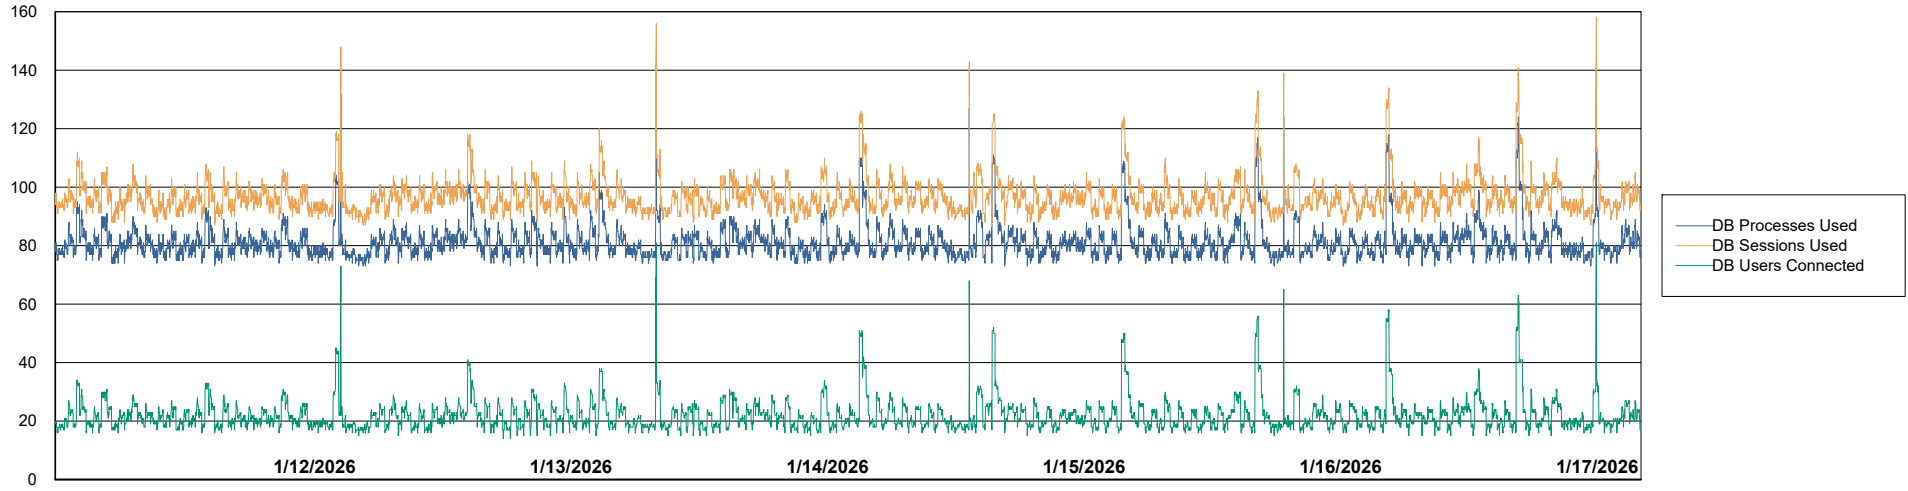

Database Performance SHL-BI-ASH_PROD_ABS1