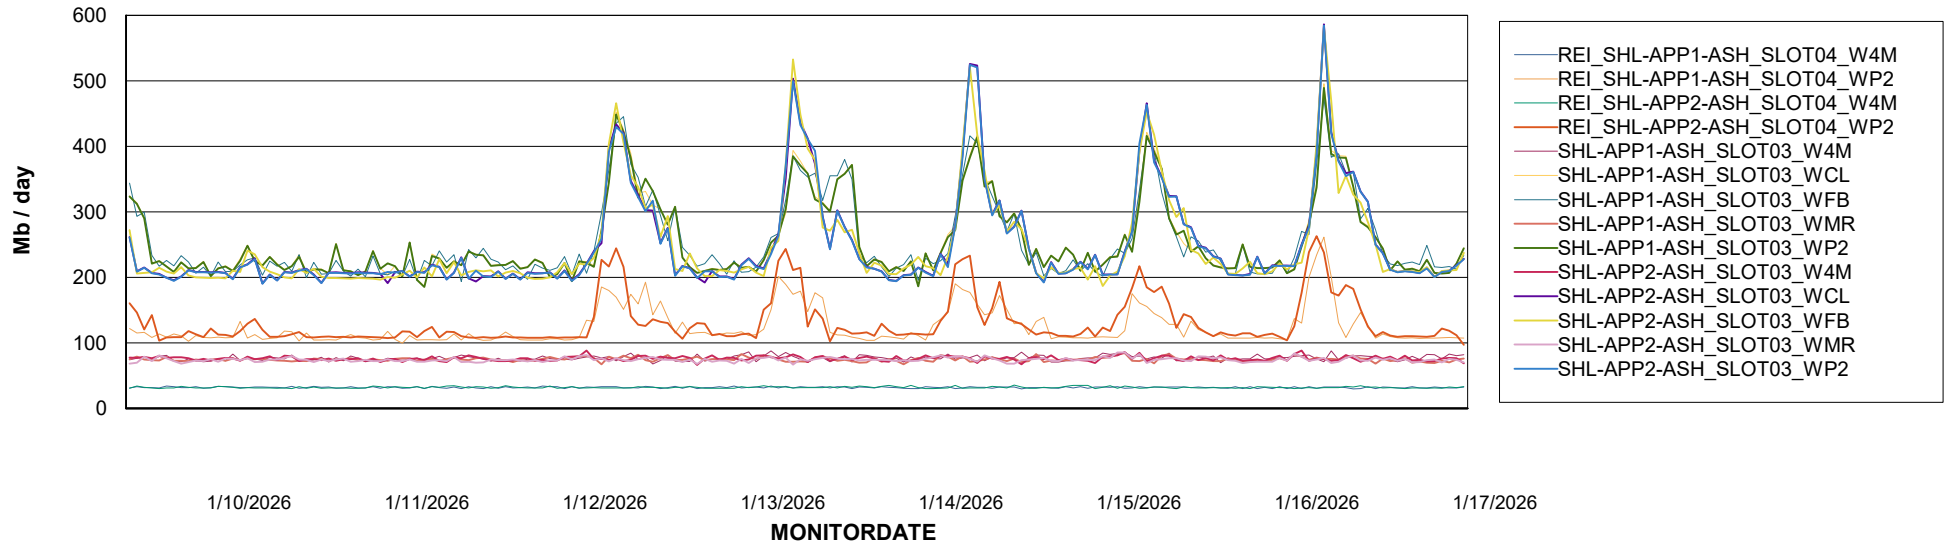

ABSolute Web Component Services

Avg memory used per ABS Web component