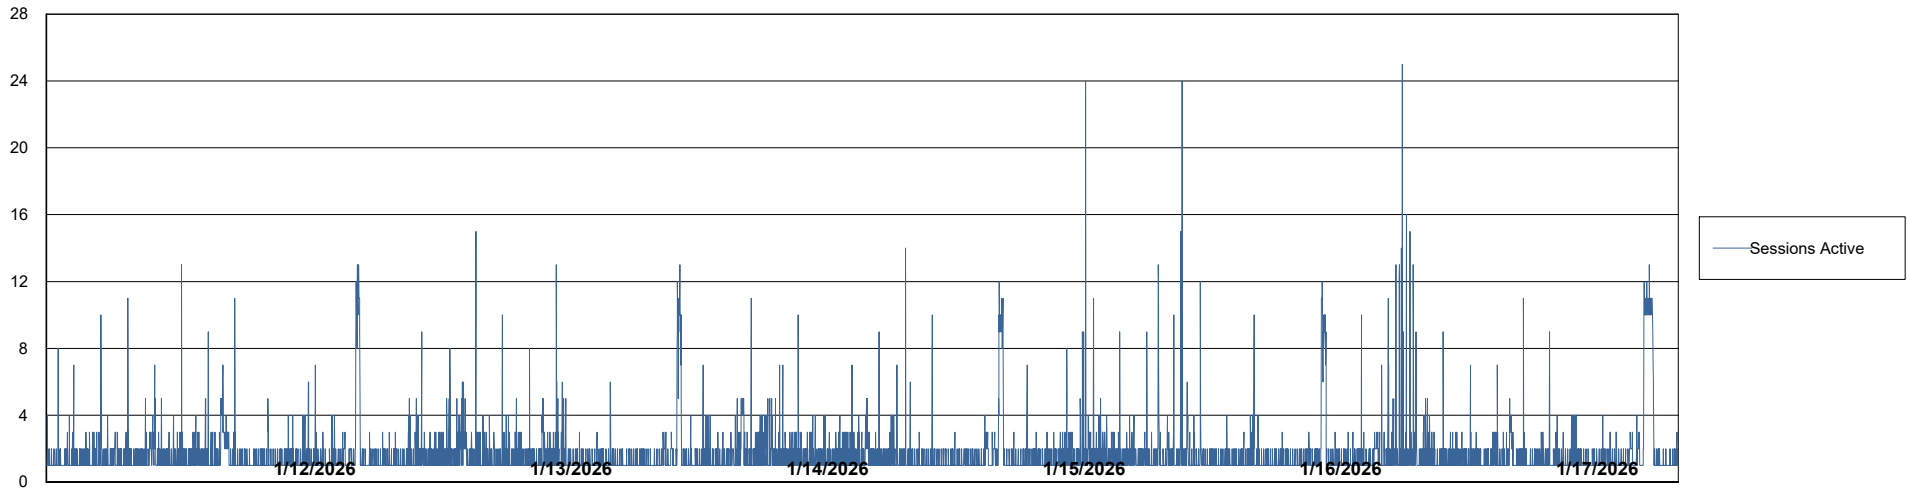

Weekly SLA Customer Report

Customer SHL OCI ASH Production
Database ID 182

Database Performance SHL-BI-ASH_PROD_ABS1

Weekly SLA Customer Report

Customer SHL OCI ASH Production
Database ID 182

Database Performance SHL-DBS1-ASH_PROD_ABS1