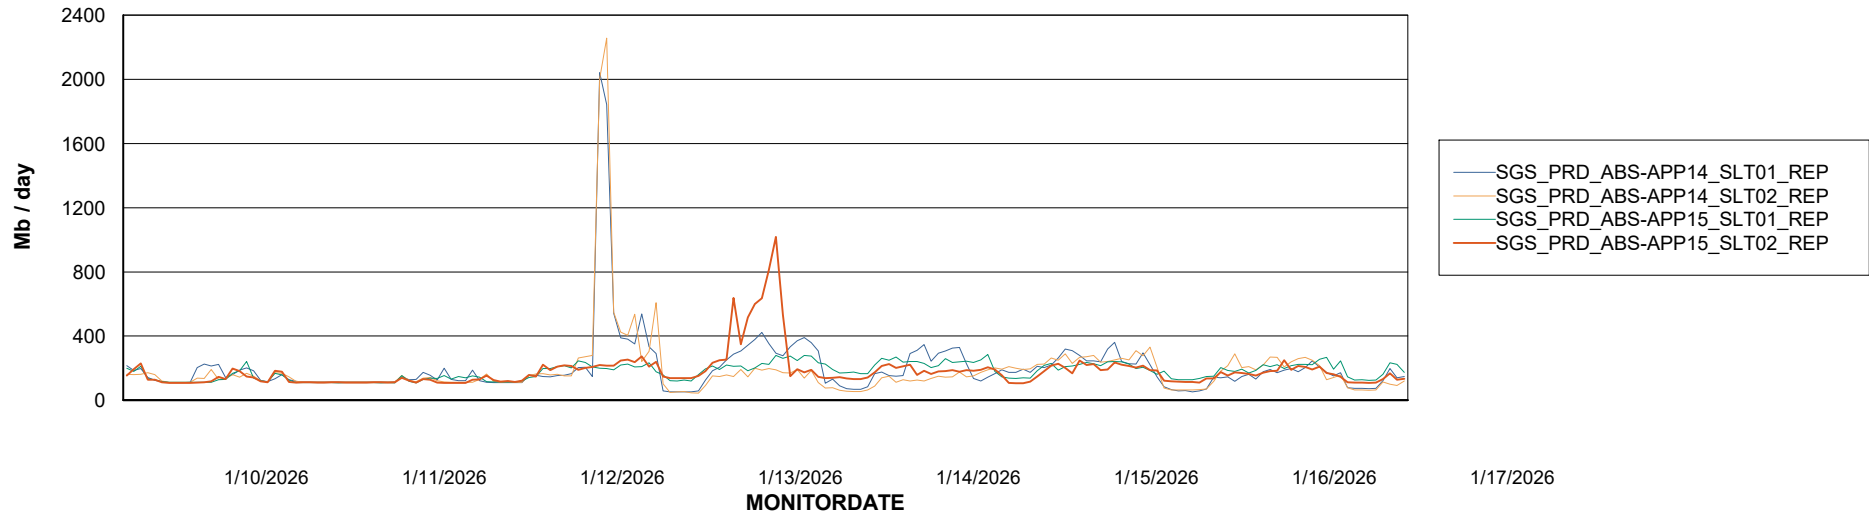

ABSSolute Application ReportServer Services

Avg memory used per ReportServer Service