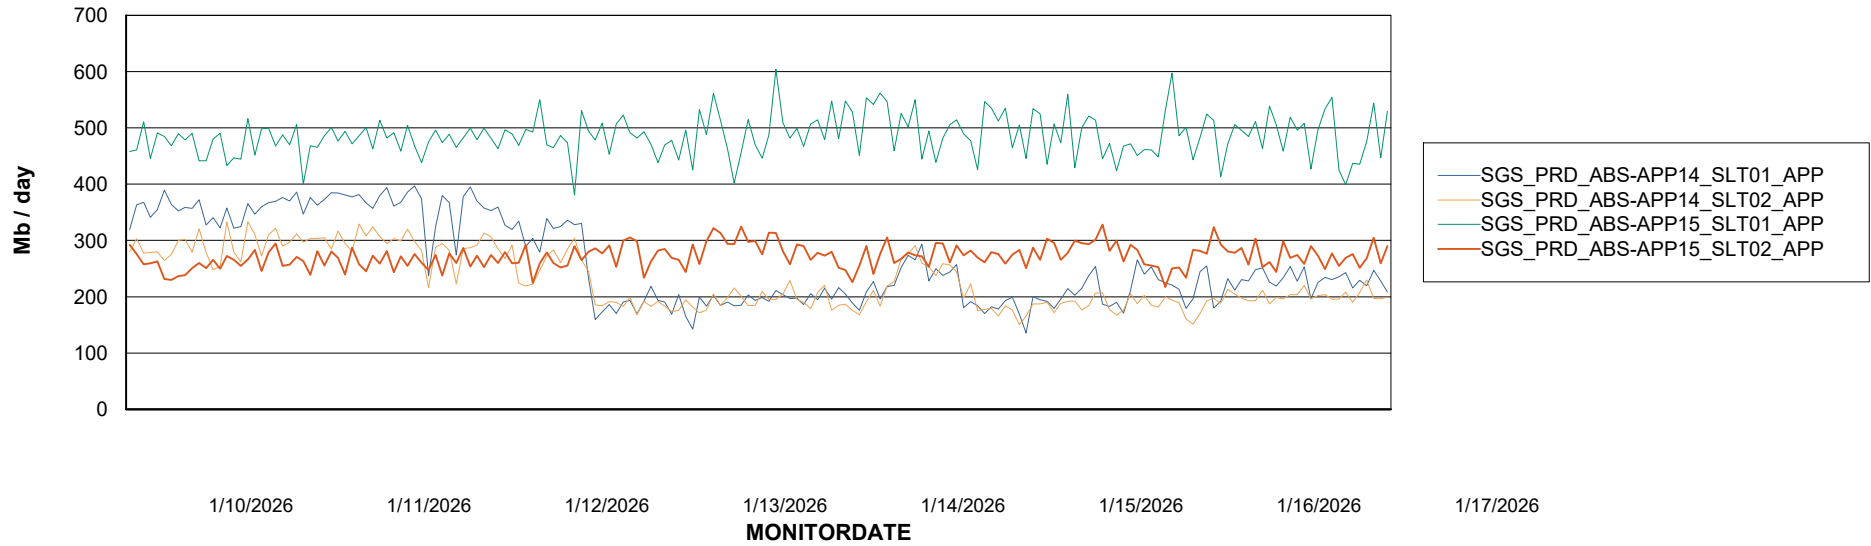

ABSSolute Application Server Services

Avg memory used per ABS Server Service