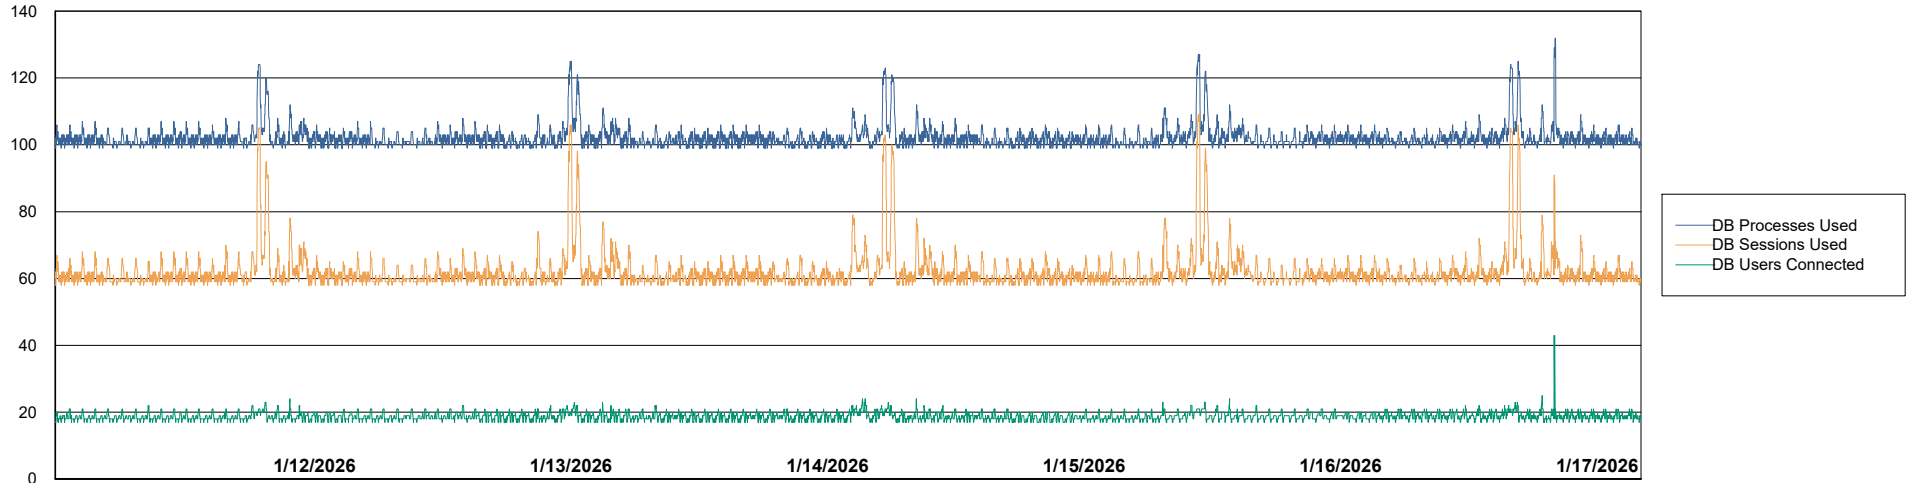

Database Performance SGS_PRD_ABS-BI02_ABS1