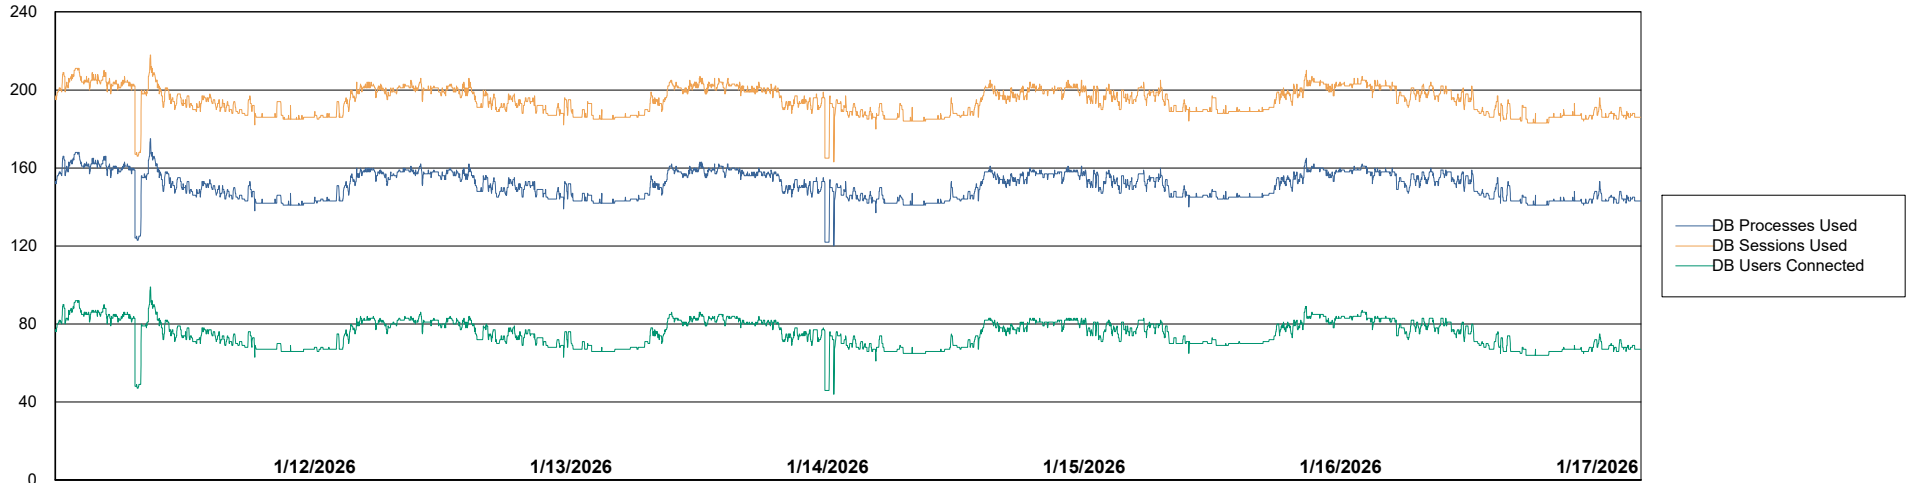

Database Performance SGS_PRD_ABS-DB16_ABS1