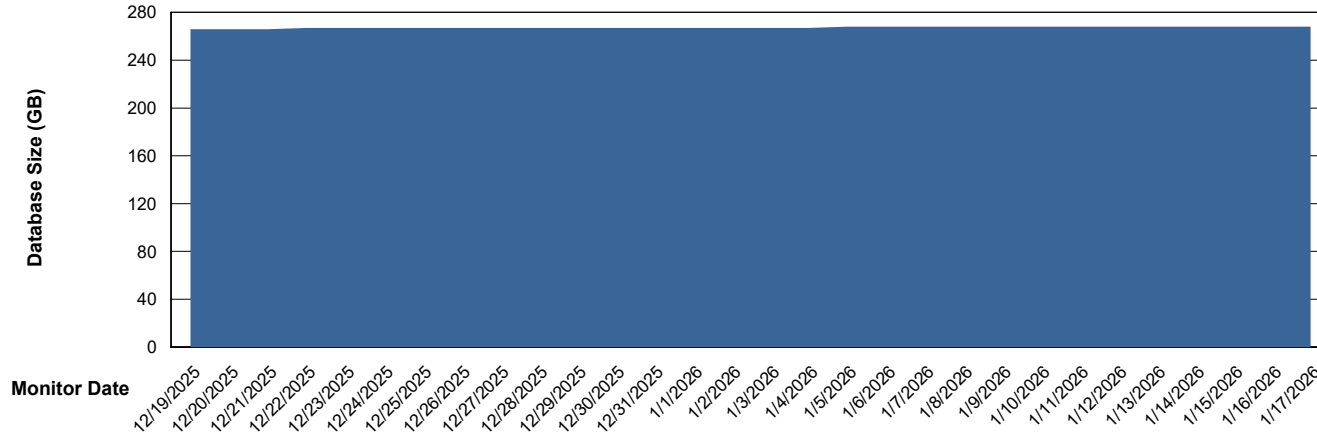

DATABASE SIZE SGS_PRD_ABS-BI02_ABS1

Database growth over last month