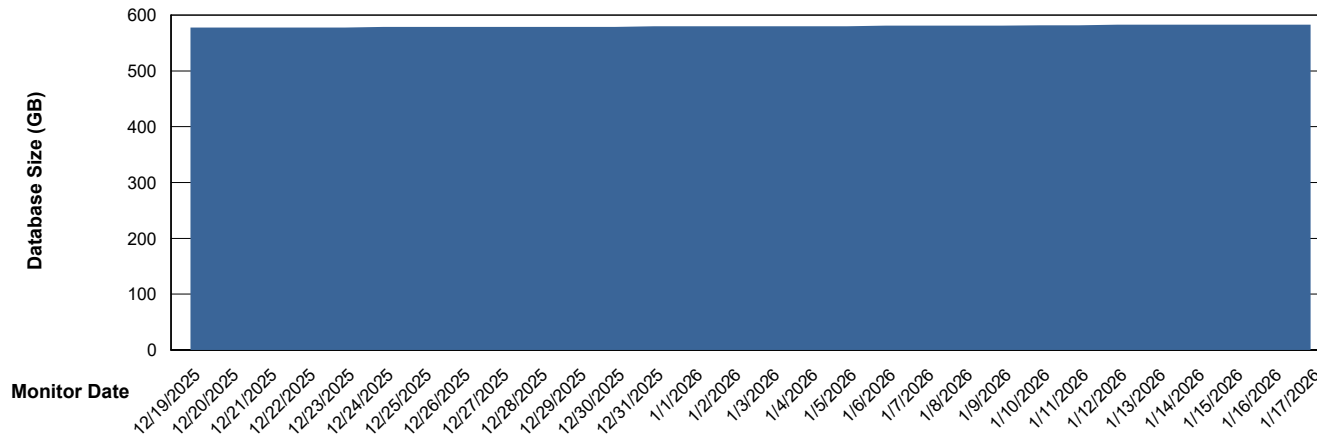

# Weekly SLA Customer Report

Customer SGS\_Production  
Database ID 224

DATABASE SIZE SGS\_PRD\_ABS-BI02\_ABS1

### Database growth over last month