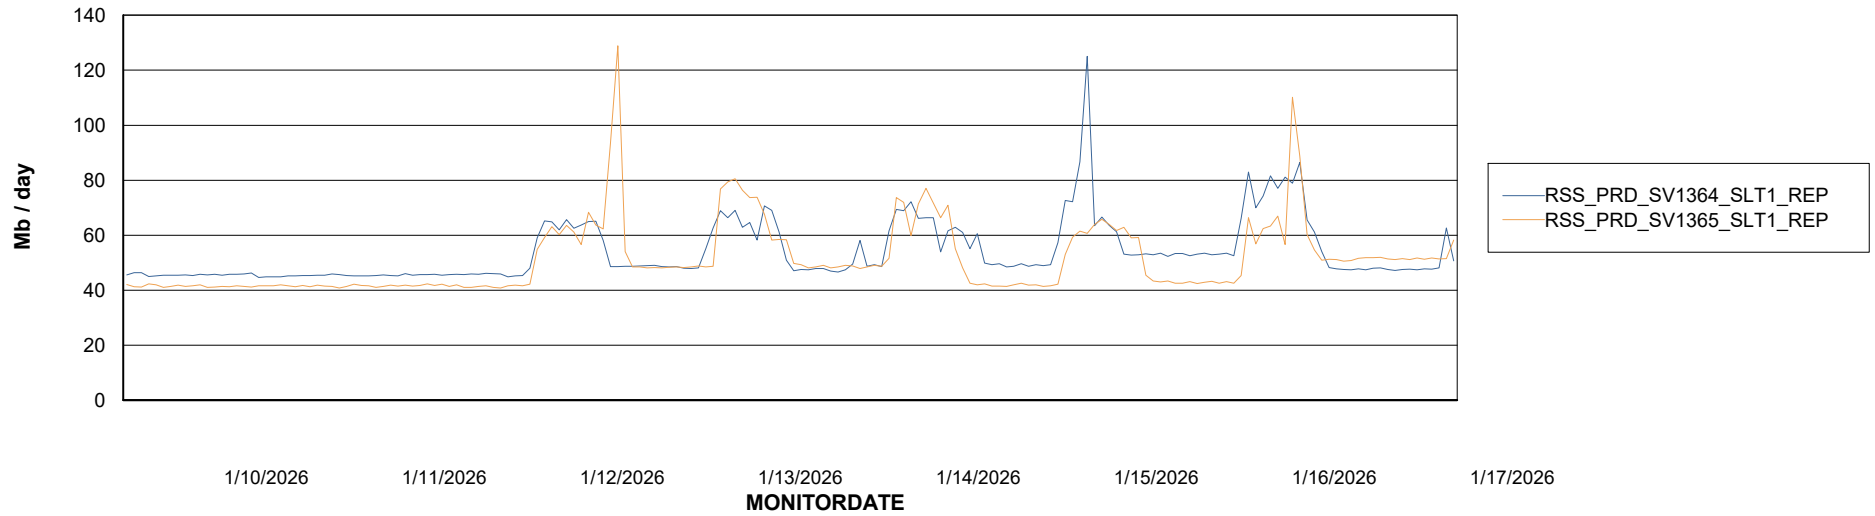

Avg memory used per ABS Server Service

Avg users per day per ABS server

Weekly SLA Customer Report

Customer RSS Production
Database ID 52

ABSSolute Application ReportServer Services

Avg memory used per ReportServer Service