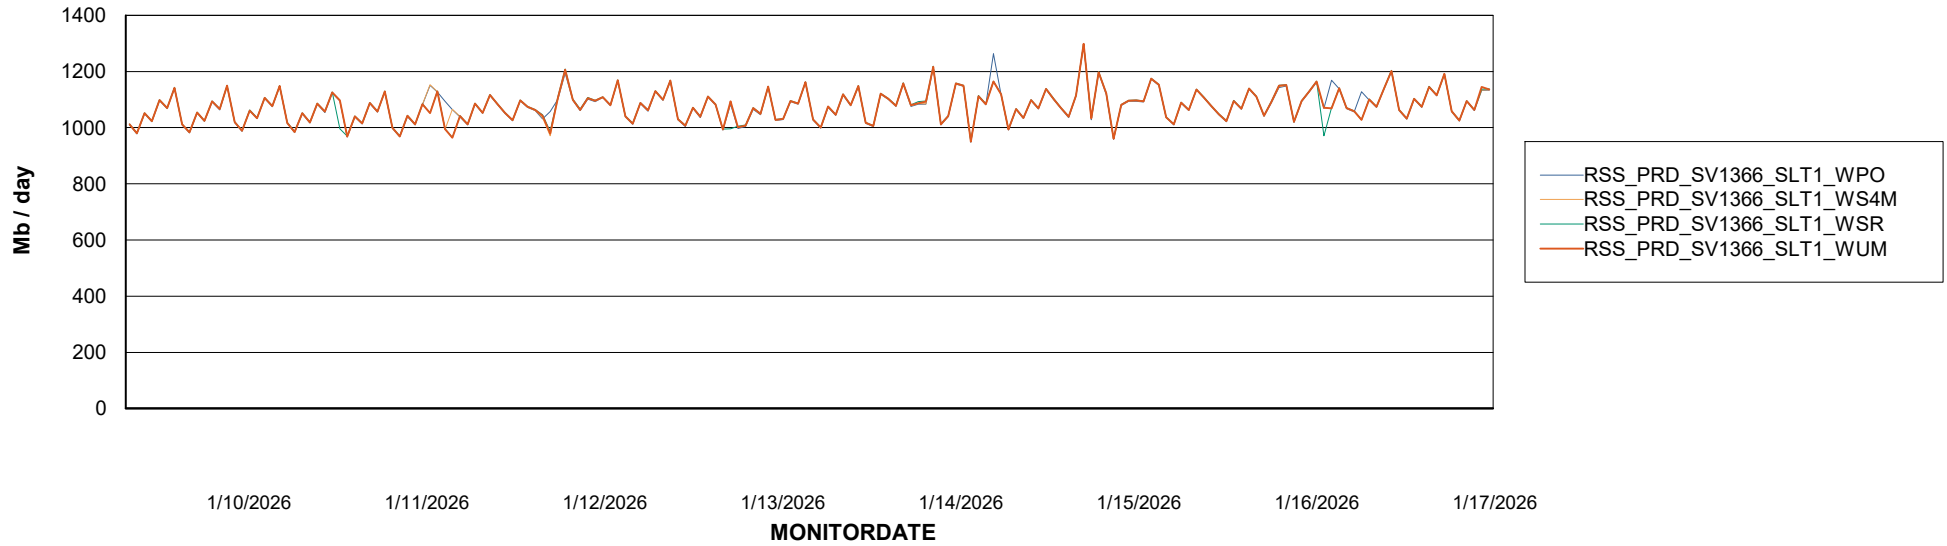

ABSSolute Web Component Services

Avg memory used per ABS Web component