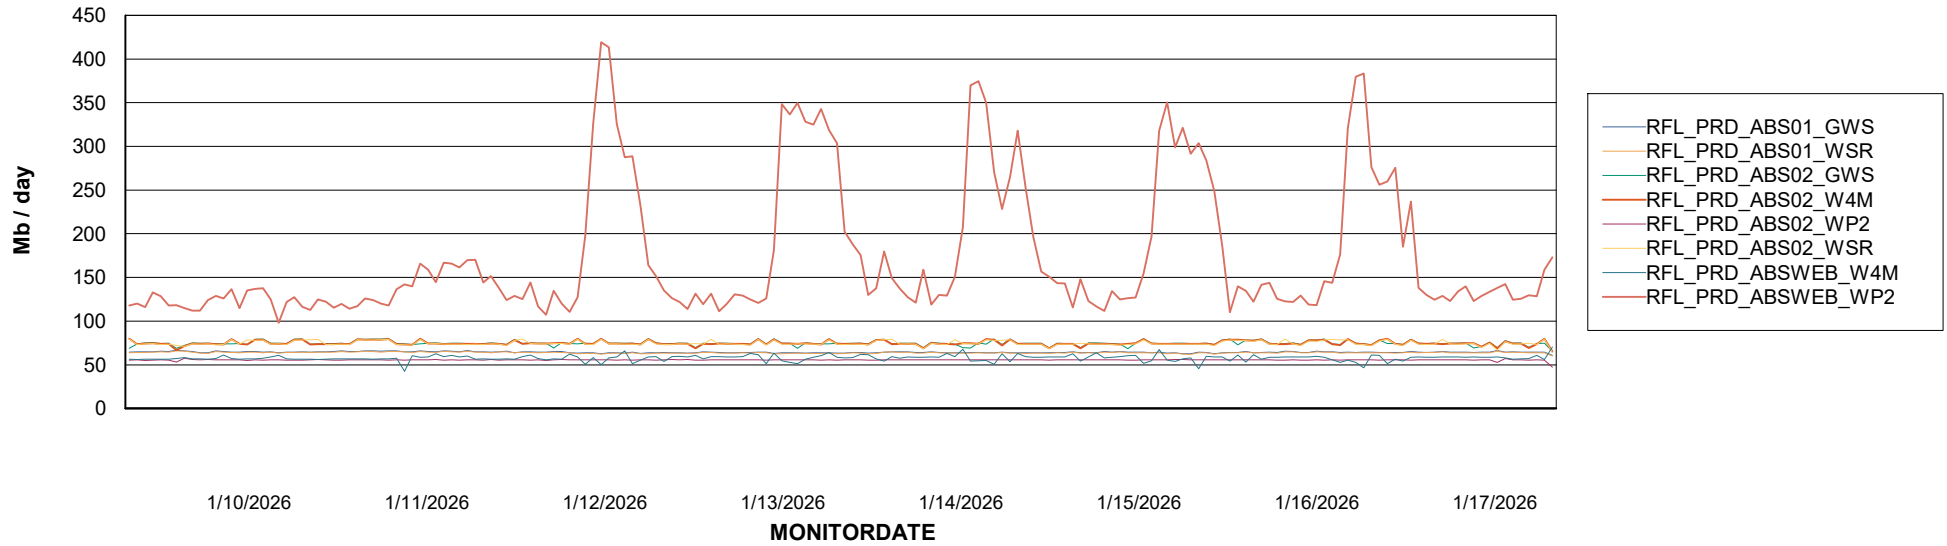

ABSSolute Web Component Services

Avg memory used per ABS Web component