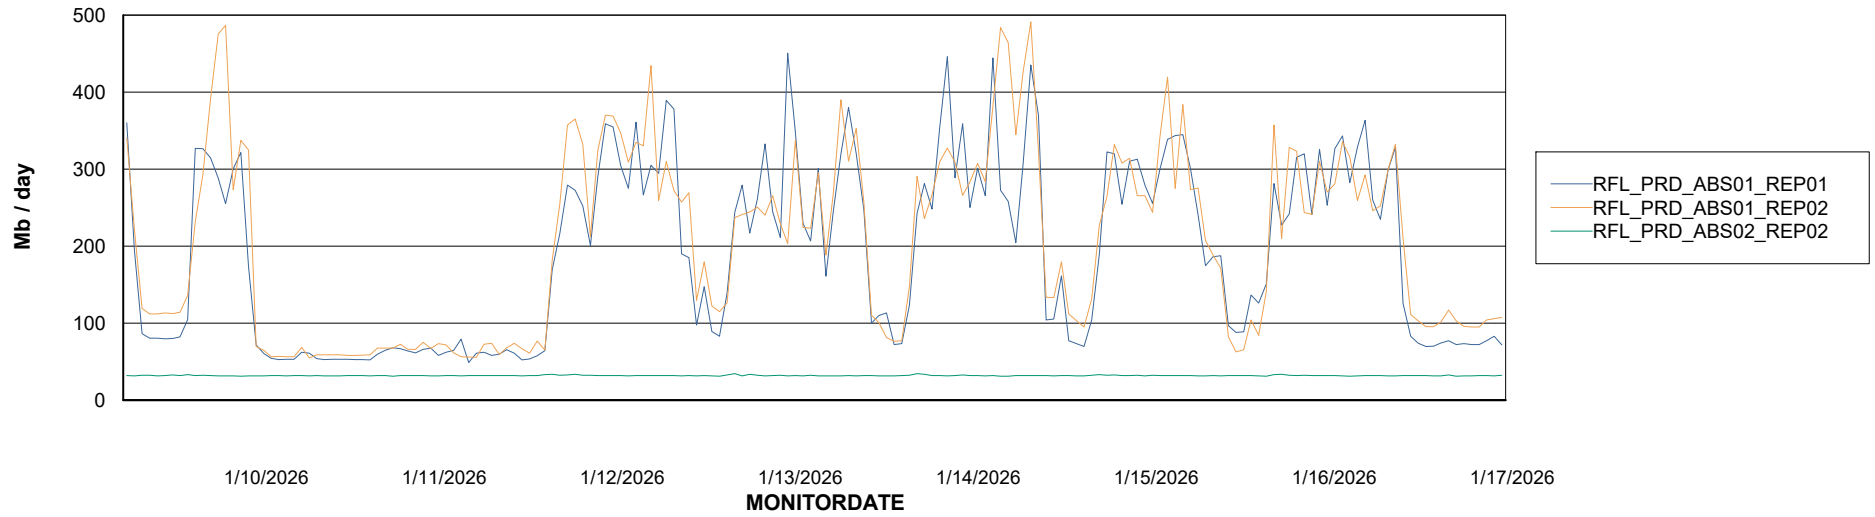

ABSSolute Application ReportServer Services

Avg memory used per ReportServer Service