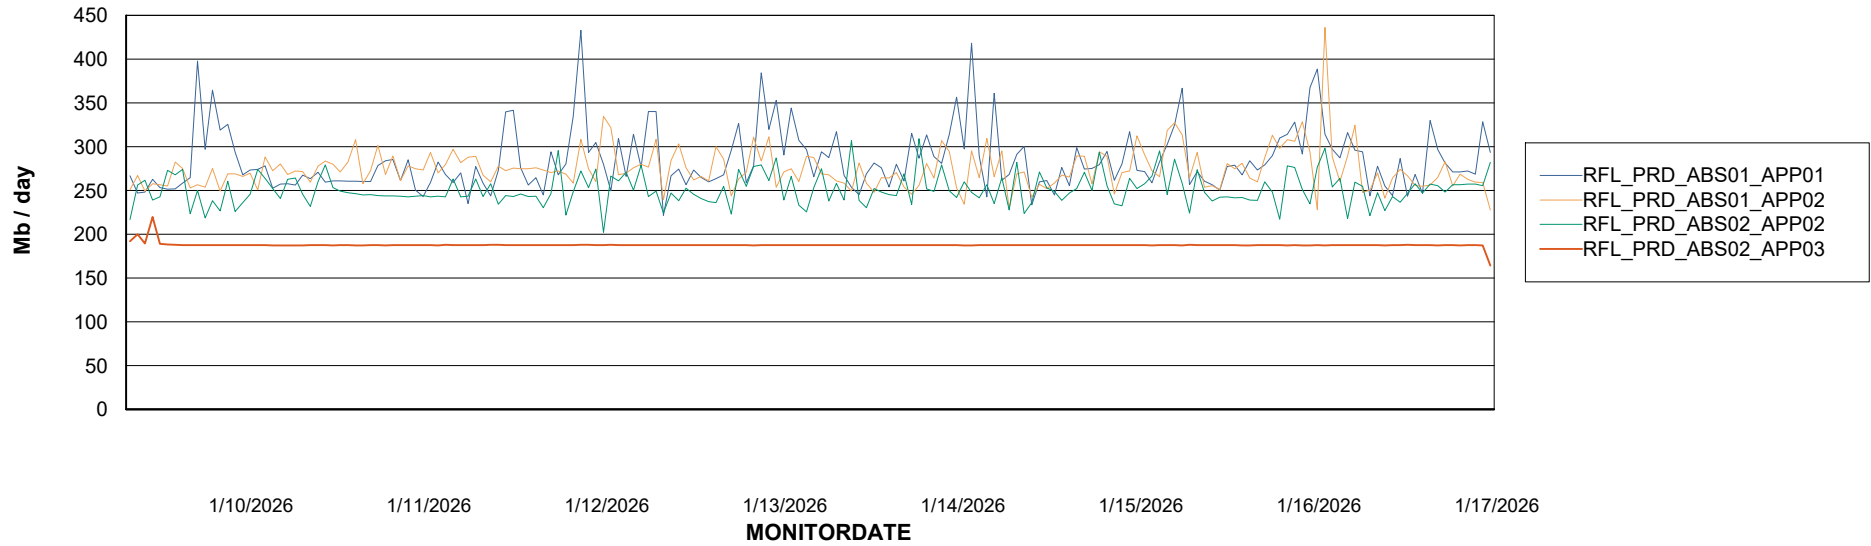

ABSSolute Application Server Services

Avg memory used per ABS Server Service