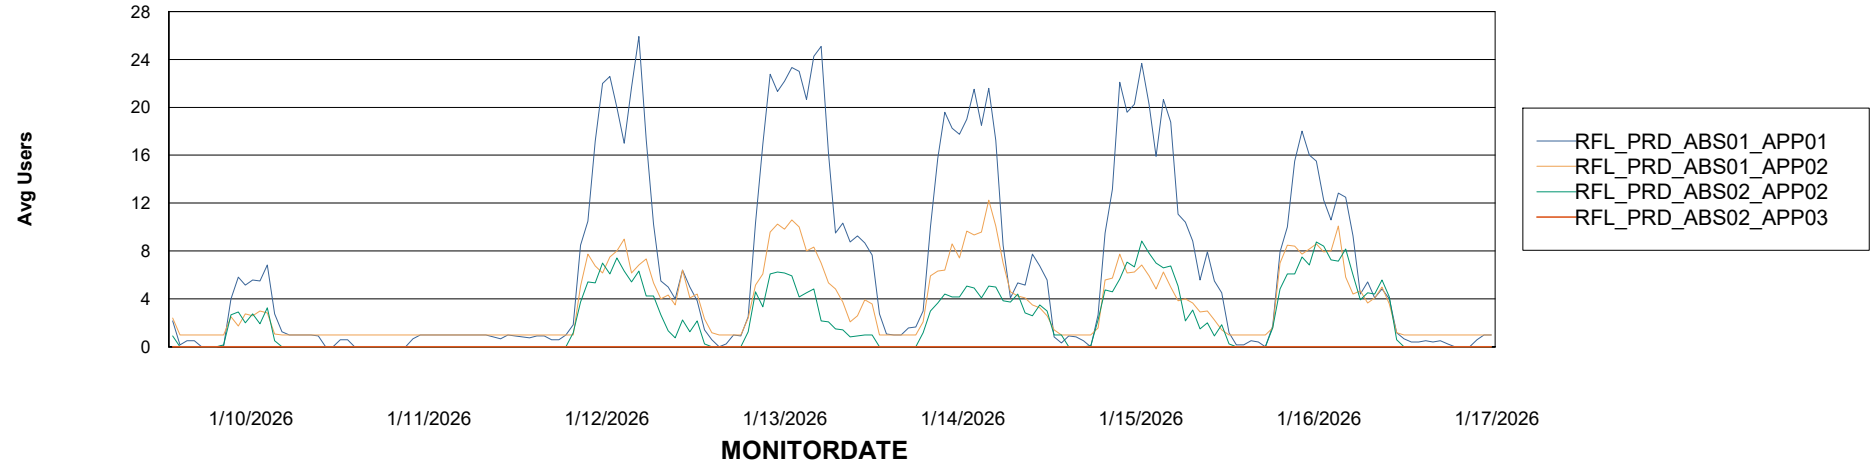

Avg users per day per ABS server