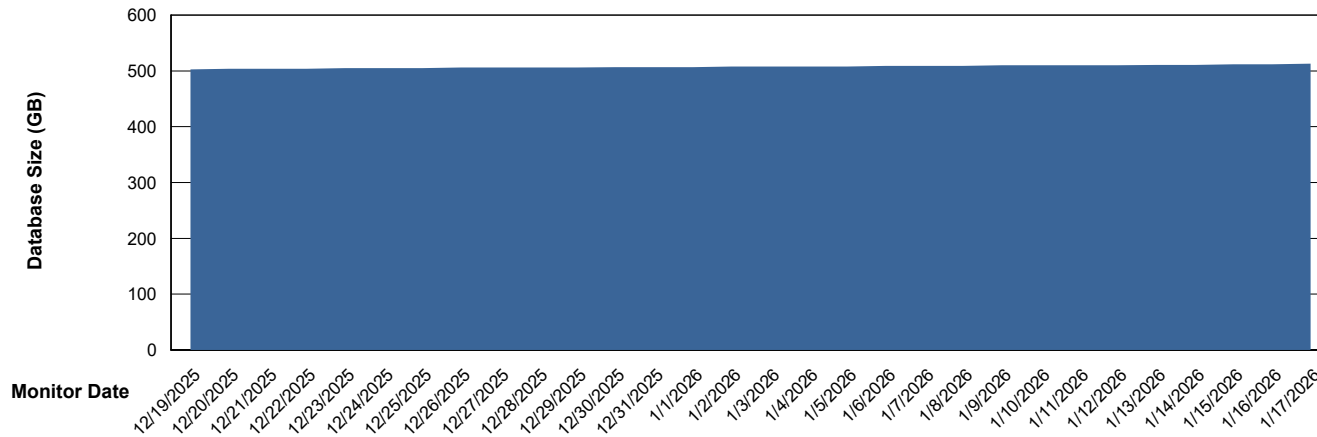

Weekly SLA Customer Report

Customer NOA_Production (24/7)
Database ID 116

Database Performance NOA_PRD_NovoABS03_HSBABS1

DB Processes Max 300

Weekly SLA Customer Report

Customer NOA_Production (24/7)
Database ID 116

DATABASE SIZE NOA_PRD_NHSBI_ABS1

Database growth over last month

DATABASE SIZE NOA_PRD_NovoABS01_ABS1

Database growth over last month

Weekly SLA Customer Report

Customer NOA_Production (24/7)
 Database ID 116