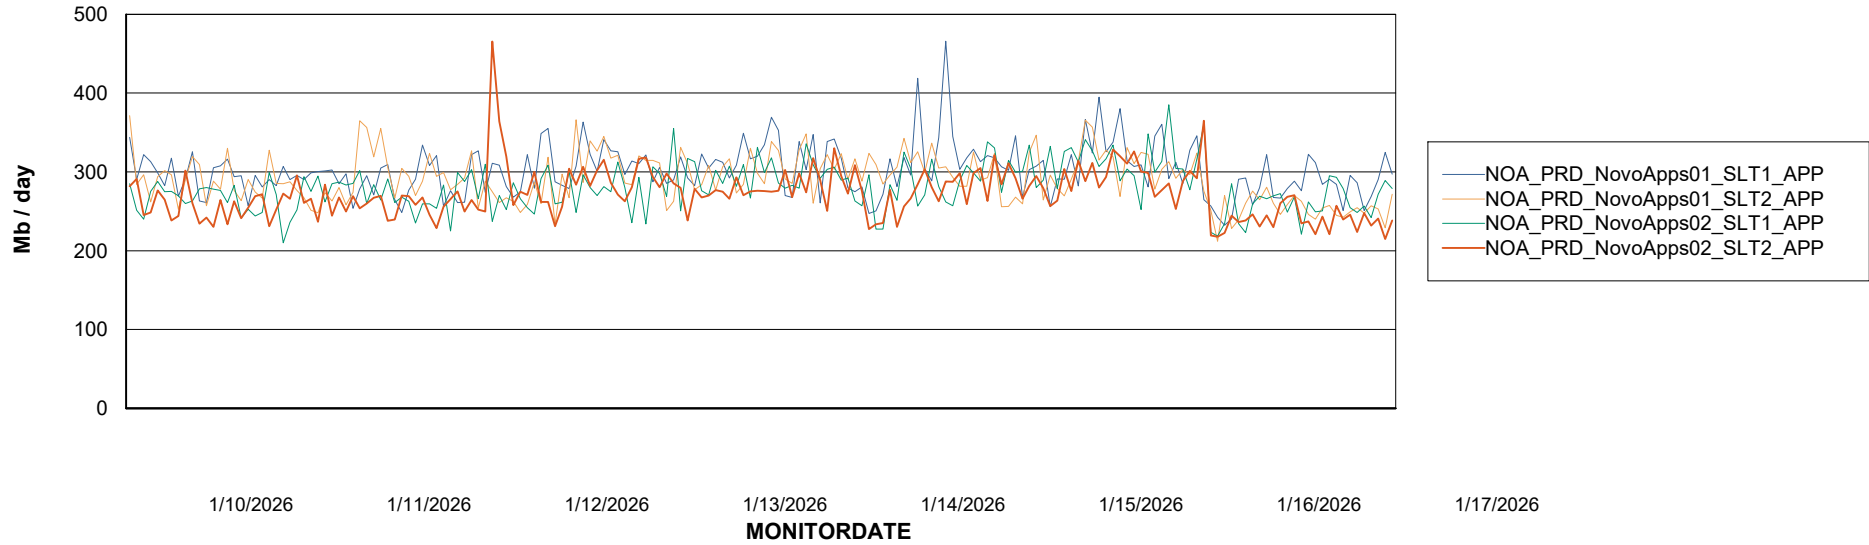

ABSSolute Application Server Services

Avg memory used per ABS Server Service