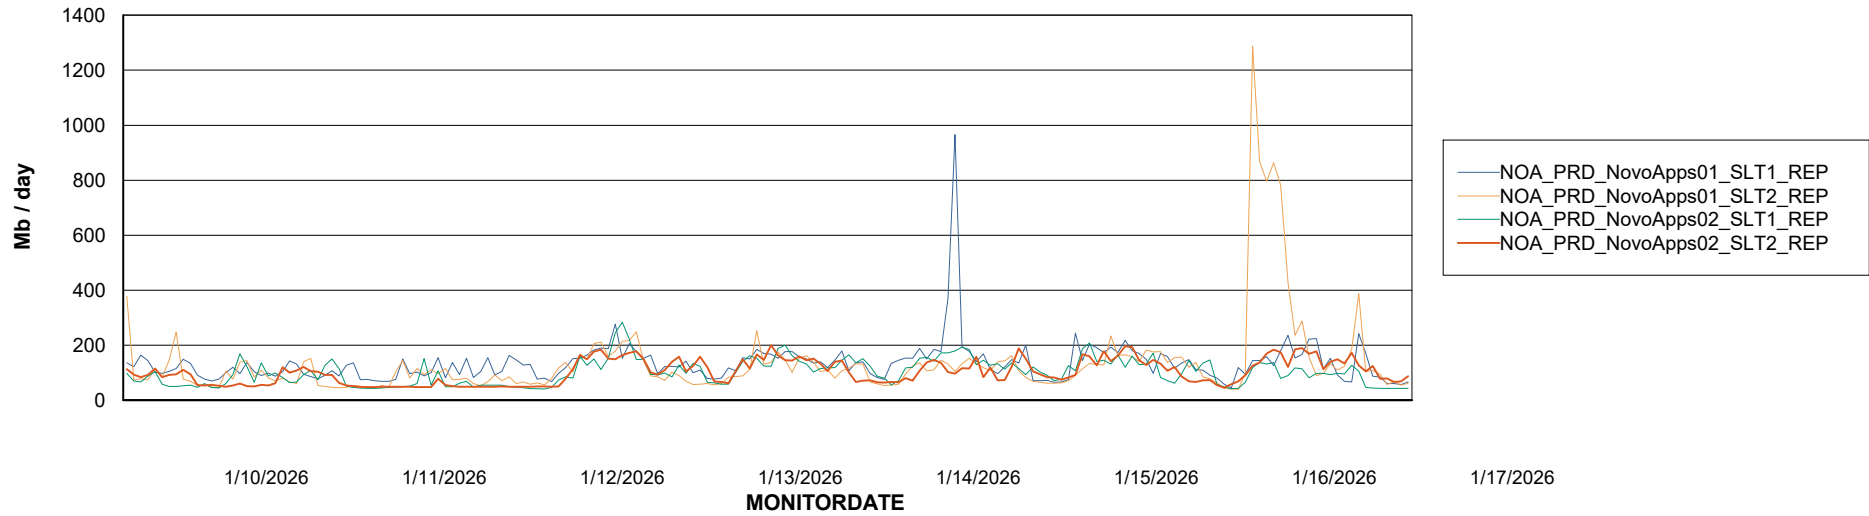

ABSSolute Application ReportServer Services

Avg memory used per ReportServer Service