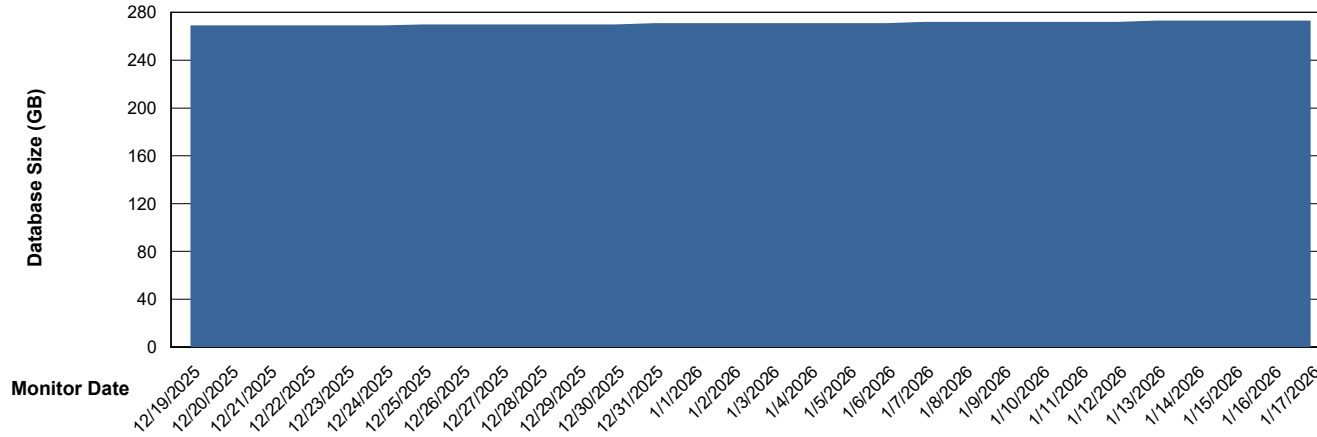

Weekly SLA Customer Report

Customer NOA_Production (24/7)
Database ID 116

Database Performance NOA_PRD_NovoABS03_HSBABS1

DB Processes Max 300

Weekly SLA Customer Report

Customer NOA_Production (24/7)
Database ID 116

DATABASE SIZE NOA_PRD_NHSBI_ABS1

Database growth over last month

DATABASE SIZE NOA_PRD_NovoABS01_ABS1

Database growth over last month

Weekly SLA Customer Report

Customer NOA_Production (24/7)
 Database ID 116