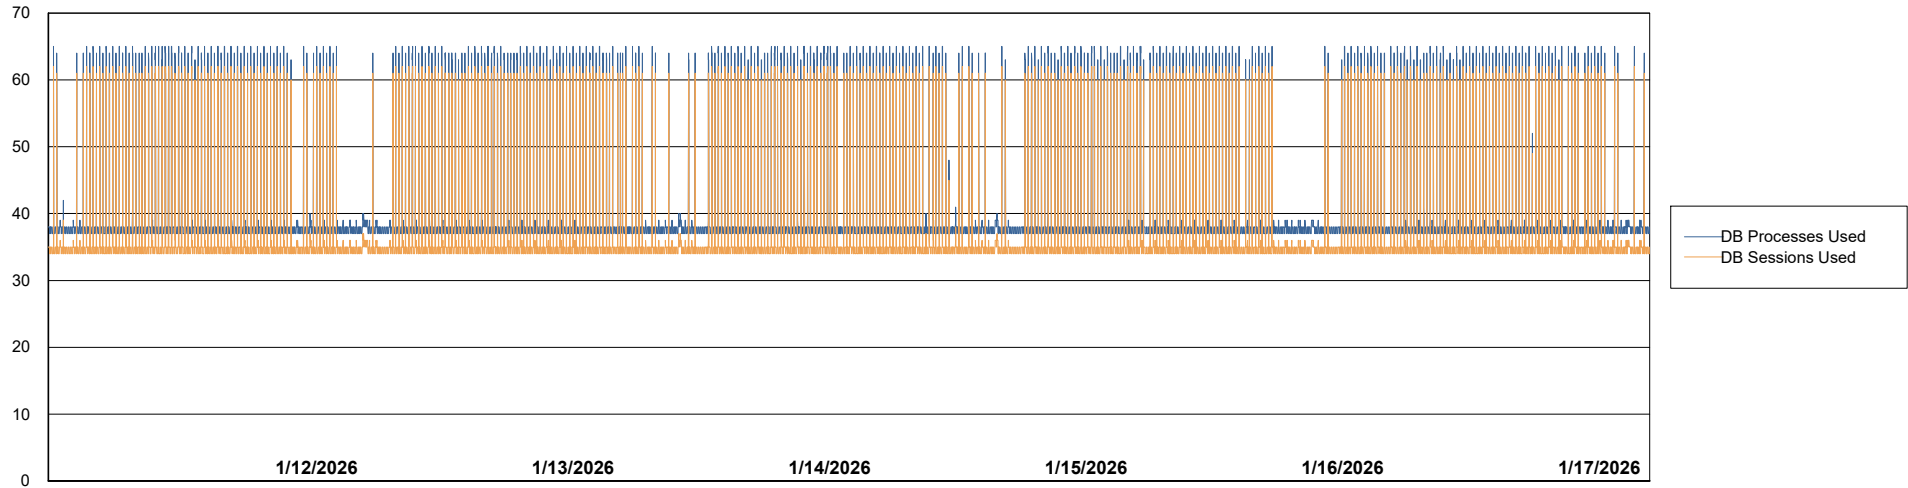

Database Performance NOA_PRD_NovoABS03_HSBABS1

DB Processes Max 300