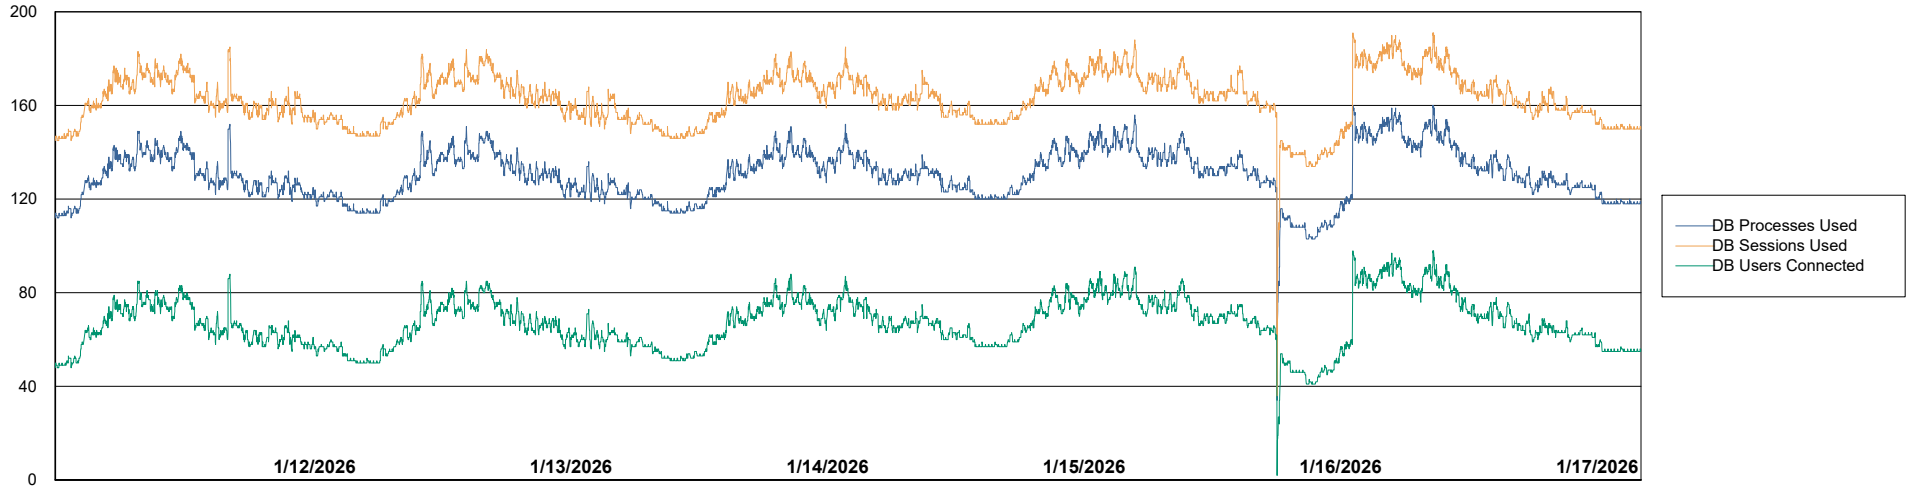

Weekly SLA Customer Report

Customer NOA_Production (24/7)
Database ID 116

Database Performance NOA_PRD_NHSBI_ABS1

Weekly SLA Customer Report

Customer NOA_Production (24/7)
Database ID 116

Database Performance NOA_PRD_NovoABS01_ABS1