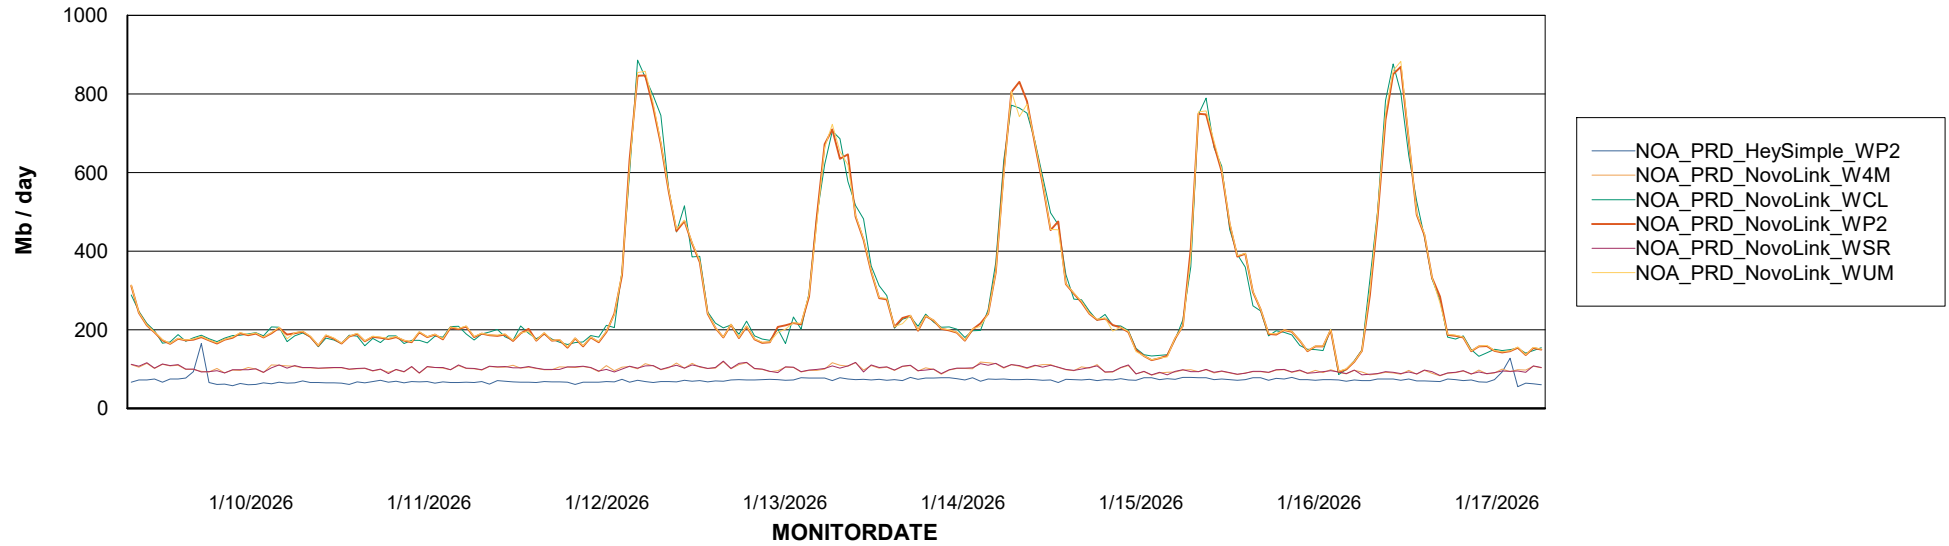

Avg memory used per ReportServer Service

Weekly SLA Customer Report

Customer NOA_Production (24/7)
Database ID 116

ABSSolute Web Component Services

Avg memory used per ABS Web component

Weekly SLA Customer Report