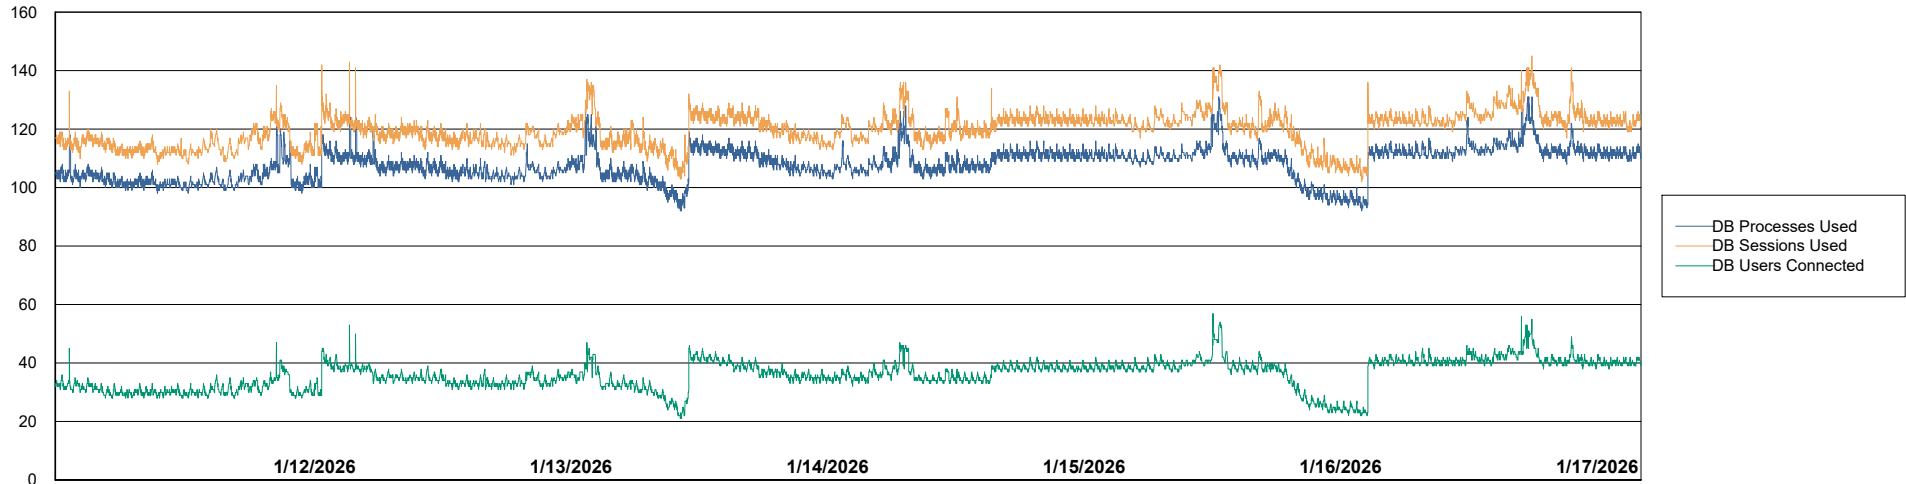

Database Performance LTS_PRD_CLSABSBI01_ABS1