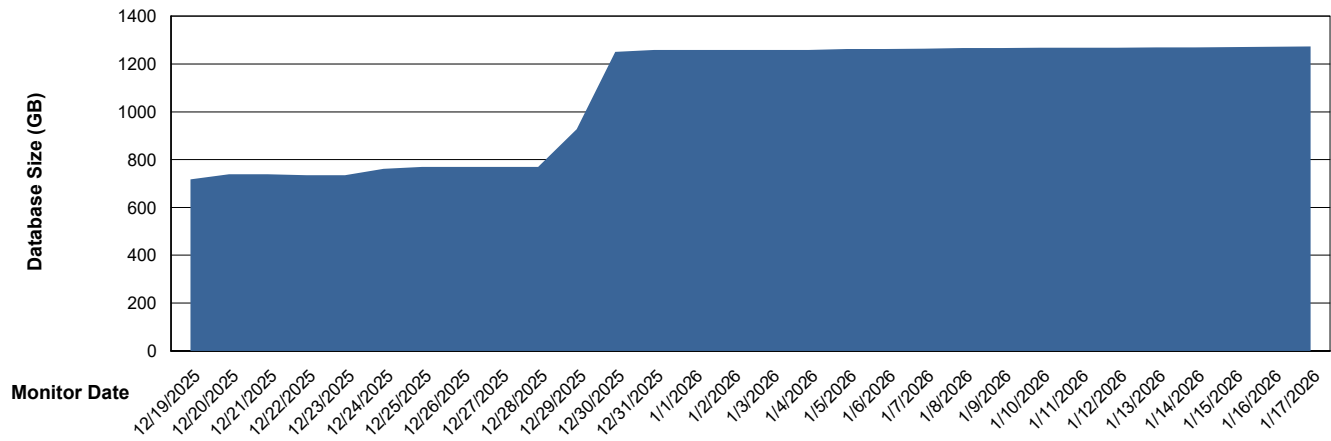

DATABASE SIZE LTS_PRD_CLSABSBI01NEW_ABS1

Database growth over last month