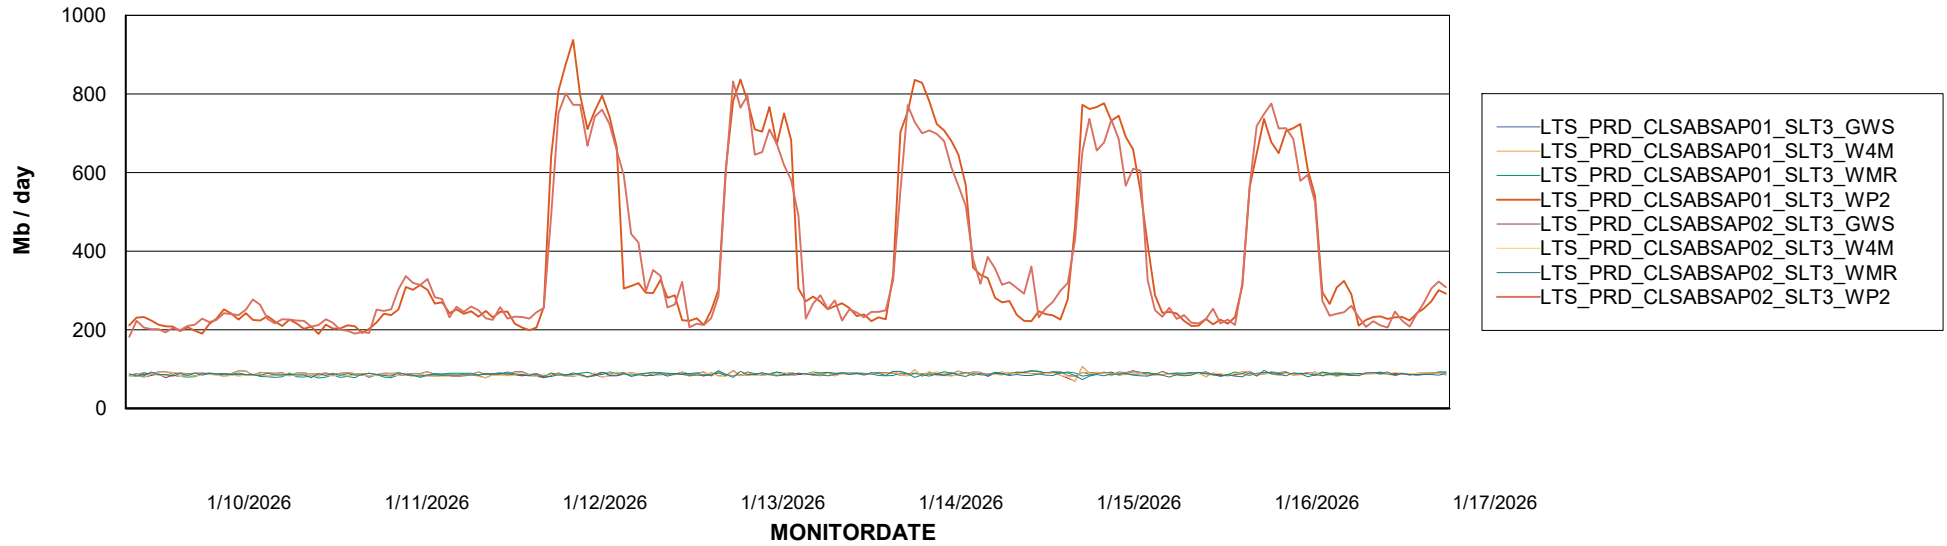

ABSSolute Web Component Services

Avg memory used per ABS Web component