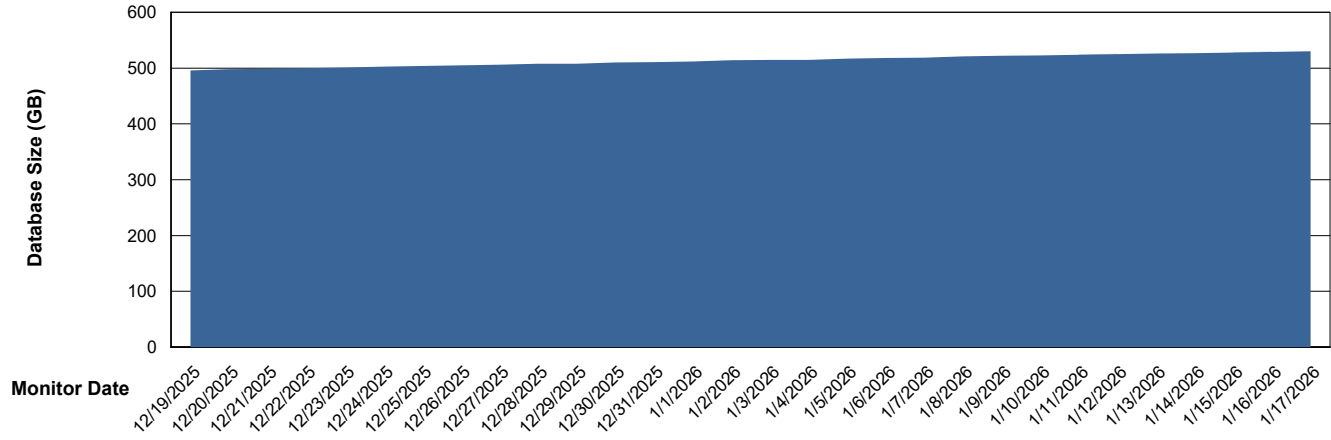

Database growth over last month

Weekly SLA Customer Report

Customer LTS(CleanLease)_Production
Database ID 126

DATABASE SIZE LTS_PRD_CLSABSDB01_ABS1

Database growth over last month

Weekly SLA Customer Report