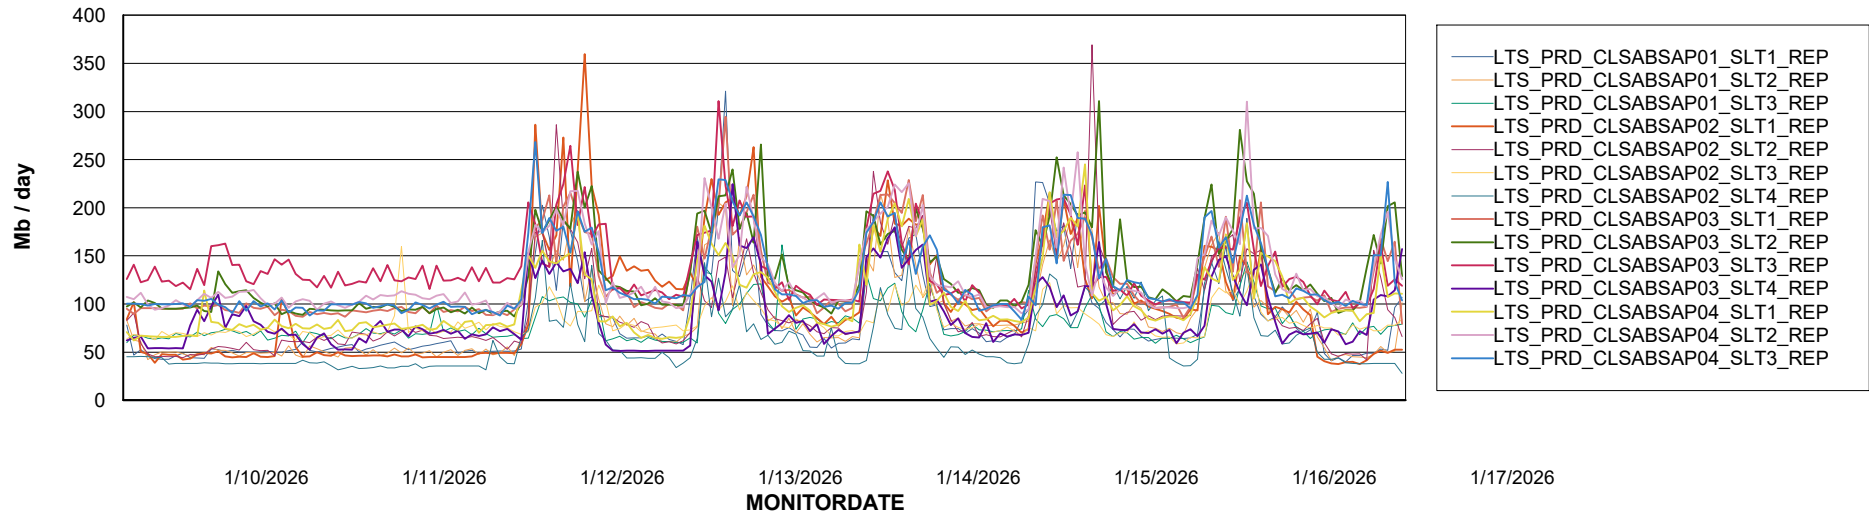

Avg users per day per ABS server

Weekly SLA Customer Report

Customer LTS(CleanLease)_Production
Database ID 126

ABSSolute Application ReportServer Services

Avg memory used per ReportServer Service

Weekly SLA Customer Report