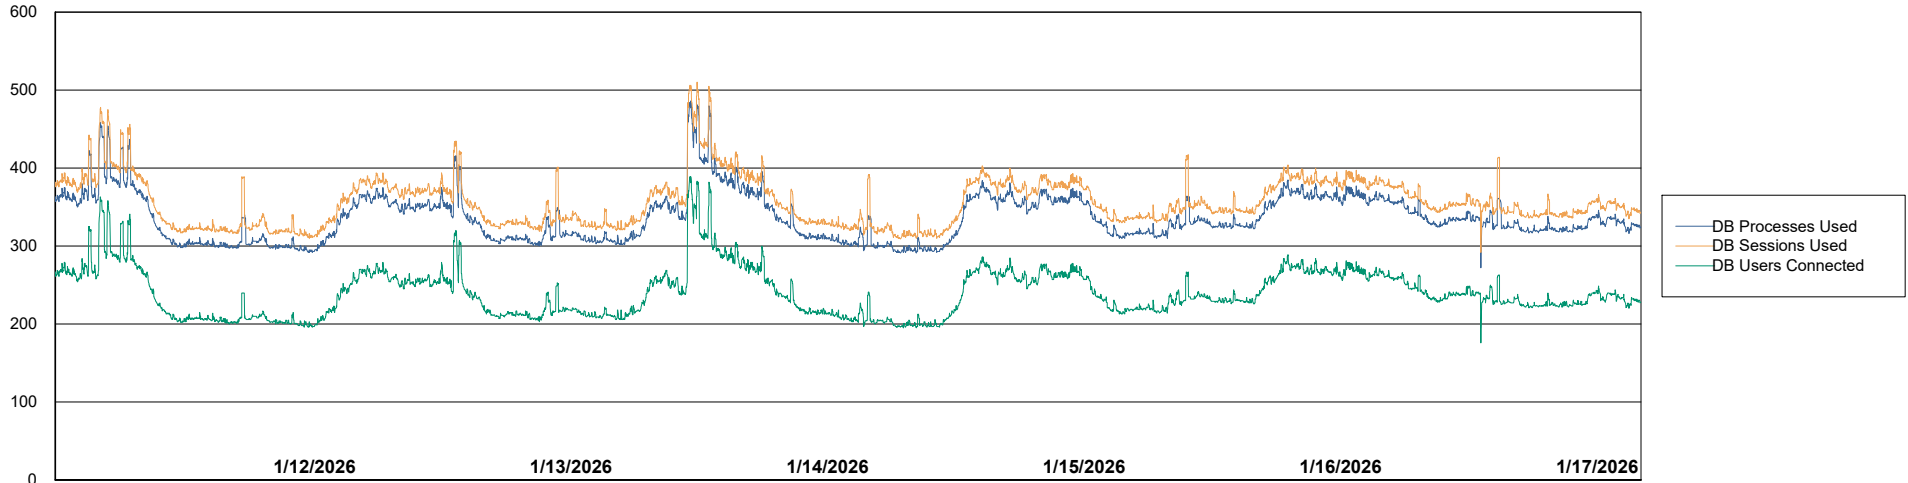

Database Performance LTS_PRD_CLSABSD01_ABS1