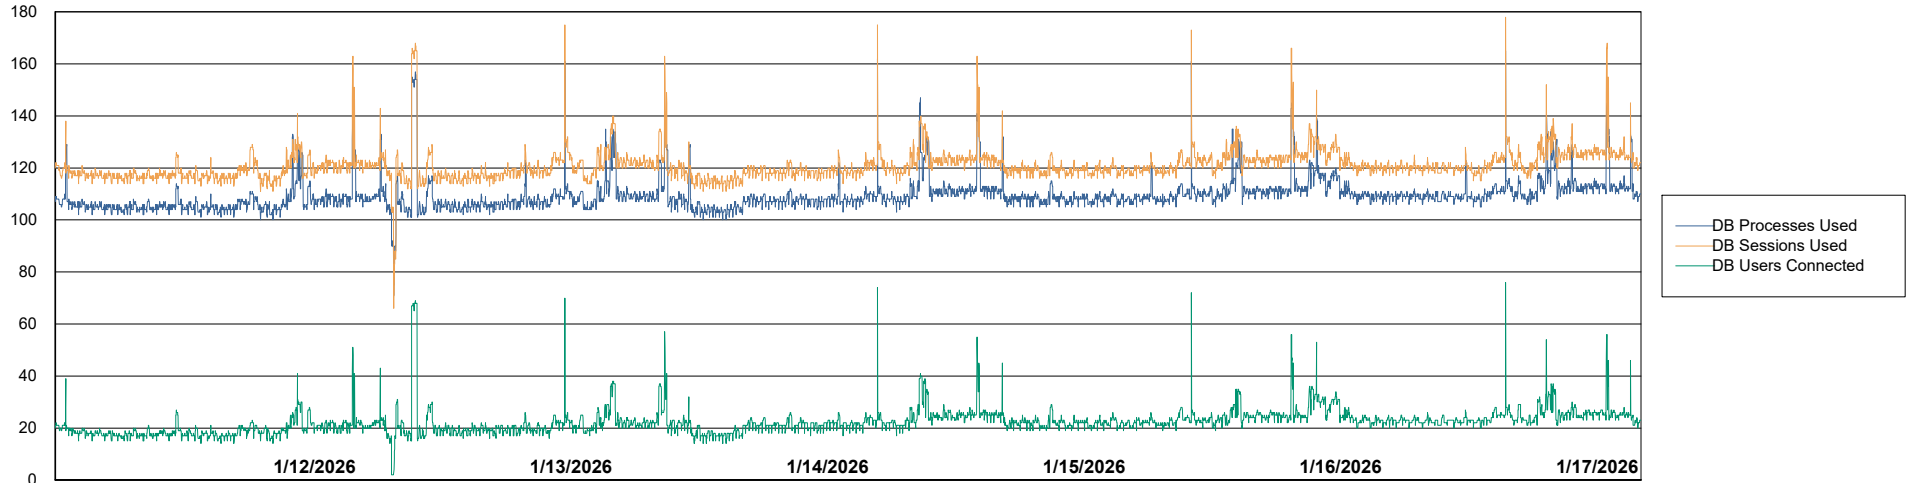

Weekly SLA Customer Report

Customer LTS(CleanLease)_Production
Database ID 126

Database Performance LTS_PRD_CLSABSBI01_ABS1

Weekly SLA Customer Report

Customer LTS(CleanLease)_Production
Database ID 126

Database Performance LTS_PRD_CLSABSBI01NEW_ABS1