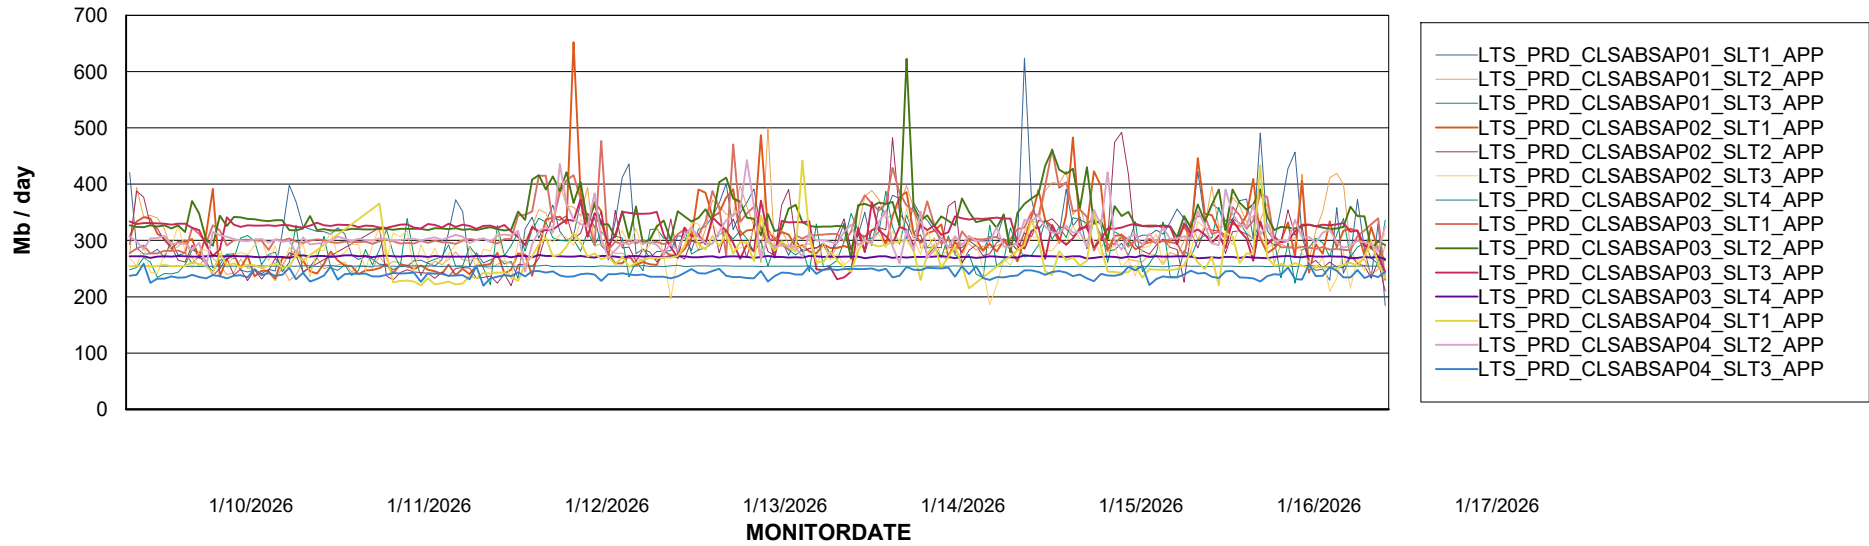

Standby Database Health LTS(CleanLease)_Production

Recovery lag for last 7 days

Weekly SLA Customer Report

Customer LTS(CleanLease)_Production
Database ID 126

ABSSolute Application Server Services

Avg memory used per ABS Server Service