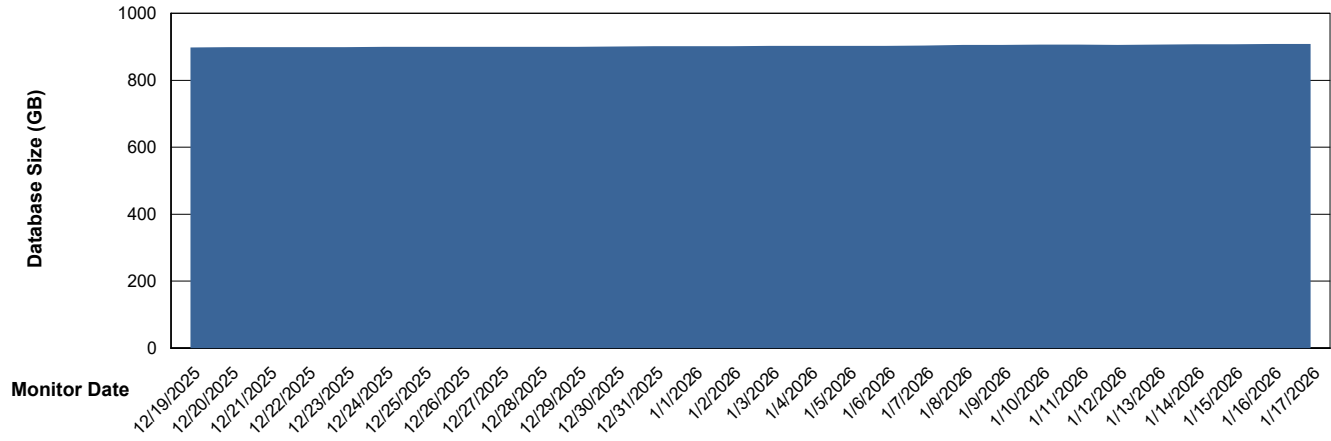

DB Processes Max 0
DB Processes Max 1,000

Weekly SLA Customer Report

Customer LTS(CleanLease)_Production
Database ID 126

DATABASE SIZE LTS_PRD_CLSABSBI01_ABS1

Database growth over last month

DATABASE SIZE LTS_PRD_CLSABSBI01NEW_ABS1