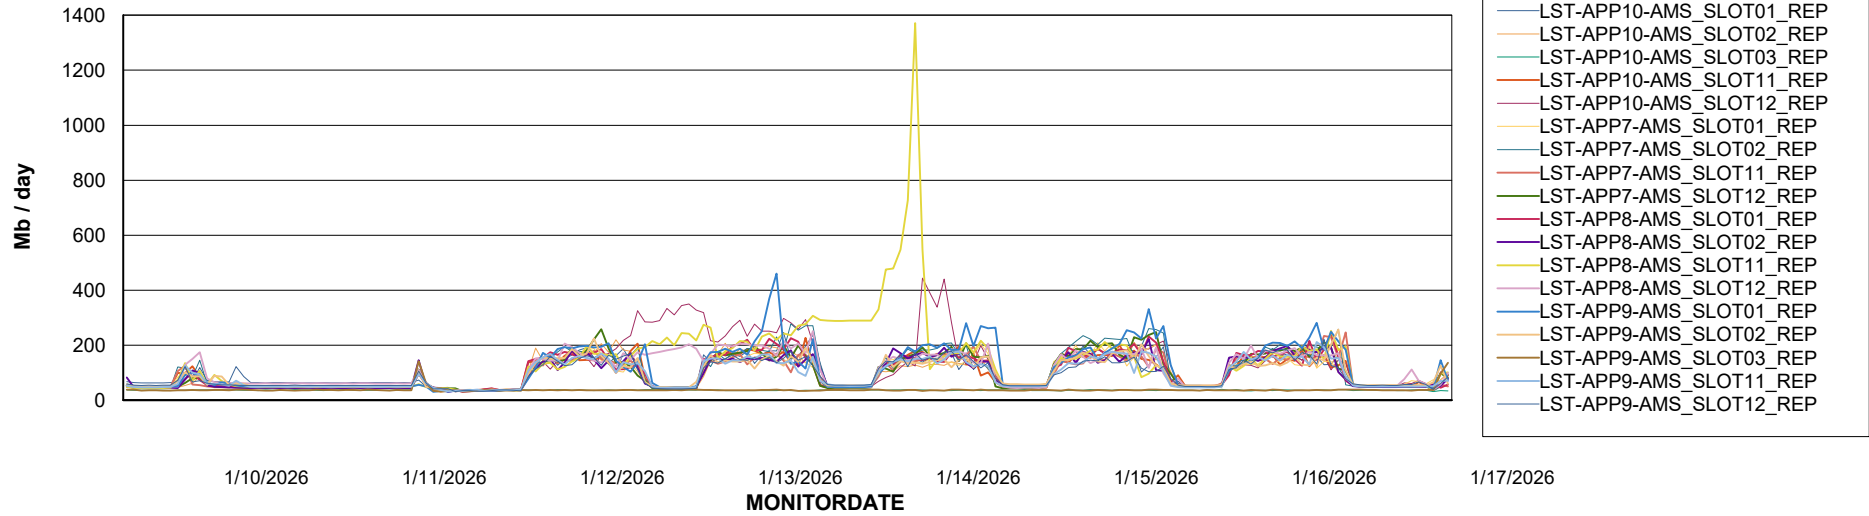

ABSSolute Application ReportServer Services

Avg memory used per ReportServer Service