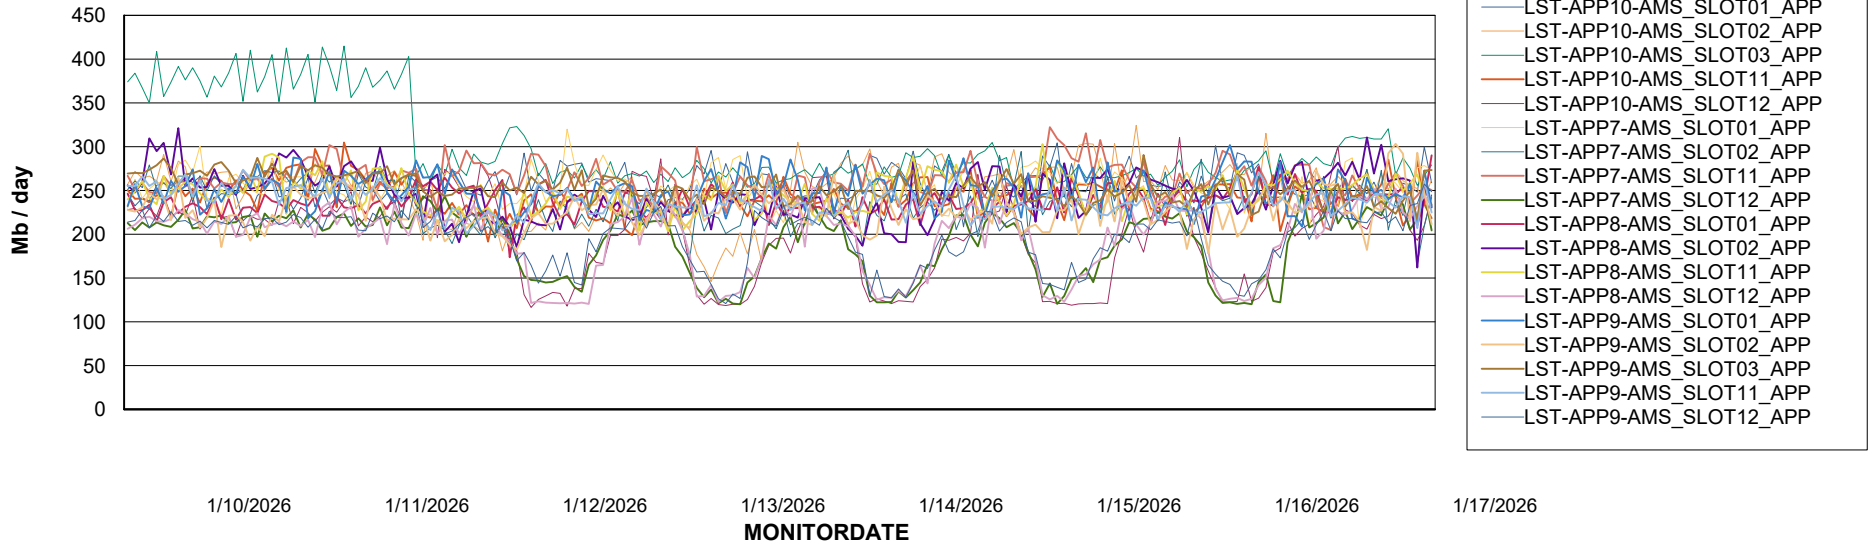

ABSSolute Application Server Services

Avg memory used per ABS Server Service