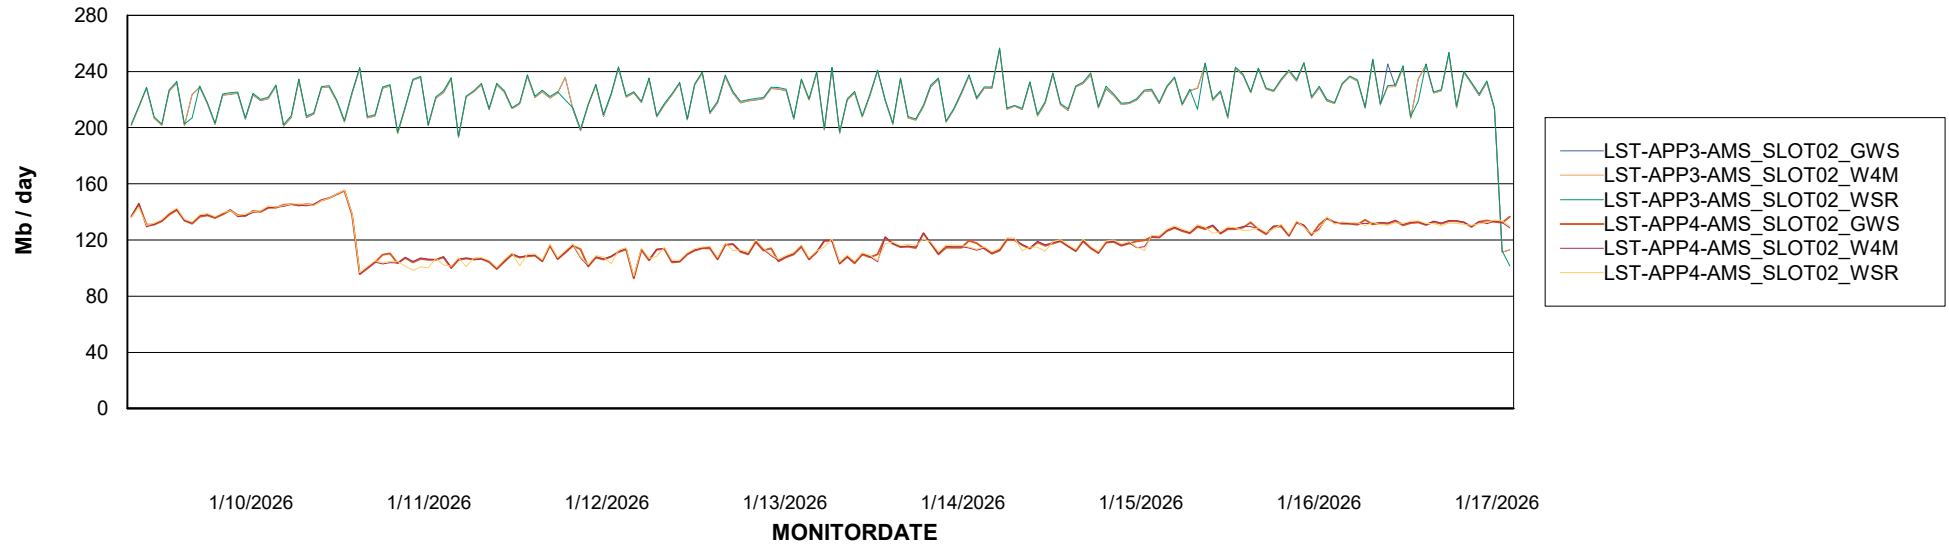

ABSSolute Web Component Services

Avg memory used per ABS Web component