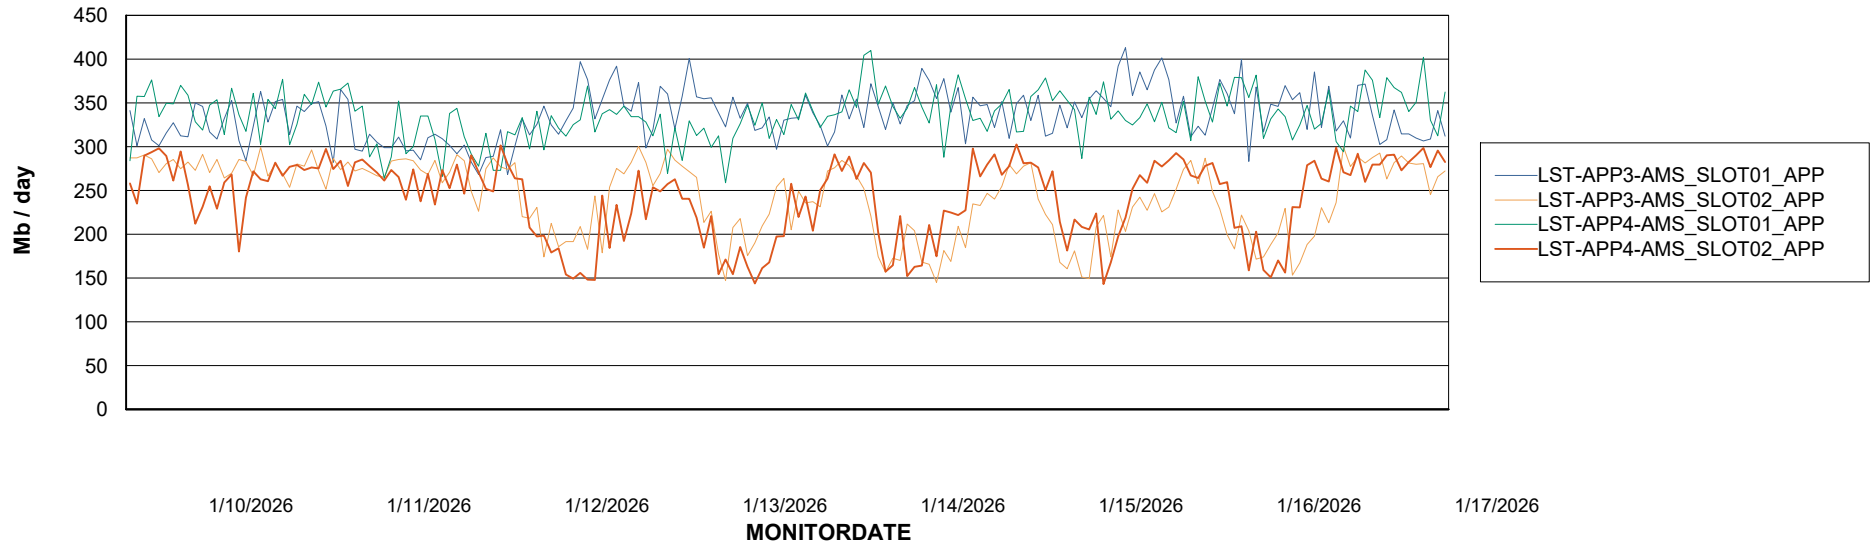

ABSSolute Application Server Services

Avg memory used per ABS Server Service