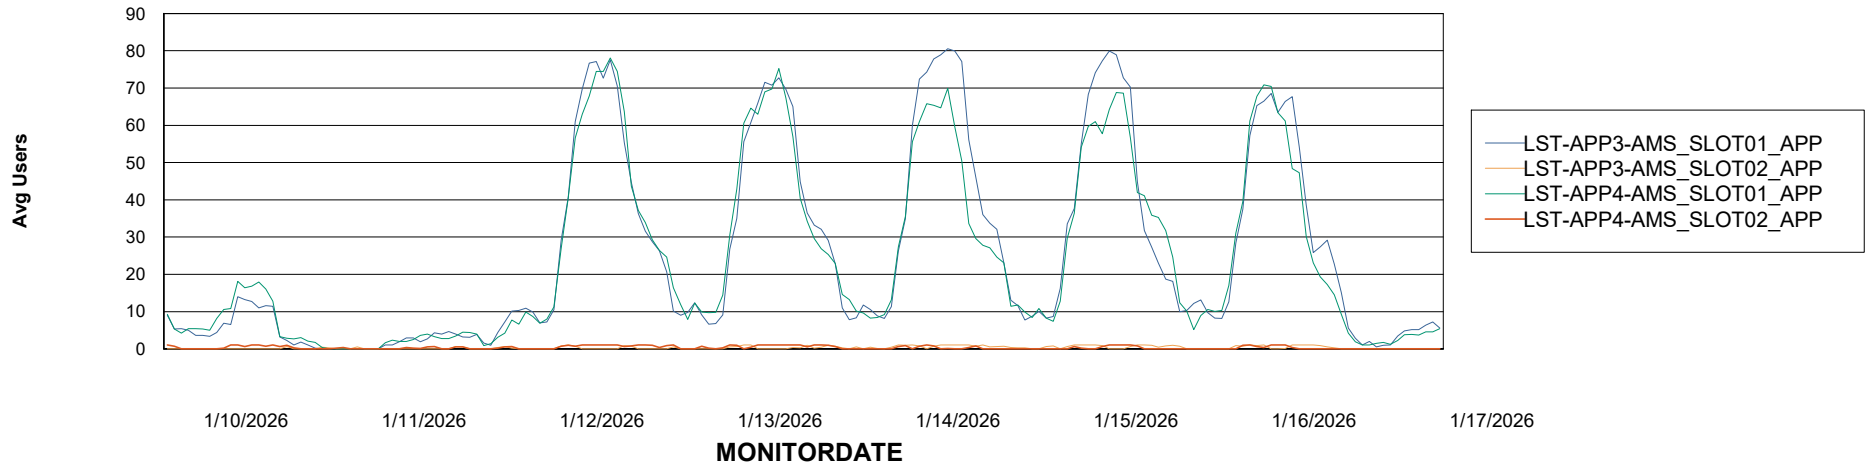

Avg users per day per ABS server