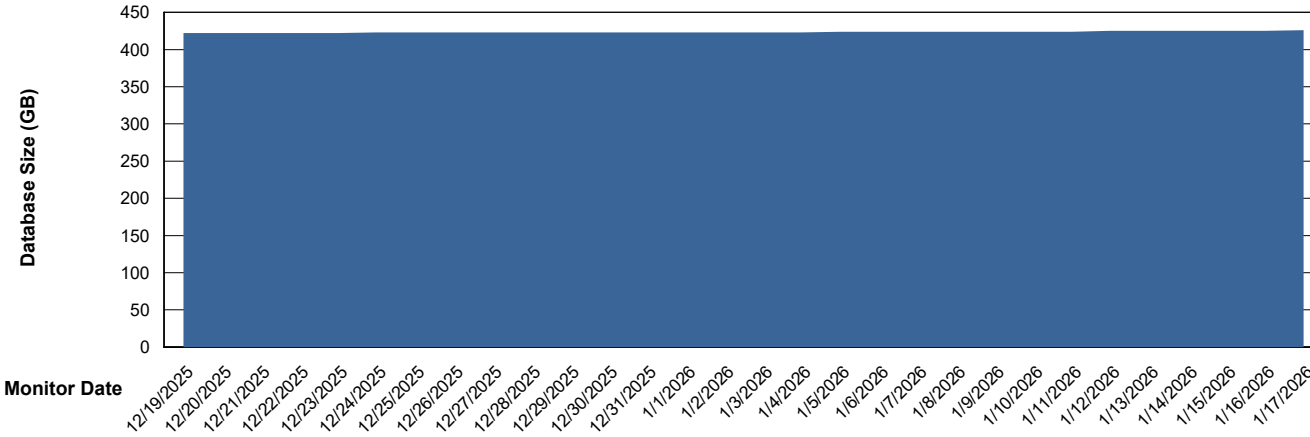

Database growth over last month

Database Tablespace LST-DBS3-AMS_DB_ABSME

Date	Tablespace Name	Filesize (Gb)	Usedsize (Gb)	Percentage free
1/17/2026	ABSDATA	466	392	16
	INDX	60	28	54
1/16/2026	ABSDATA	466	391	16
	INDX	60	28	54
1/15/2026	ABSDATA	466	391	16
	INDX	60	28	54
1/14/2026	ABSDATA	466	391	16
	INDX	60	28	54
1/13/2026	ABSDATA	466	391	16
	INDX	60	28	54
1/12/2026	ABSDATA	466	391	16
	INDX	60	28	54
1/11/2026	ABSDATA	466	390	16
	INDX	60	28	54