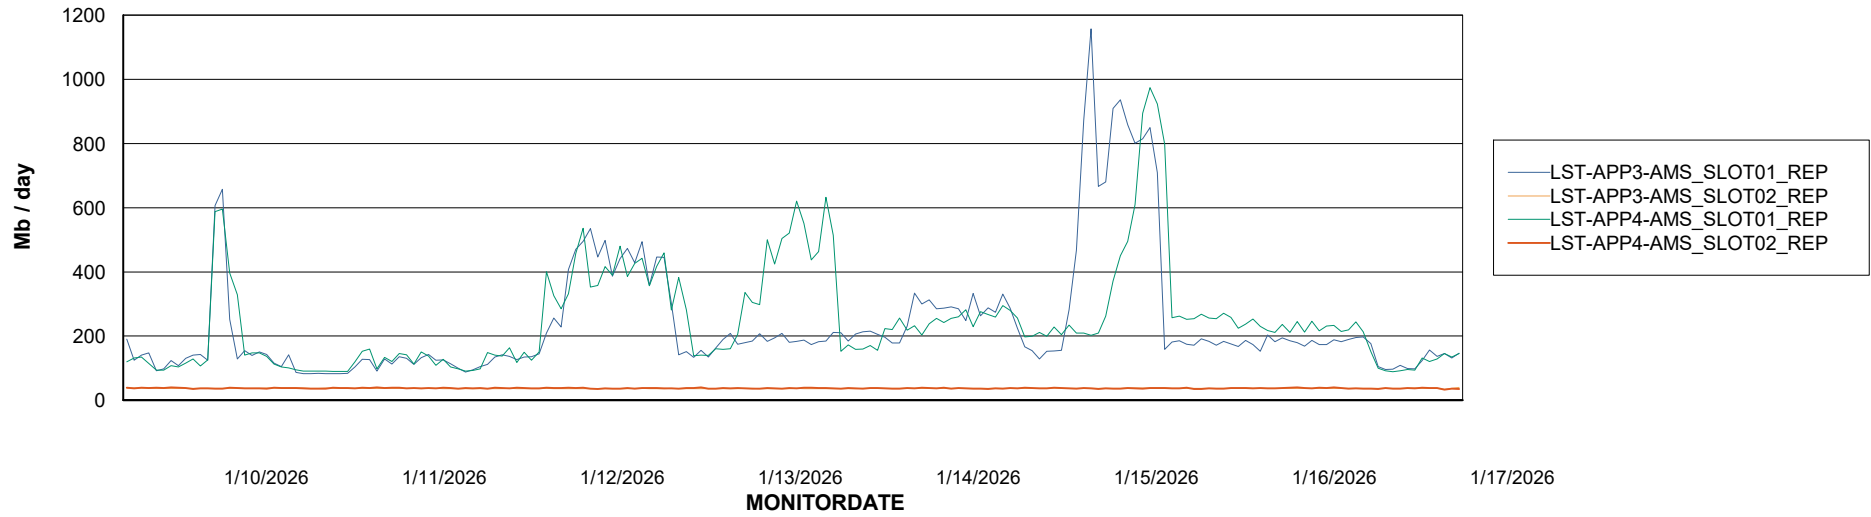

ABSSolute Application ReportServer Services

Avg memory used per ReportServer Service