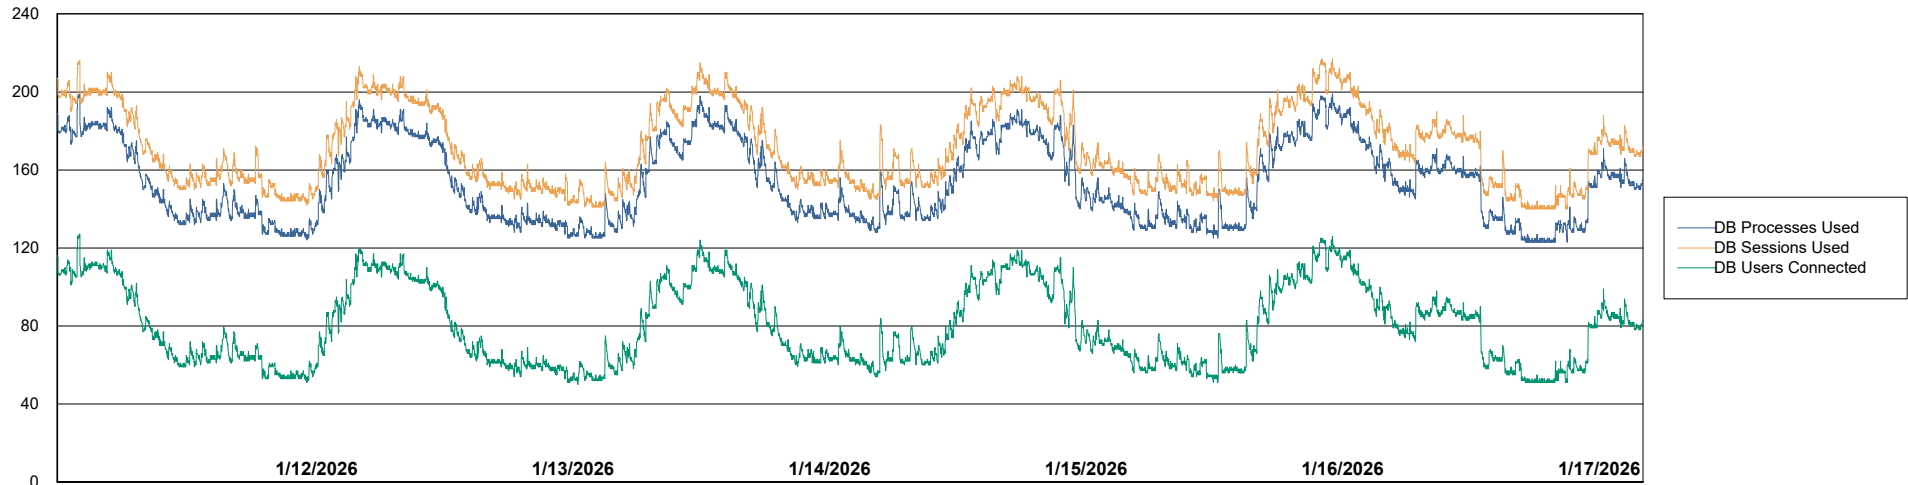

Database Performance LST-DBS4-AMS_DB_ABSME2