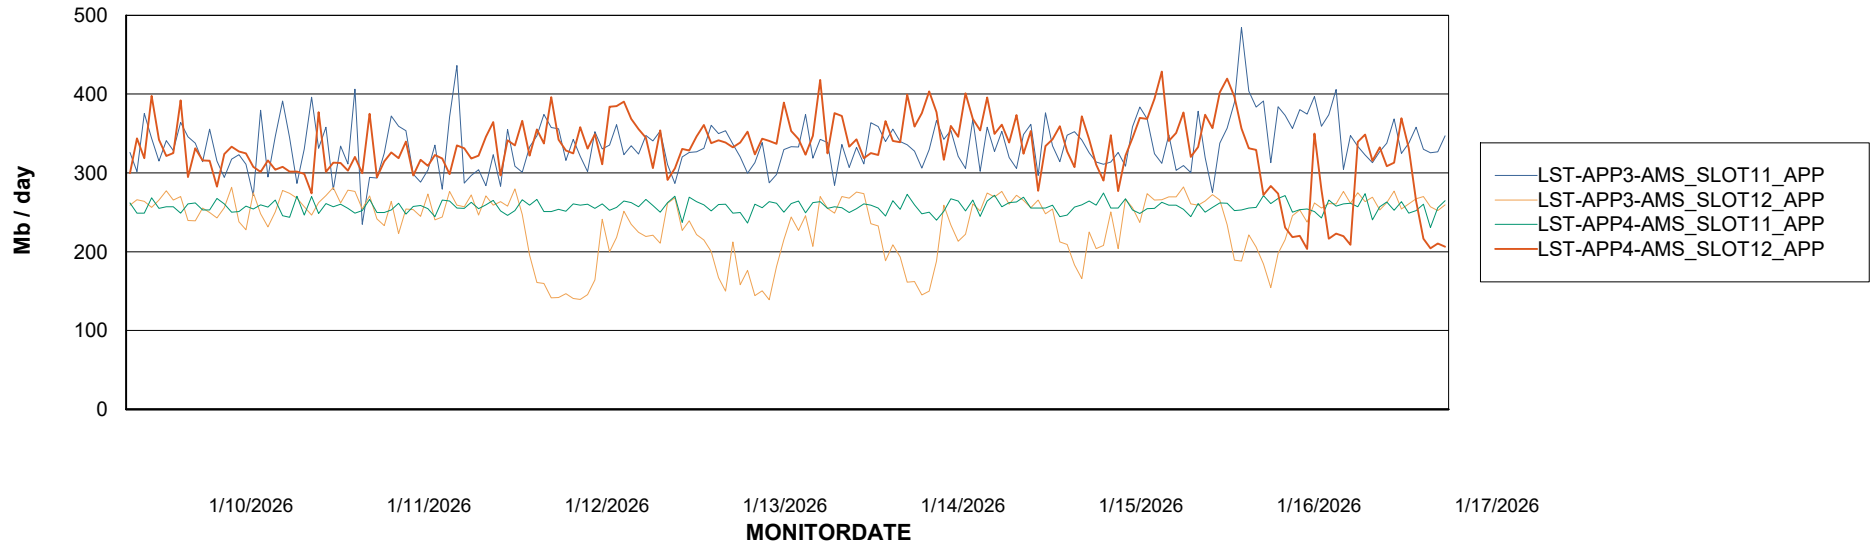

ABSSolute Application Server Services

Avg memory used per ABS Server Service