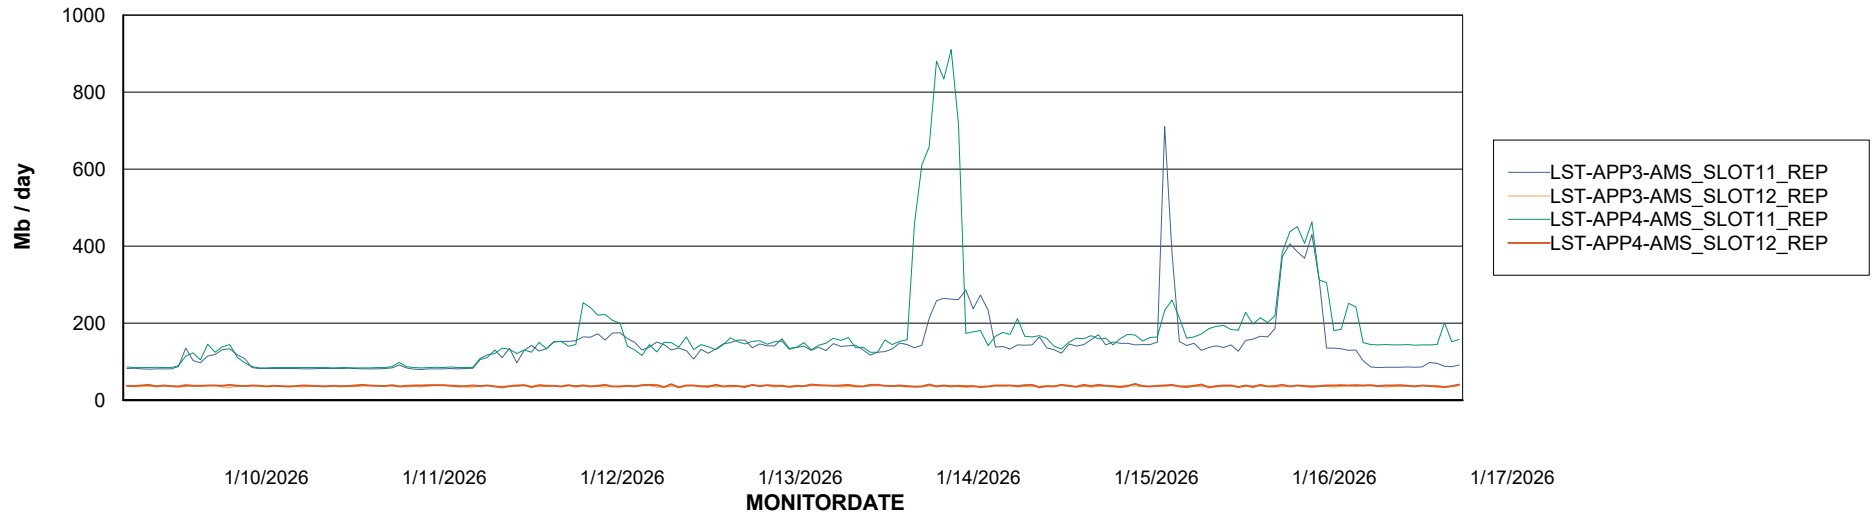

ABSSolute Application ReportServer Services

Avg memory used per ReportServer Service