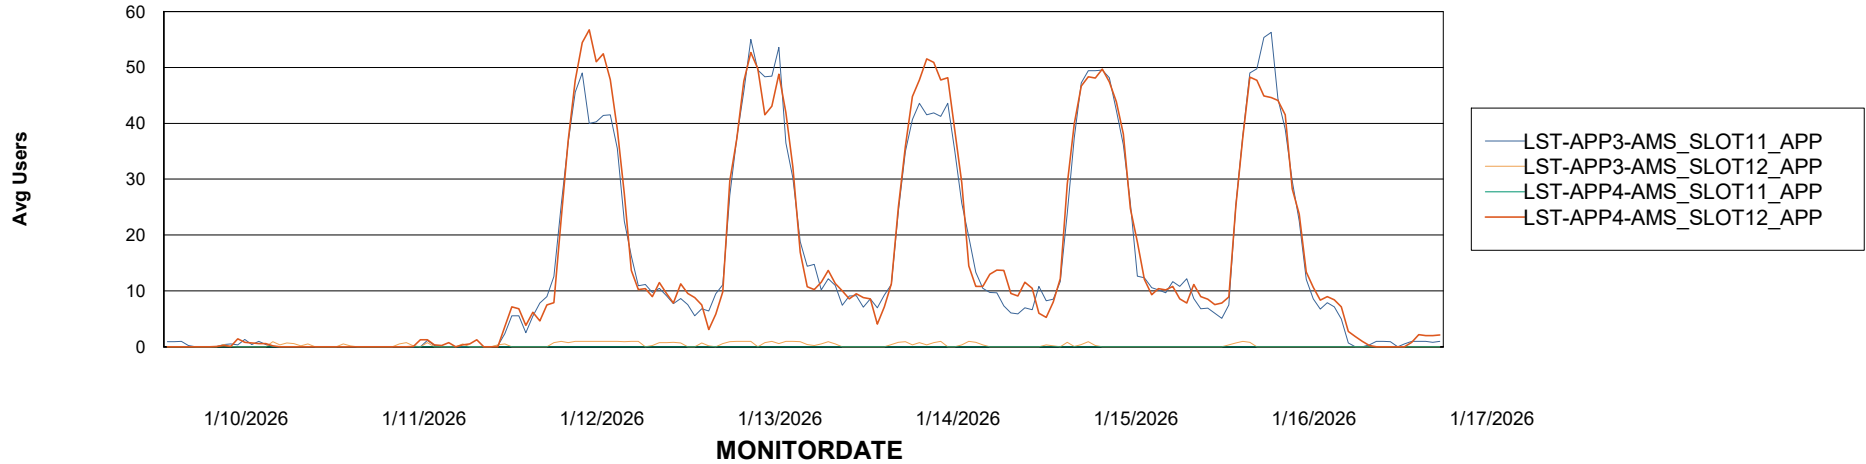

Weekly SLA Customer Report

Customer LST OCI AMS Production ABSME2
Database ID 211

ABSSolute Application Server Services

Avg memory used per ABS Server Service

Avg users per day per ABS server

Weekly SLA Customer Report