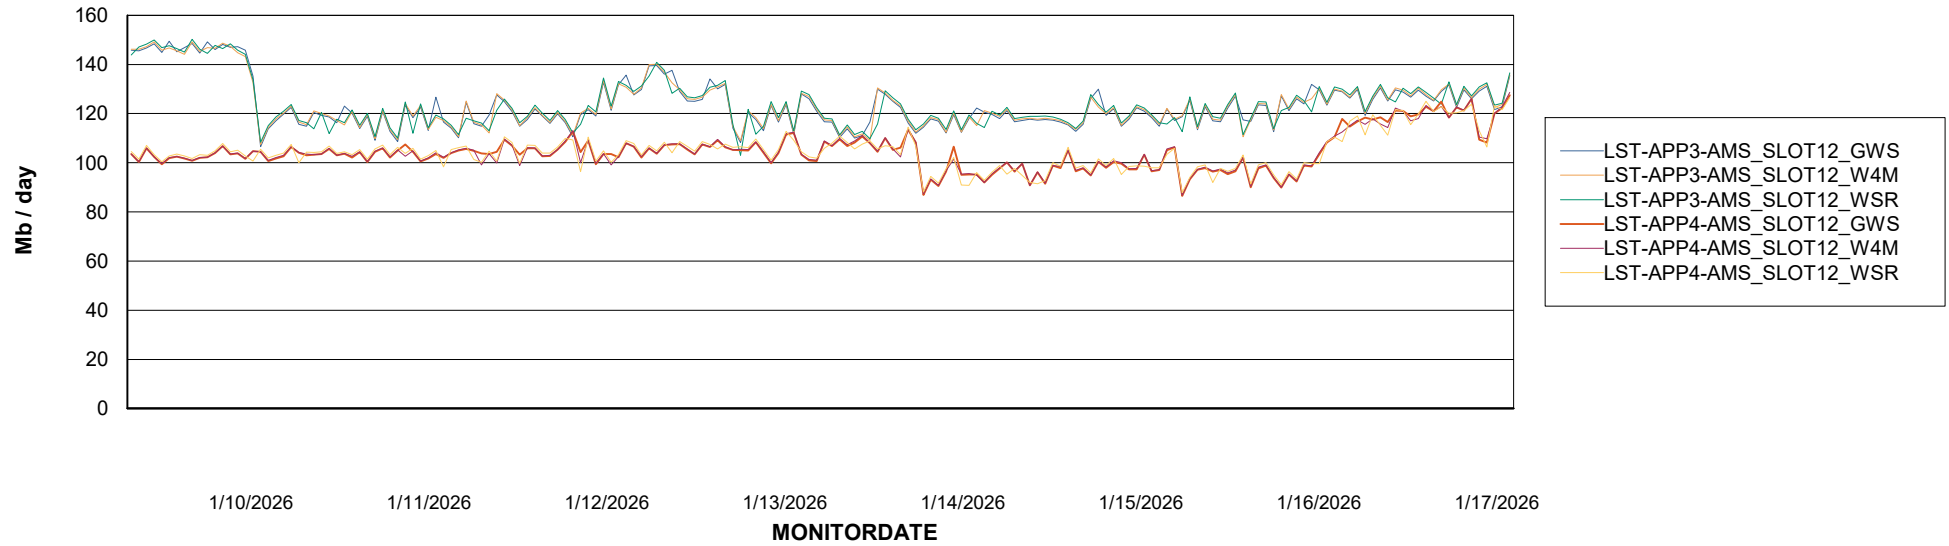

ABSSolute Web Component Services

Avg memory used per ABS Web component