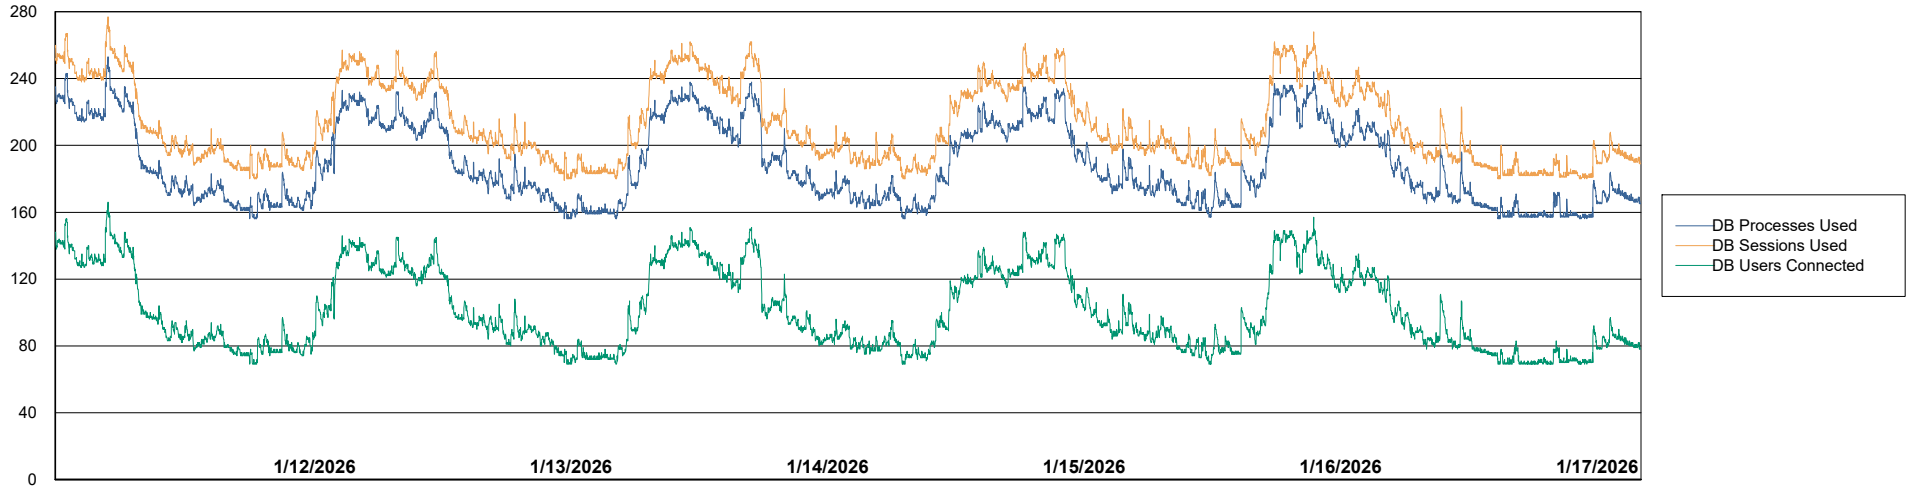

Database Performance LST-DBS5-AMS_DB_ABSEE