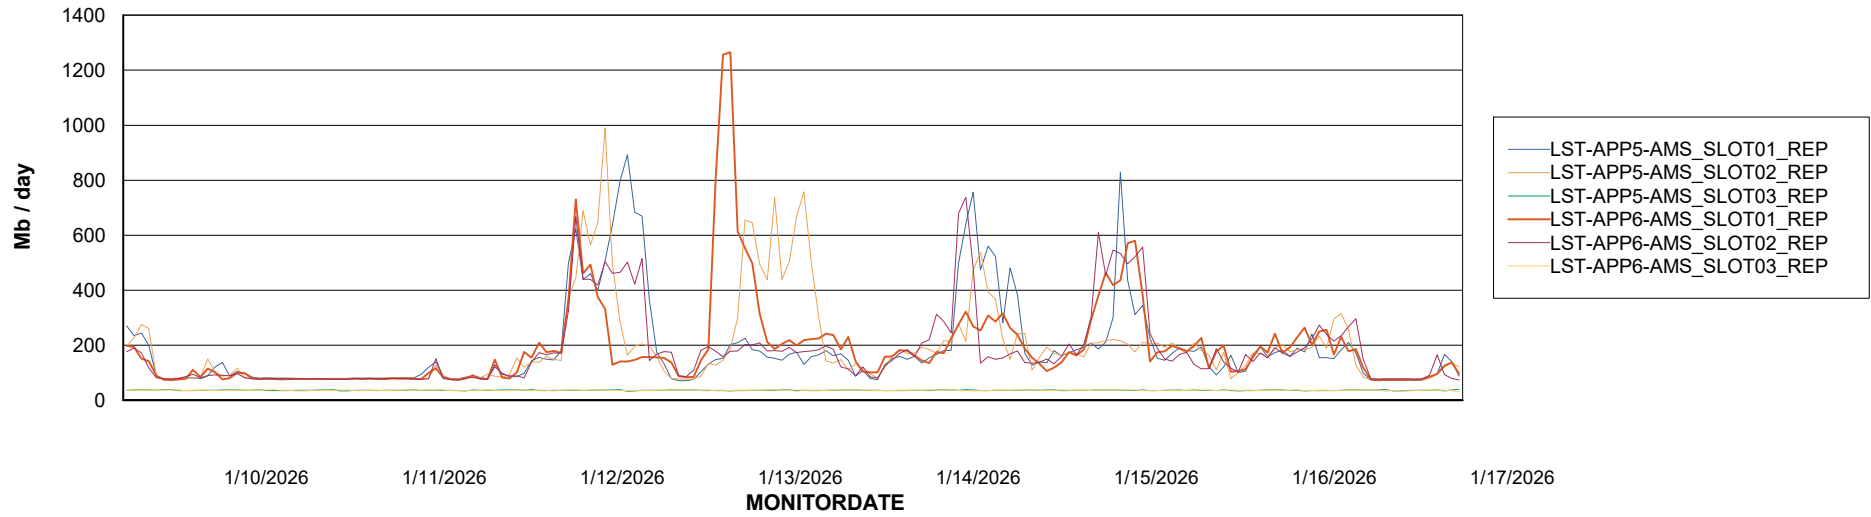

ABSSolute Application ReportServer Services

Avg memory used per ReportServer Service