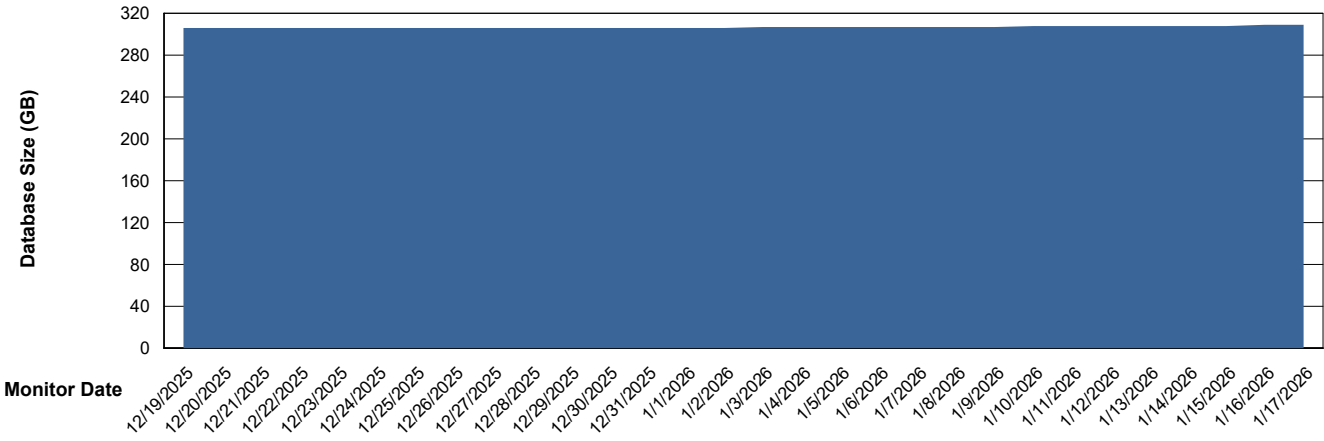

DATABASE SIZE LST-DBS5-AMS_DB_ABSEE

Database growth over last month