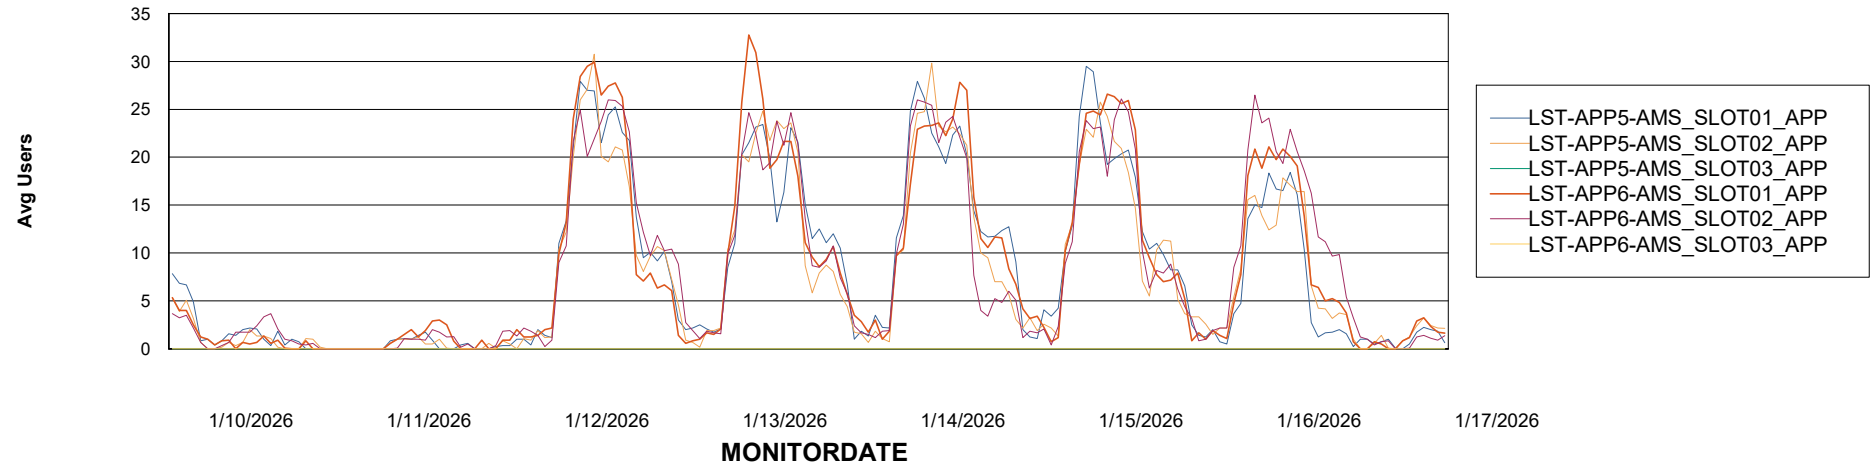

Avg users per day per ABS server