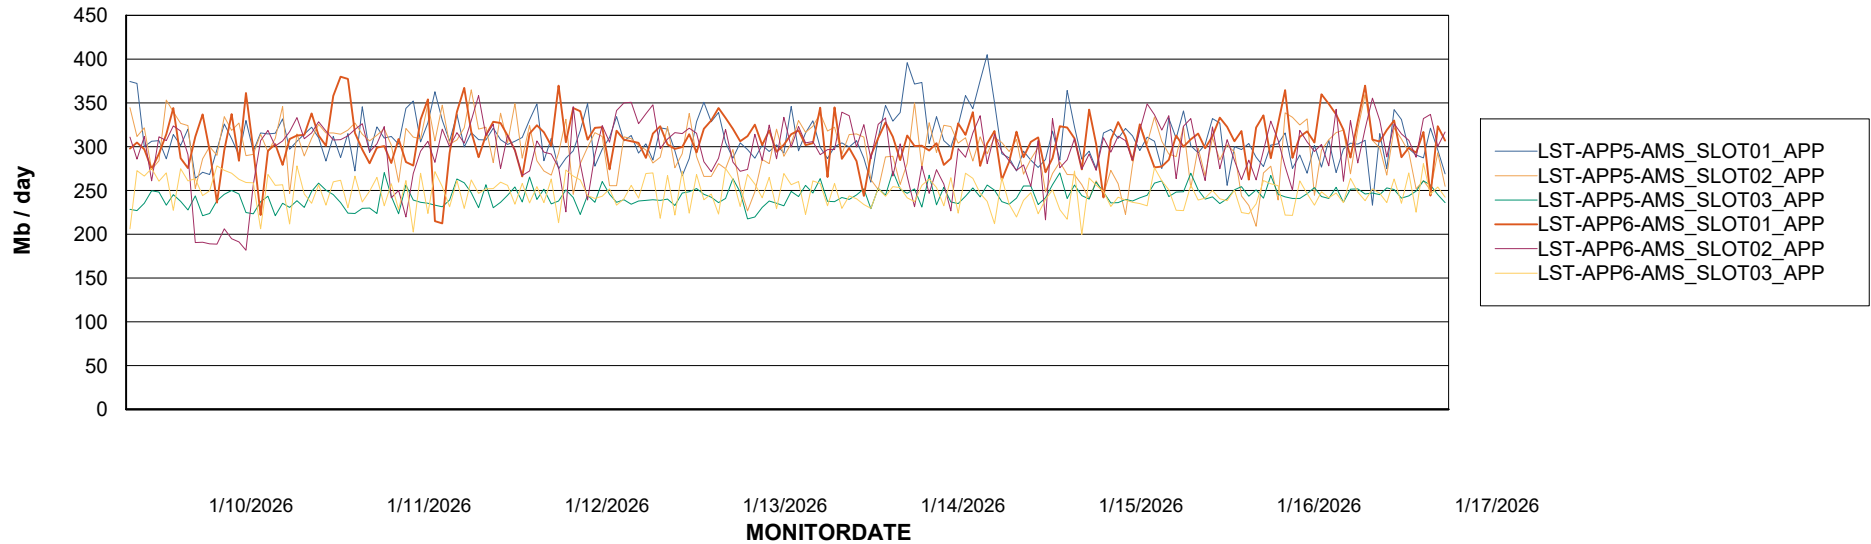

ABSSolute Application Server Services

Avg memory used per ABS Server Service