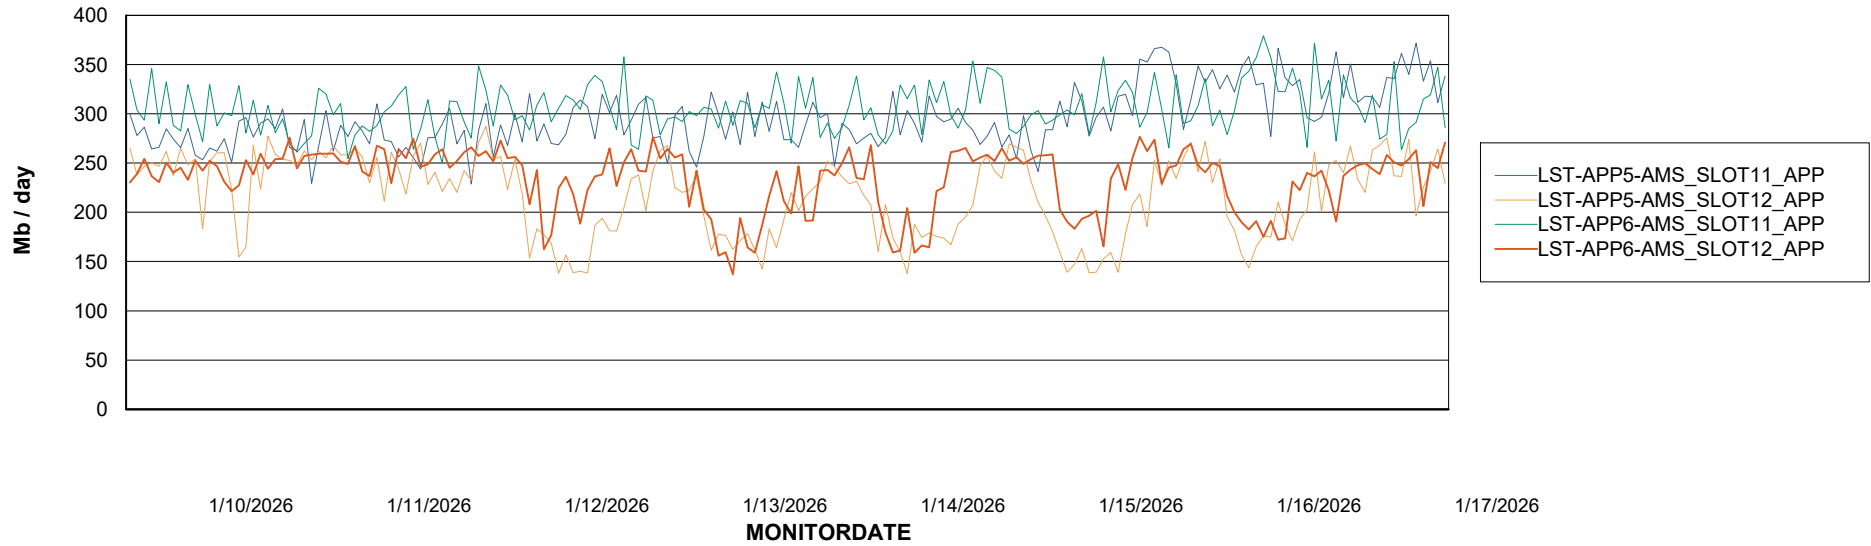

ABSSolute Application Server Services

Avg memory used per ABS Server Service