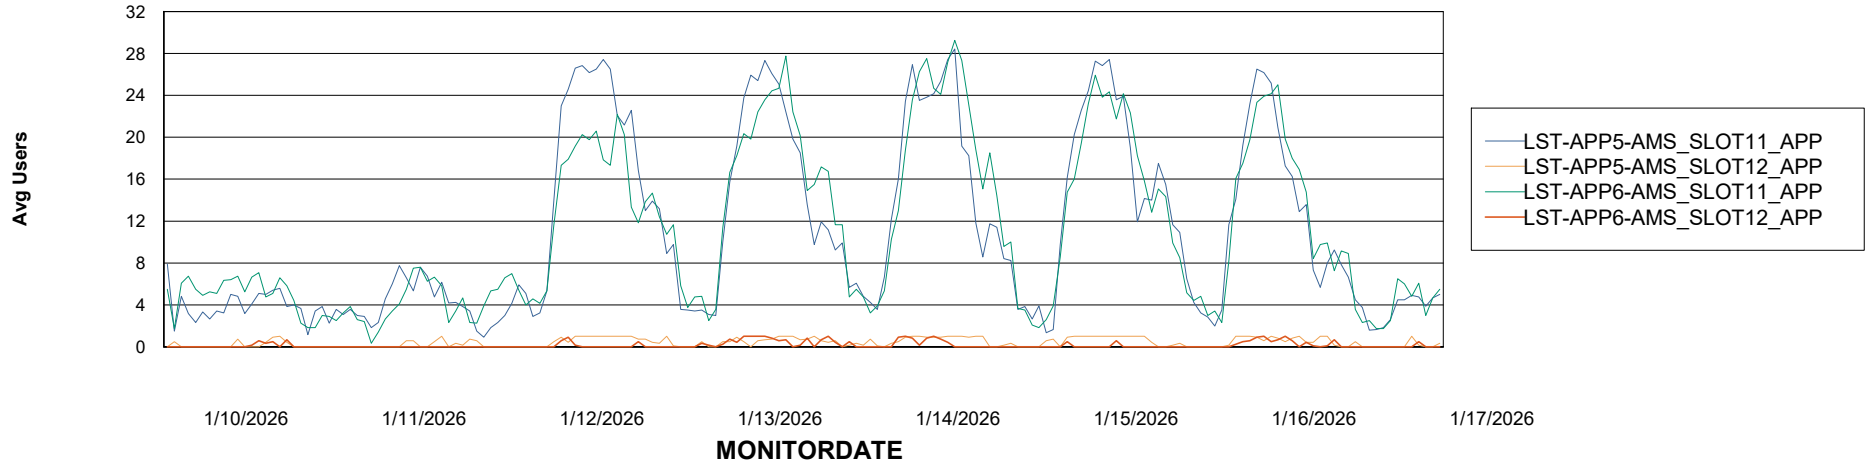

Avg users per day per ABS server