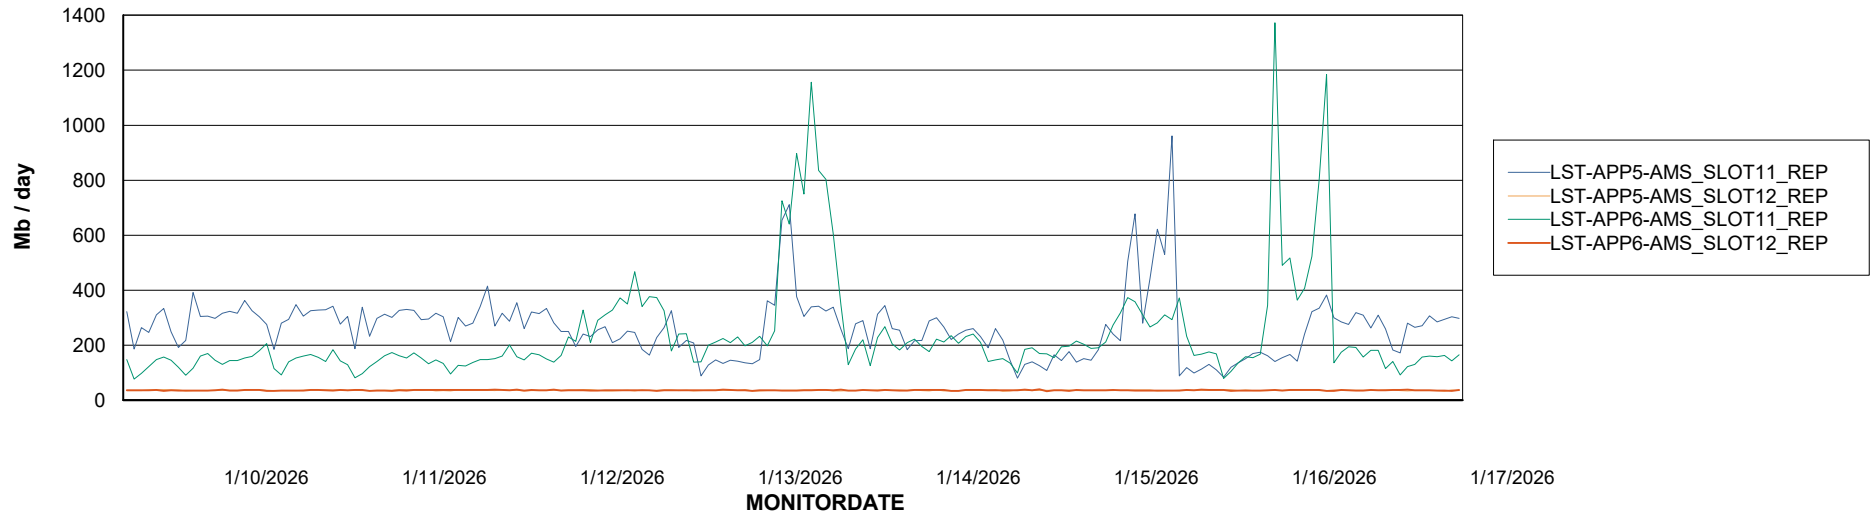

ABSSolute Application ReportServer Services

Avg memory used per ReportServer Service