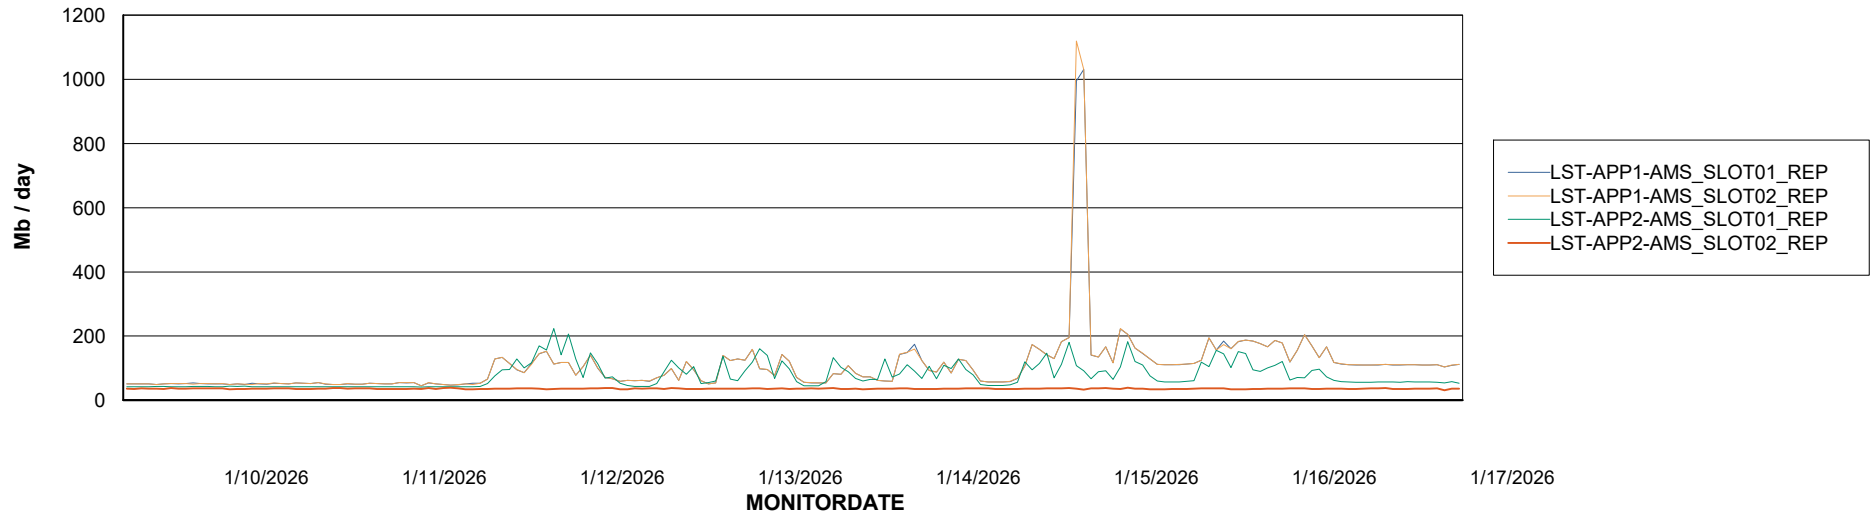

ABSSolute Application ReportServer Services

Avg memory used per ReportServer Service