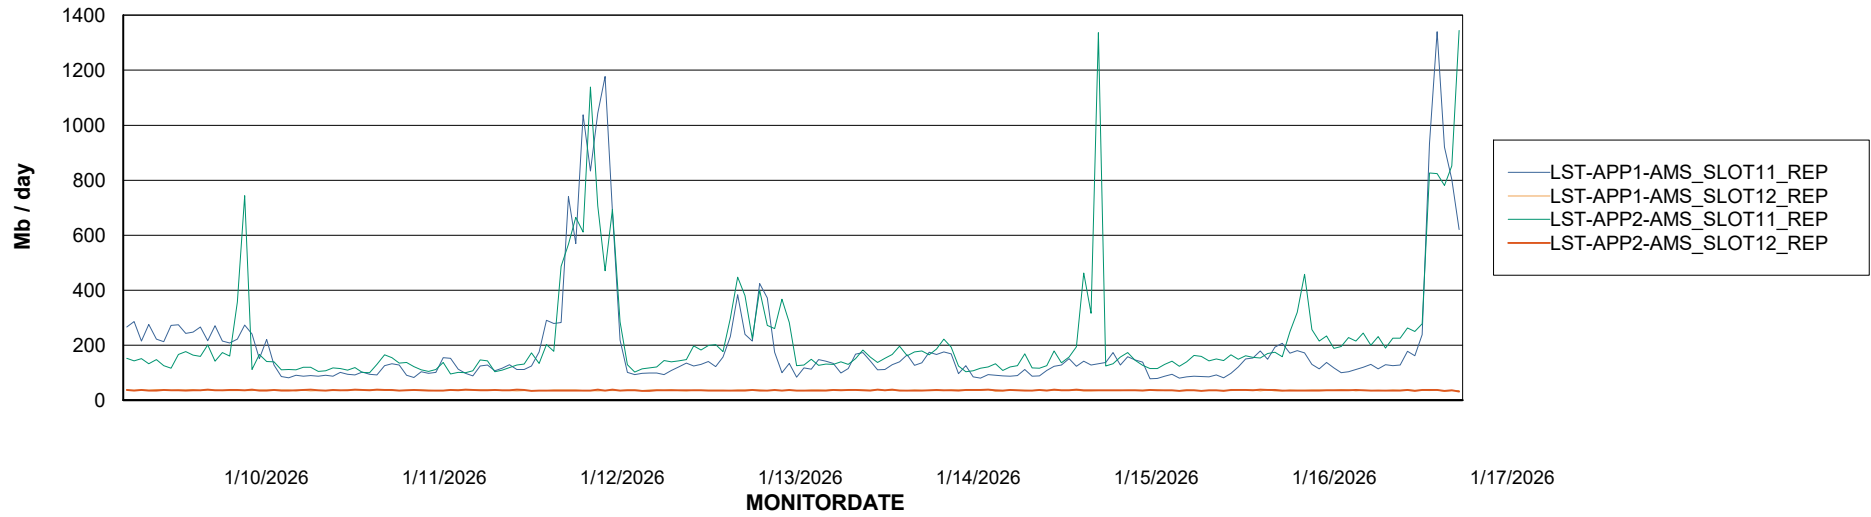

ABSSolute Application ReportServer Services

Avg memory used per ReportServer Service