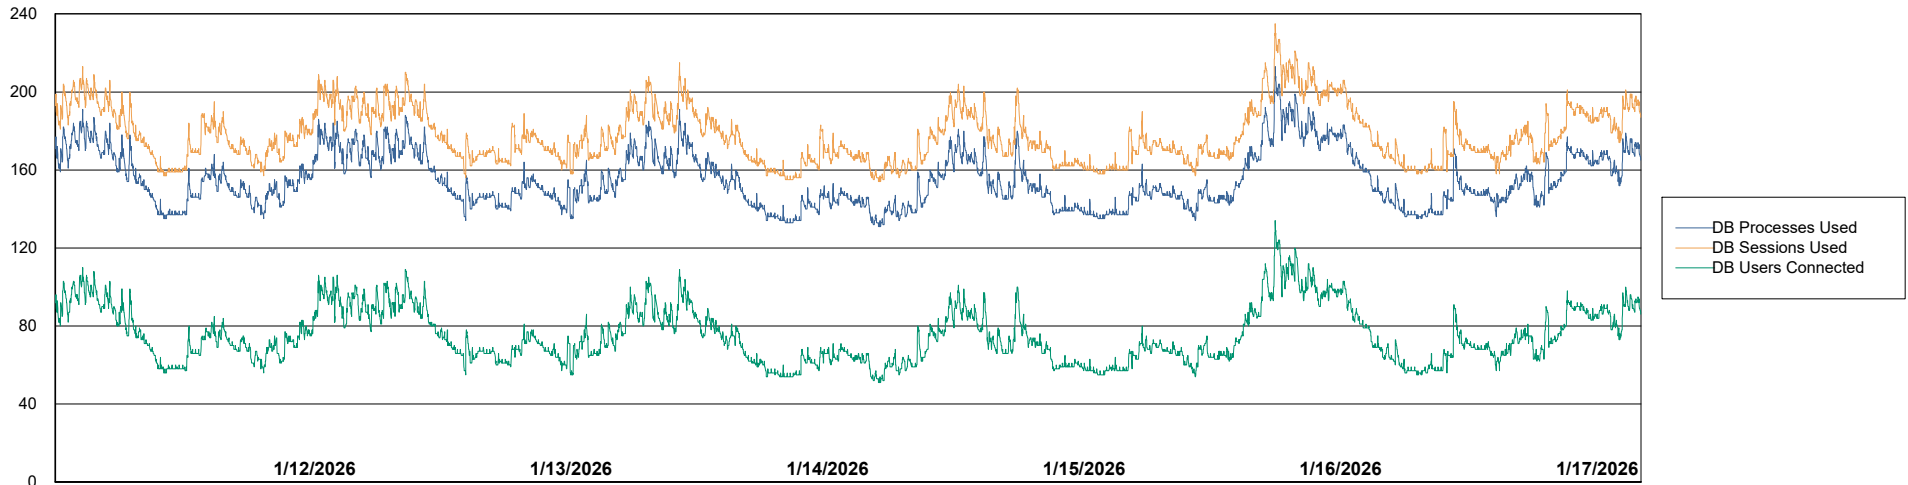

Database Performance LST-DBS2-AMS_DB_ABSCH2