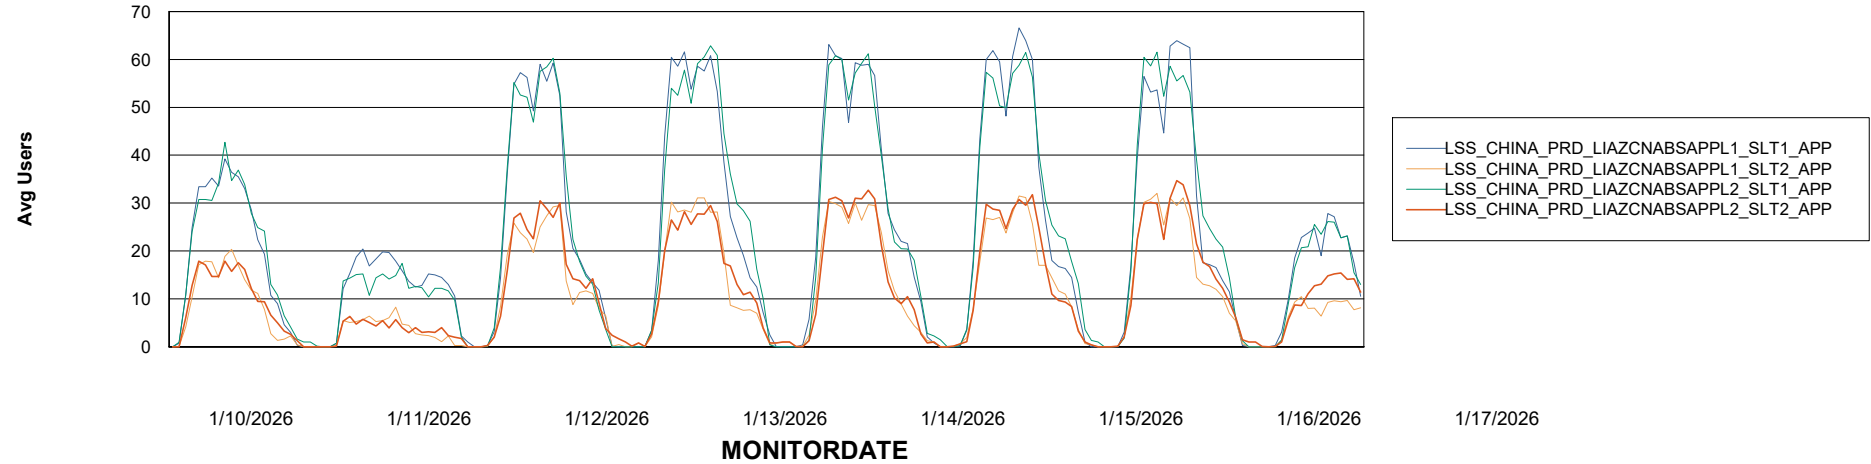

Avg users per day per ABS server