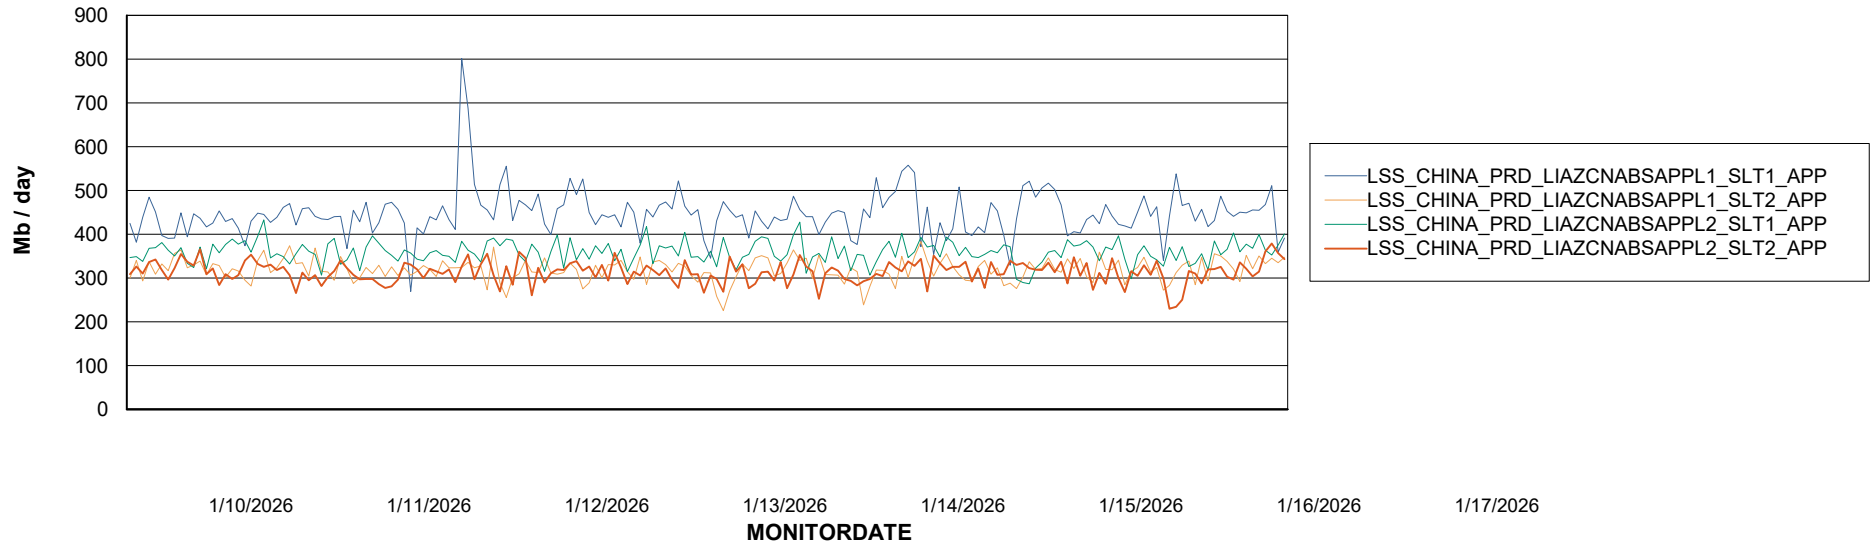

ABSSolute Application Server Services

Avg memory used per ABS Server Service