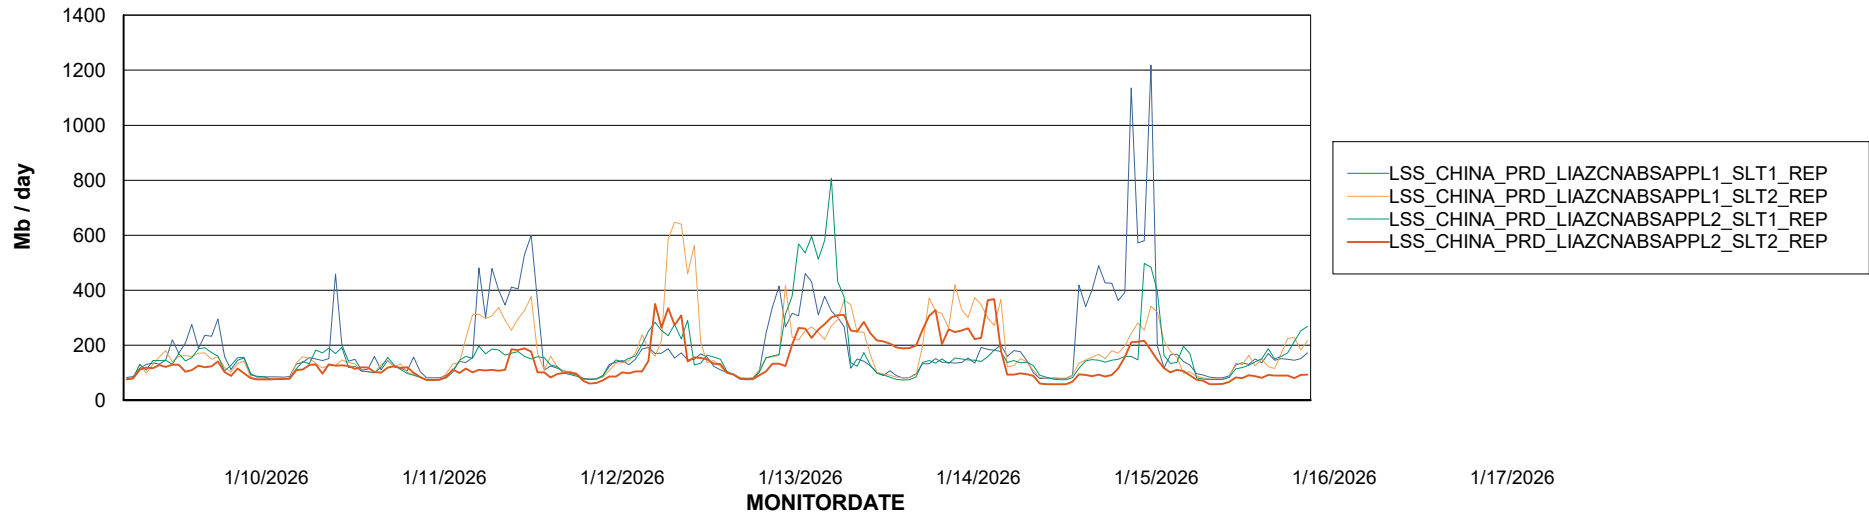

ABSSolute Application ReportServer Services

Avg memory used per ReportServer Service