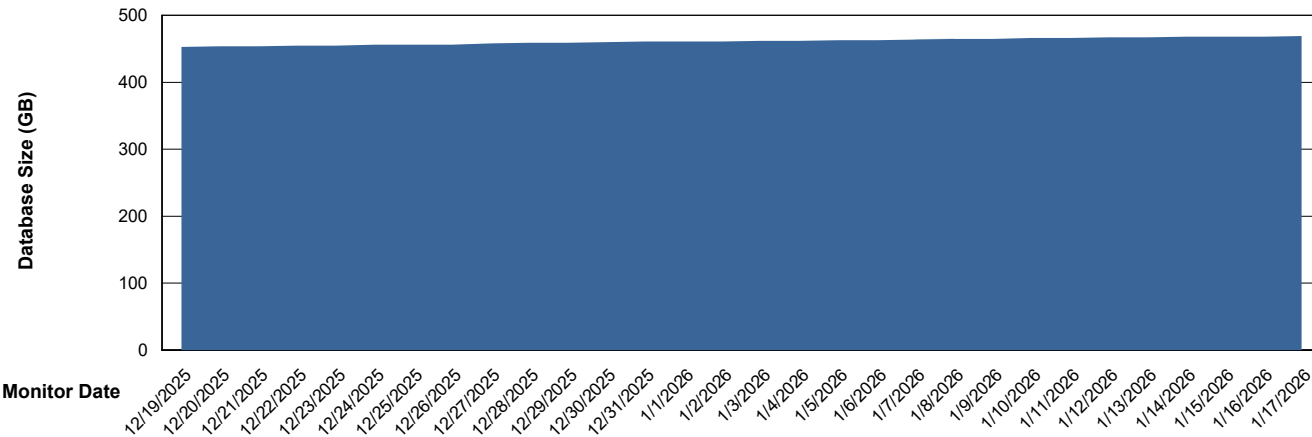

Database growth over last month

Database Tablespace LSS_CHINA_PRD_liazcnVMPABSDB1_ABS1

Date	Tablespace Name	Filesize (Gb)	Usedsize (Gb)	Percentage free
1/17/2026	ABSDATA	533	429	20
	INDX	50	20	60
1/16/2026	ABSDATA	533	429	20
	INDX	50	20	60
1/15/2026	ABSDATA	533	428	20
	INDX	50	20	60
1/14/2026	ABSDATA	533	428	20
	INDX	50	20	60
1/13/2026	ABSDATA	533	428	20
	INDX	50	20	60
1/12/2026	ABSDATA	533	427	20
	INDX	50	20	60
1/11/2026	ABSDATA	508	427	16
	INDX	50	20	60