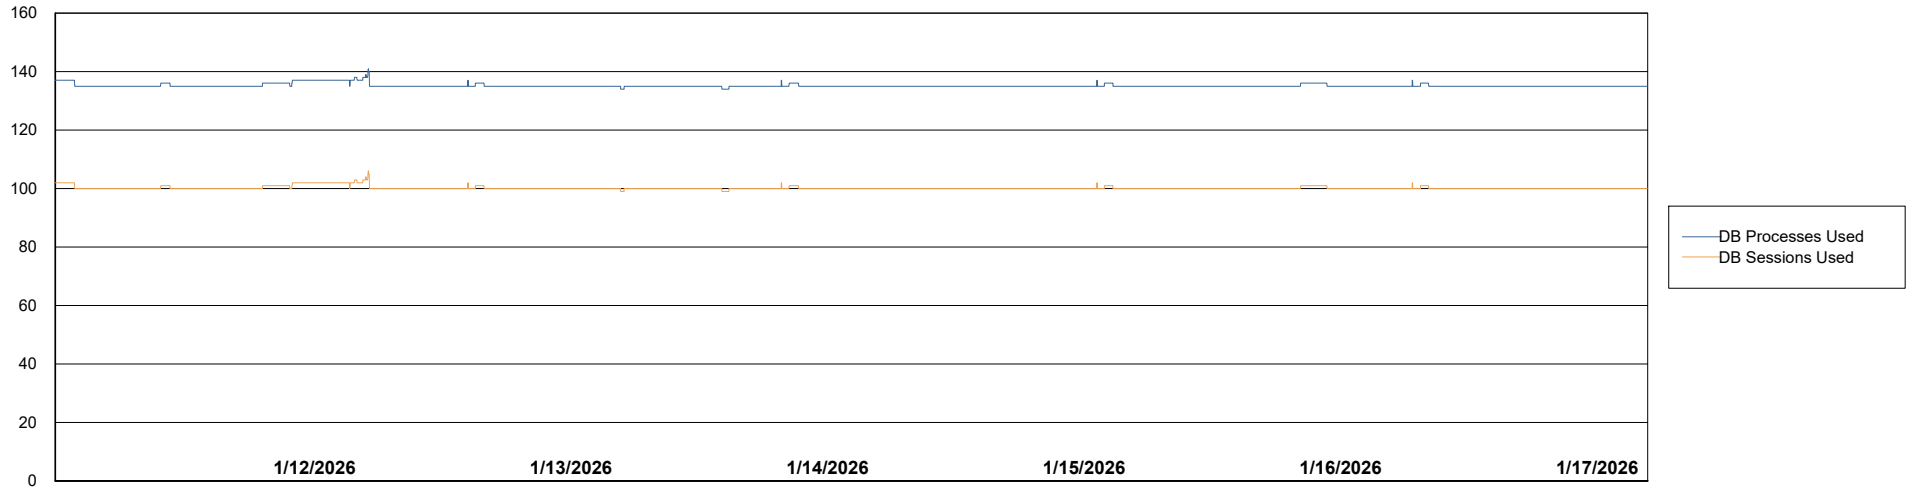

# Weekly SLA Customer Report

Customer LSS\_CHINA\_Production  
Database ID 202

Database Performance LSS\_CHINA\_PRD\_liazcnVMPABSDB2\_HSBABS1

DB Processes Max 1,000  
DB Processes Max 0  
DB Processes Max 4