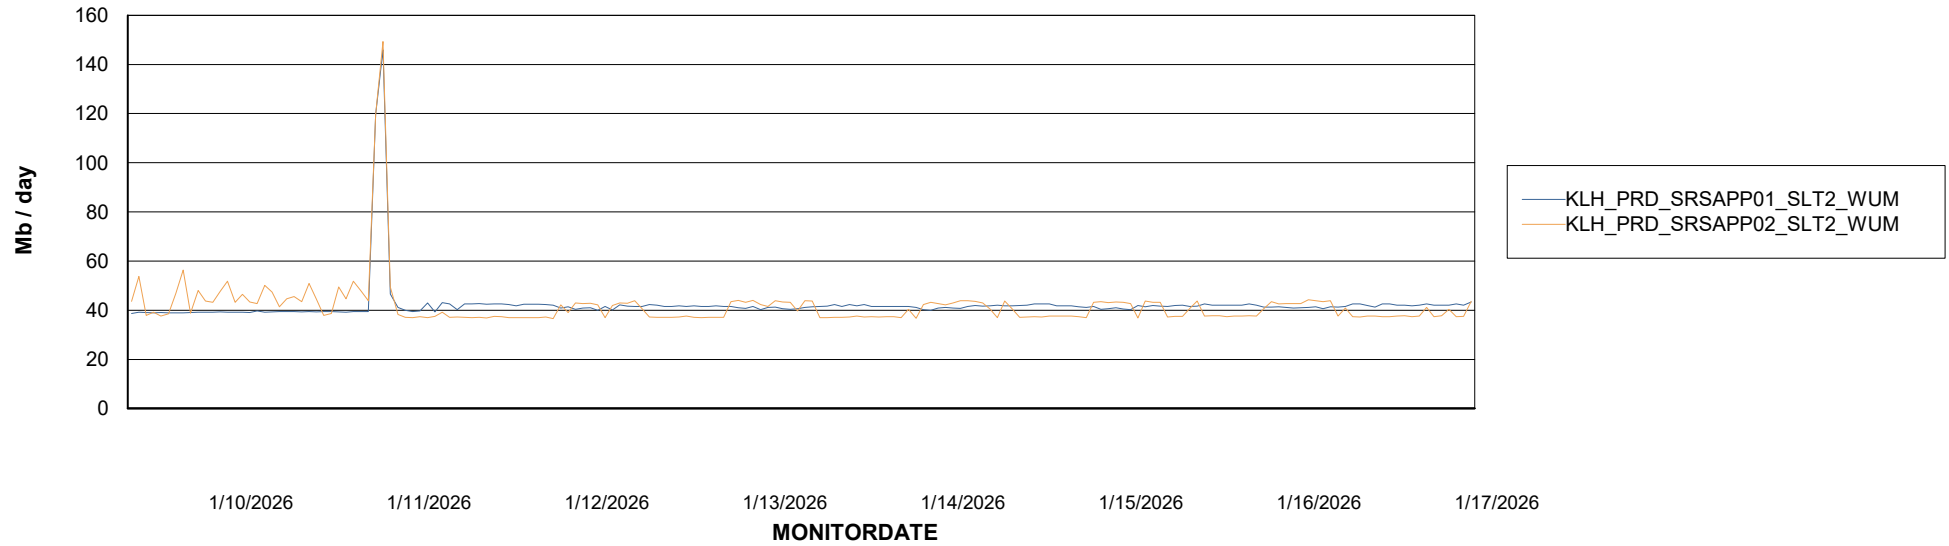

ABSSolute Web Component Services

Avg memory used per ABS Web component