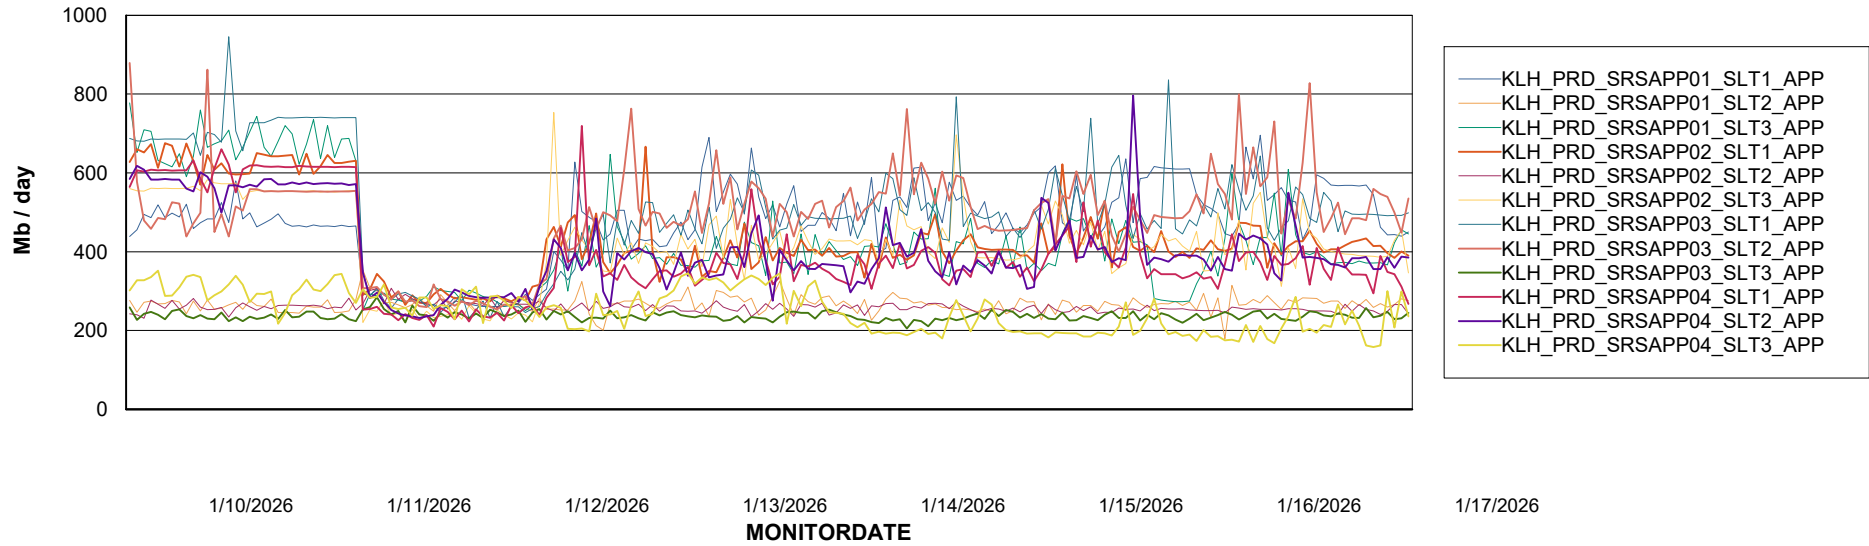

ABSSolute Application Server Services

Avg memory used per ABS Server Service