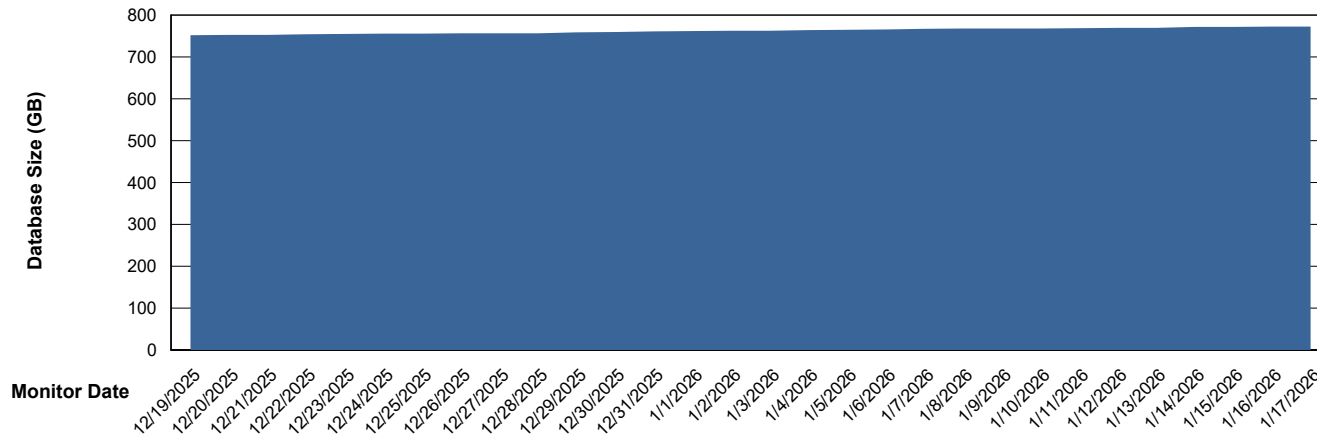

DATABASE SIZE KLH_PRD_SRSDB01_ABS1

Database growth over last month