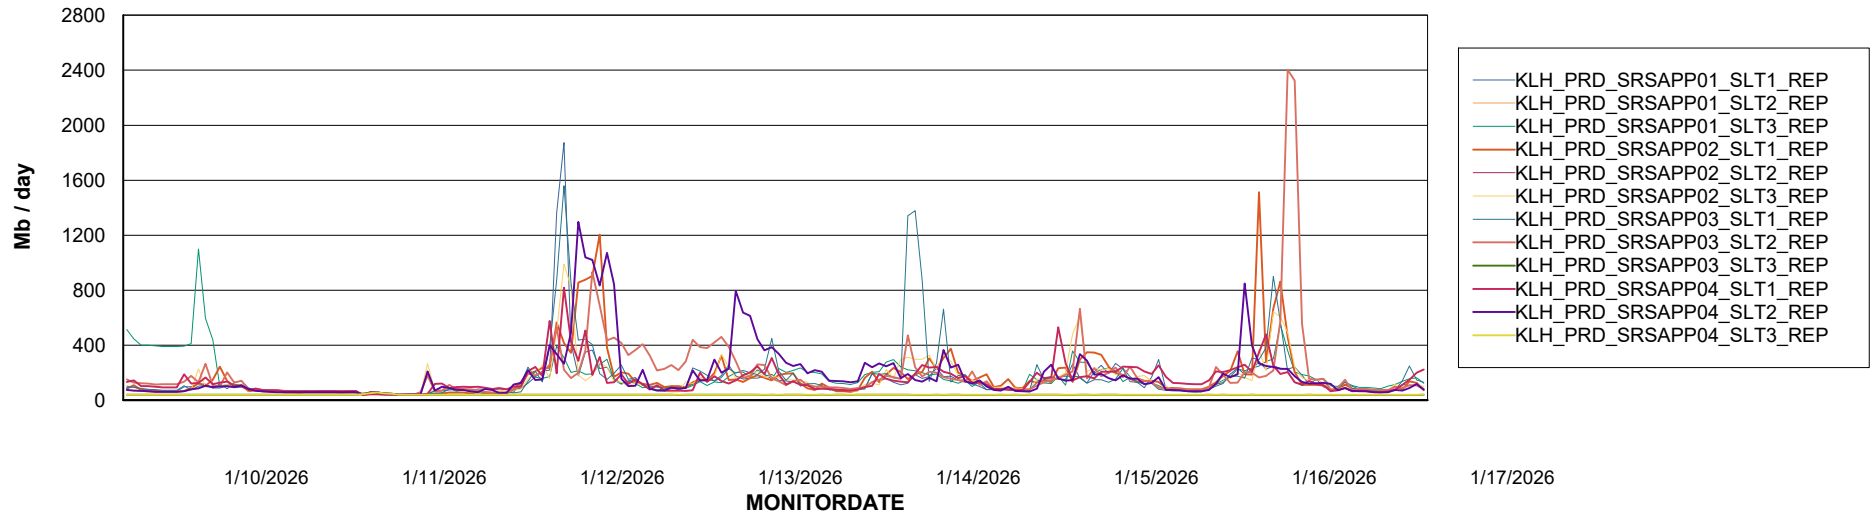

ABSSolute Application ReportServer Services

Avg memory used per ReportServer Service