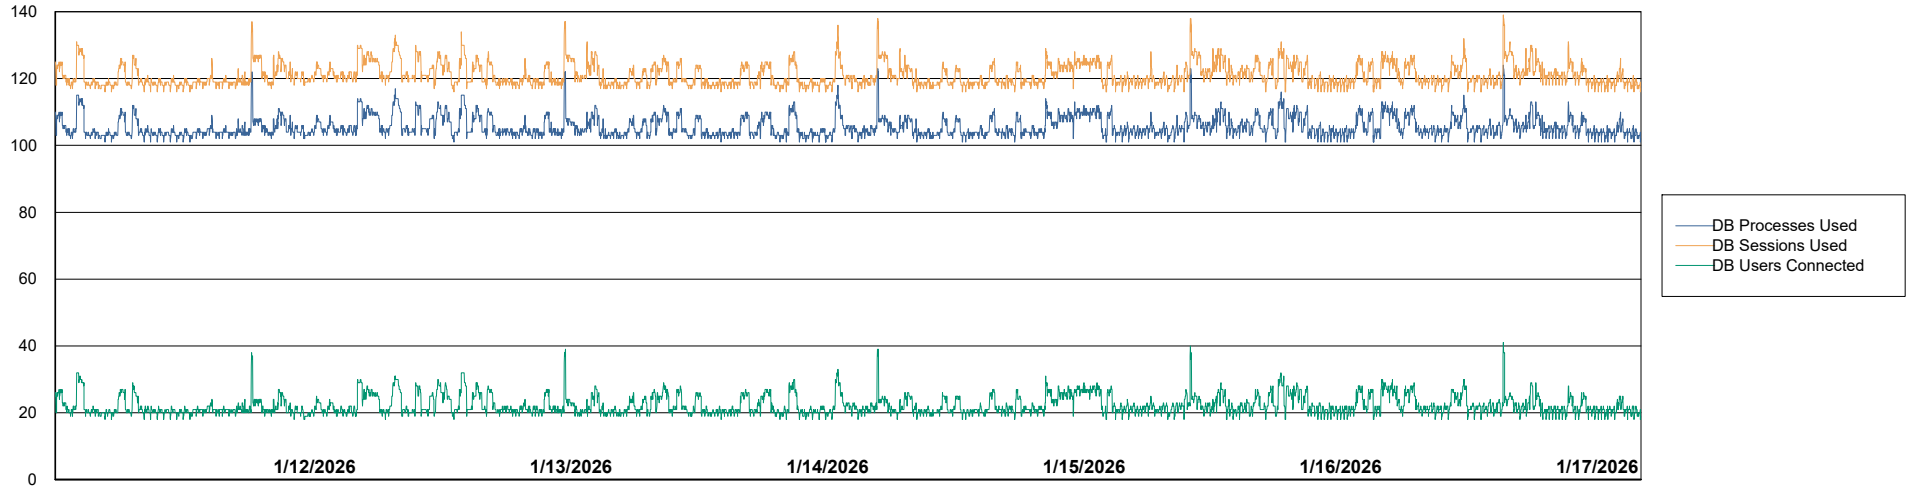

Database Performance KLH_PRD_SRSBIDB02_ABS1