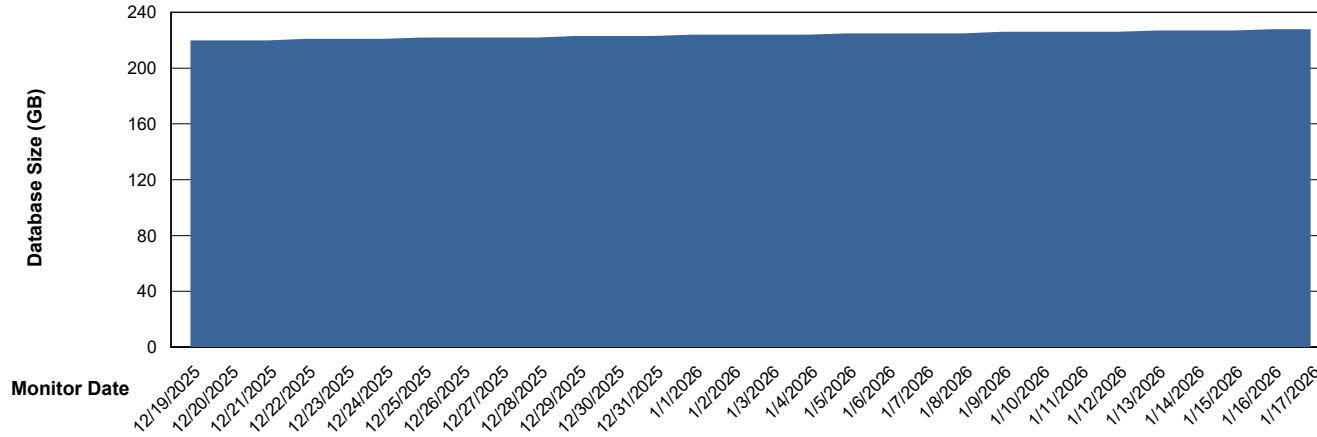

DATABASE SIZE KLH_PRD_SRSBIDB02_ABS1

Database growth over last month