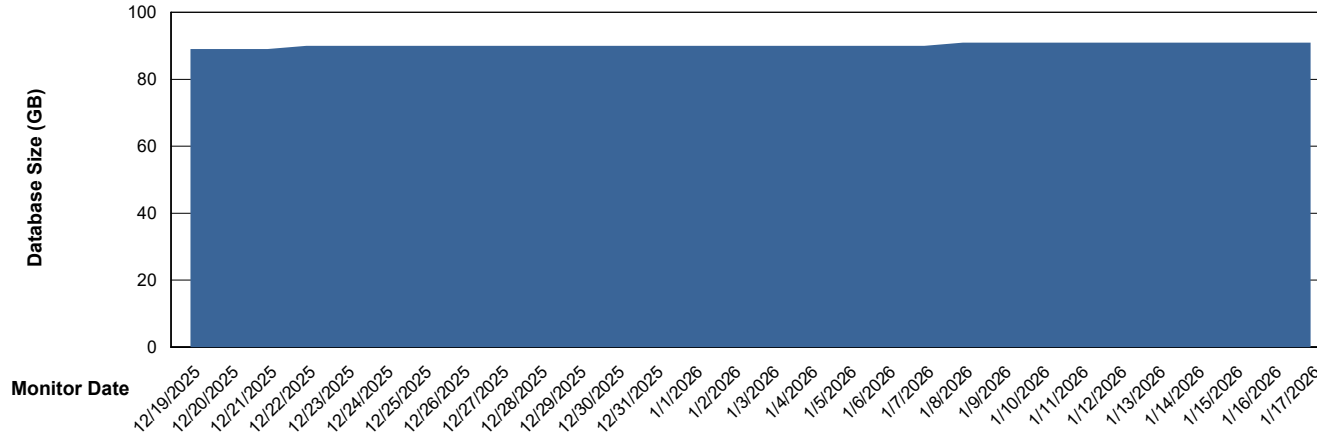

DATABASE SIZE KBR-BI-TOR_PROD_ABS1

Database growth over last month