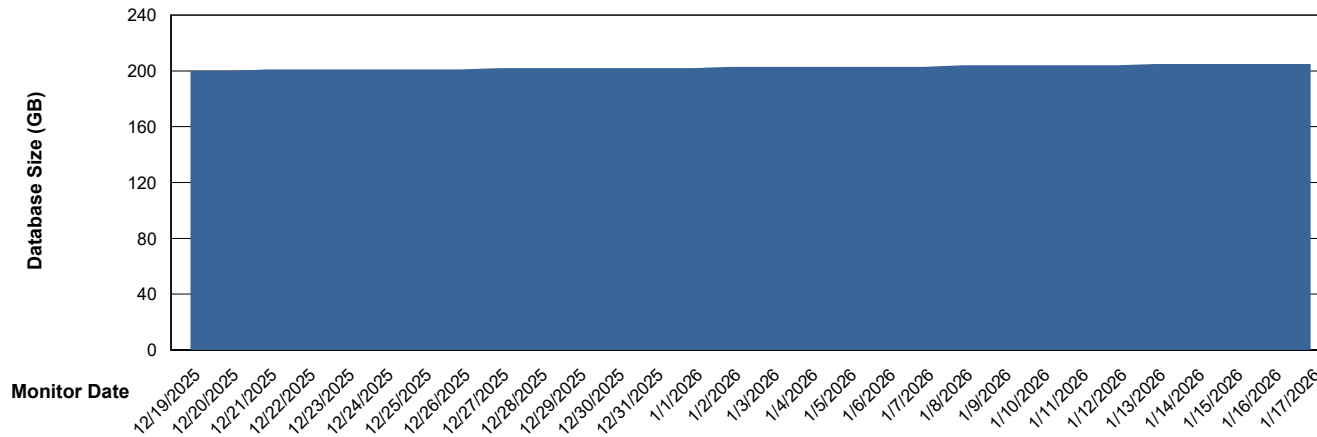

Customer KBR OCI TOR Production
Database ID 200

DATABASE SIZE KBR-BI-TOR_PROD_ABS1

Database growth over last month

DATABASE SIZE KBR-DBS1-TOR_PROD_ABS1

Database growth over last month

Weekly SLA Customer Report