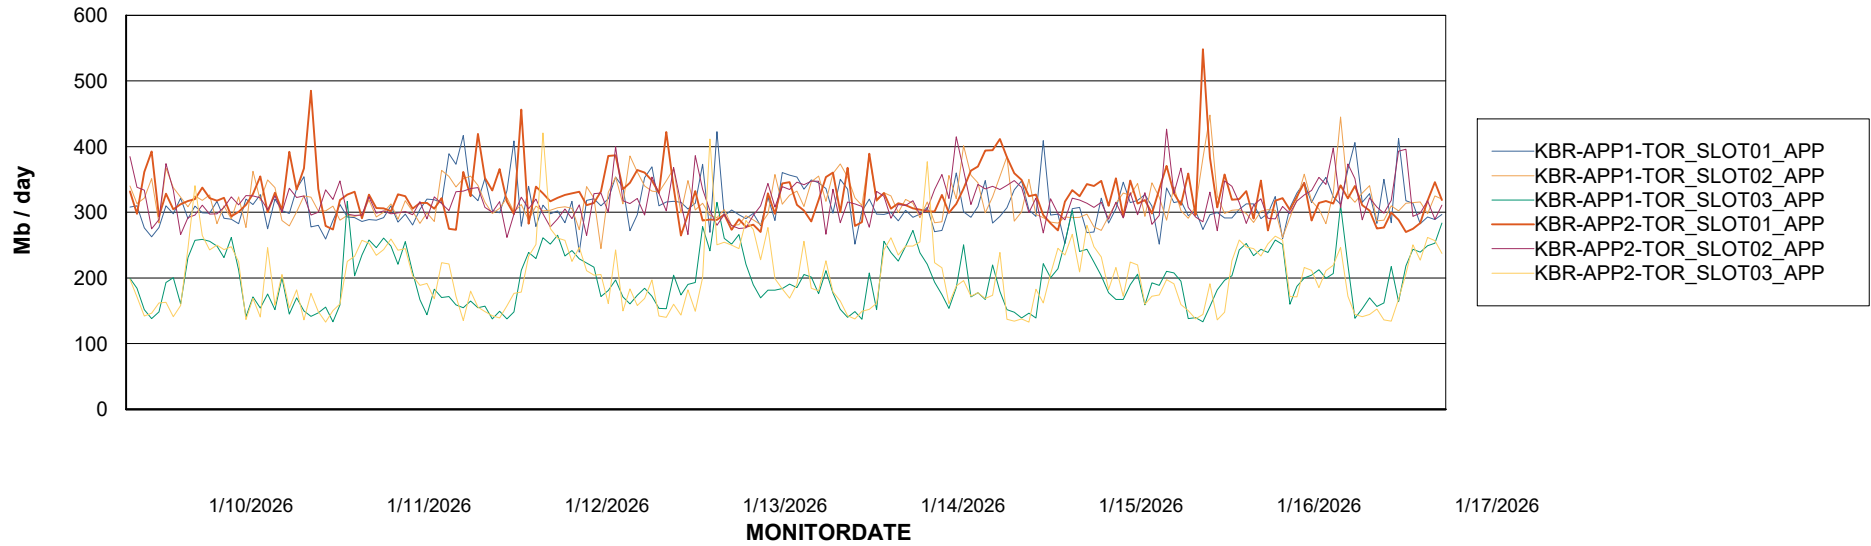

ABSSolute Application Server Services

Avg memory used per ABS Server Service