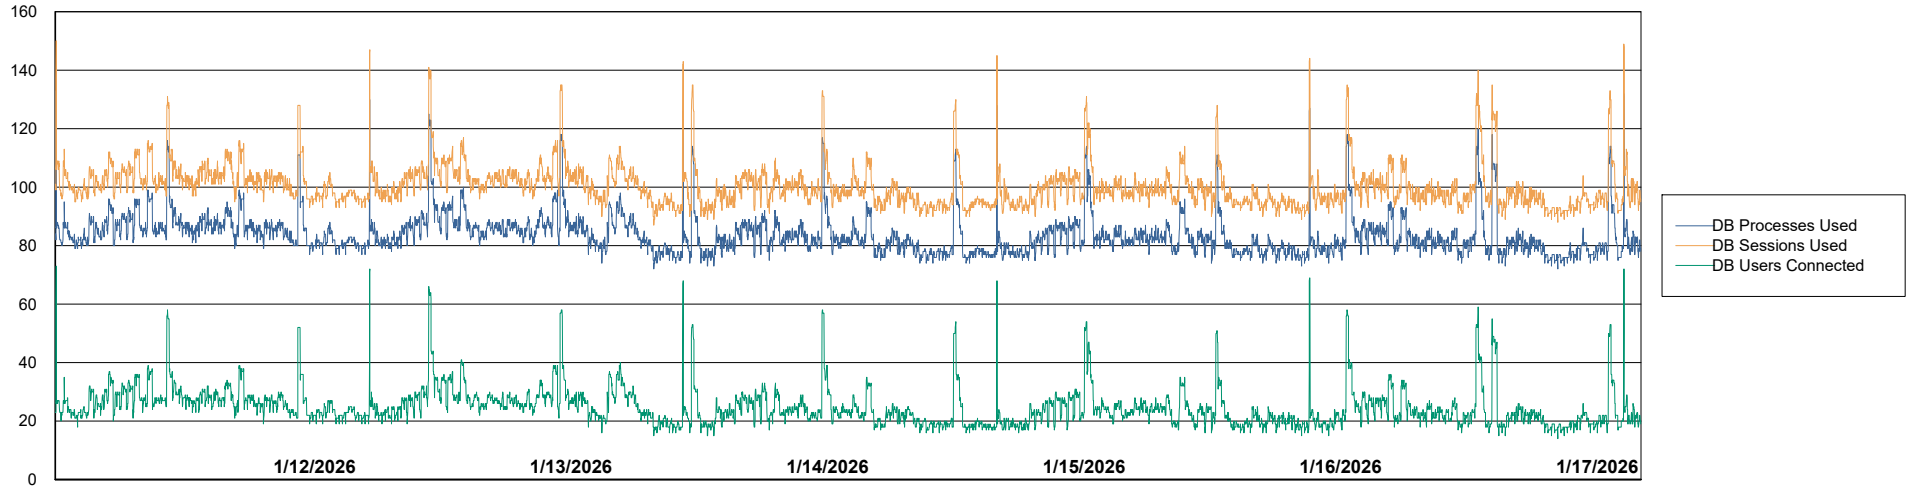

Database Performance KBR-BI-TOR_PROD_ABS1