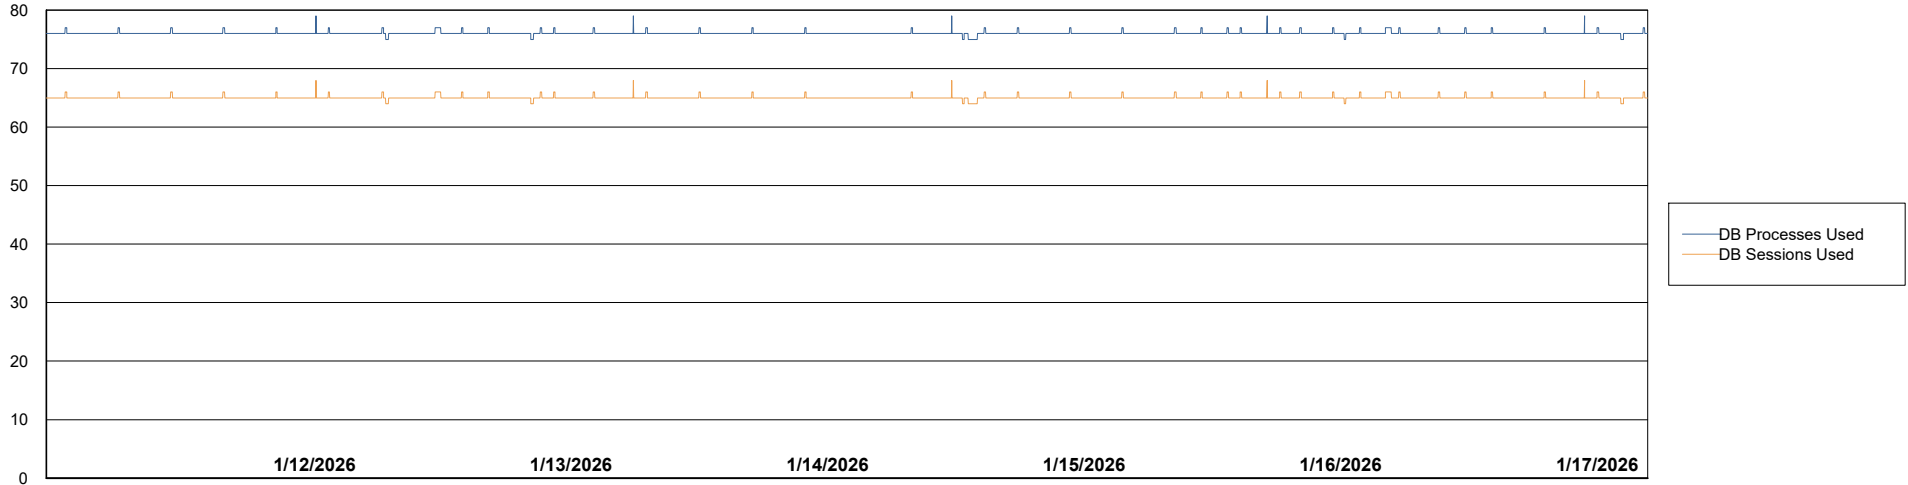

Database Performance KBR-DBS2-TOR_PROD_HSBABS1

DB Processes Max 4
DB Processes Max 0
DB Processes Max 1,000