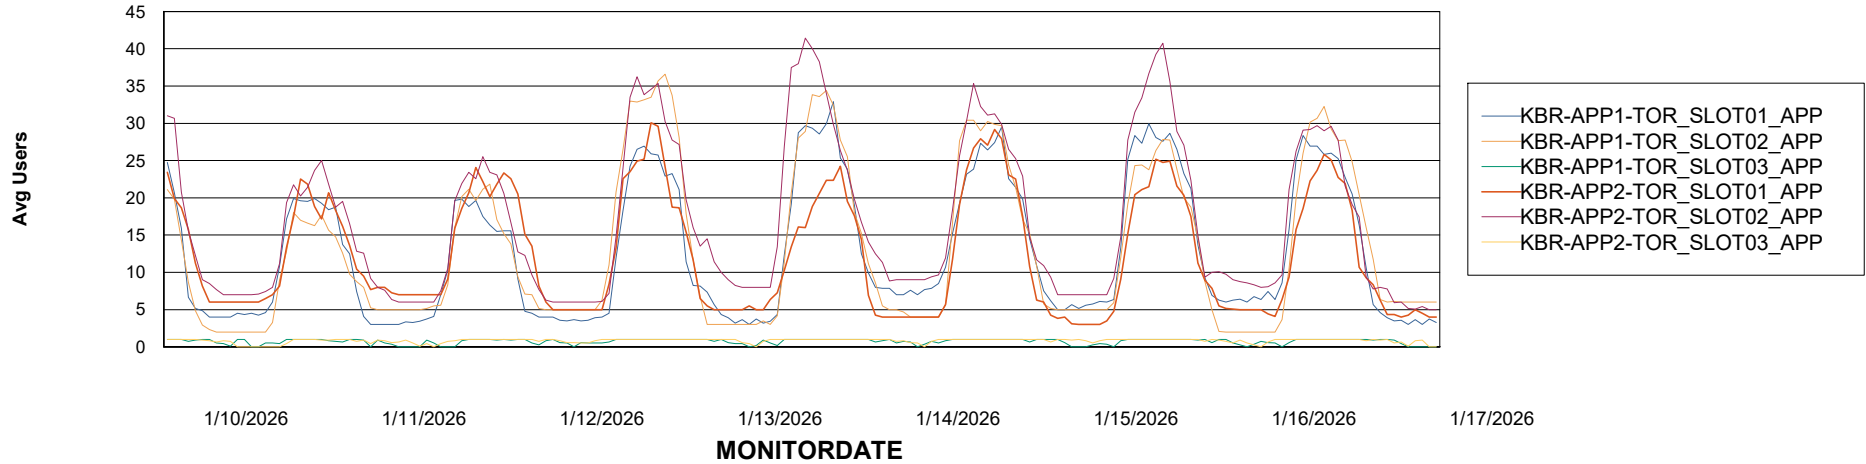

Avg users per day per ABS server