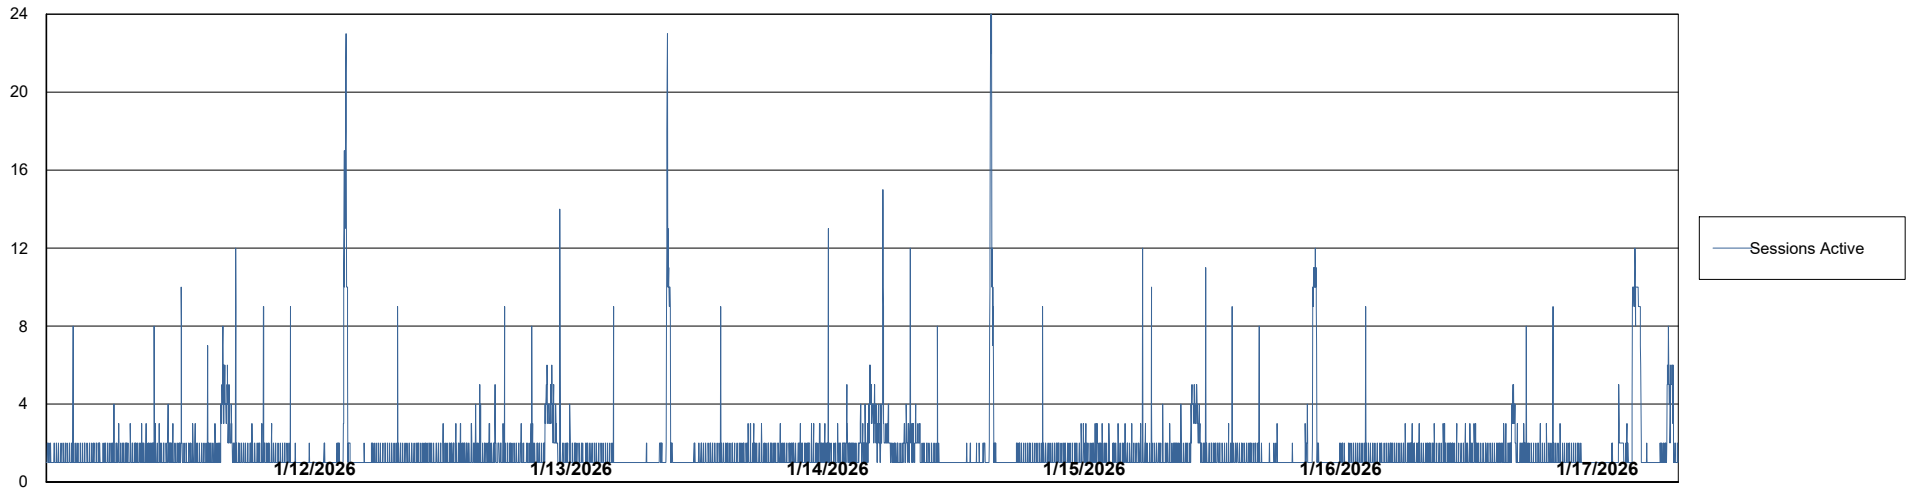

Weekly SLA Customer Report

Customer KBR OCI TOR Production
Database ID 200

Database Performance KBR-BI-TOR_PROD_ABS1

Weekly SLA Customer Report

Customer KBR OCI TOR Production
Database ID 200

Database Performance KBR-DBS1-TOR_PROD_ABS1