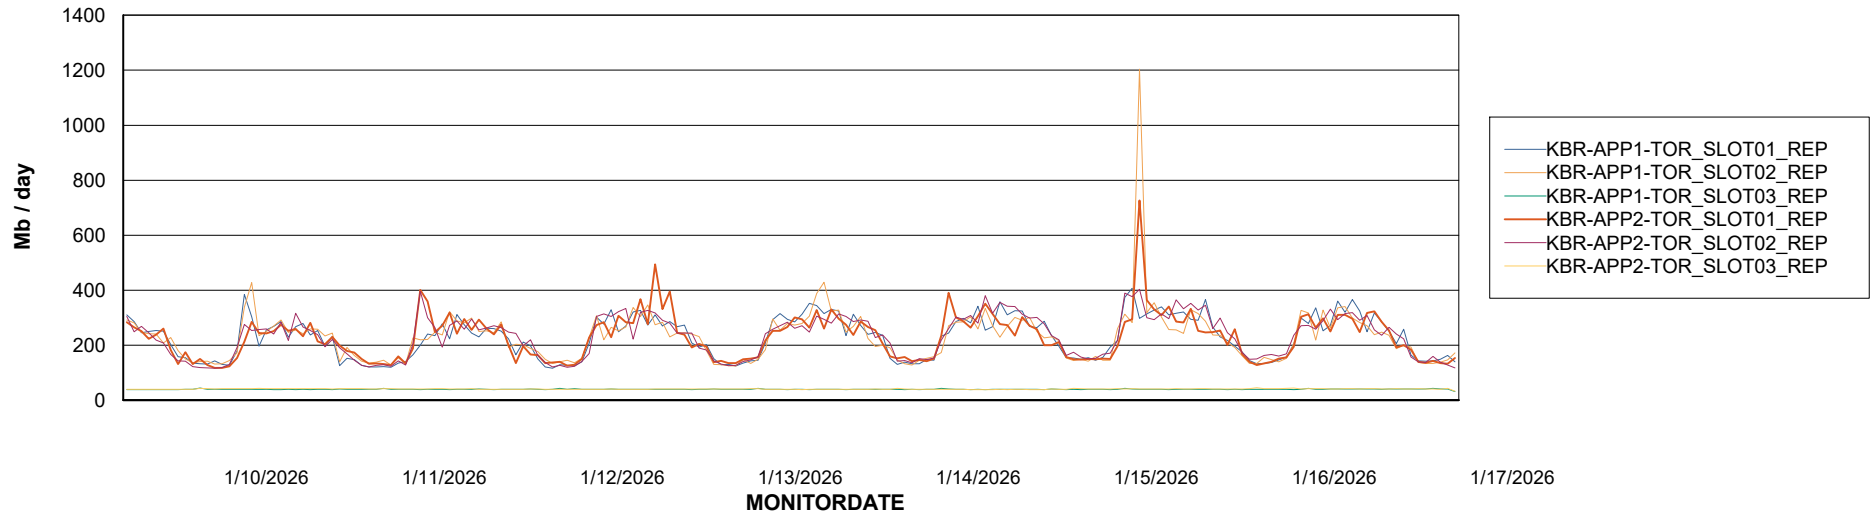

Avg memory used per ABS Server Service

Avg users per day per ABS server

Weekly SLA Customer Report

Customer KBR OCI TOR Production
Database ID 200

ABSSolute Application ReportServer Services

Avg memory used per ReportServer Service