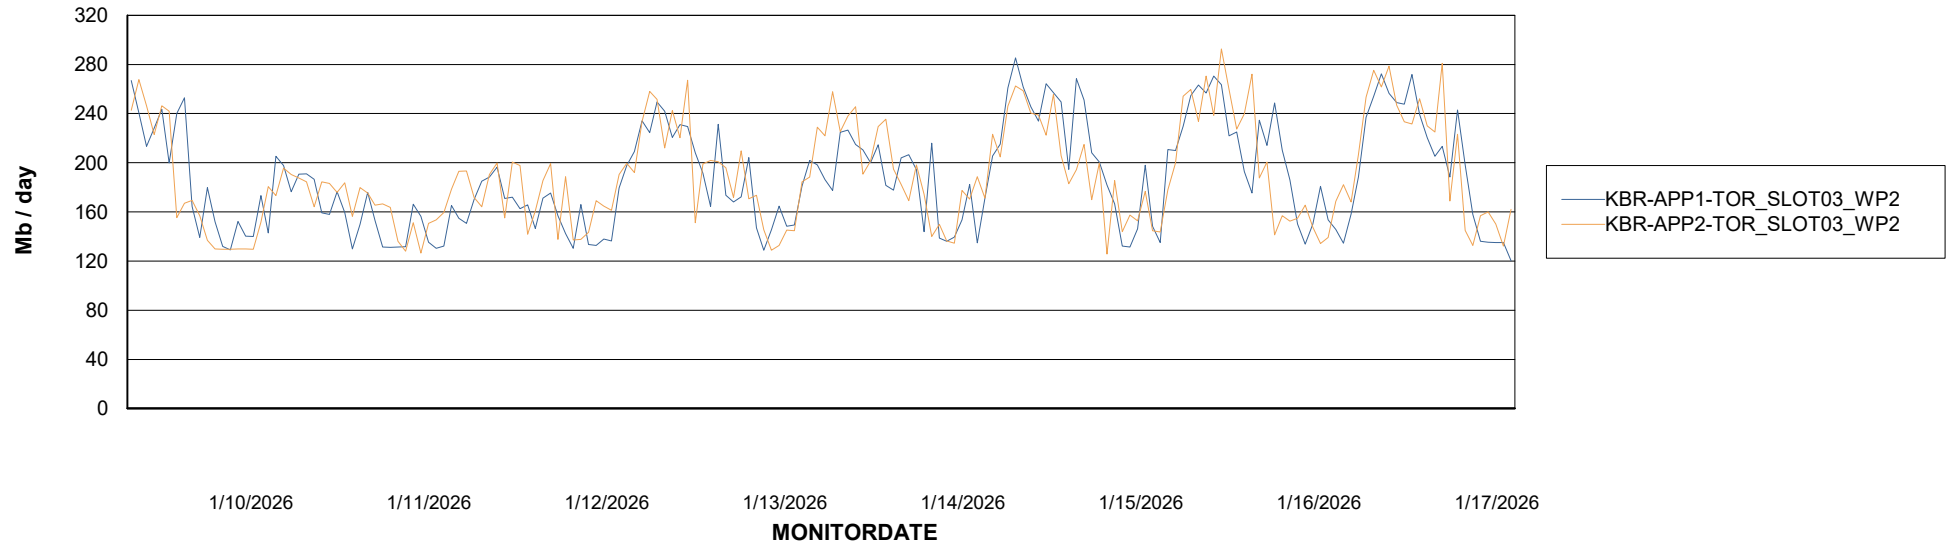

ABSolute Web Component Services

Avg memory used per ABS Web component