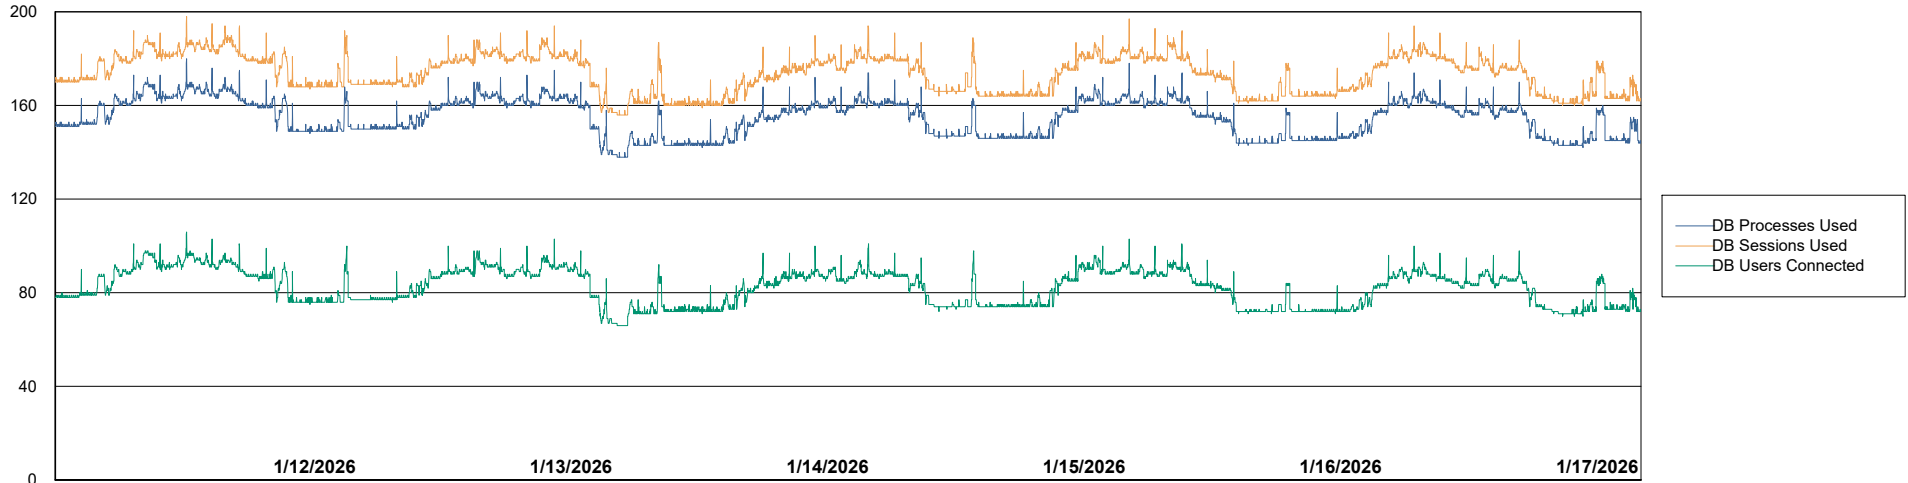

Weekly SLA Customer Report

Customer KBR OCI TOR Production
Database ID 200

Database Performance KBR-BI-TOR_PROD_ABS1

Weekly SLA Customer Report

Customer KBR OCI TOR Production
Database ID 200

Database Performance KBR-DBS1-TOR_PROD_ABS1