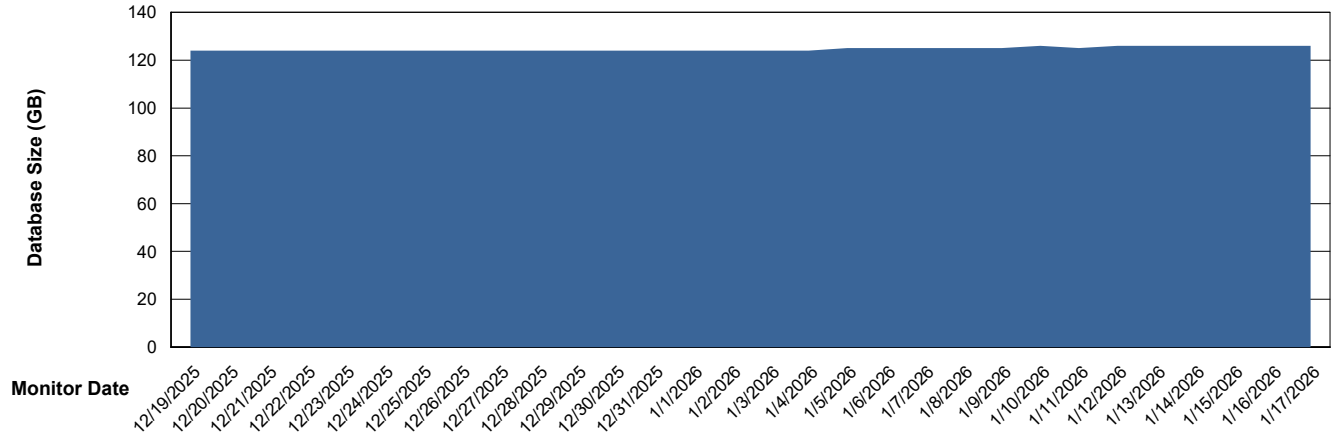

Weekly SLA Customer Report

Customer GLG_Production
Database ID 221

Database Performance GLG_PRD_GLGSSABSAIO01_HSBABS1

DB Processes Max 1,000

Weekly SLA Customer Report

Customer GLG_Production
Database ID 221

DATABASE SIZE GLG_PRD_GLGSPABSAIO01_ABS1

Database growth over last month

DATABASE SIZE GLG_PRD_GLGSPABSBI2_ABS1

Database growth over last month

Weekly SLA Customer Report

Customer GLG_Production
Database ID 221