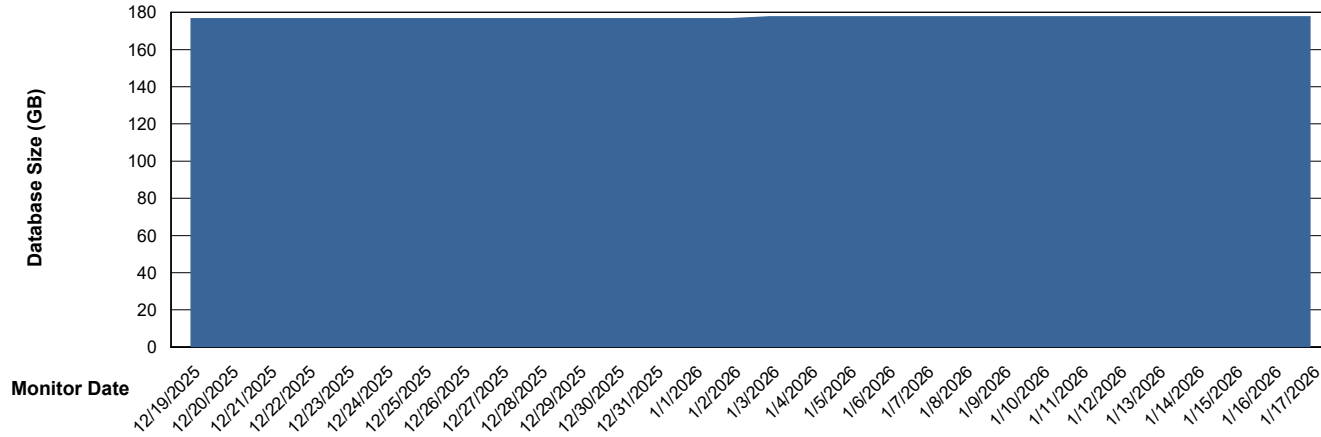

Weekly SLA Customer Report

Customer EUT_Production
Database ID 114

Database Performance EUT_EUP_PRD_URVINA22T_DB_ABS1

Weekly SLA Customer Report

Customer EUT_Production
Database ID 114

Database Performance EUT_URM_PRD_URVINA26_DB_ABS1

Weekly SLA Customer Report

Customer EUT_Production
Database ID 114

DATABASE SIZE EUT_EUP_PRD_URVINA22T_DB_ABS1

Database growth over last month

DATABASE SIZE EUT_URM_PRD_URVINA26_DB_ABS1

Database growth over last month