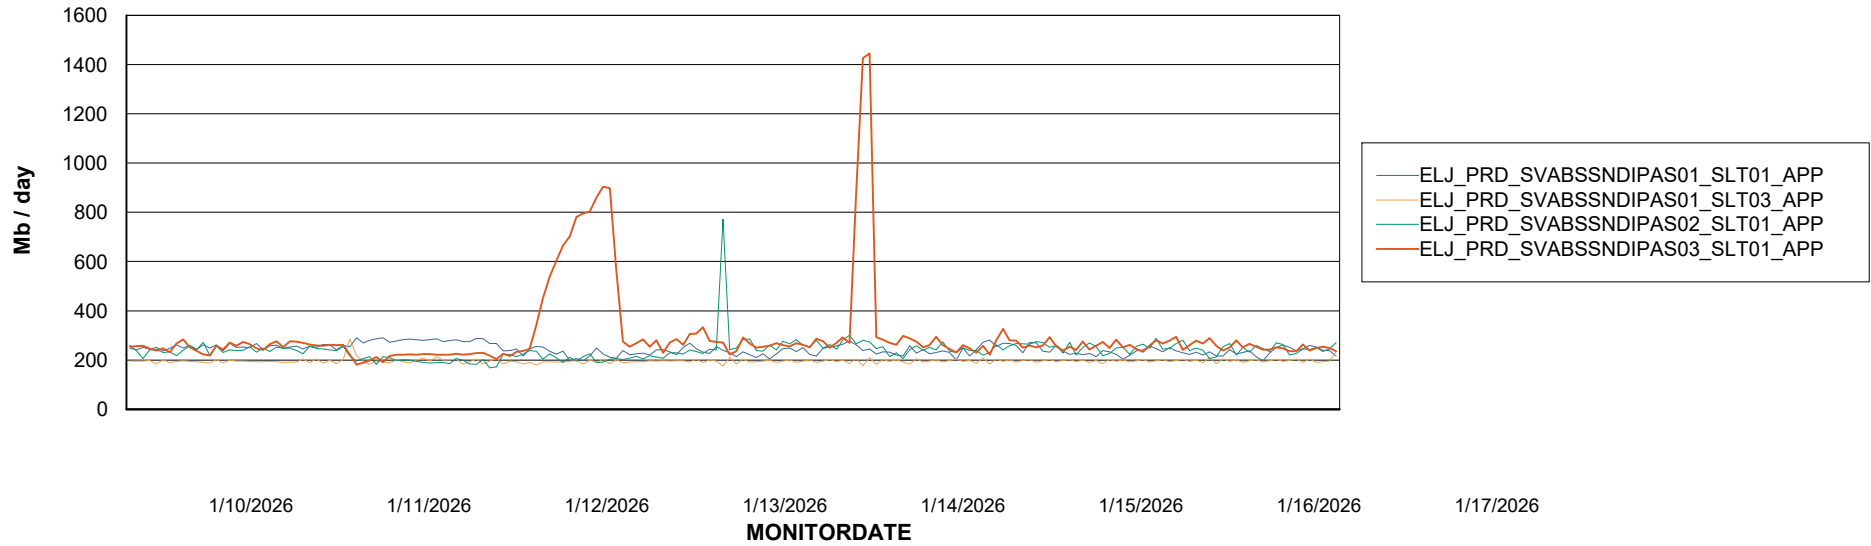

ABSSolute Application Server Services

Avg memory used per ABS Server Service