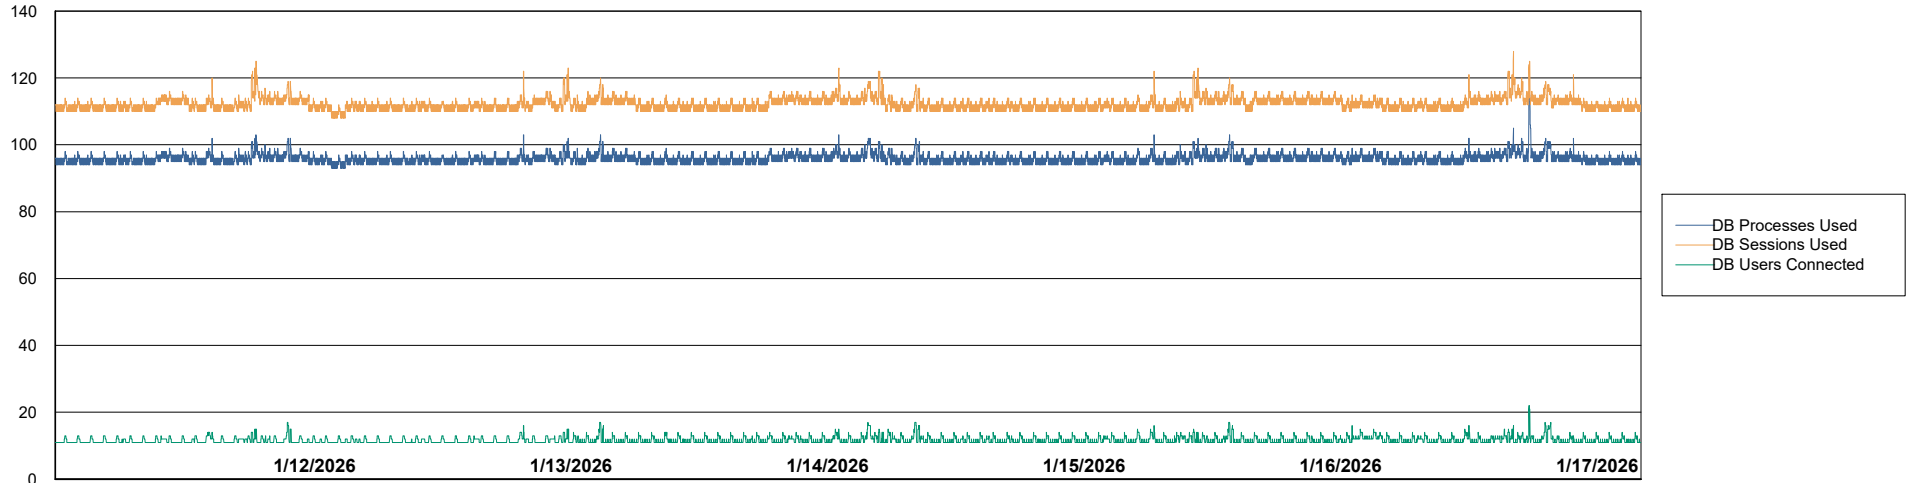

Database Performance ELJ_PRD_FRASEQXPRDDB03_ABS1