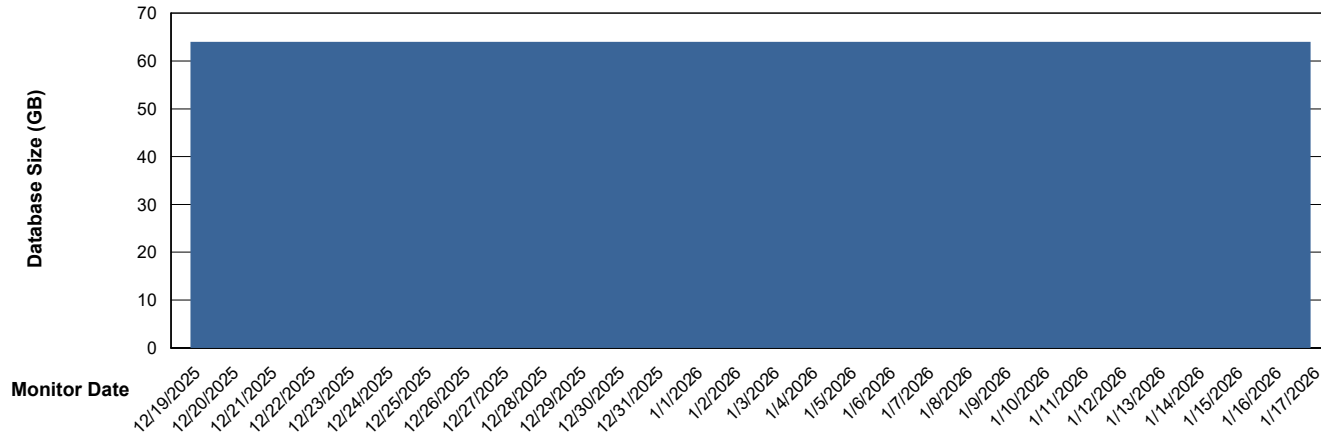

# Weekly SLA Customer Report

Customer ELJ Production  
Database ID 72

DATABASE SIZE ELJ\_PRD\_FRASEQXPRDDB01\_ABS1

### Database growth over last month

DATABASE SIZE ELJ\_PRD\_FRASEQXPRDDB03\_ABS1

### Database growth over last month