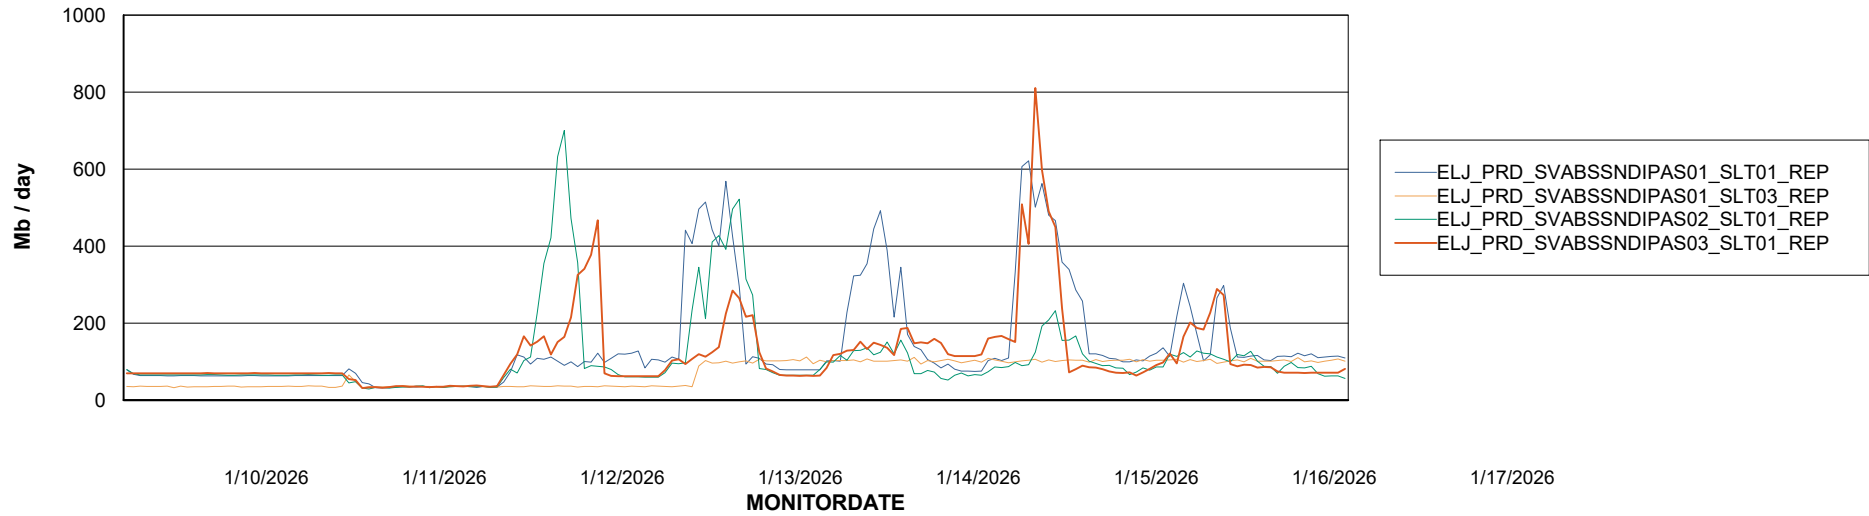

ABSSolute Application ReportServer Services

Avg memory used per ReportServer Service