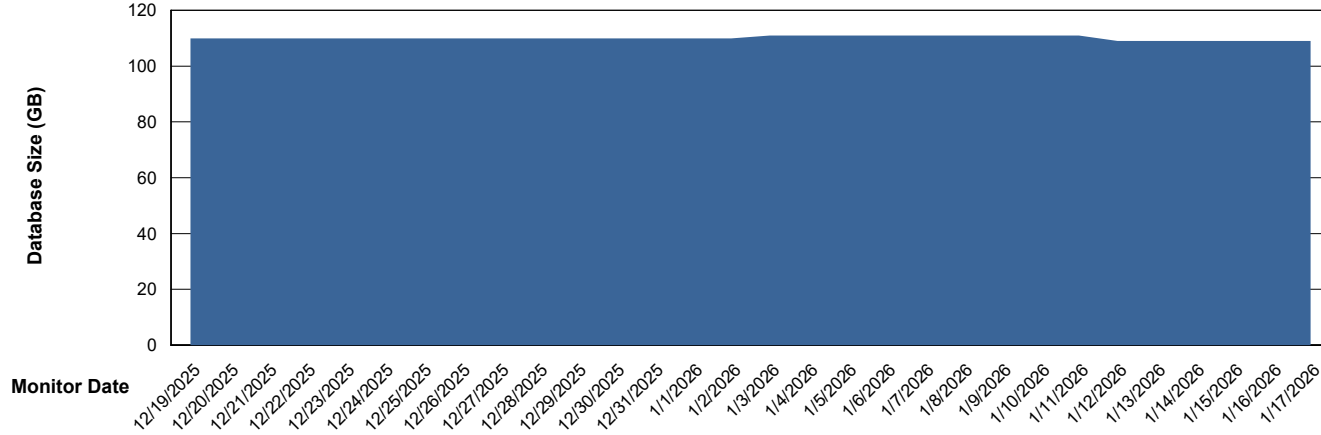

DATABASE SIZE ELJ_PRD_FRASEQXPRDDB01_ABS1

Database growth over last month