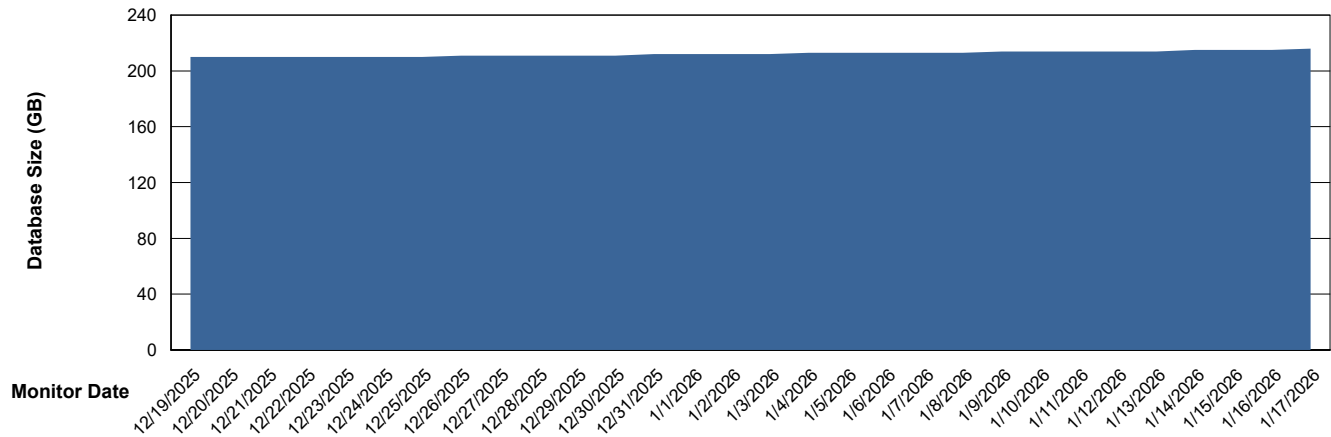

Weekly SLA Customer Report

Customer ELI_Production
Database ID 62

Database Performance ELI_PRD_FRASINTQUADB01_HSBABS1

DB Processes Max 1,000

Weekly SLA Customer Report

Customer ELI_Production
Database ID 62

DATABASE SIZE ELI_PRD_FRASEQXPRDDB04-BI_ABS1

Database growth over last month

DATABASE SIZE ELI_PRD_FRASINTPRDDB01_ABS1

Database growth over last month

Weekly SLA Customer Report

Customer ELI_Production
Database ID 62