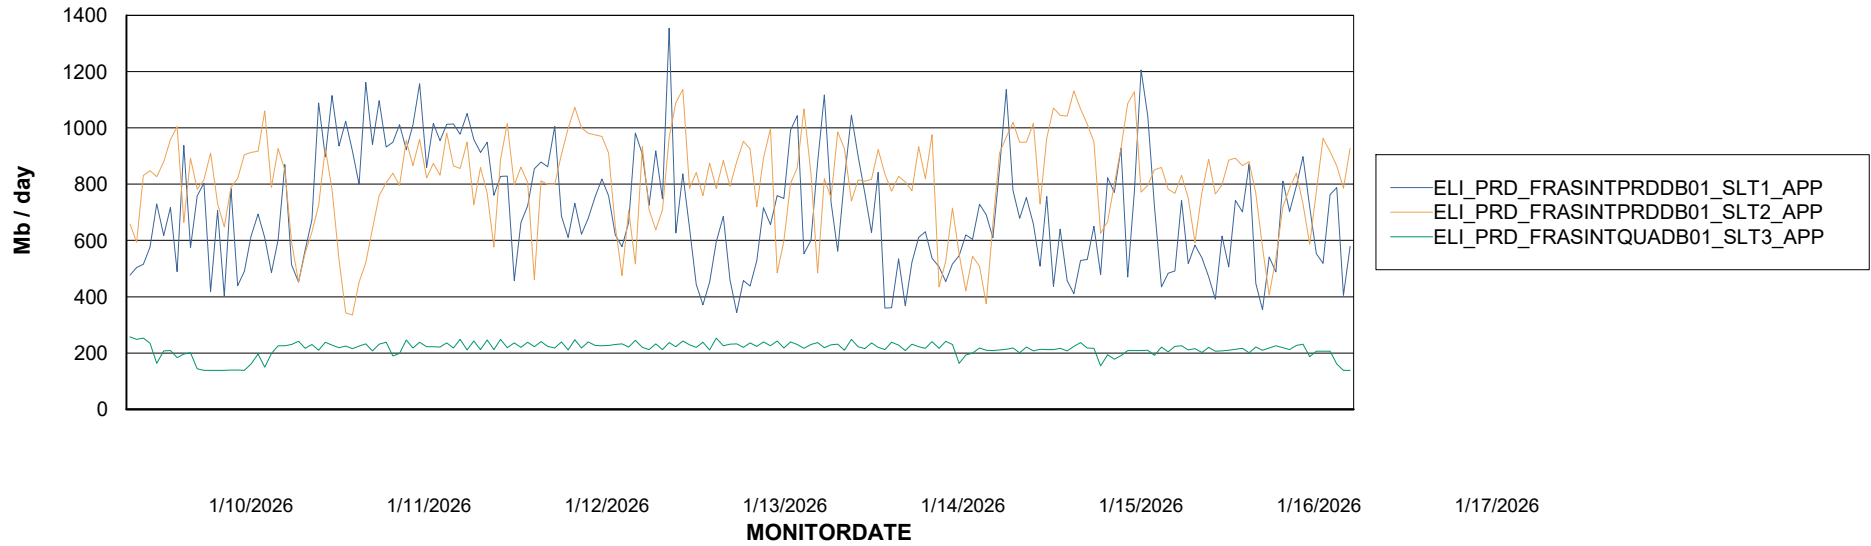

ABSSolute Application Server Services

Avg memory used per ABS Server Service