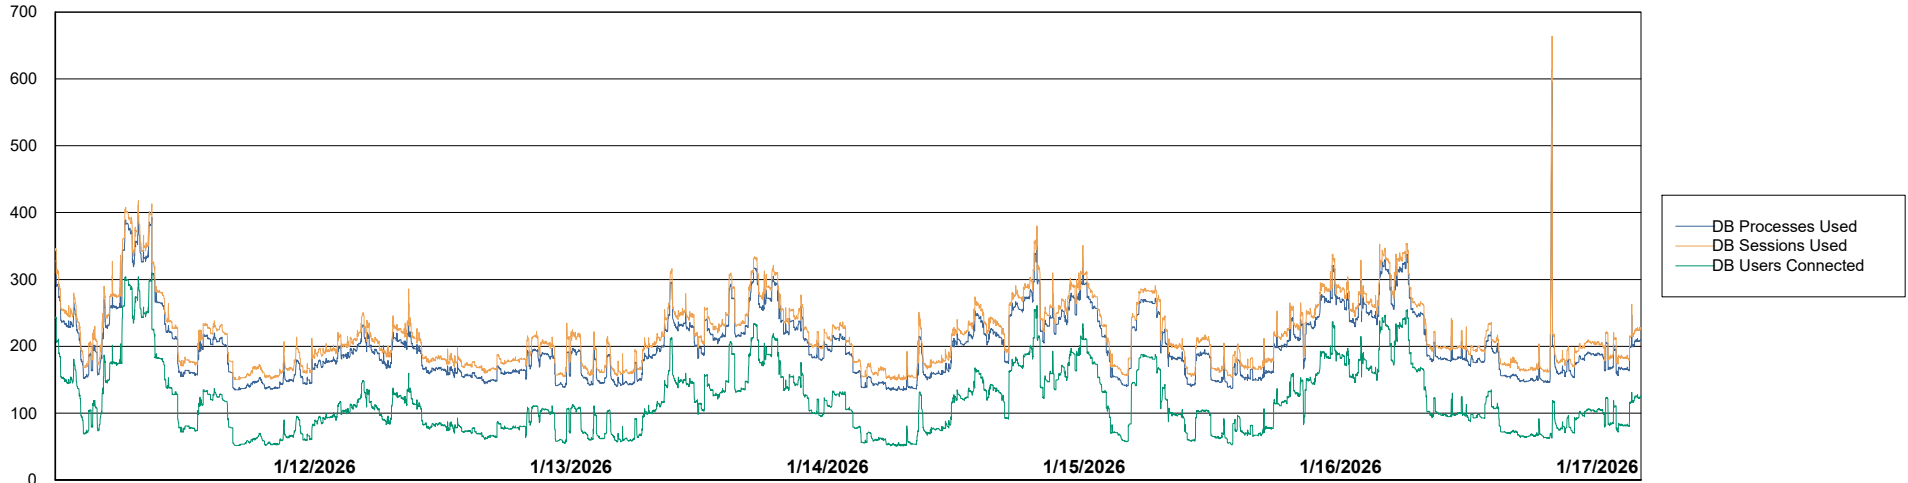

Weekly SLA Customer Report

Customer ELI_Production
Database ID 62

Database Performance ELI_PRD_FRASEQXPRDDB04-BI_ABS1

Weekly SLA Customer Report

Customer ELI_Production
Database ID 62

Database Performance ELI_PRD_FRASINTPRDDB01_ABS1