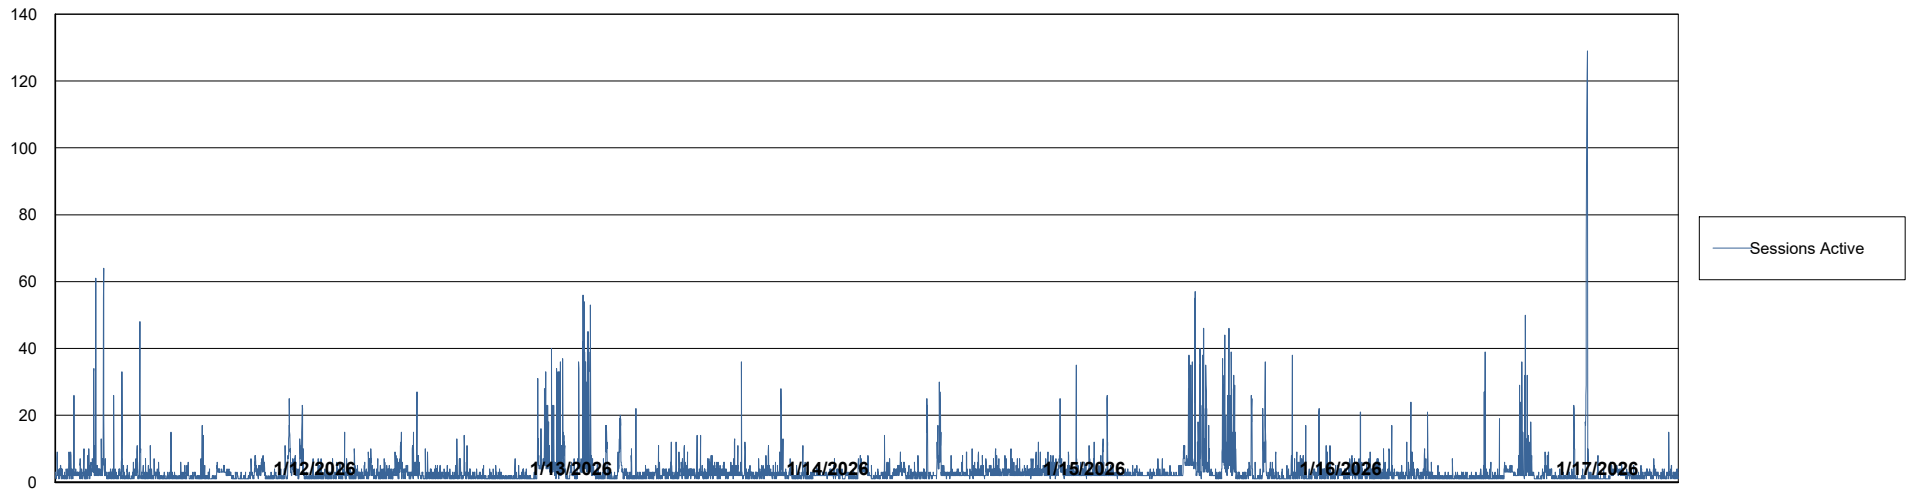

Weekly SLA Customer Report

Customer ELI_Production
Database ID 62

Database Performance ELI_PRD_FRASEQXPRDDB04-BI_ABS1

Weekly SLA Customer Report

Customer ELI_Production
Database ID 62

Database Performance ELI_PRD_FRASINTPRDDB01_ABS1