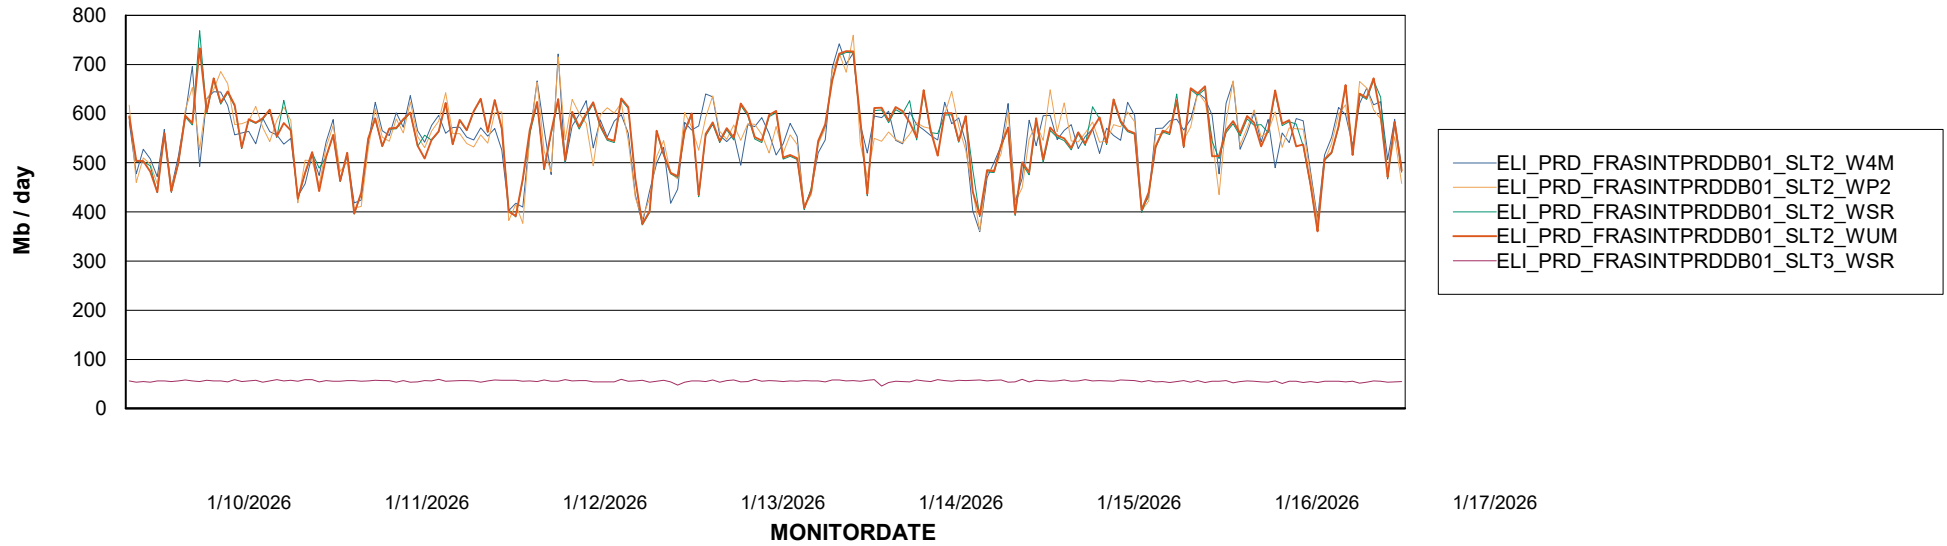

ABSolute Web Component Services

Avg memory used per ABS Web component