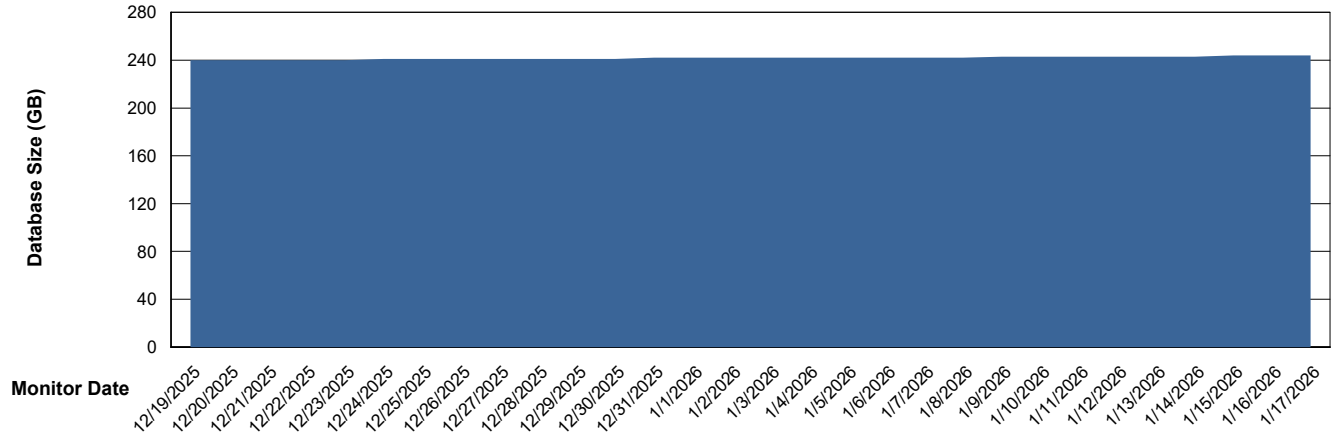

Weekly SLA Customer Report

Customer ELI_Production
Database ID 62

Database Performance ELI_PRD_FRASINTQUADB01_HSBABS1

DB Processes Max 1,000

Weekly SLA Customer Report

Customer ELI_Production
Database ID 62

DATABASE SIZE ELI_PRD_FRASEQXPRDDB04-BI_ABS1

Database growth over last month

DATABASE SIZE ELI_PRD_FRASINTPRDDB01_ABS1

Database growth over last month

Weekly SLA Customer Report

Customer ELI_Production
Database ID 62