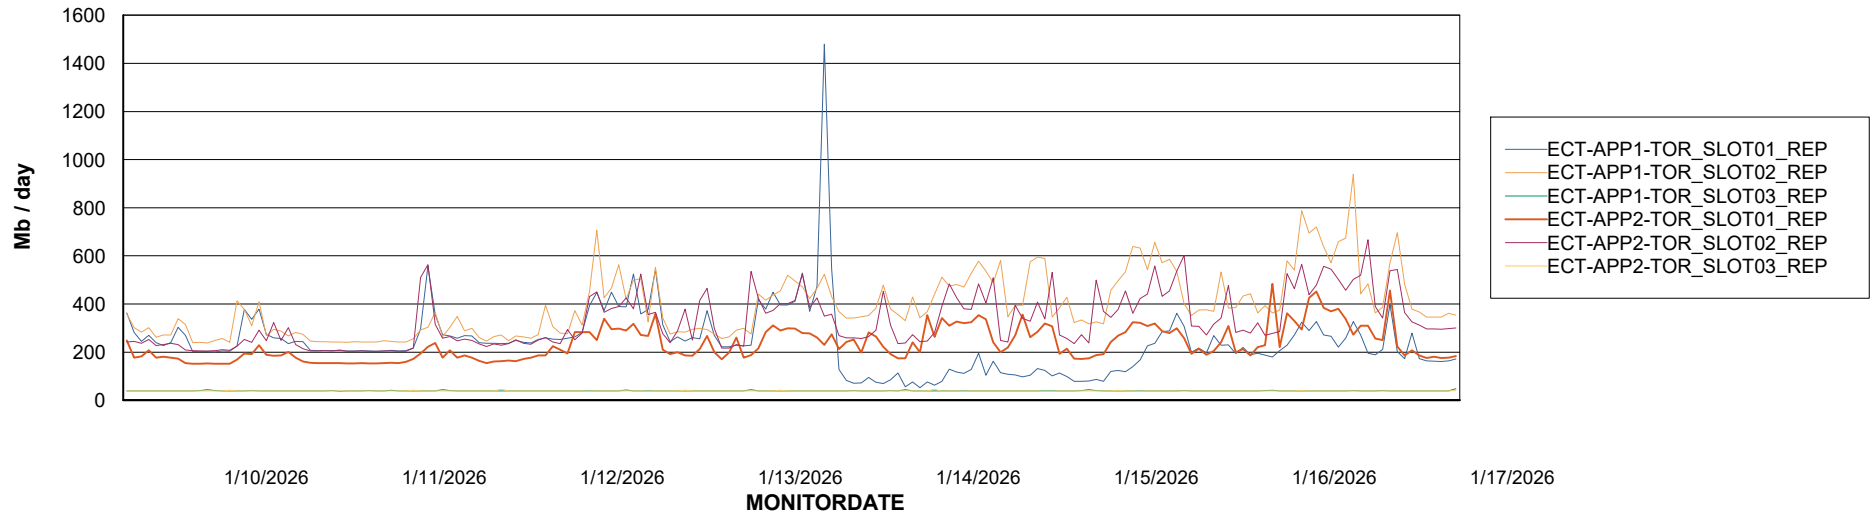

ABSSolute Application ReportServer Services

Avg memory used per ReportServer Service