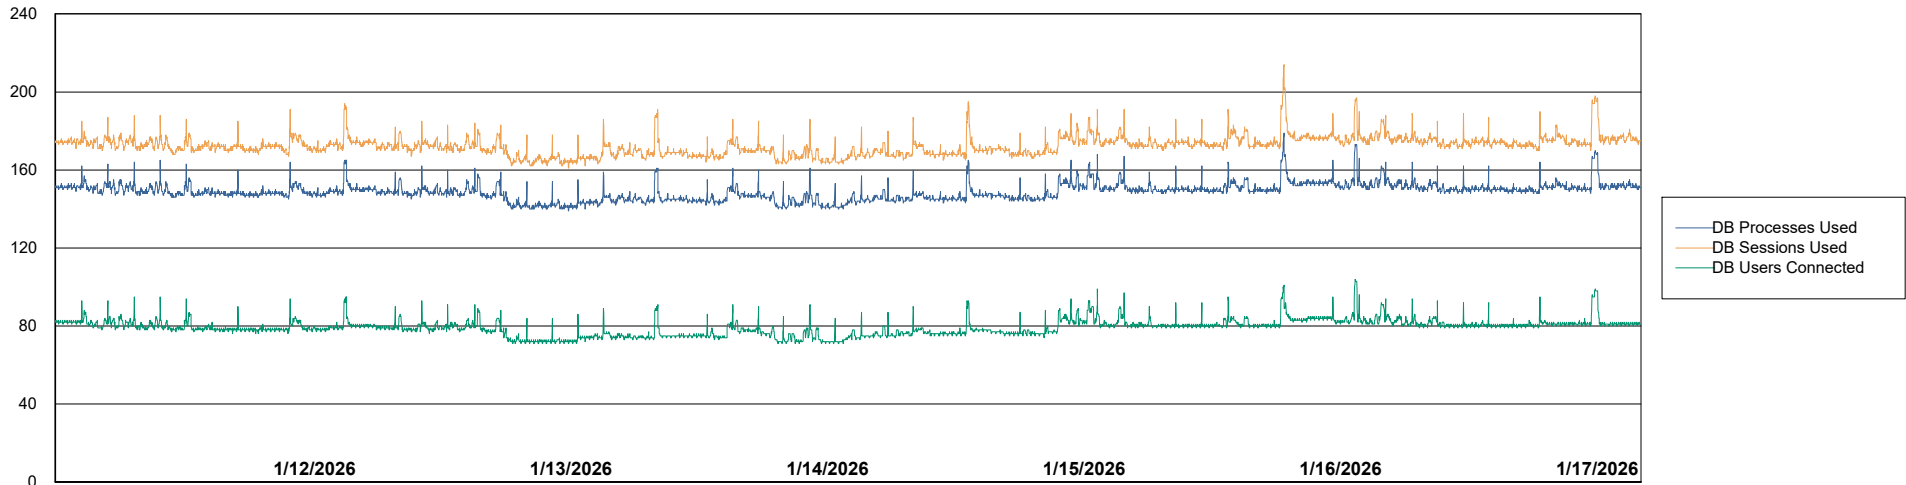

Database Performance ECT-DBS1-TOR_PROD_ABS1