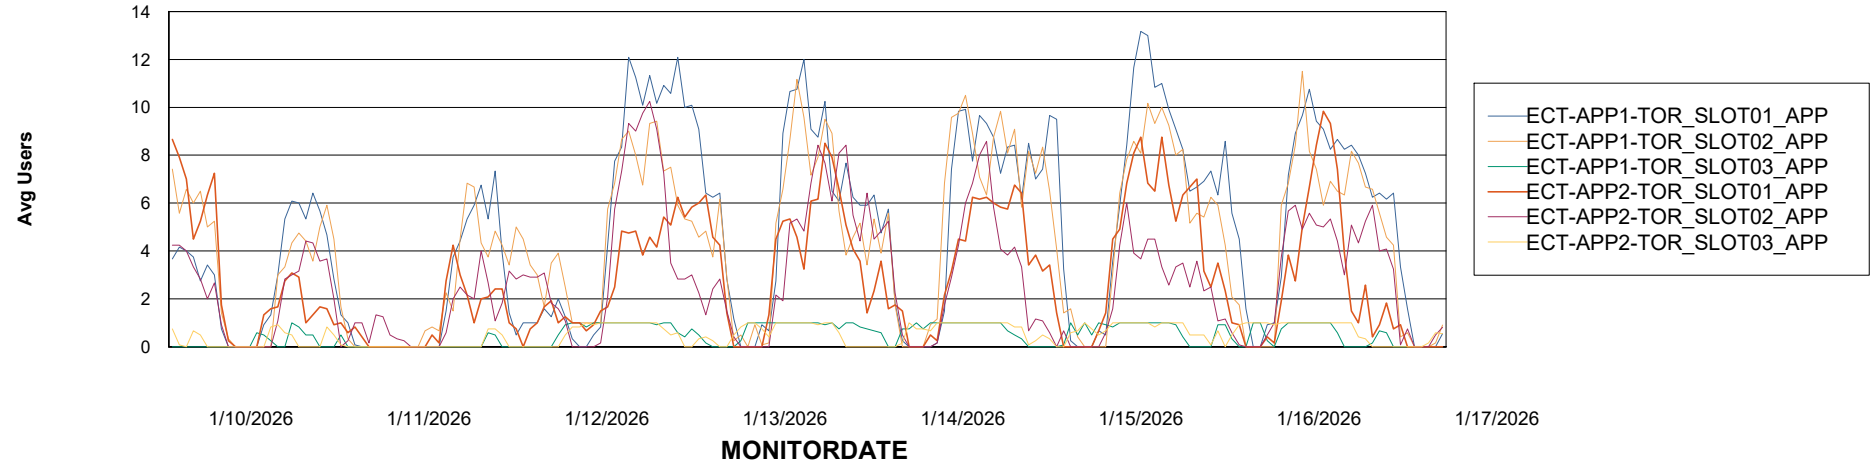

Avg users per day per ABS server