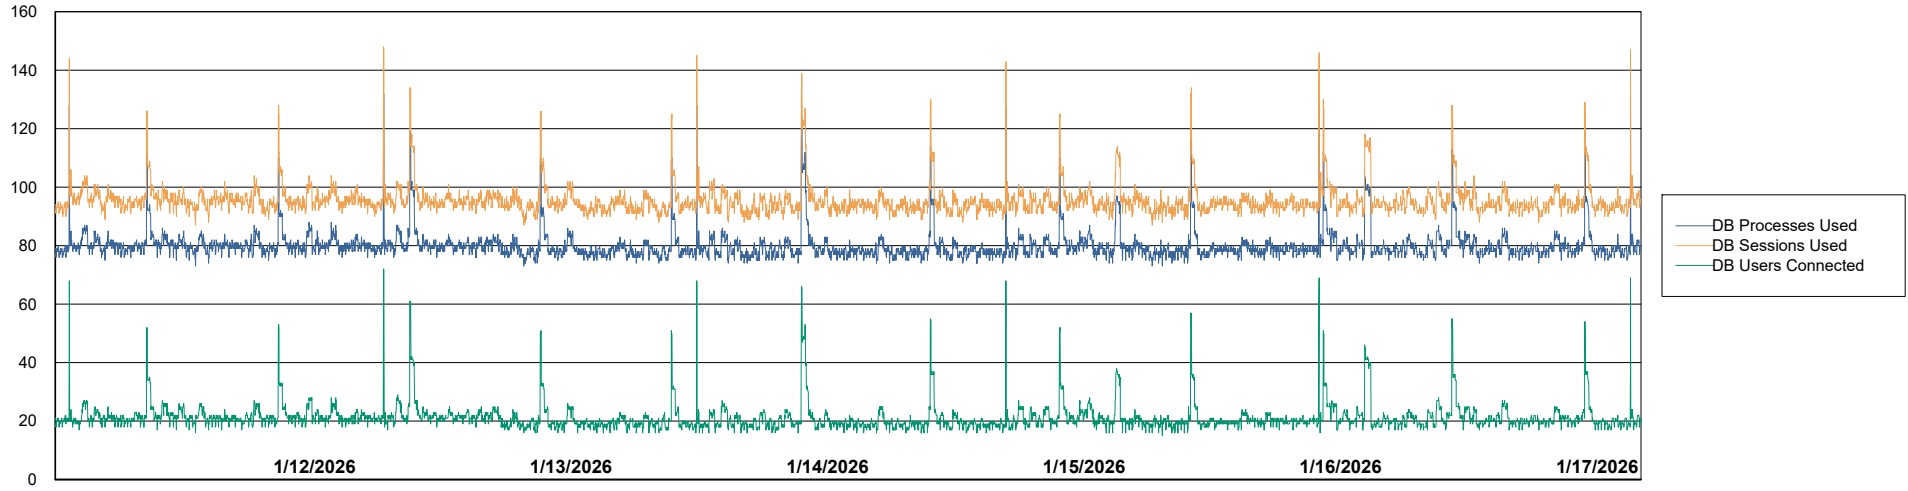

Database Performance ECT-BI-TOR_ABS1