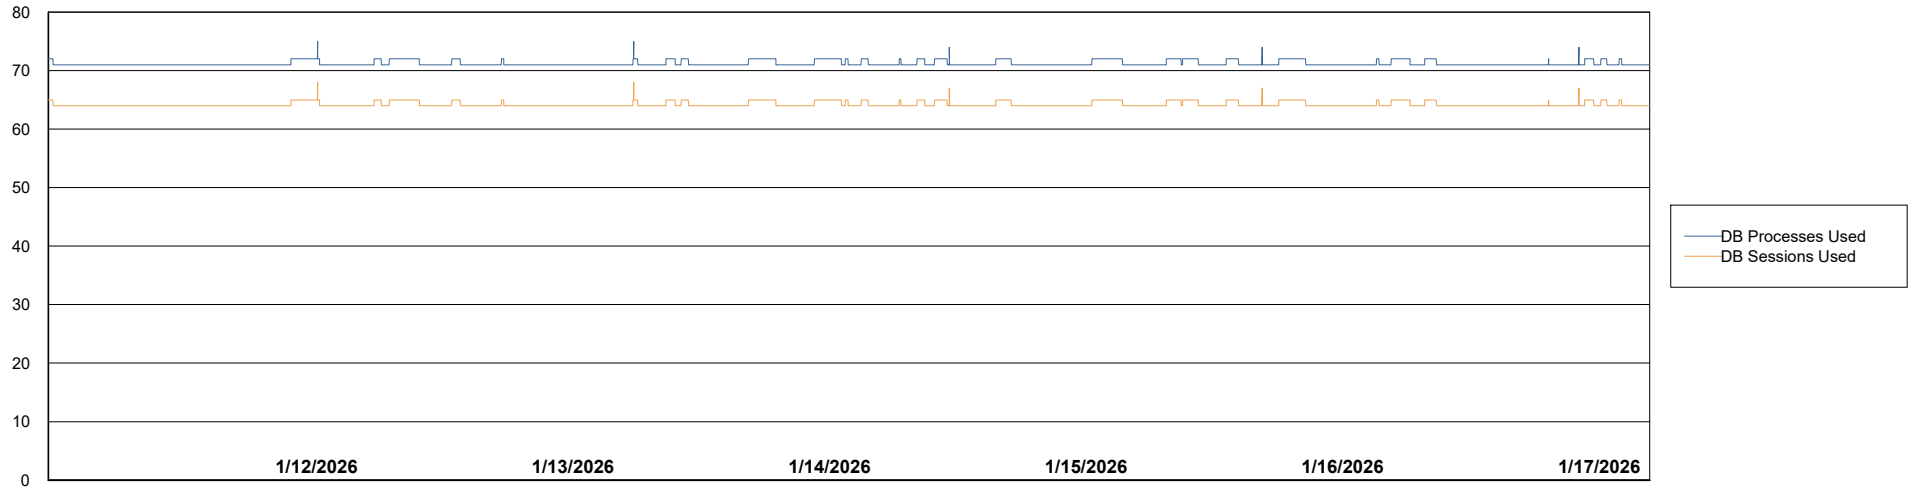

# Weekly SLA Customer Report

Customer ECT OCI TOR Production  
Database ID 219

Database Performance ECT-DBS2-TOR\_PROD\_HSBABS1

DB Processes Max 0  
DB Processes Max 4  
DB Processes Max 1,000