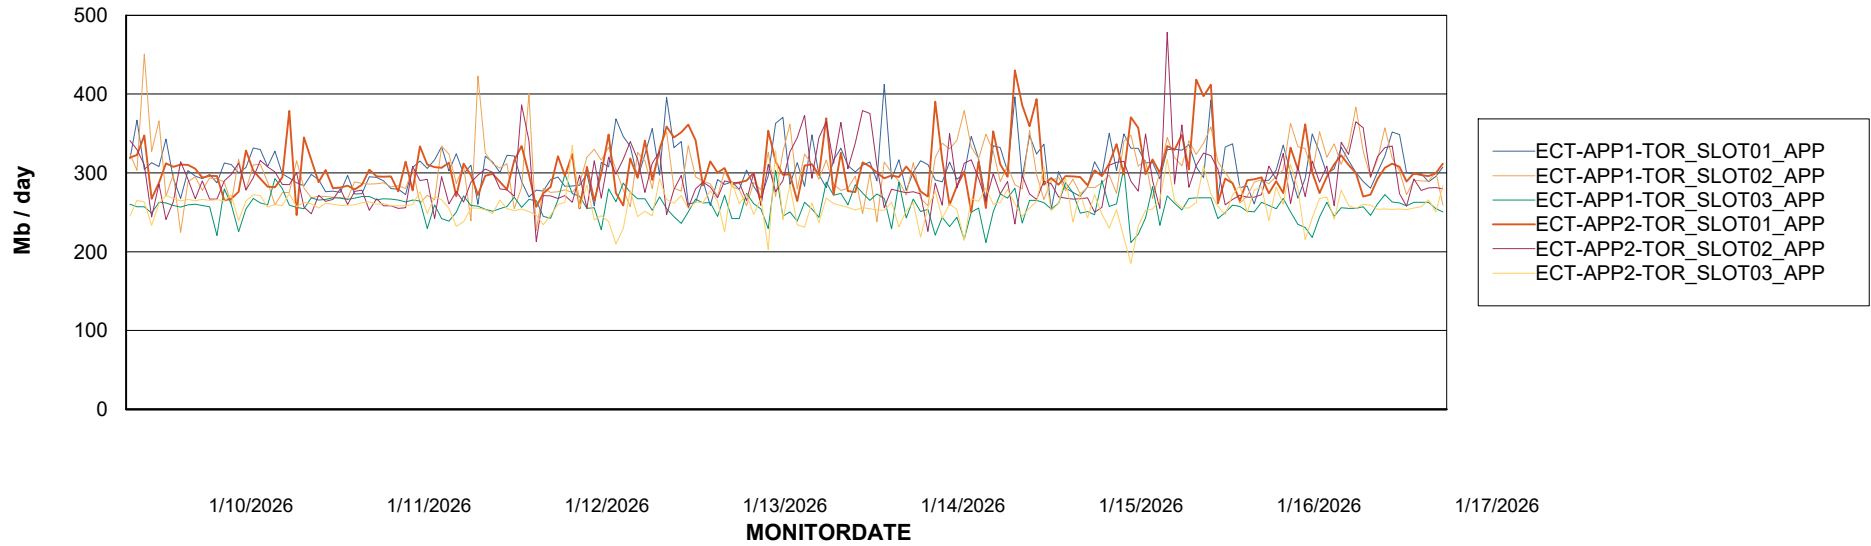

ABSSolute Application Server Services

Avg memory used per ABS Server Service