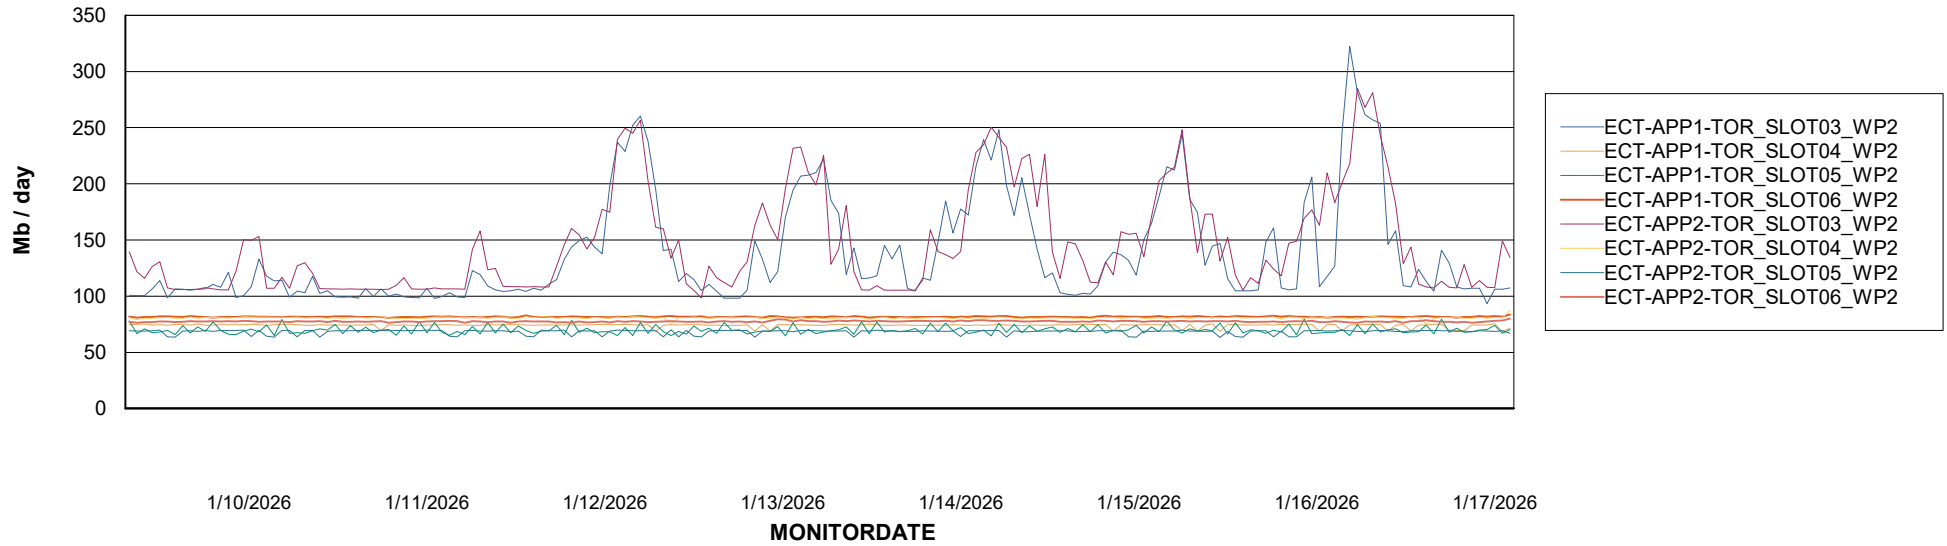

ABSSolute Web Component Services

Avg memory used per ABS Web component