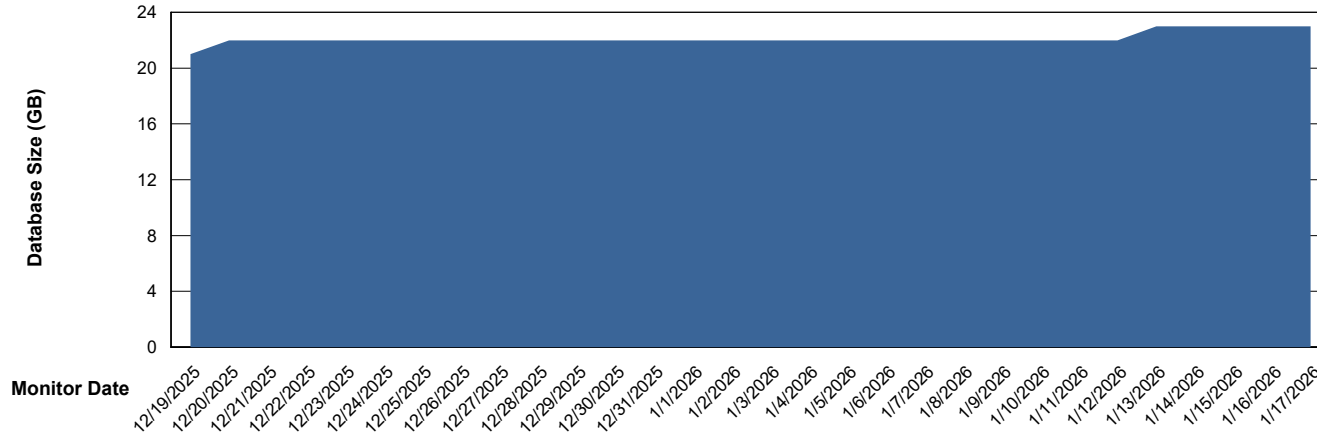

DATABASE SIZE ECT-BI-TOR_ABS1

Database growth over last month