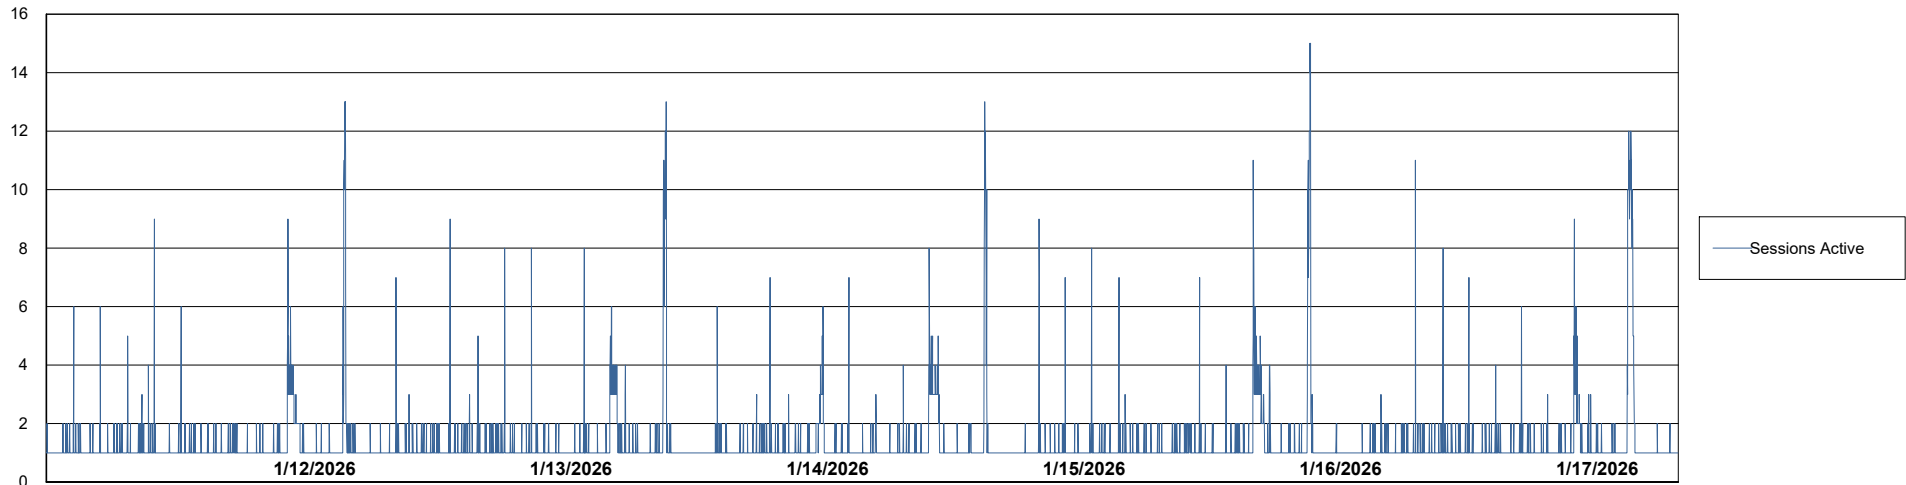

Database Performance ECT-DBS1-TOR_PROD_ABS1