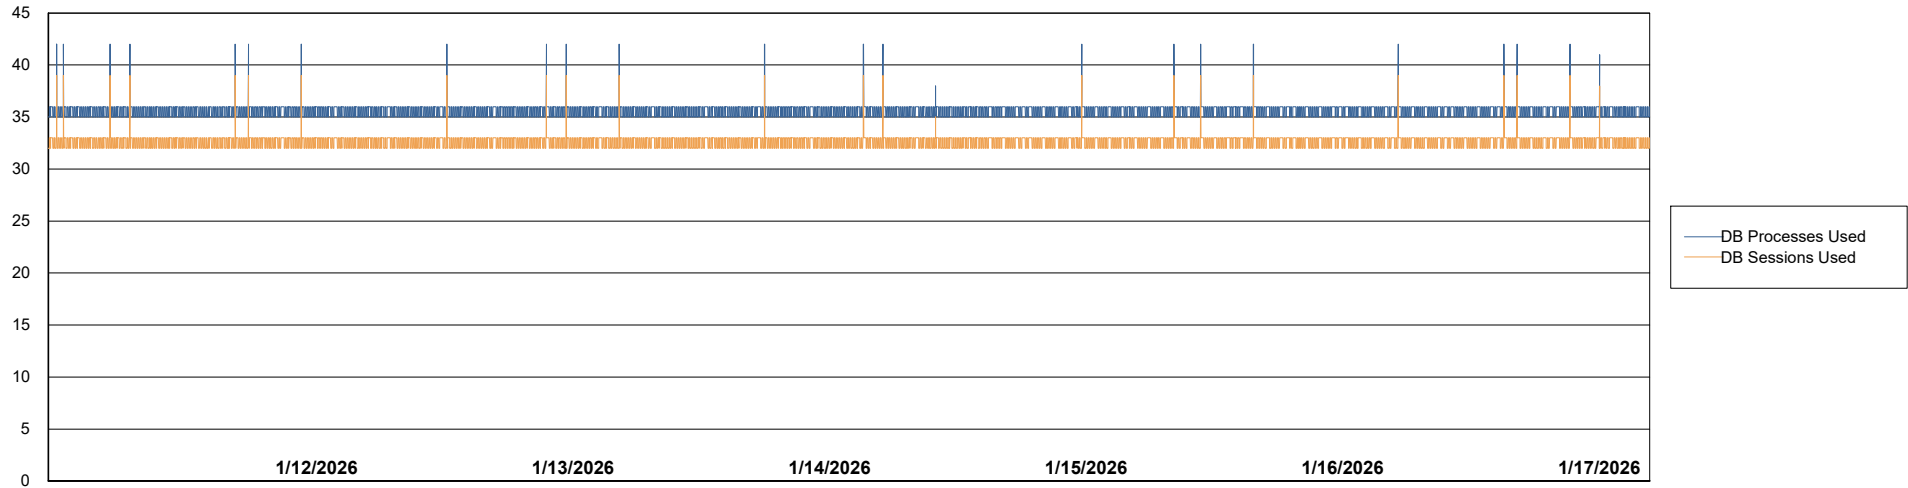

Database Performance ECL_PRD_ECLABS-TEST_HSBABS1

DB Processes Max 1,000