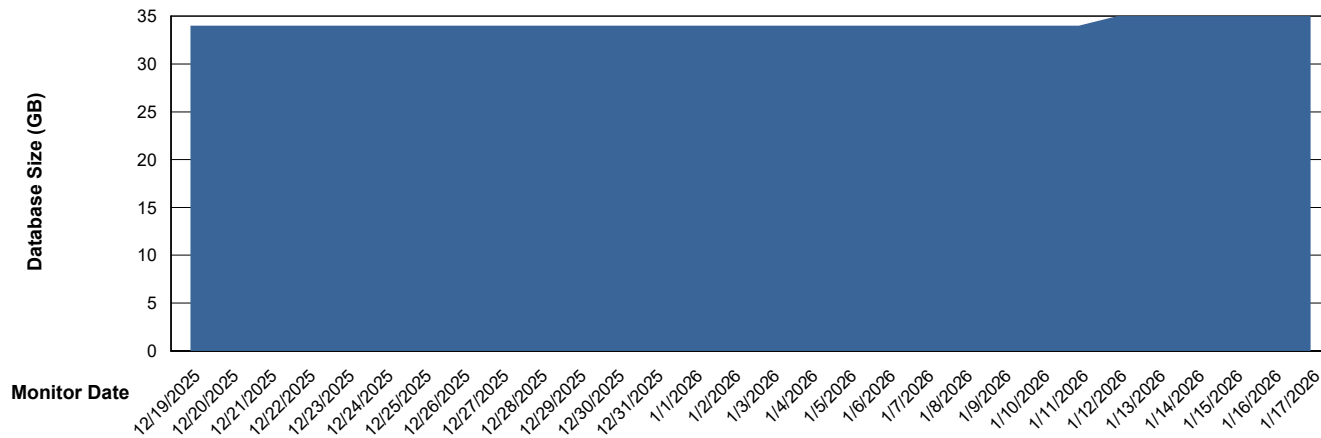

Weekly SLA Customer Report

Customer ECL_Production
Database ID 156

Database Performance ECL_PRD_ECLABS-TEST_HSBABS1

DB Processes Max 1,000

Weekly SLA Customer Report

Customer ECL_Production
Database ID 156

DATABASE SIZE ECL_PRD_ECLABS_ABS1

Database growth over last month

DATABASE SIZE ECL_PRD_ECL-ABS-BI_ABS1

Database growth over last month

Weekly SLA Customer Report

Customer ECL_Production
 Database ID 156

Database Tablespace ECL_PRD_ECLABS_ABS1