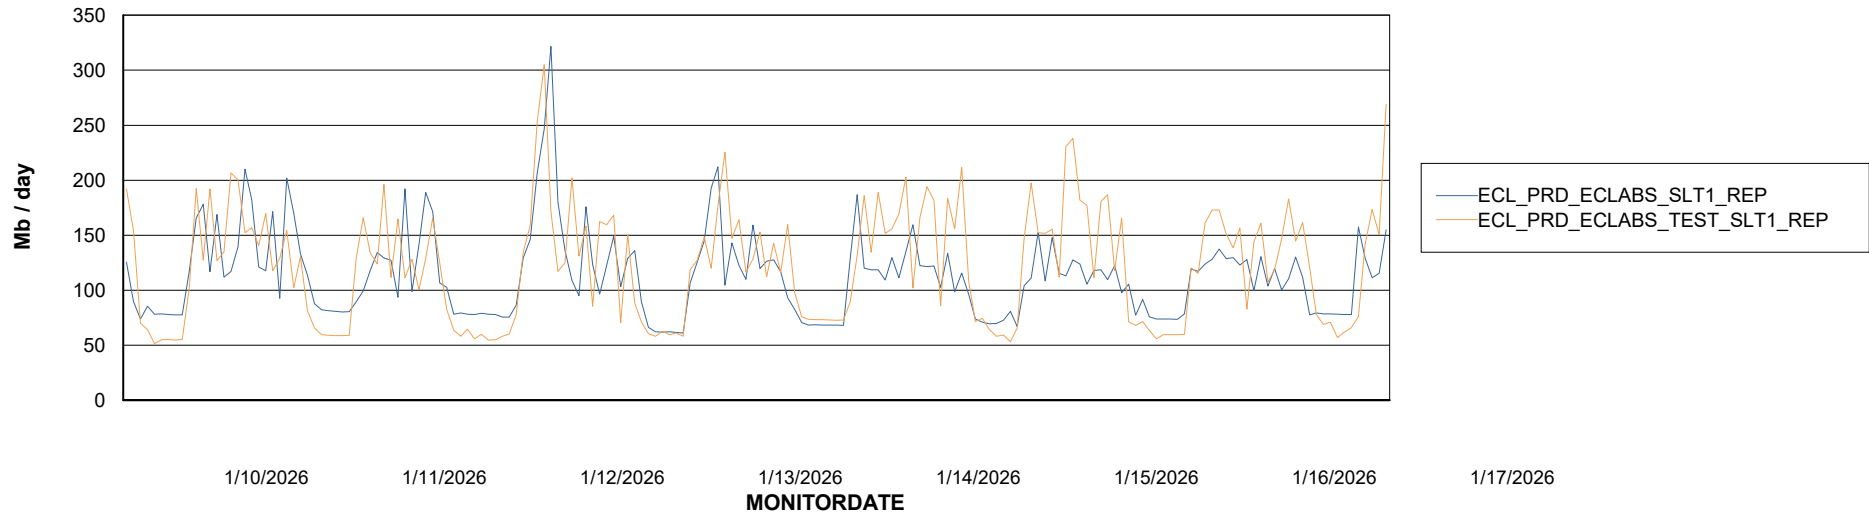

Avg memory used per ABS Server Service

Avg users per day per ABS server

Weekly SLA Customer Report

Customer ECL_Production
Database ID 156

ABSSolute Application ReportServer Services

Avg memory used per ReportServer Service