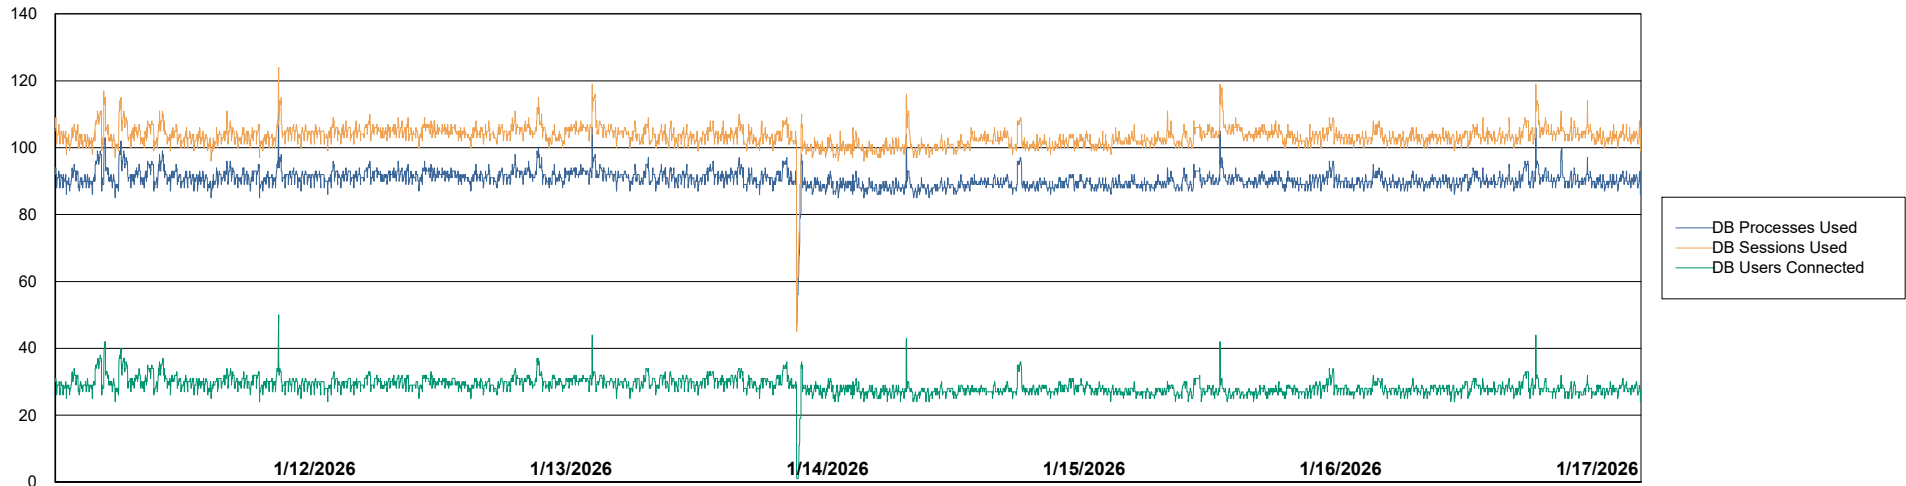

Weekly SLA Customer Report

Customer ECL_Production
Database ID 156

Database Performance ECL_PRD_ECLABS_ABS1

Weekly SLA Customer Report

Customer ECL_Production
Database ID 156

Database Performance ECL_PRD_ECL-ABS-BI_ABS1