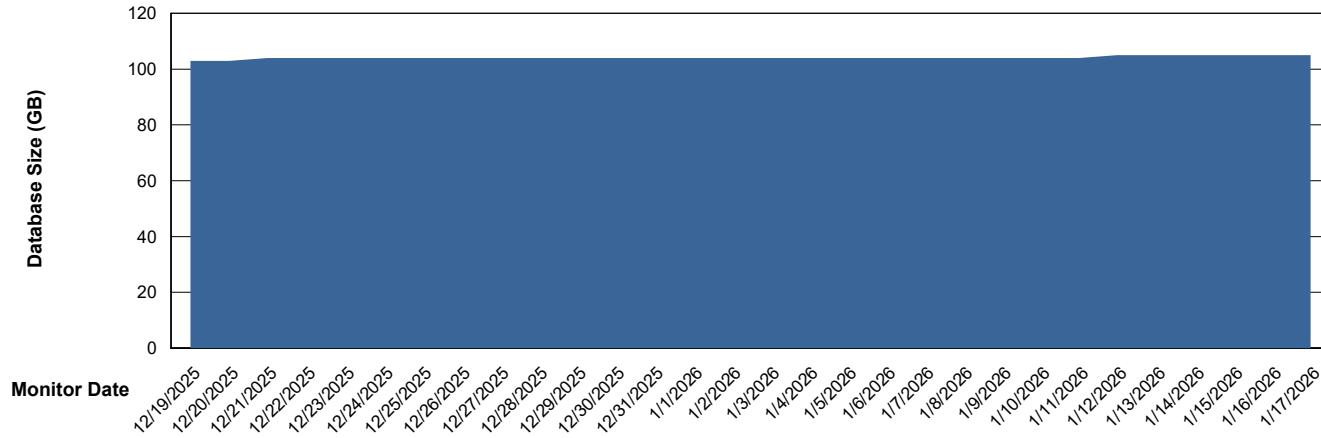

Weekly SLA Customer Report

Customer ECL_Production
Database ID 156

Database Performance ECL_PRD_ECLABS-TEST_HSBABS1

DB Processes Max 1,000

Weekly SLA Customer Report

Customer ECL_Production
Database ID 156

DATABASE SIZE ECL_PRD_ECLABS_ABS1

Database growth over last month

DATABASE SIZE ECL_PRD_ECL-ABS-BI_ABS1

Database growth over last month

Weekly SLA Customer Report

Customer ECL_Production
 Database ID 156

Database Tablespace ECL_PRD_ECLABS_ABS1