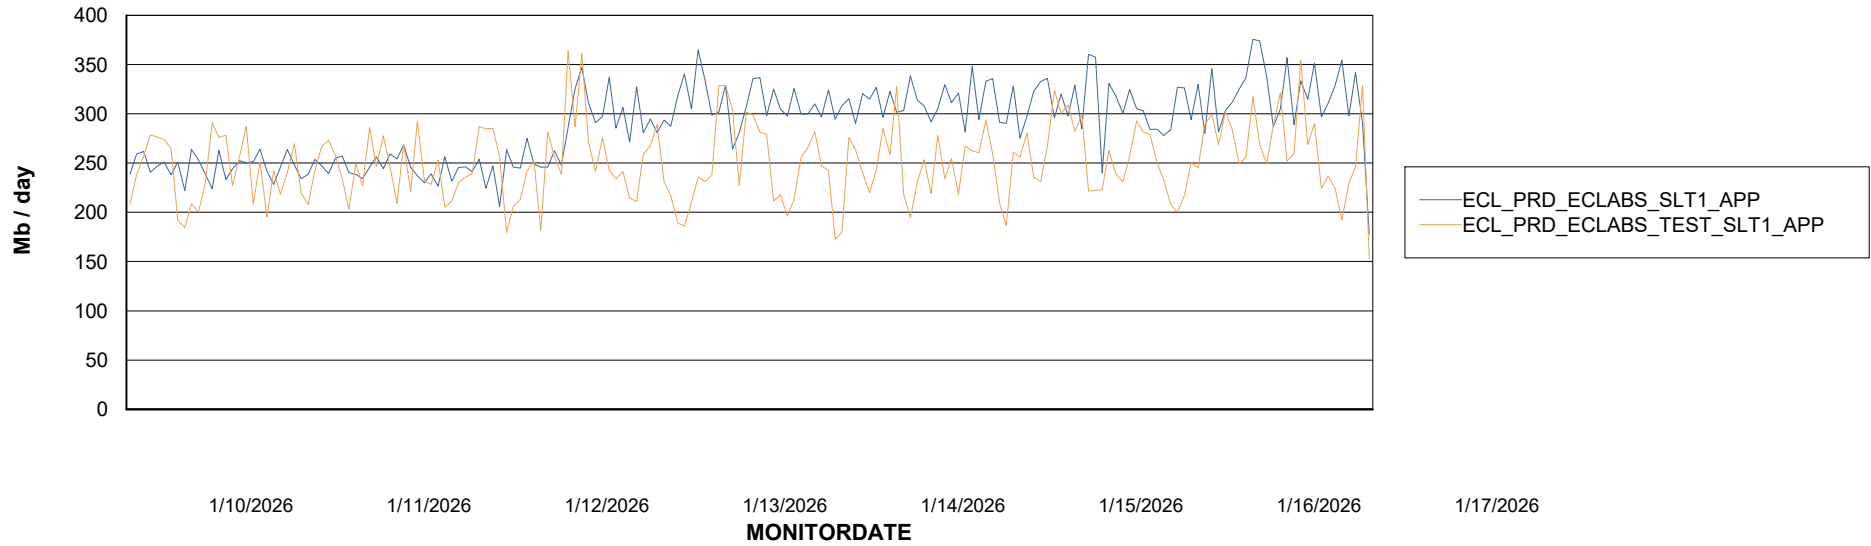

ABSSolute Application Server Services

Avg memory used per ABS Server Service