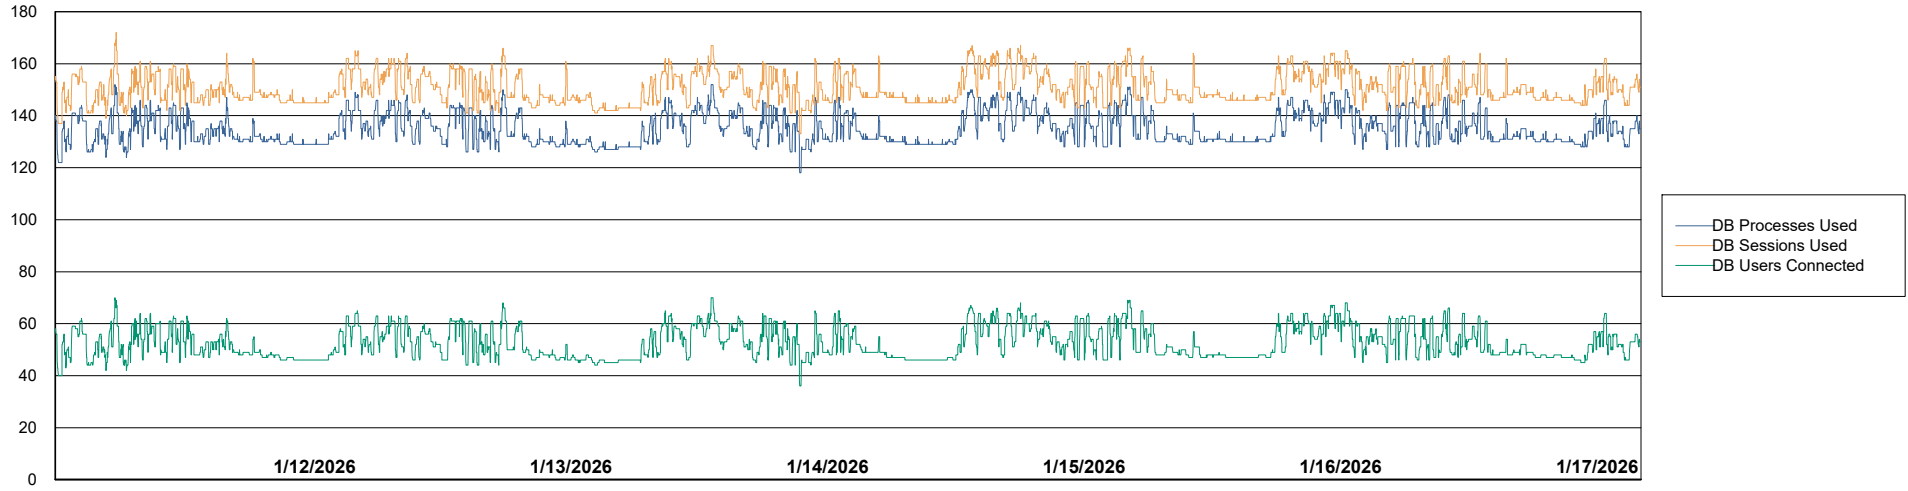

Weekly SLA Customer Report

Customer ECL_Production
Database ID 156

Database Performance ECL_PRD_ECLABS_ABS1

Weekly SLA Customer Report

Customer ECL_Production
Database ID 156

Database Performance ECL_PRD_ECL-ABS-BI_ABS1