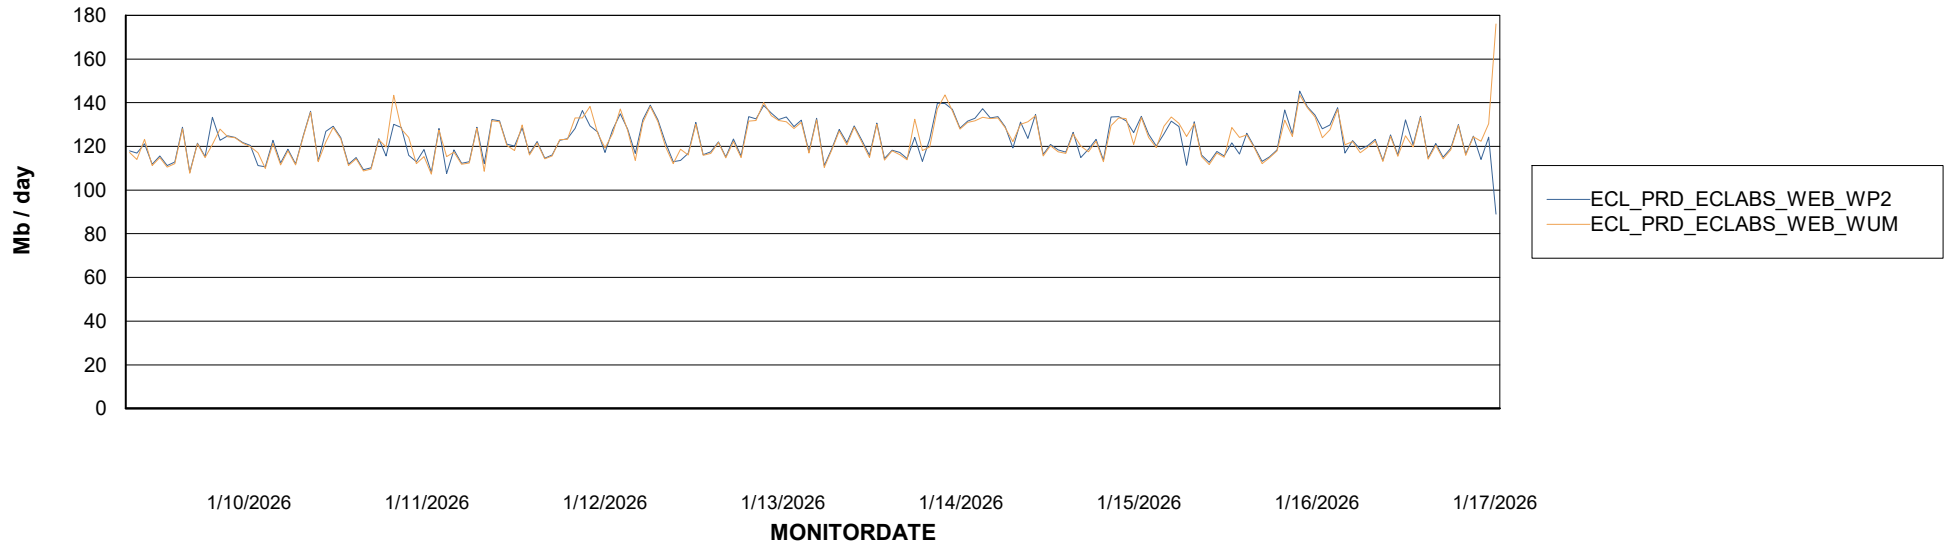

ABSSolute Web Component Services

Avg memory used per ABS Web component