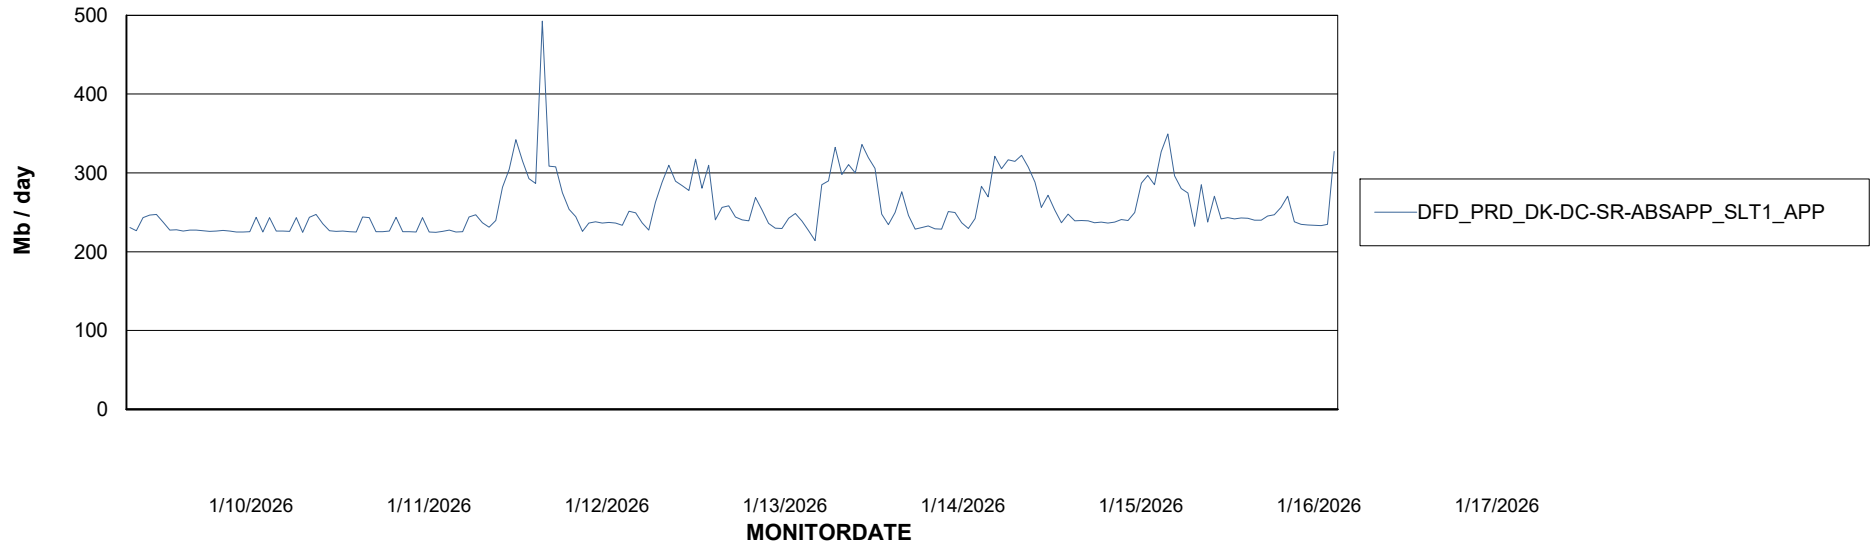

ABSSolute Application Server Services

Avg memory used per ABS Server Service