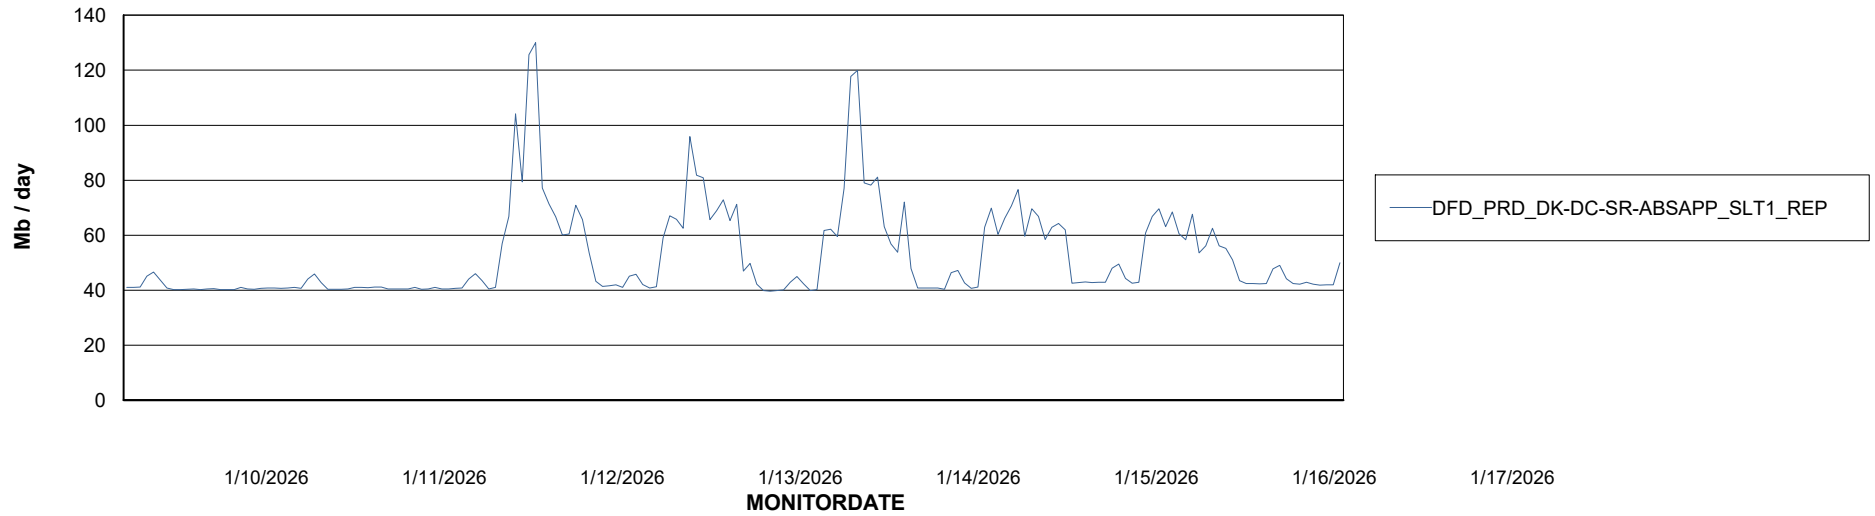

ABSSolute Application ReportServer Services

Avg memory used per ReportServer Service