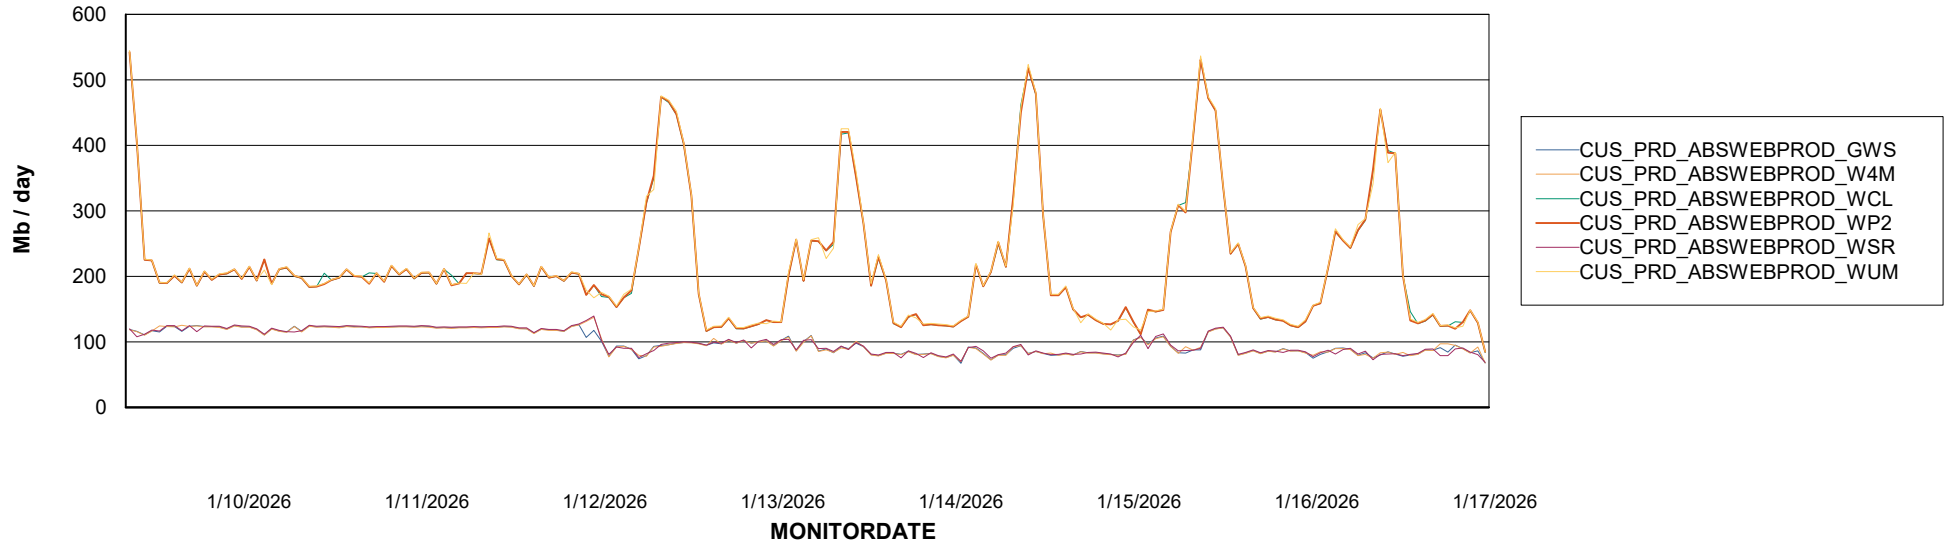

Avg memory used per ReportServer Service

Weekly SLA Customer Report

Customer CUS_Production (24/7)
Database ID 131

ABSSolute Web Component Services

Avg memory used per ABS Web component

Weekly SLA Customer Report