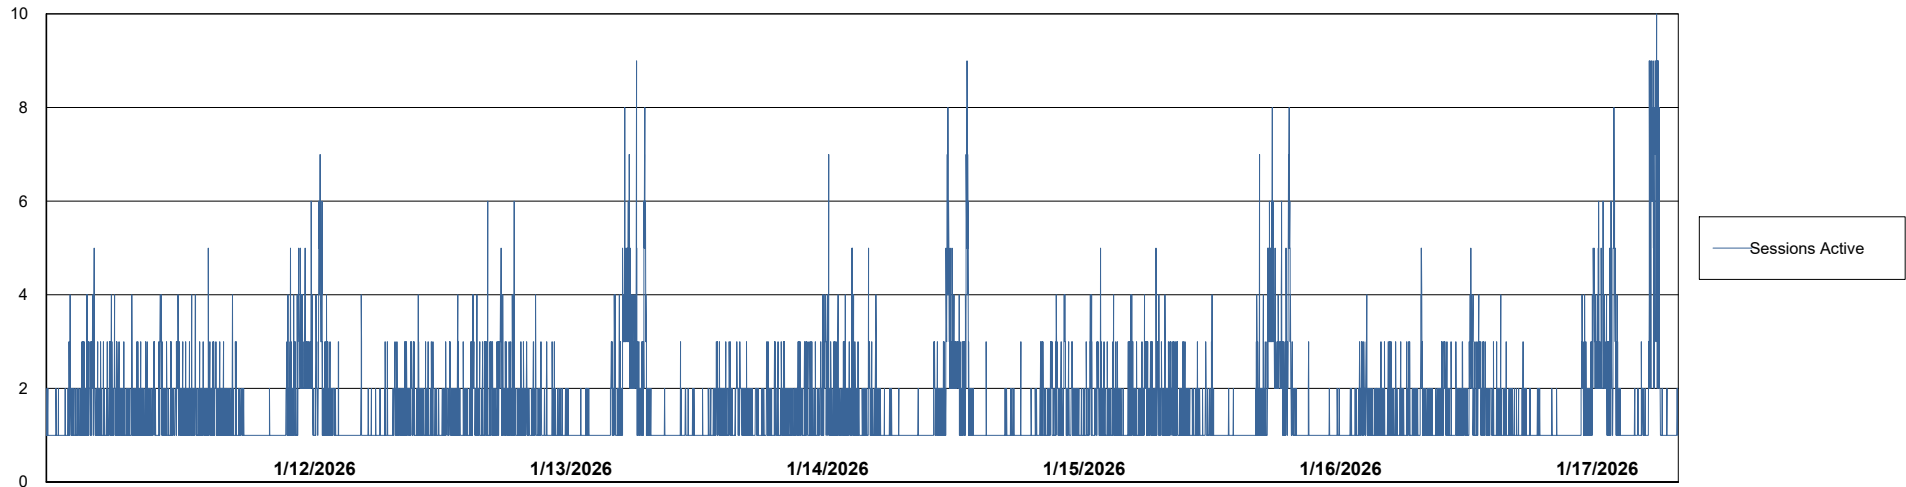

Database Performance CUS_PRD_ABSDB1_ABS1