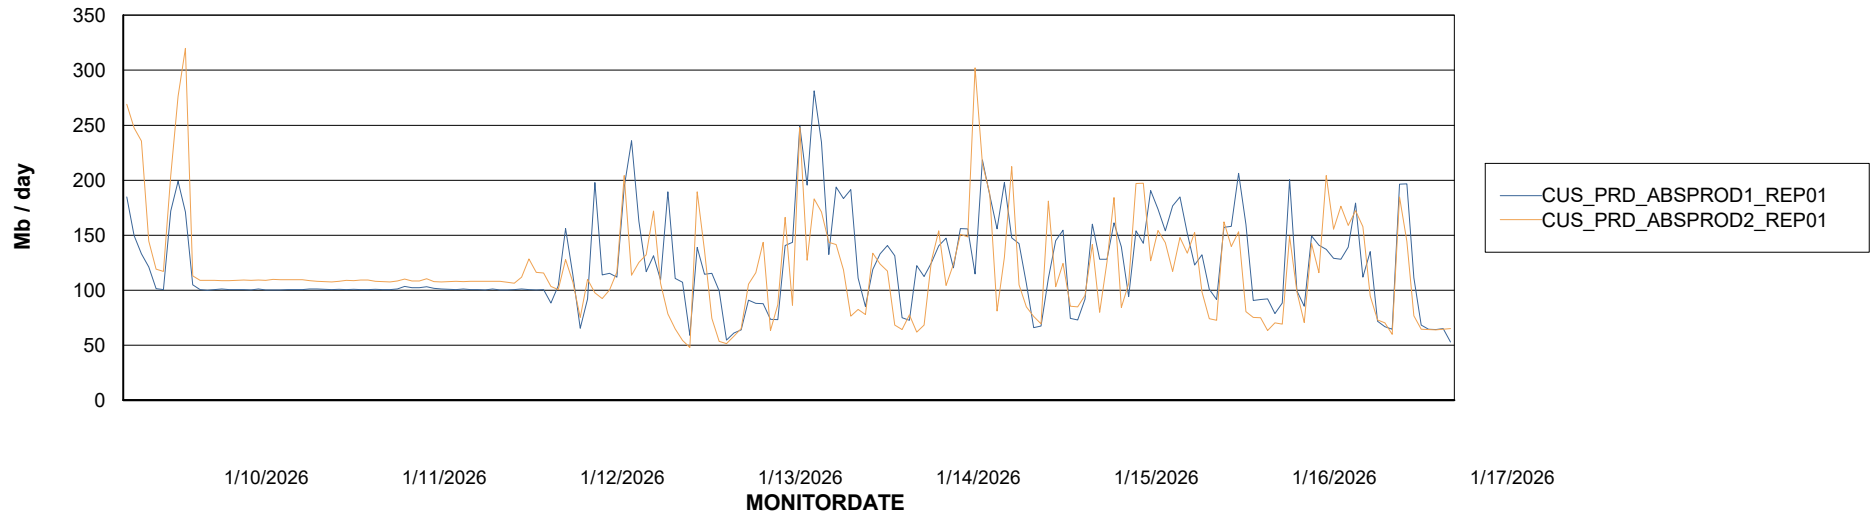

ABSSolute Application ReportServer Services

Avg memory used per ReportServer Service