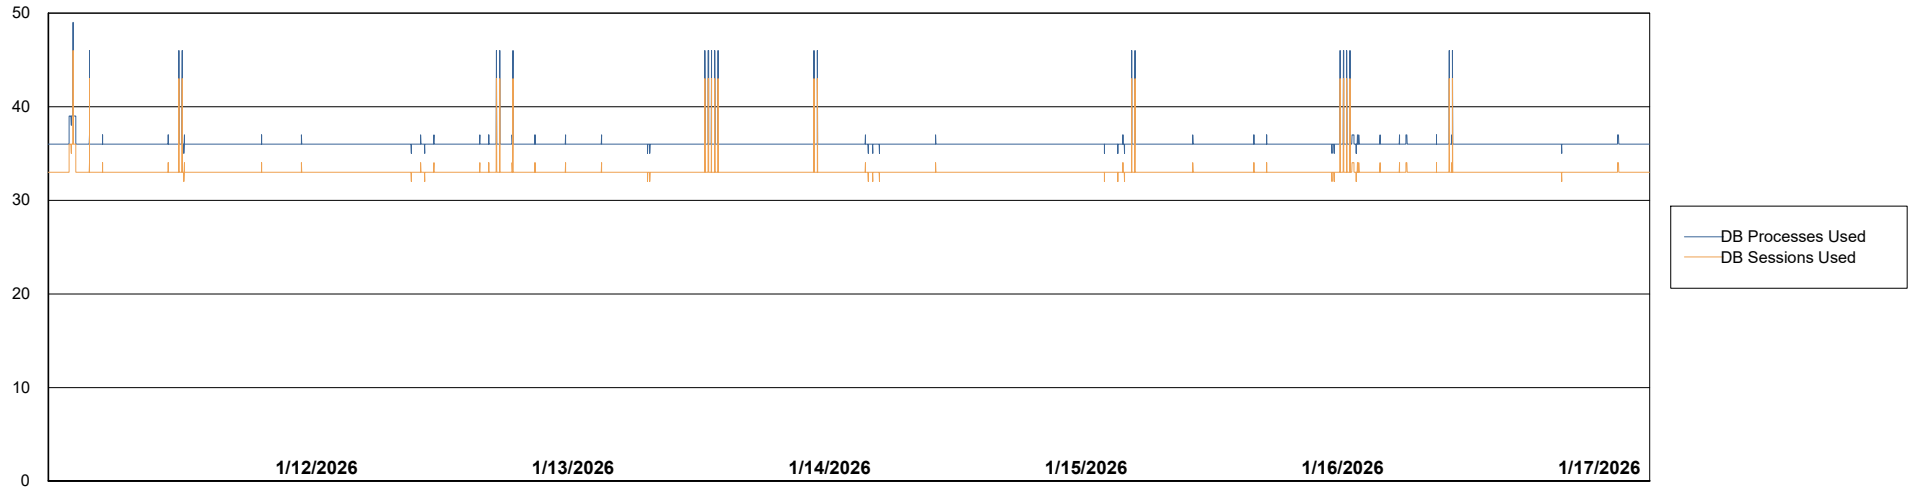

Database Performance CUS_PRD_ABSDB2_HSBABS1

DB Processes Max 1,000