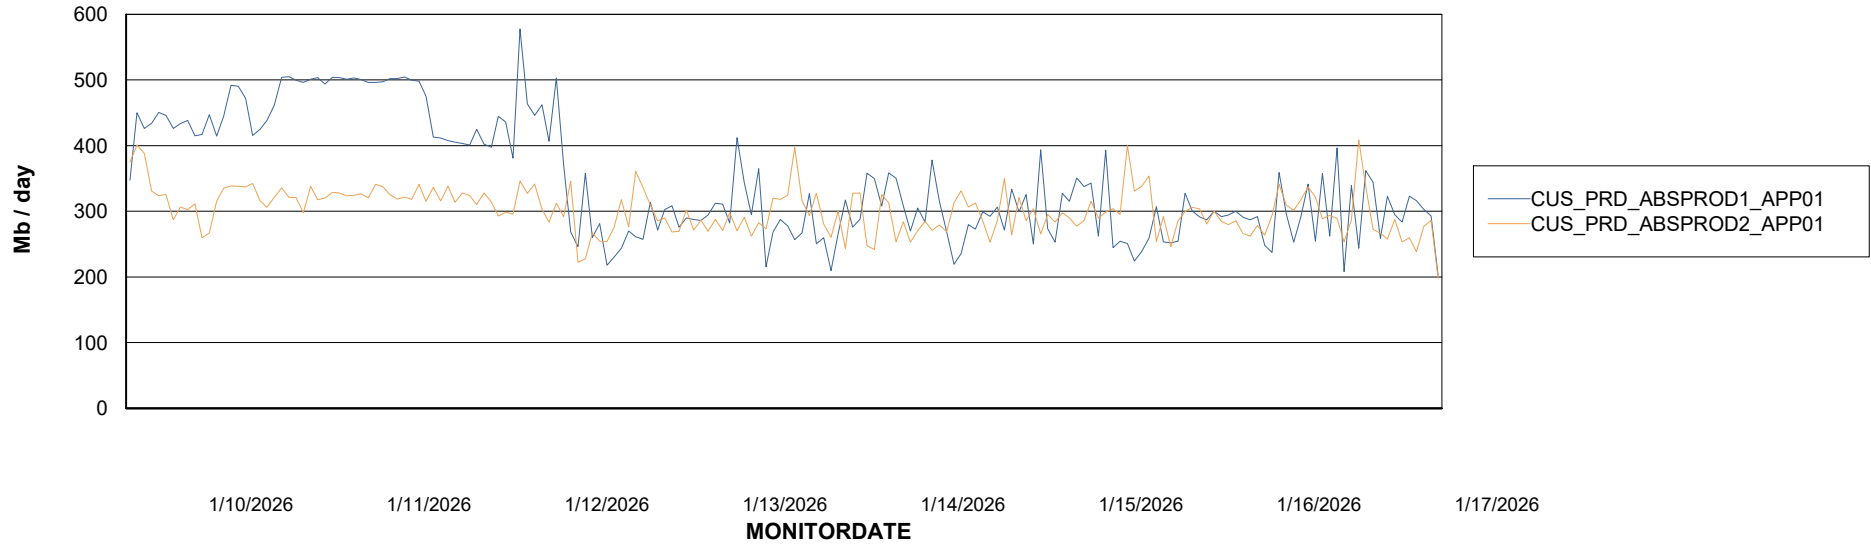

ABSSolute Application Server Services

Avg memory used per ABS Server Service