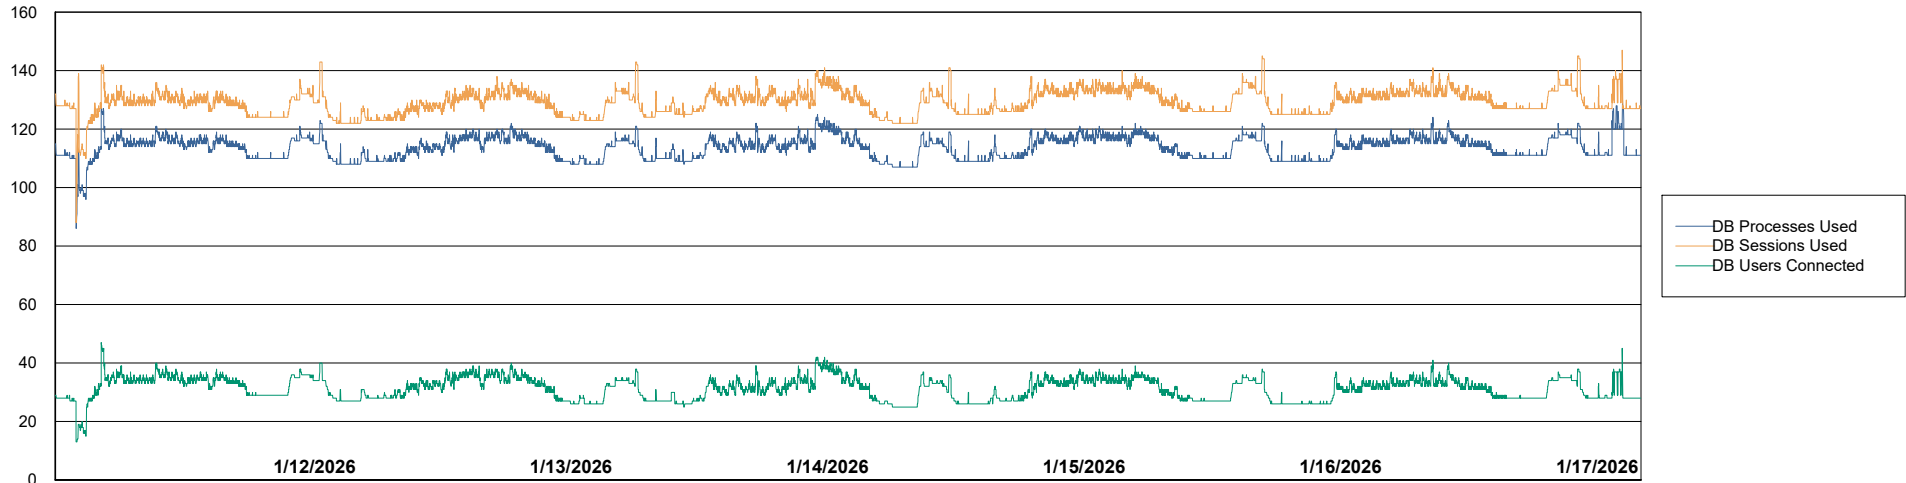

Weekly SLA Customer Report

Customer CUS_Production (24/7)
 Database ID 131

Harddisk Usage CUS_PRD_ABSWEBPROD

	Free disk space on C: (%)	Total disk space on C: (Gb)	Used disk space on C: (Gb)
1/17/2026	89	199	22
1/16/2026	89	199	22
1/15/2026	89	199	22
1/14/2026	89	199	22
1/13/2026	89	199	22
1/12/2026	88	199	24
1/11/2026	87	199	26

Weekly SLA Customer Report

Customer CUS_Production (24/7)
Database ID 131

Database Performance CUS_PRD_ABSDB1_ABS1

Weekly SLA Customer Report

Customer CUS_Production (24/7)
Database ID 131

Database Performance CUS_PRD_ABSDB2_HSBABS1