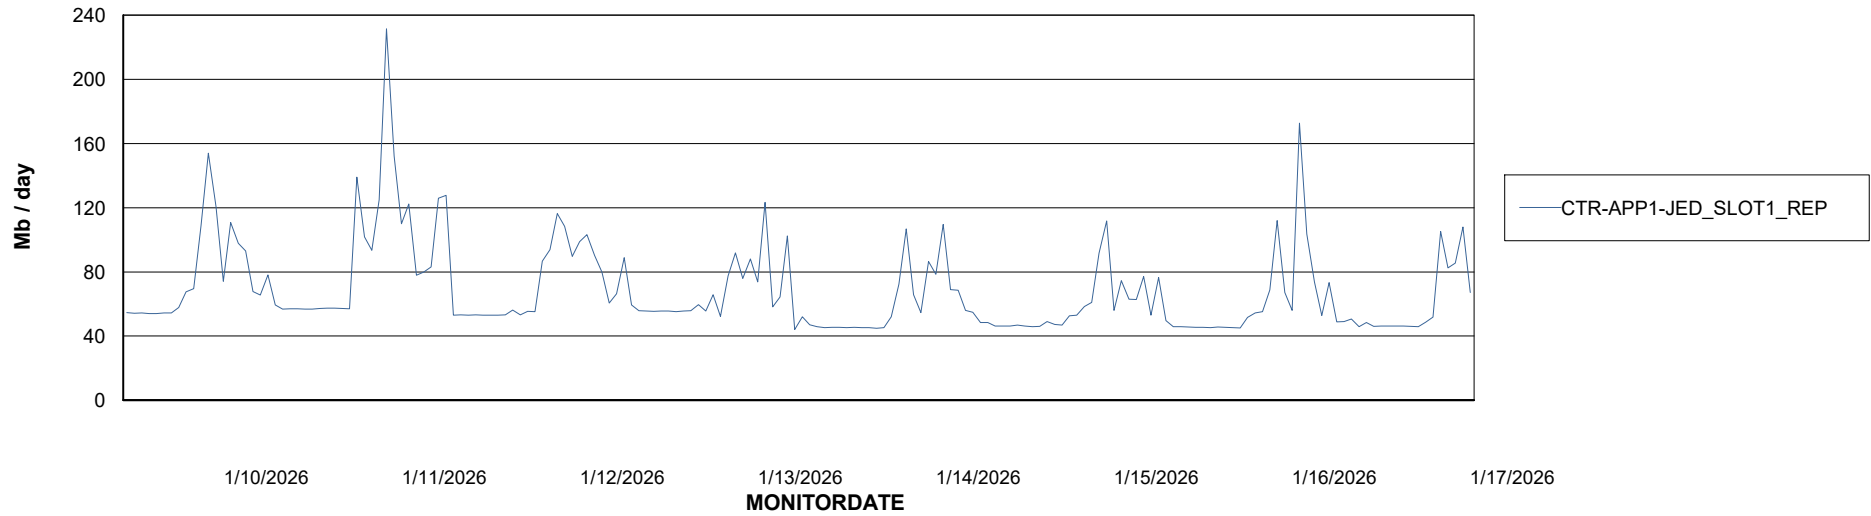

Avg users per day per ABS server

Weekly SLA Customer Report

Customer CTR OCI JED Production
Database ID 207

ABSSolute Application ReportServer Services

Avg memory used per ReportServer Service

Weekly SLA Customer Report