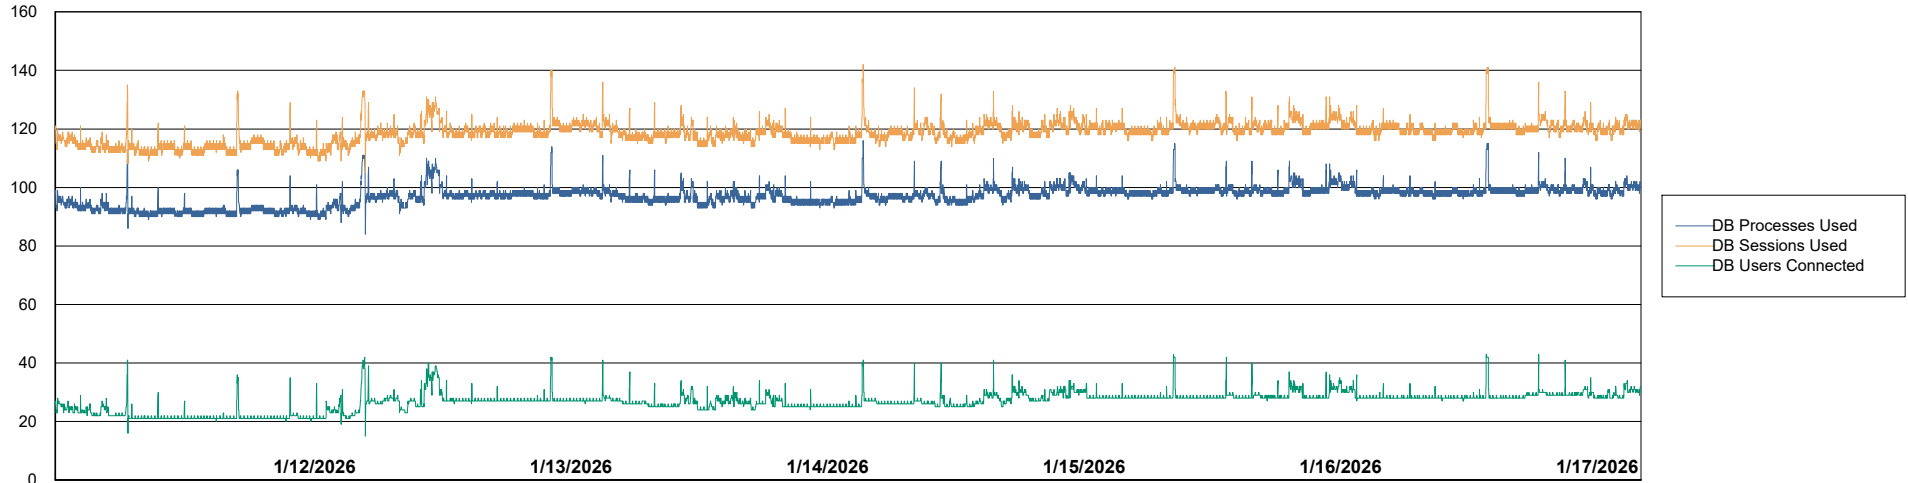

Weekly SLA Customer Report

Customer CTR OCI JED Production
Database ID 207

Database Performance CTR-BI-JED_ABS1

Weekly SLA Customer Report

Customer CTR OCI JED Production
Database ID 207

Database Performance CTR-DBS1-JED_PROD_ABS1