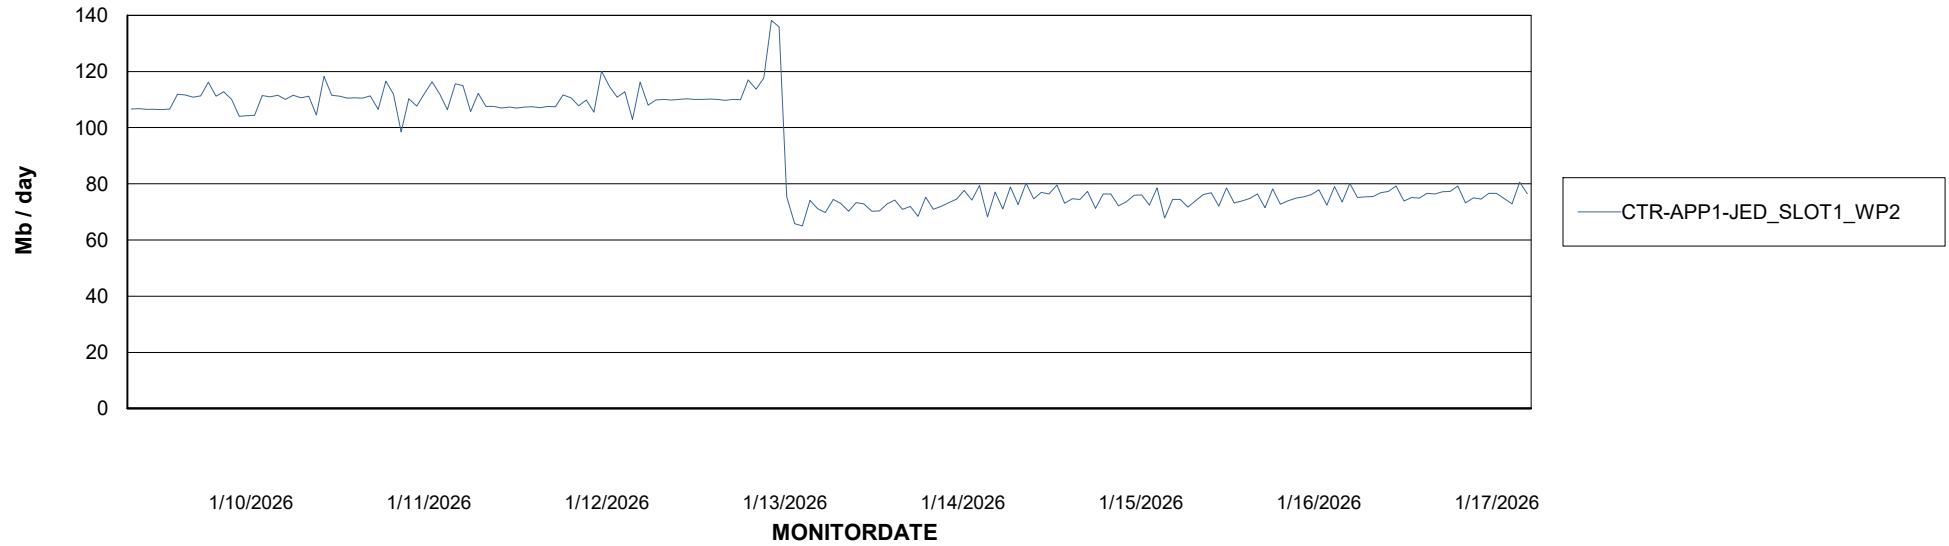

ABSolute Web Component Services

Avg memory used per ABS Web component