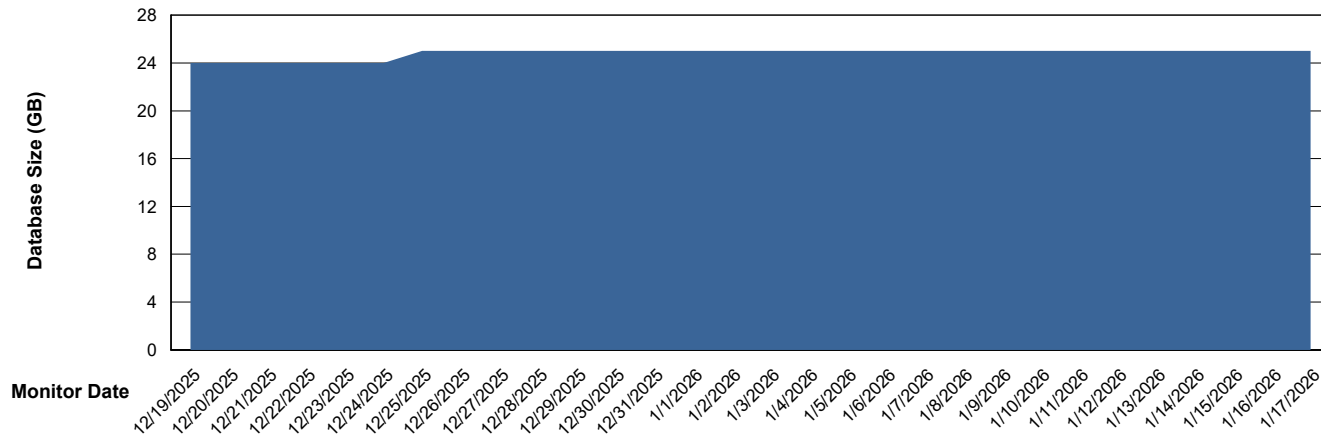

Customer CTR OCI JED Production
Database ID 207

DATABASE SIZE CTR-BI-JED_ABS1

Database growth over last month

DATABASE SIZE CTR-DBS1-JED_PROD_ABS1

Database growth over last month

Weekly SLA Customer Report