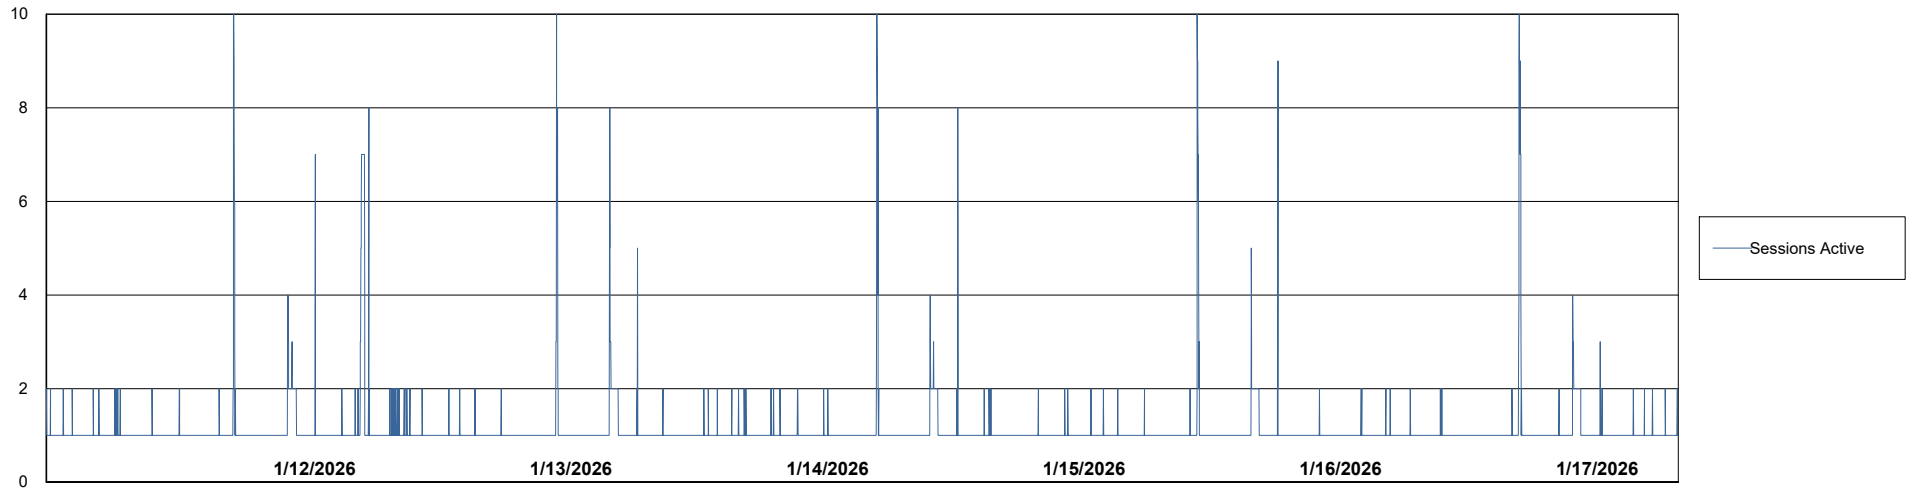

Weekly SLA Customer Report

Customer CTR OCI JED Production
Database ID 207

Database Performance CTR-BI-JED_ABS1

Weekly SLA Customer Report

Customer CTR OCI JED Production
Database ID 207

Database Performance CTR-DBS1-JED_PROD_ABS1