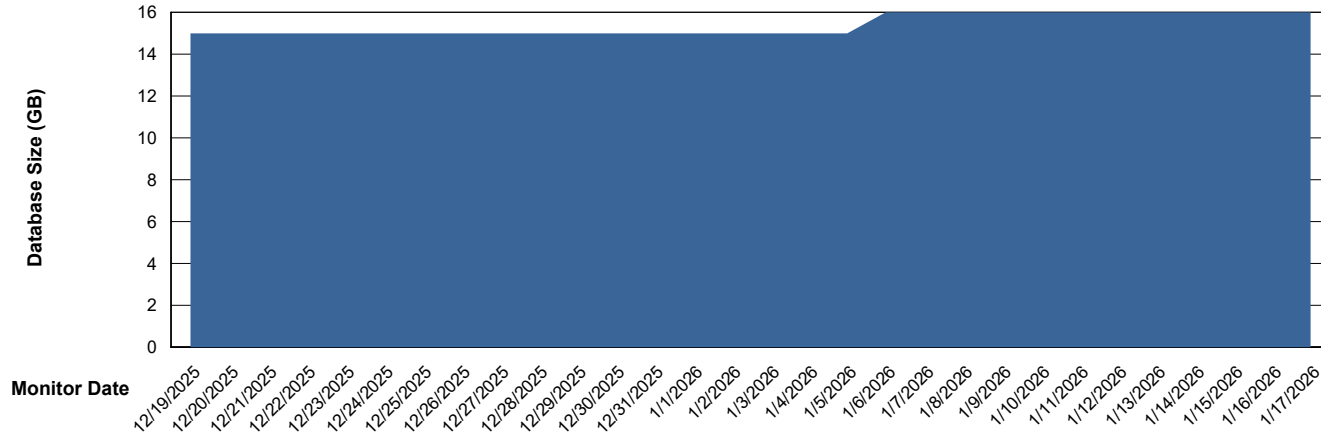

Weekly SLA Customer Report

Customer CTR OCI JED Production
Database ID 207

Database Performance CTR-DBS2-JED_PROD_HSBABS1

DB Processes Max 1,000
DB Processes Max 4
DB Processes Max 0

Weekly SLA Customer Report

Customer CTR OCI JED Production
Database ID 207

DATABASE SIZE CTR-BI-JED_ABS1

Database growth over last month

DATABASE SIZE CTR-DBS1-JED_PROD_ABS1

Database growth over last month

Weekly SLA Customer Report