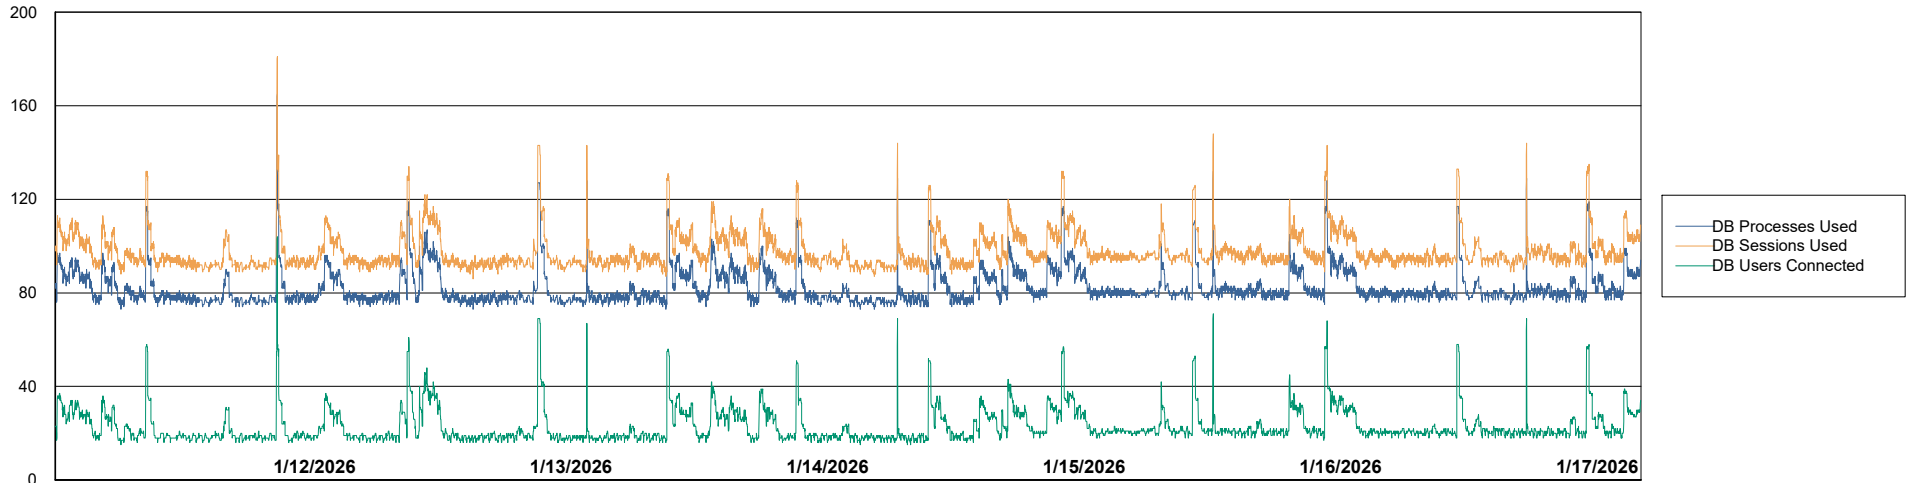

Database Performance CTR-BI-JED_ABS1