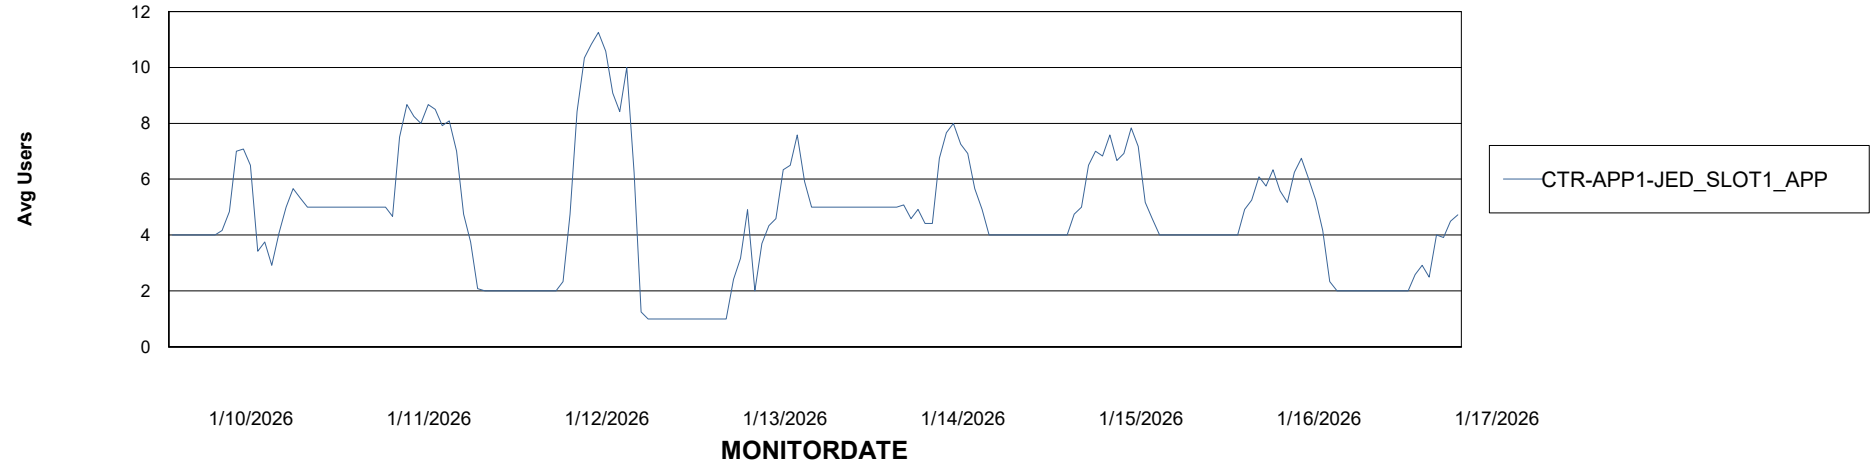

Avg users per day per ABS server