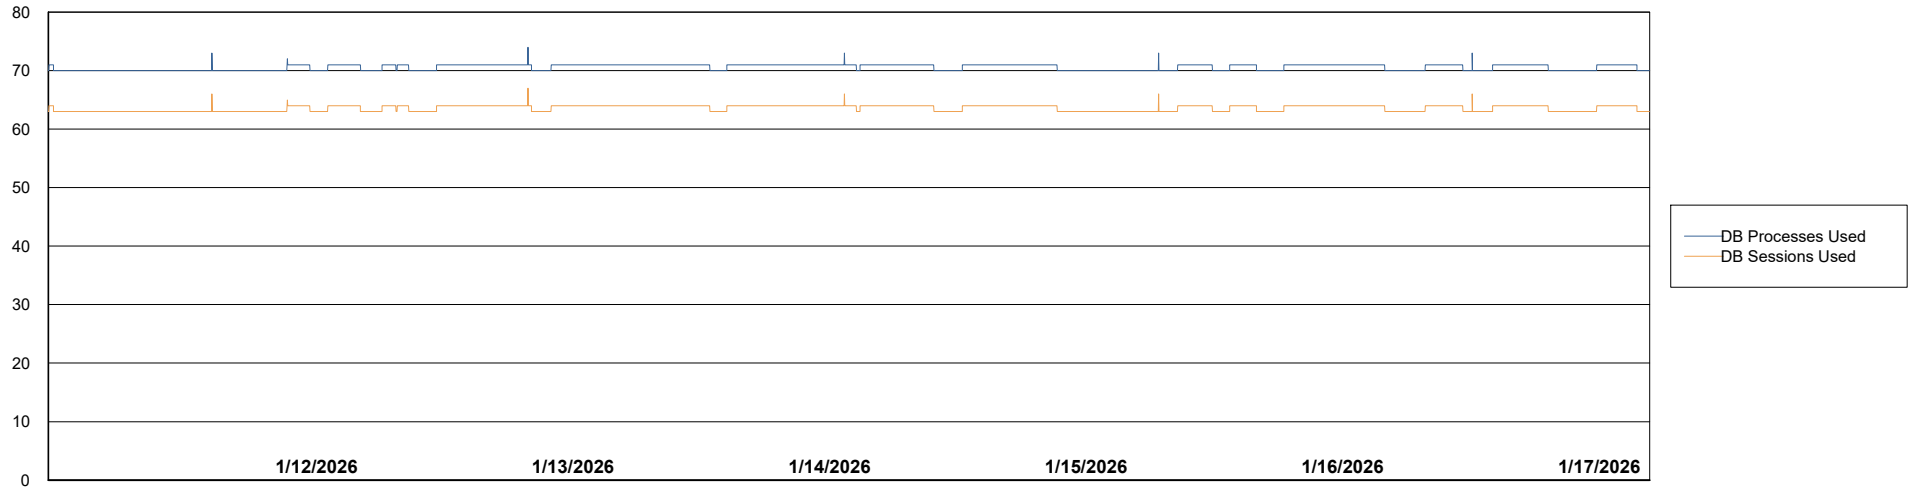

Database Performance CTR-DBS2-JED_PROD_HSBABS1

DB Processes Max 1,000
DB Processes Max 4
DB Processes Max 0