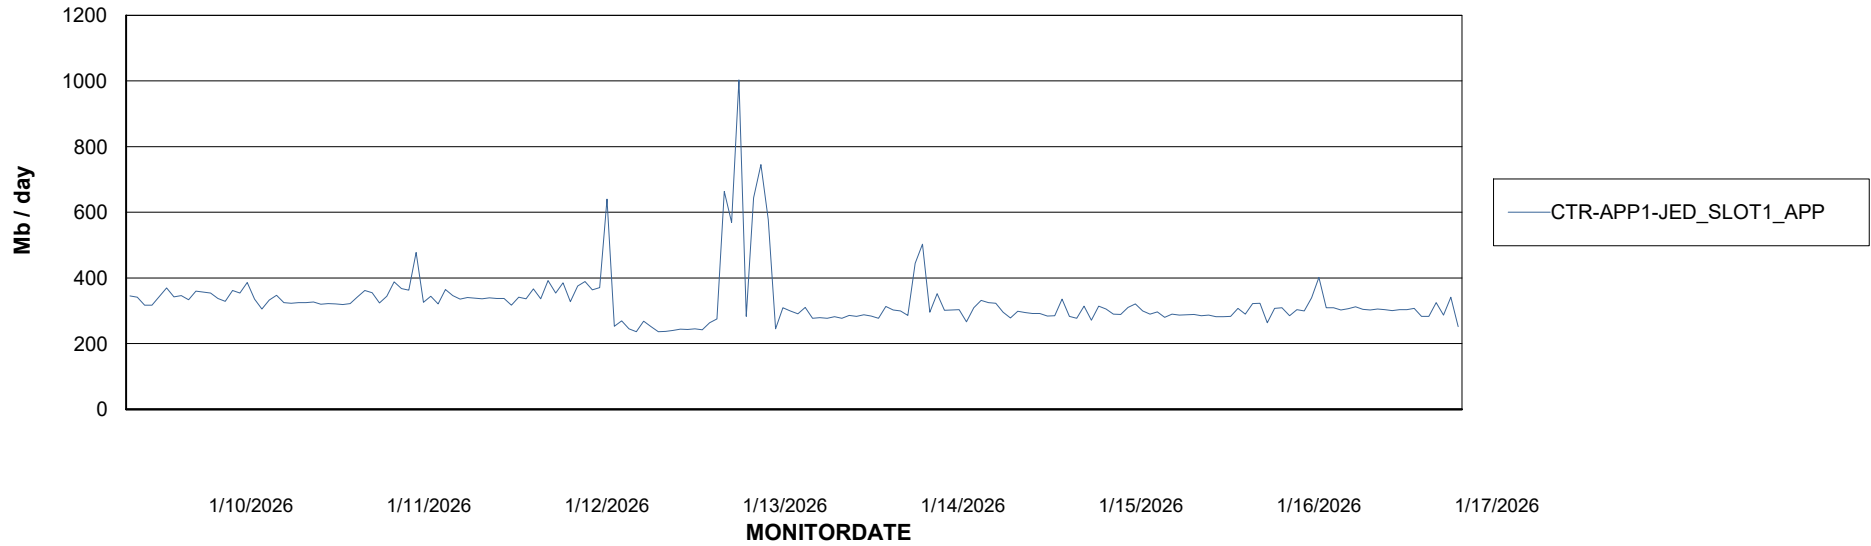

Standby Database Health CTR OCI JED Production

Recovery lag for last 7 days

Weekly SLA Customer Report

Customer CTR OCI JED Production
Database ID 207

ABSSolute Application Server Services

Avg memory used per ABS Server Service