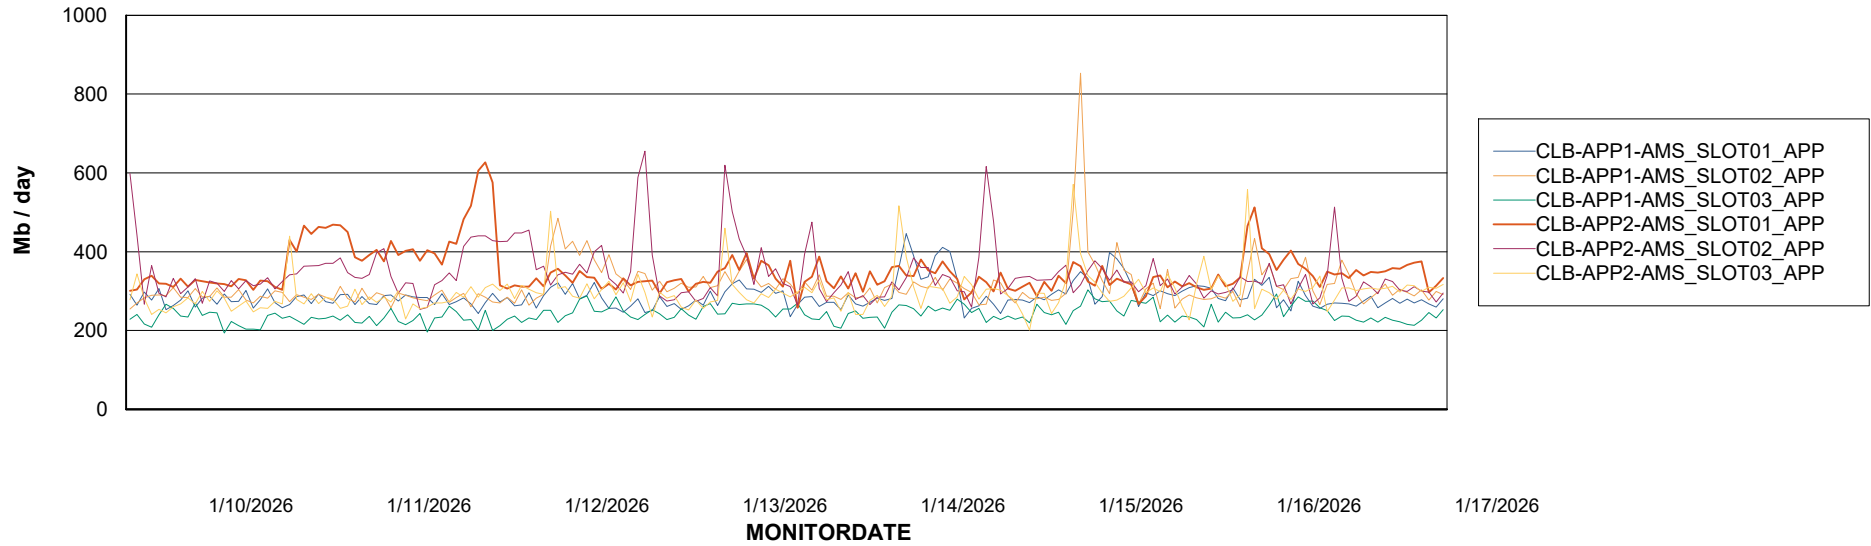

ABSSolute Application Server Services

Avg memory used per ABS Server Service