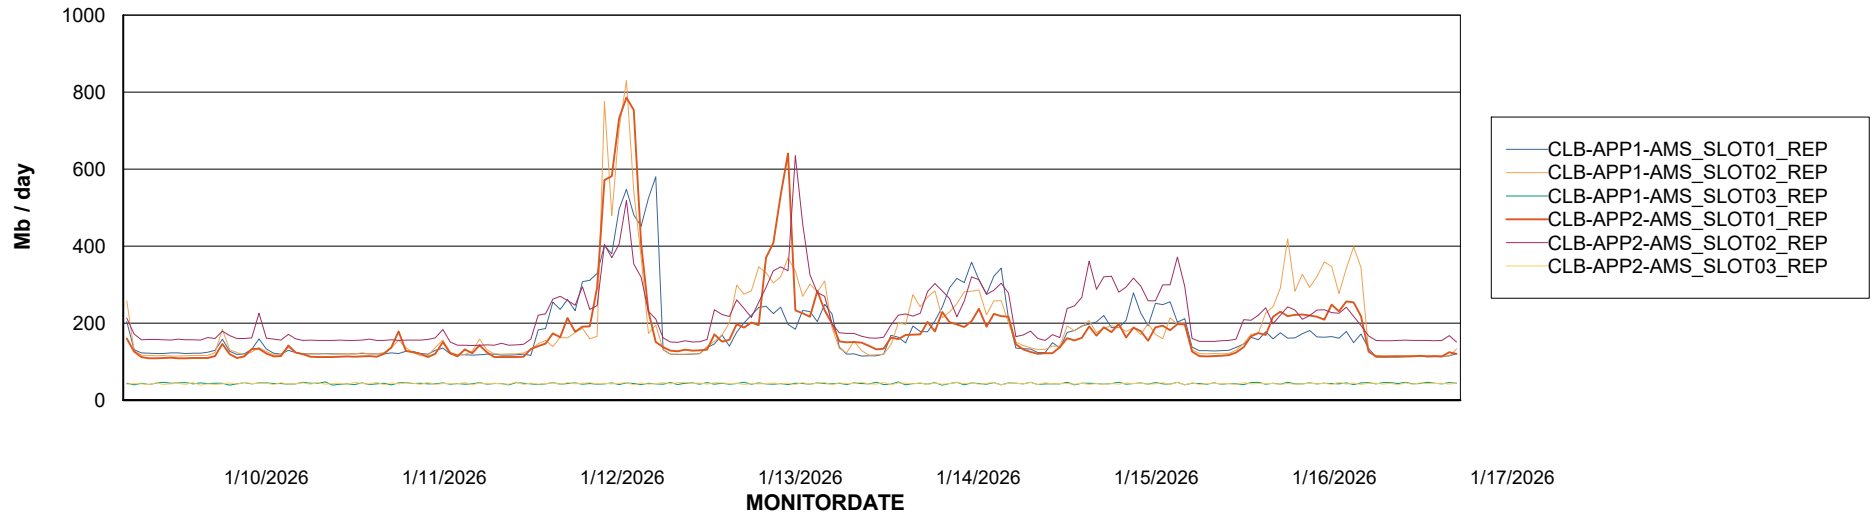

ABSSolute Application ReportServer Services

Avg memory used per ReportServer Service