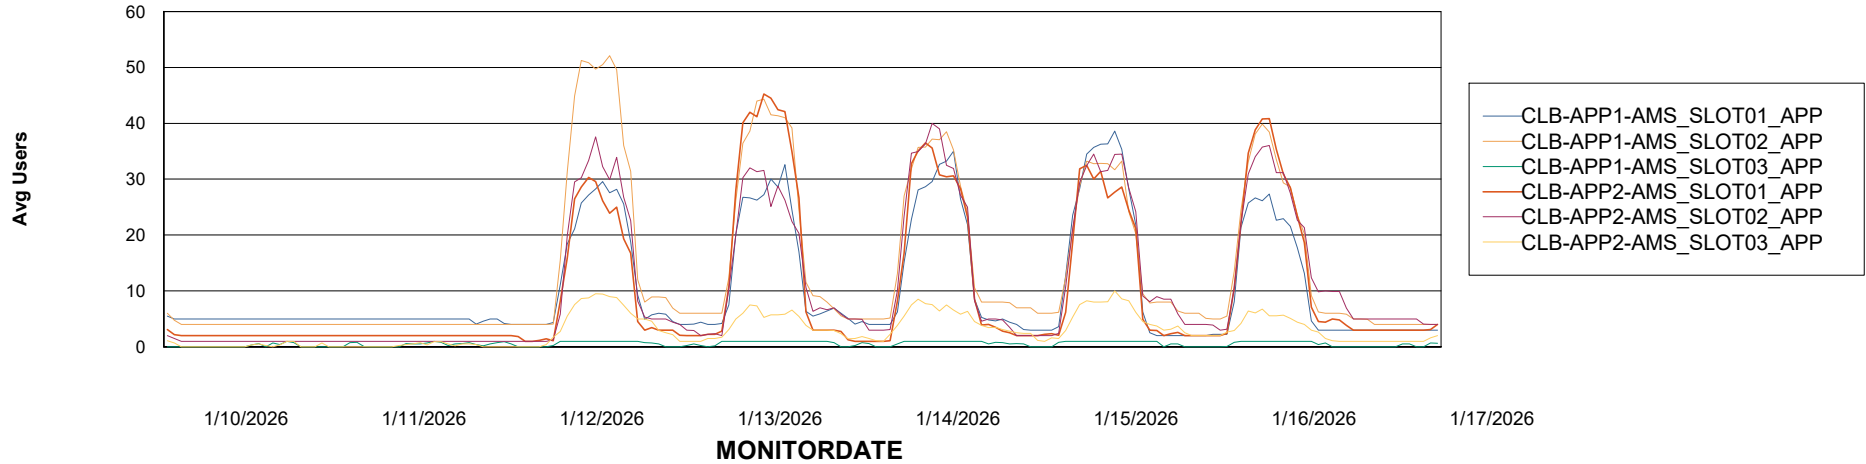

Avg users per day per ABS server