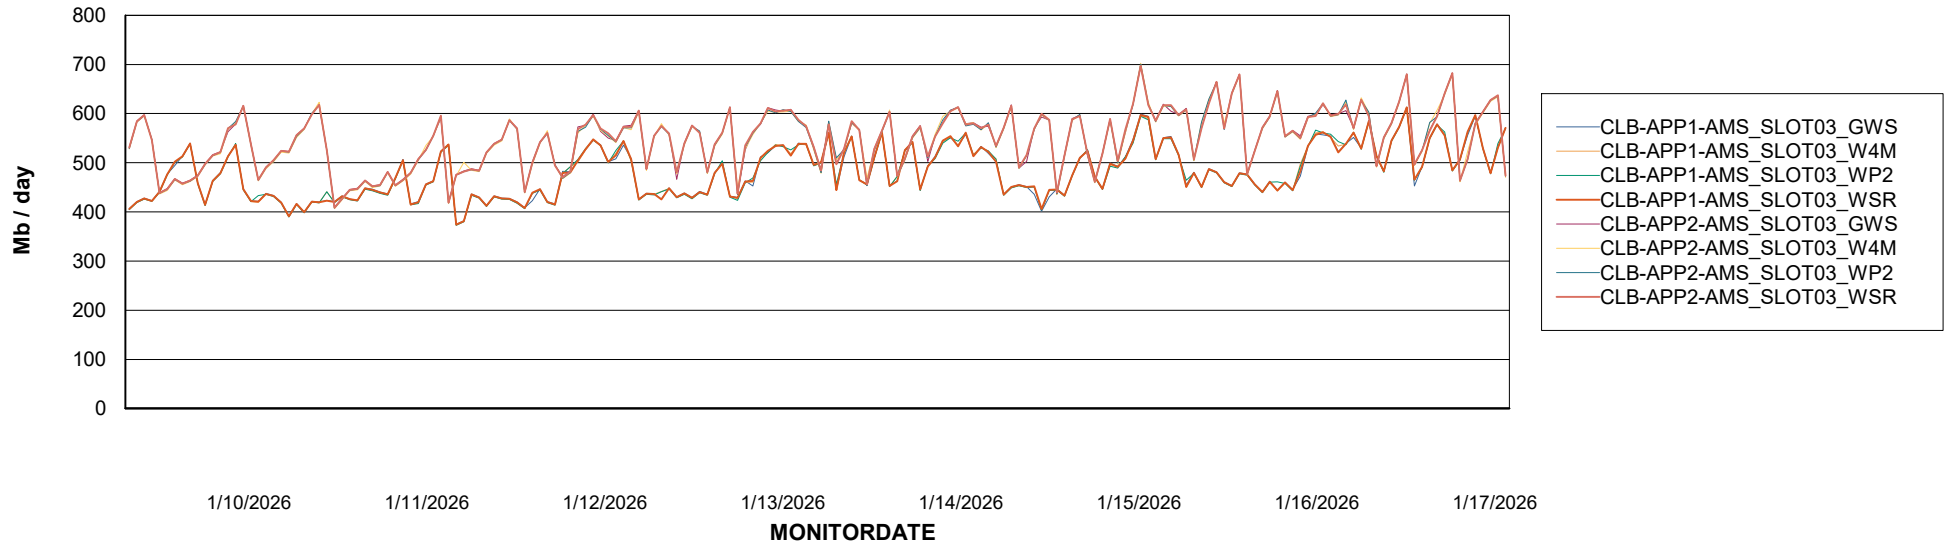

ABSSolute Web Component Services

Avg memory used per ABS Web component