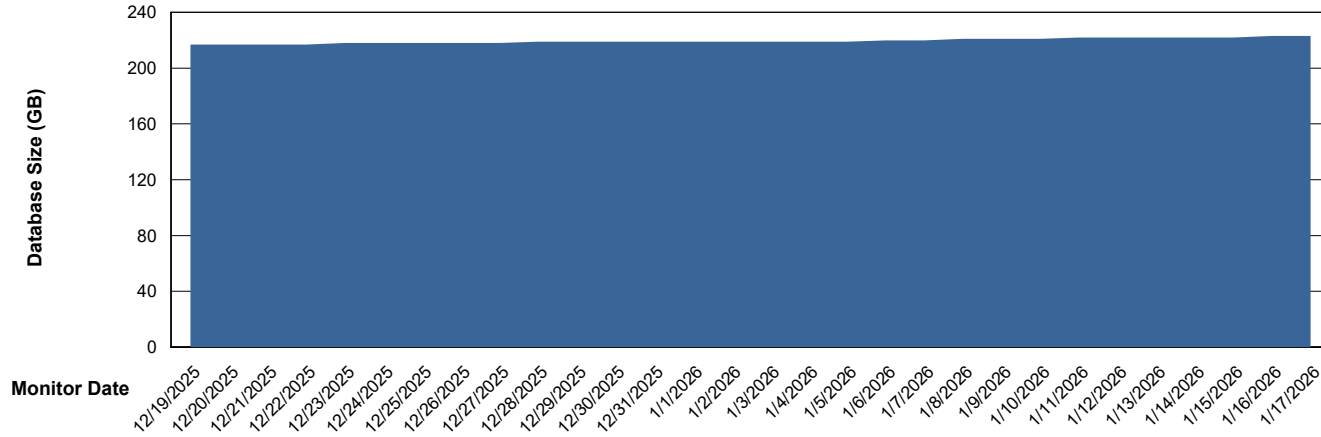

DATABASE SIZE   CLB-BI2-AMS_ABS1_DB

Database growth over last month