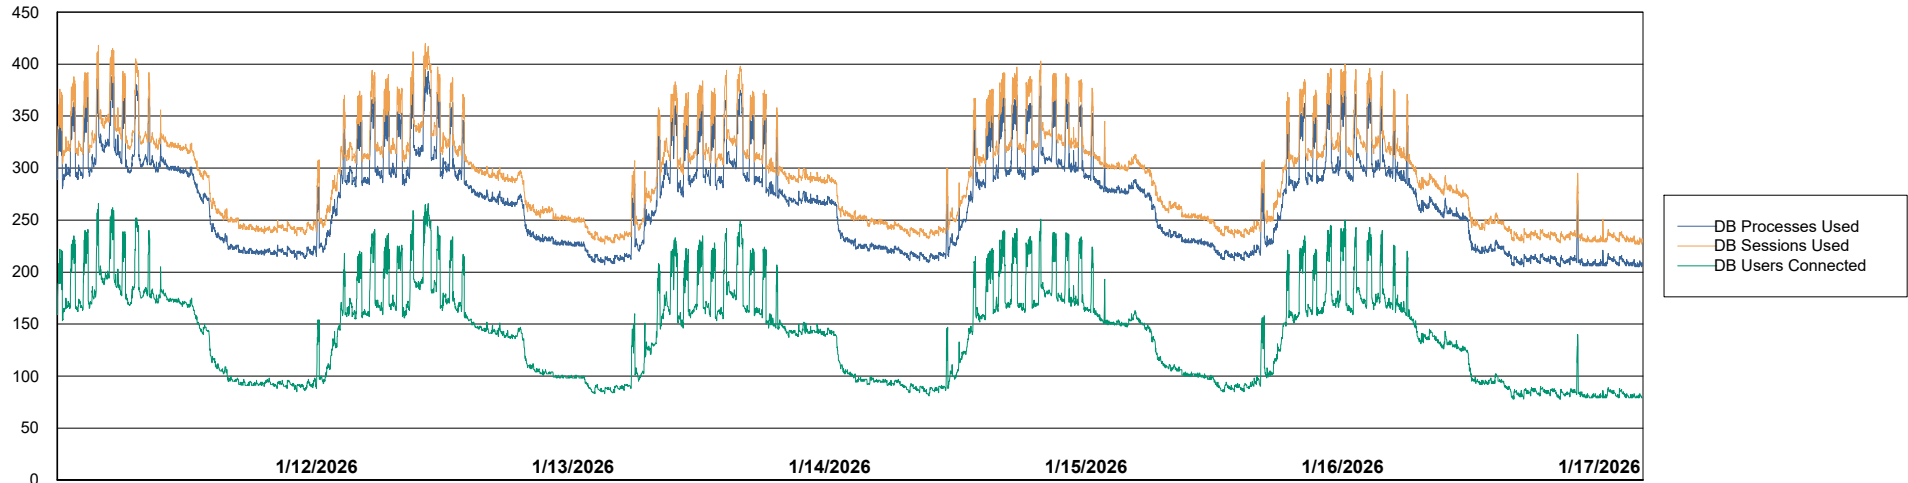

Database Performance BNLDB_Production