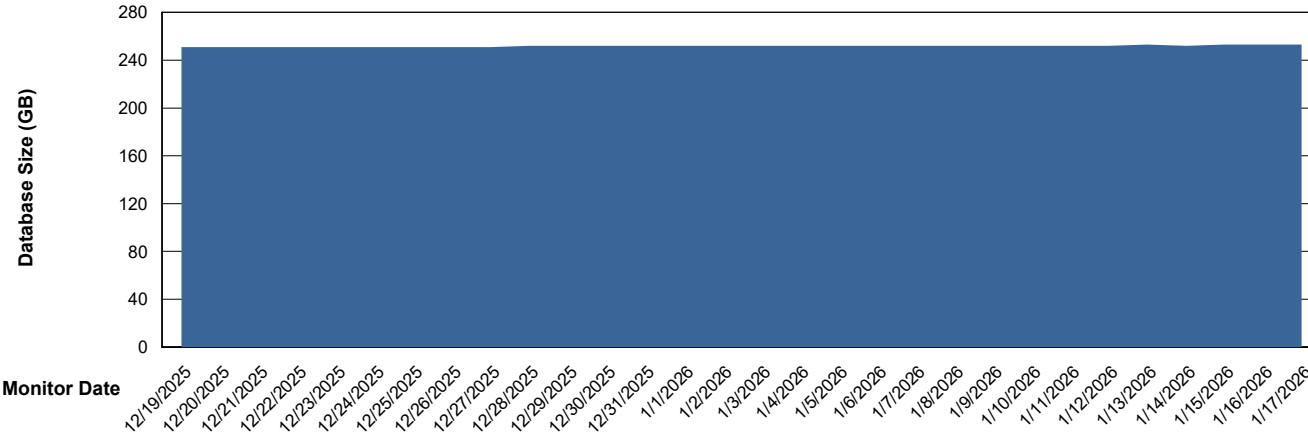

Database growth over last month

Database Tablespace BNLDB_Production

Date	Tablespace Name	Filesize (Gb)	Usedsize (Gb)	Percentage free
1/17/2026	ABSDATA	105	71	33
	INDX	205	172	16
1/16/2026	ABSDATA	105	71	33
	INDX	205	172	16
1/15/2026	ABSDATA	105	71	33
	INDX	205	172	16
1/14/2026	ABSDATA	105	71	33
	INDX	205	172	16
1/13/2026	ABSDATA	105	71	33
	INDX	205	172	16
1/12/2026	ABSDATA	105	71	33
	INDX	205	172	16
1/11/2026	ABSDATA	105	71	33
	INDX	205	172	16