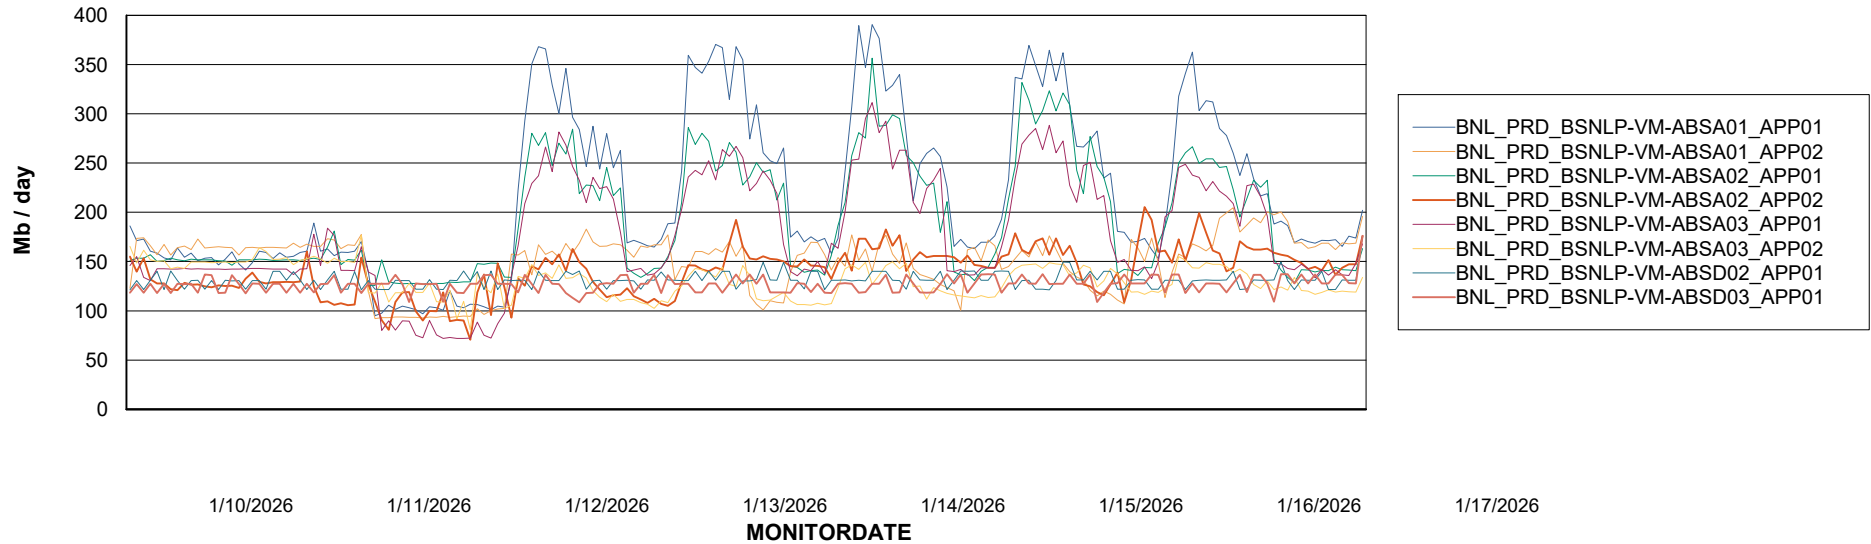

ABSSolute Application Server Services

Avg memory used per ABS Server Service