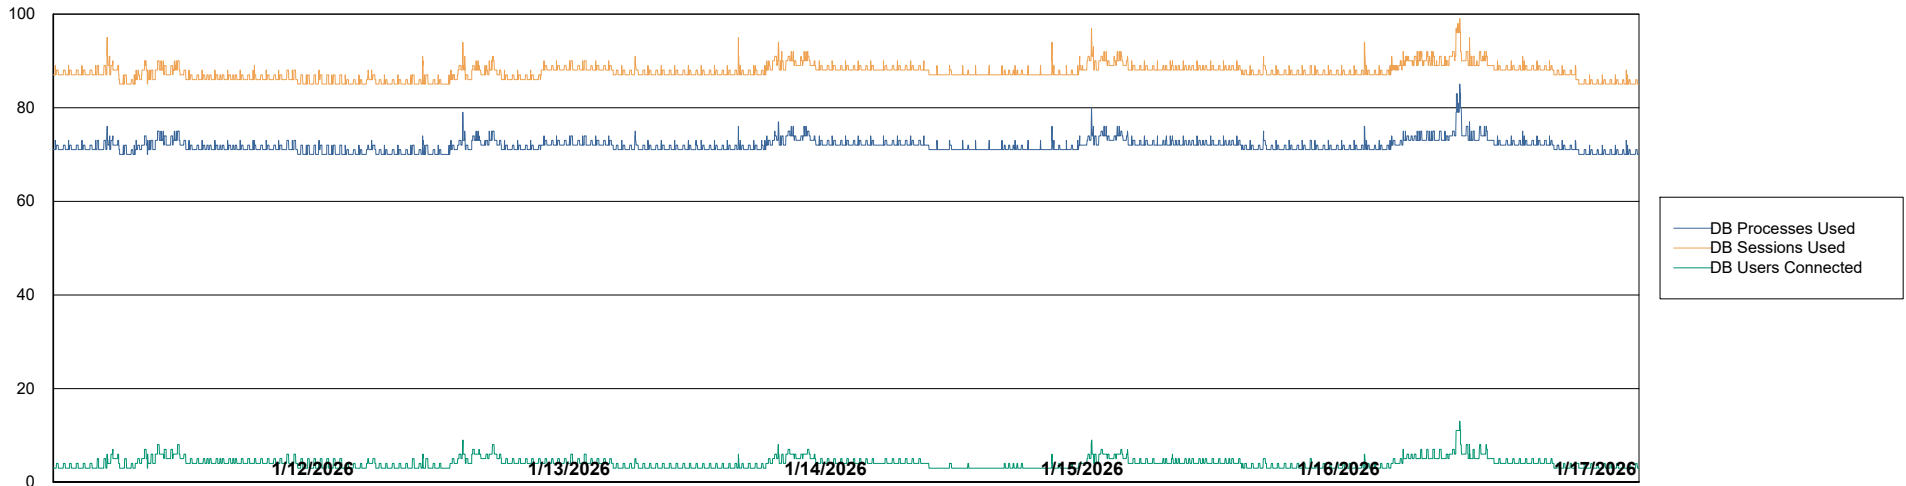

Database Performance AUJ_BI3_DB