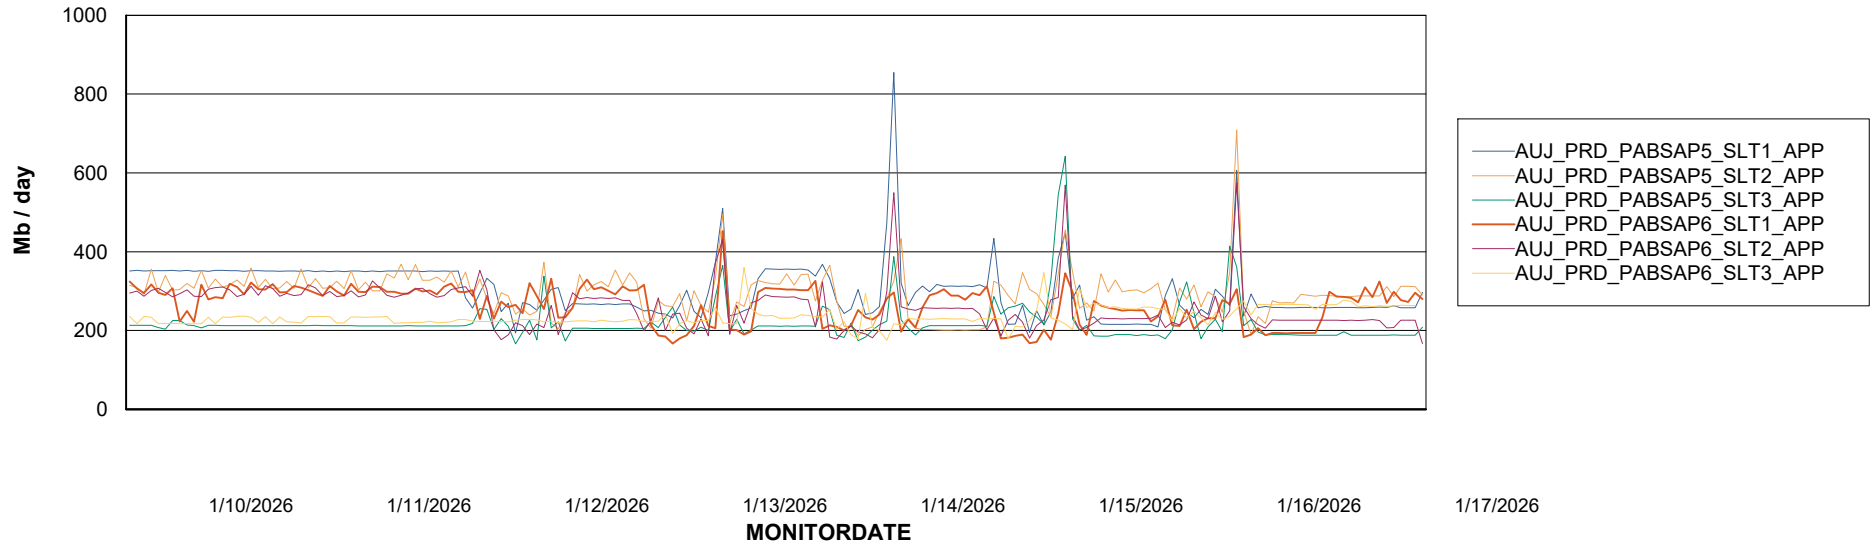

ABSSolute Application Server Services

Avg memory used per ABS Server Service