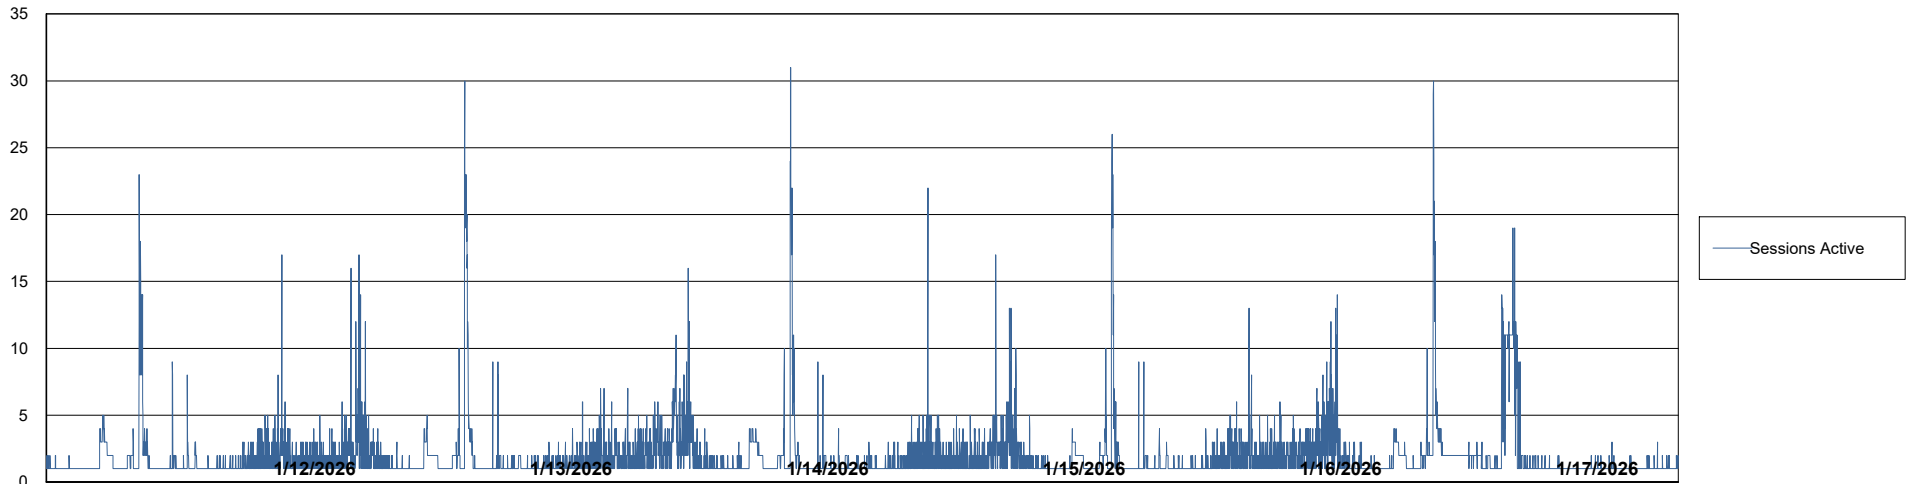

Database Performance AUJ_DB3_Primary