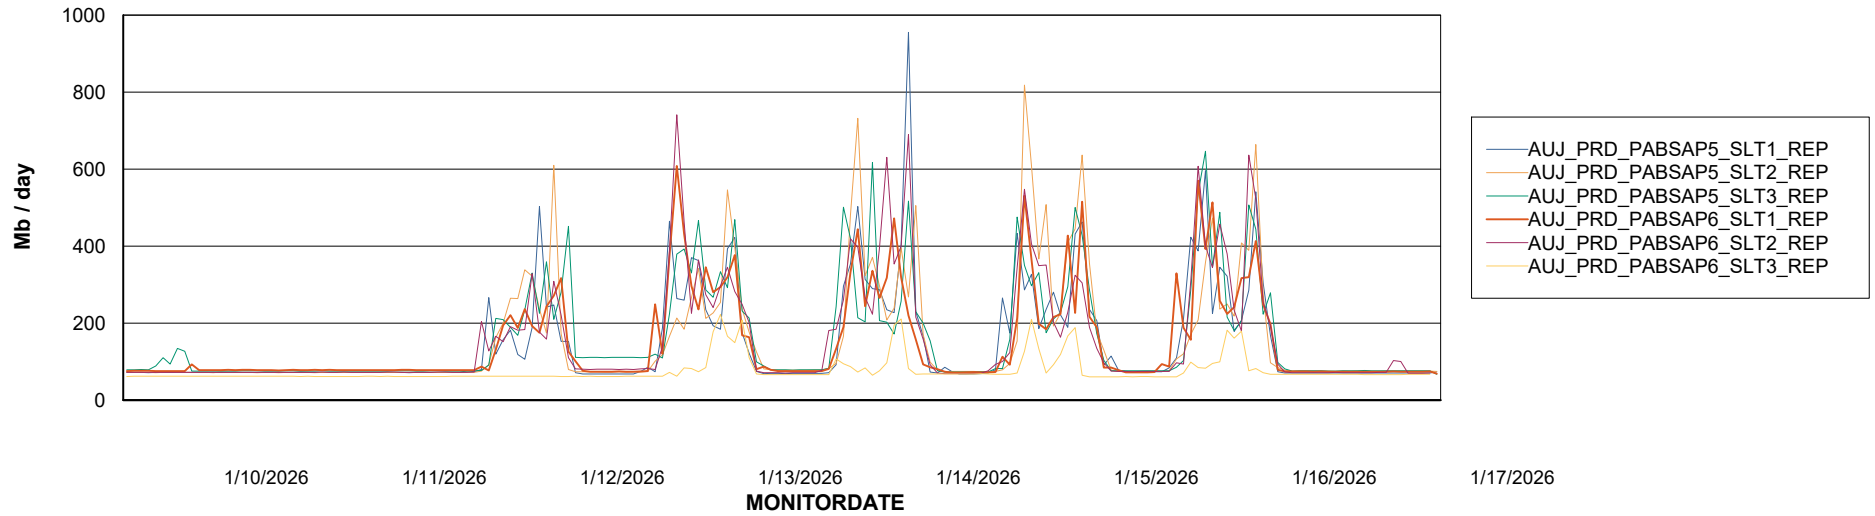

ABSSolute Application ReportServer Services

Avg memory used per ReportServer Service