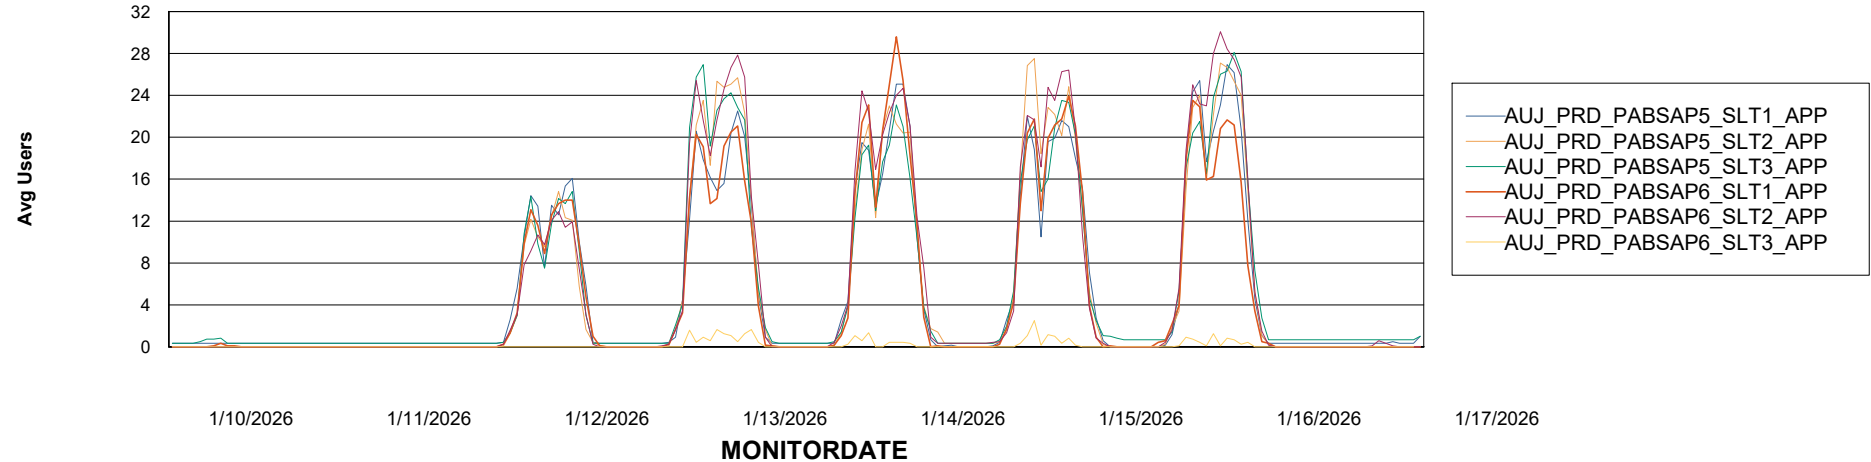

Avg users per day per ABS server