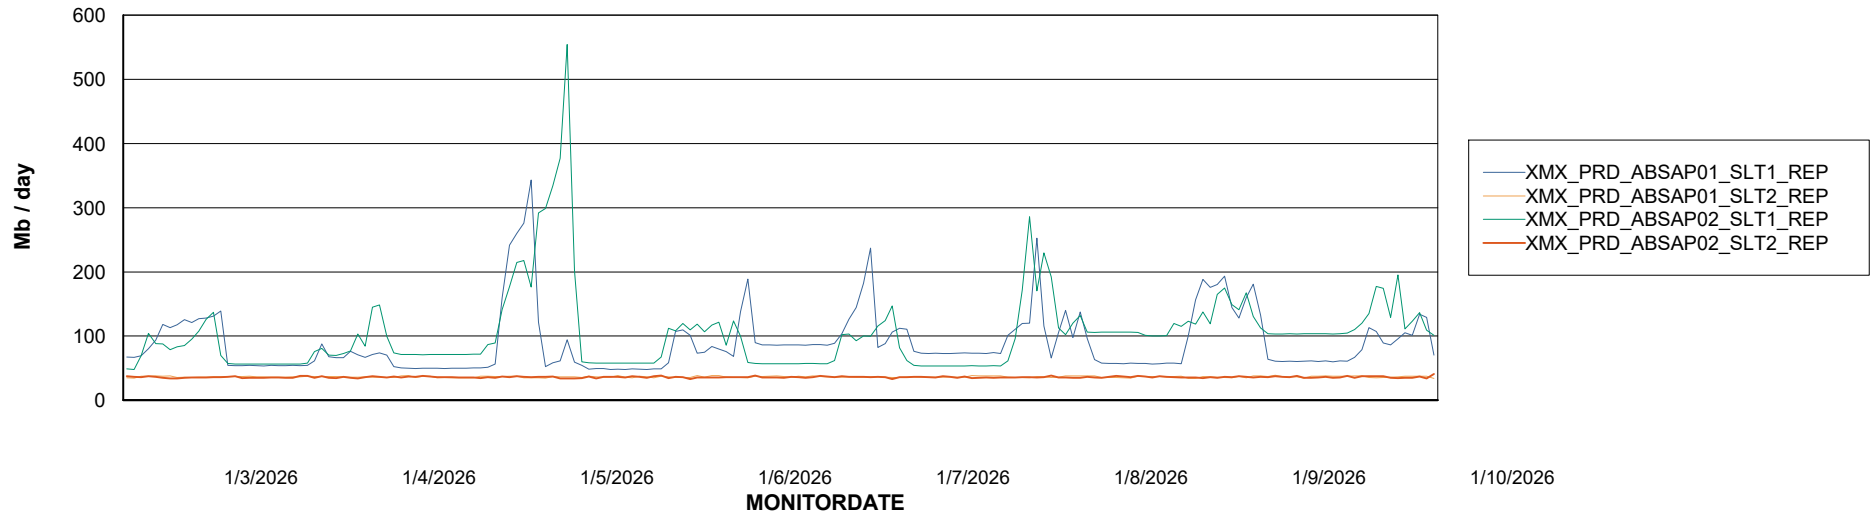

ABSSolute Application ReportServer Services

Avg memory used per ReportServer Service