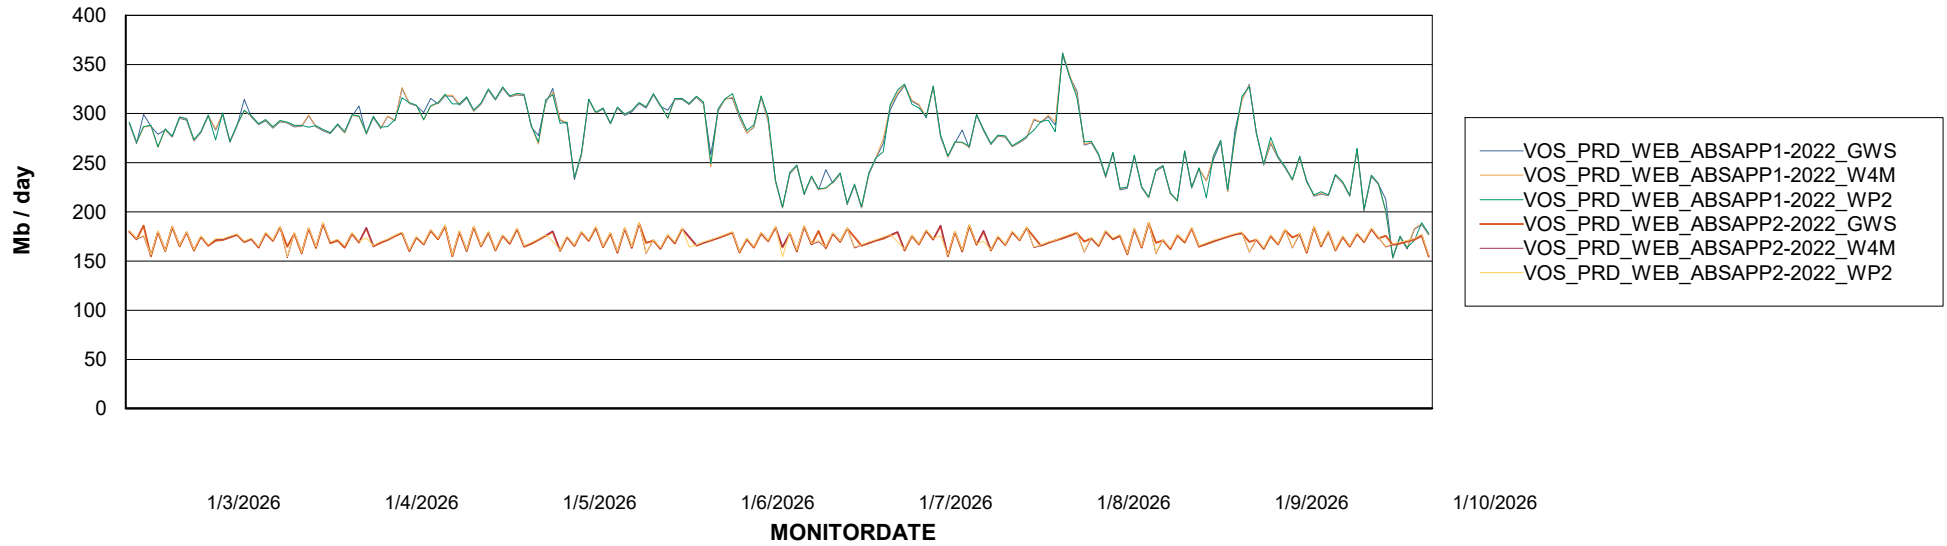

ABSSolute Web Component Services

Avg memory used per ABS Web component