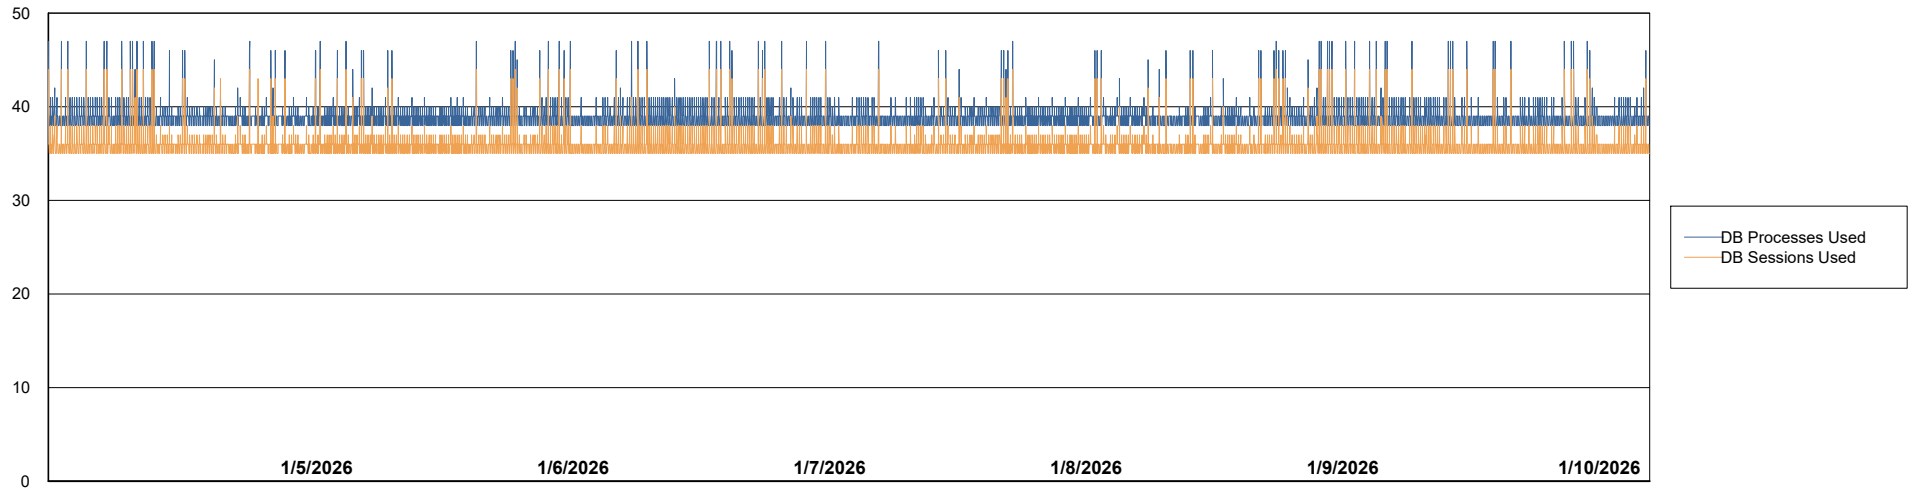

Database Performance VOS_PRD_ABSORA2-2022_HSBABS1

DB Processes Max 1,000