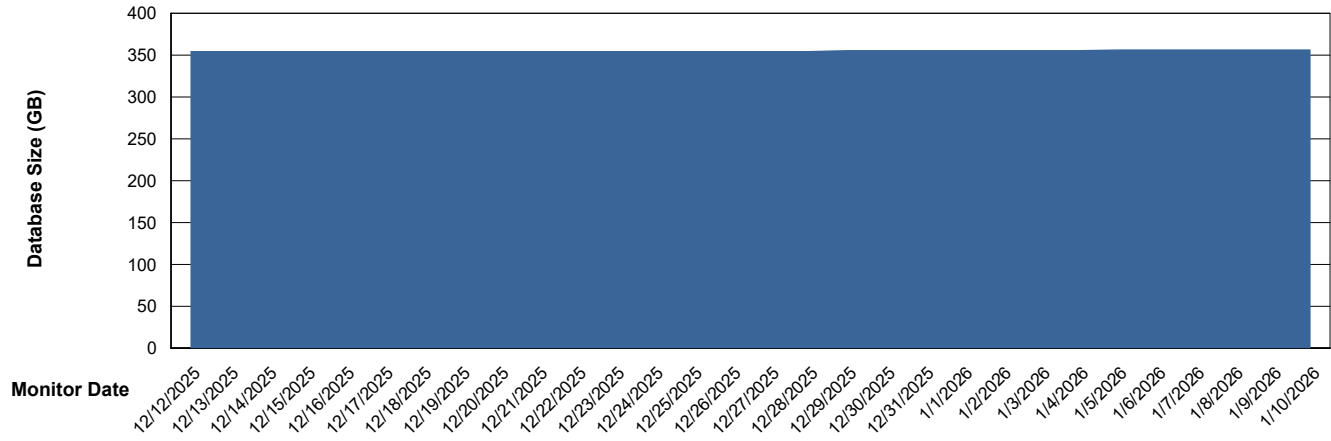

Database growth over last month