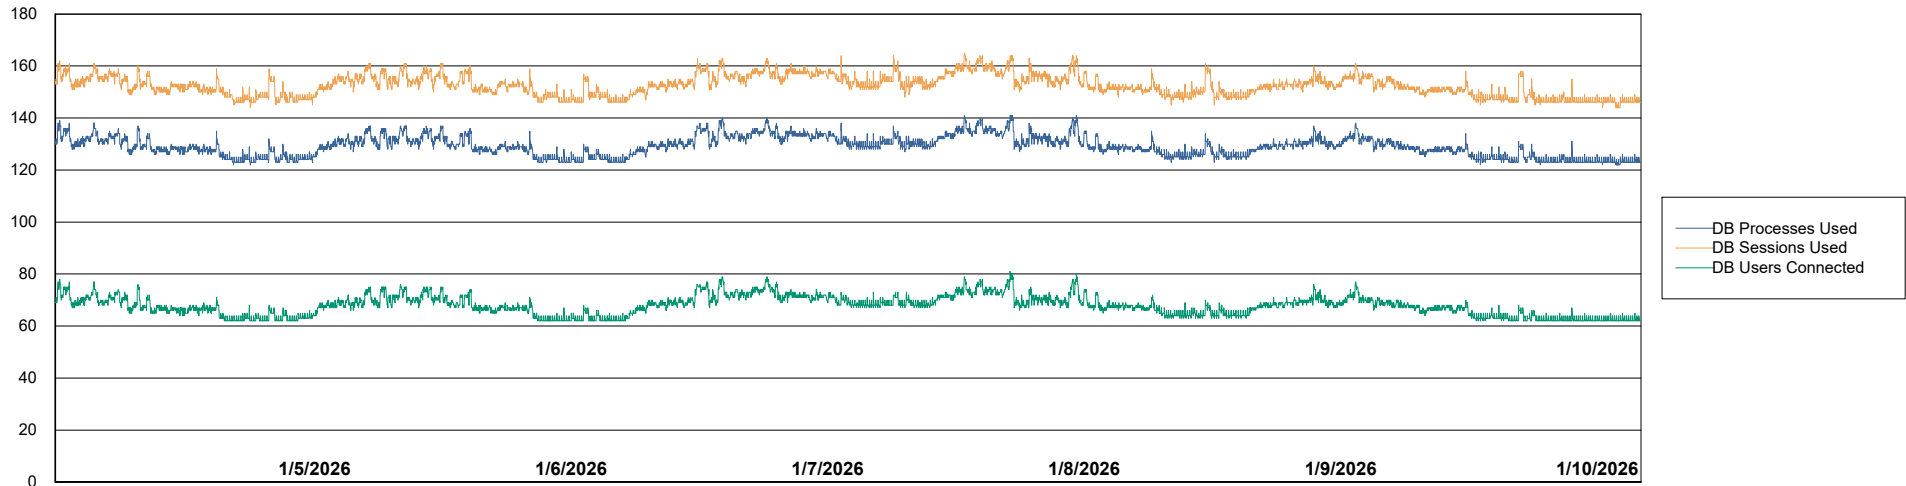

Database Performance VOS_PRD_ABSORA1-2022_ABS1