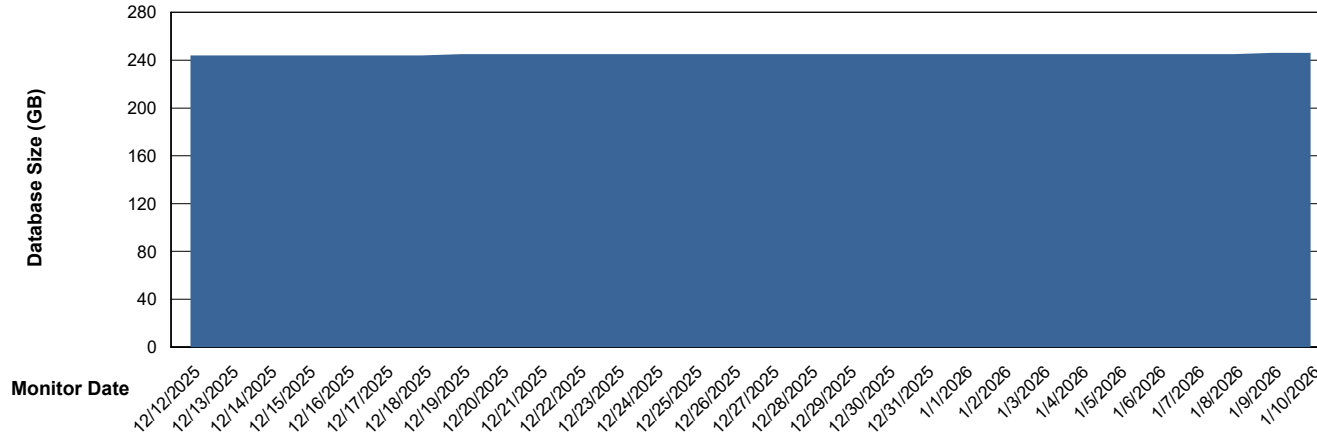

DB Processes Max 1,000

Weekly SLA Customer Report

Customer VOS_Production
Database ID 143

DATABASE SIZE VOS_PRD_ABSBI-2018_ABS1

Database growth over last month

DATABASE SIZE VOS_PRD_ABSBI-2025_ABS1

Database growth over last month