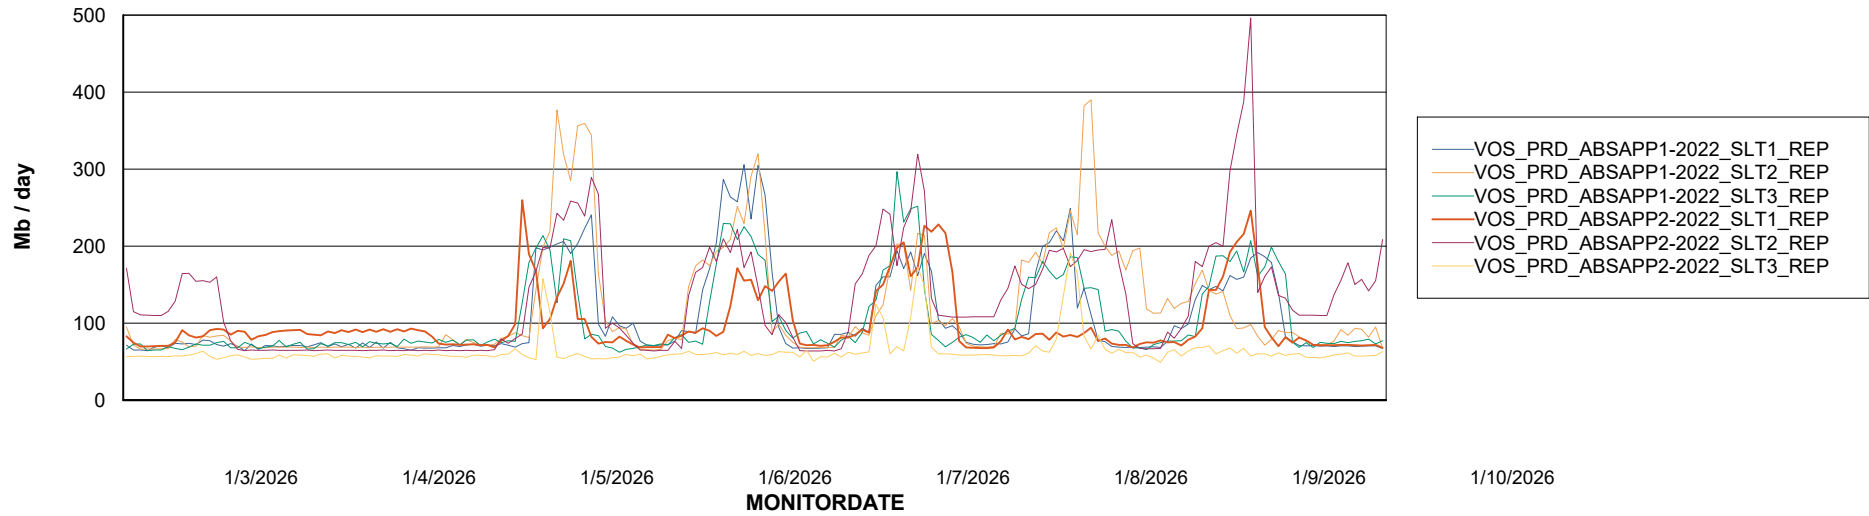

Avg memory used per ABS Server Service

Avg users per day per ABS server

Weekly SLA Customer Report

Customer VOS_Production
Database ID 143

ABSSolute Application ReportServer Services

Avg memory used per ReportServer Service