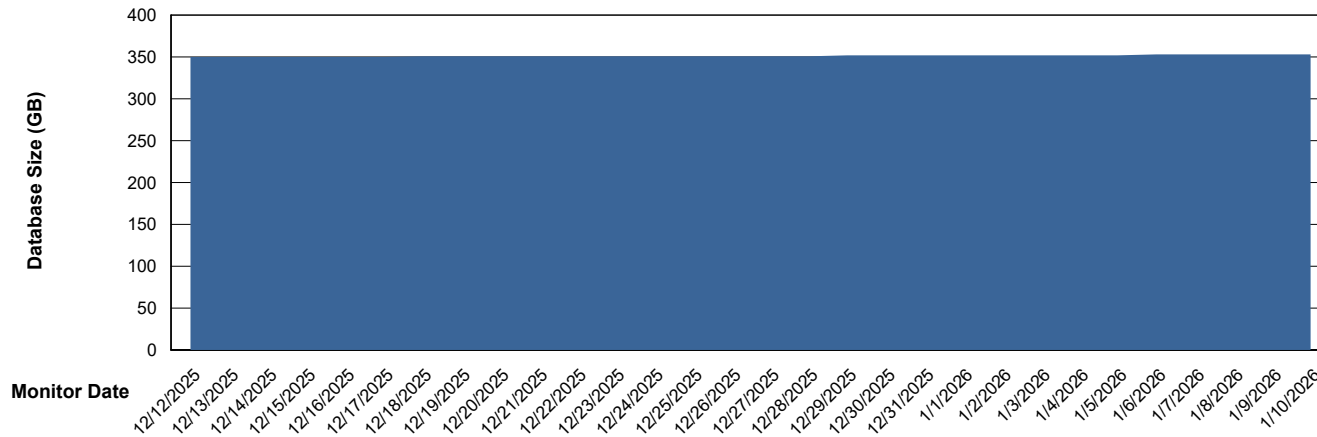

DB Processes Max 1,000

Weekly SLA Customer Report

Customer VOS_Production
Database ID 143

DATABASE SIZE VOS_PRD_ABSBI-2018_ABS1

Database growth over last month

DATABASE SIZE VOS_PRD_ABSBI-2025_ABS1

Database growth over last month