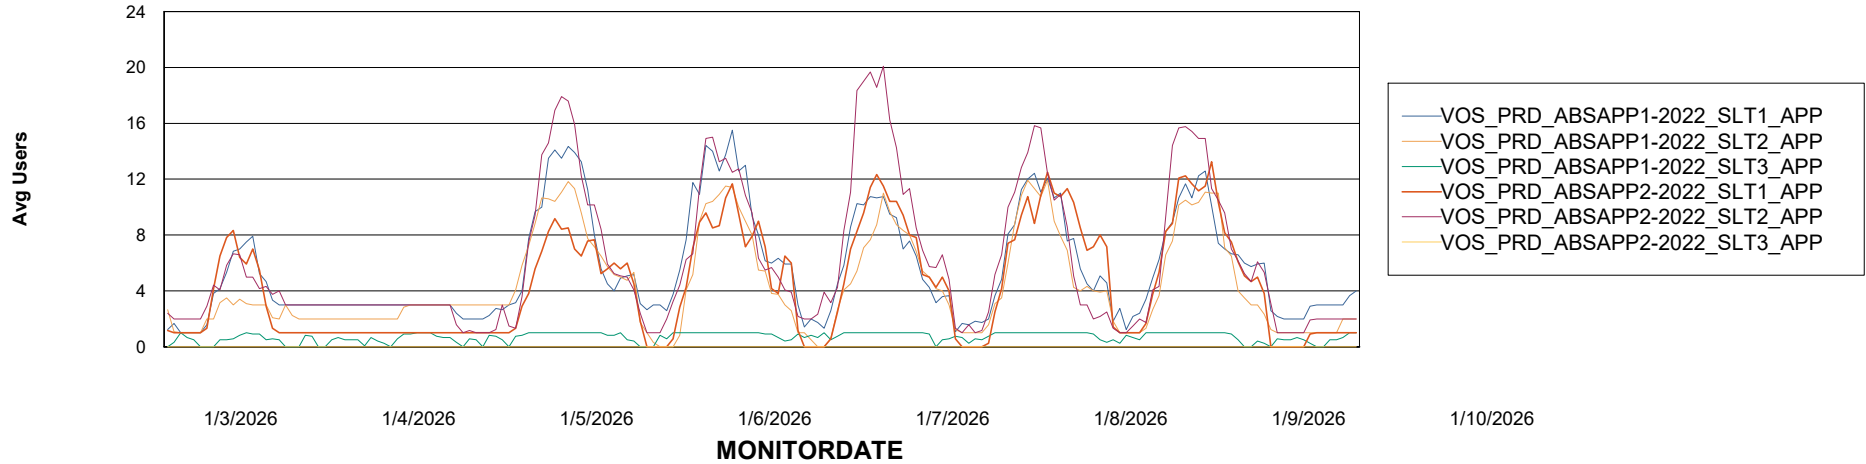

Avg users per day per ABS server