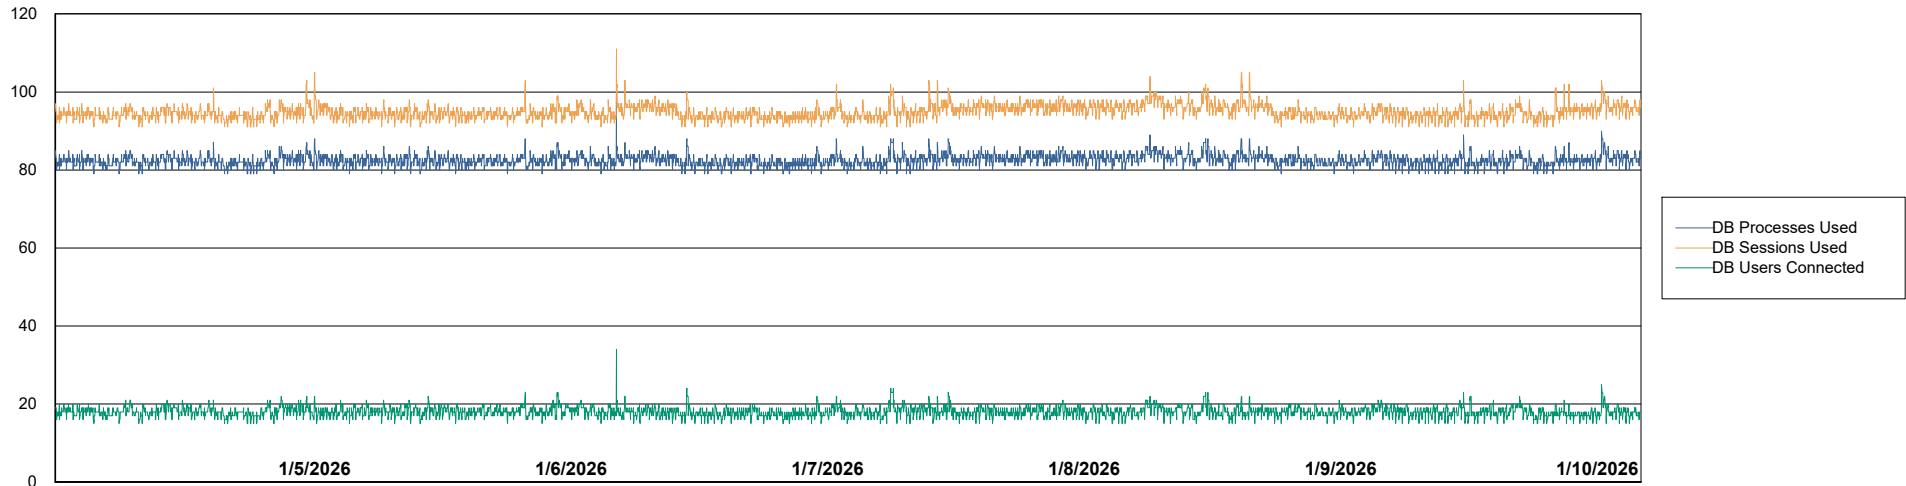

Weekly SLA Customer Report

Customer VOS_Production
Database ID 143

Database Performance VOS_PRD_ABSBI-2018_ABS1

Weekly SLA Customer Report

Customer VOS_Production
Database ID 143

Database Performance VOS_PRD_ABSBI-2025_ABS1