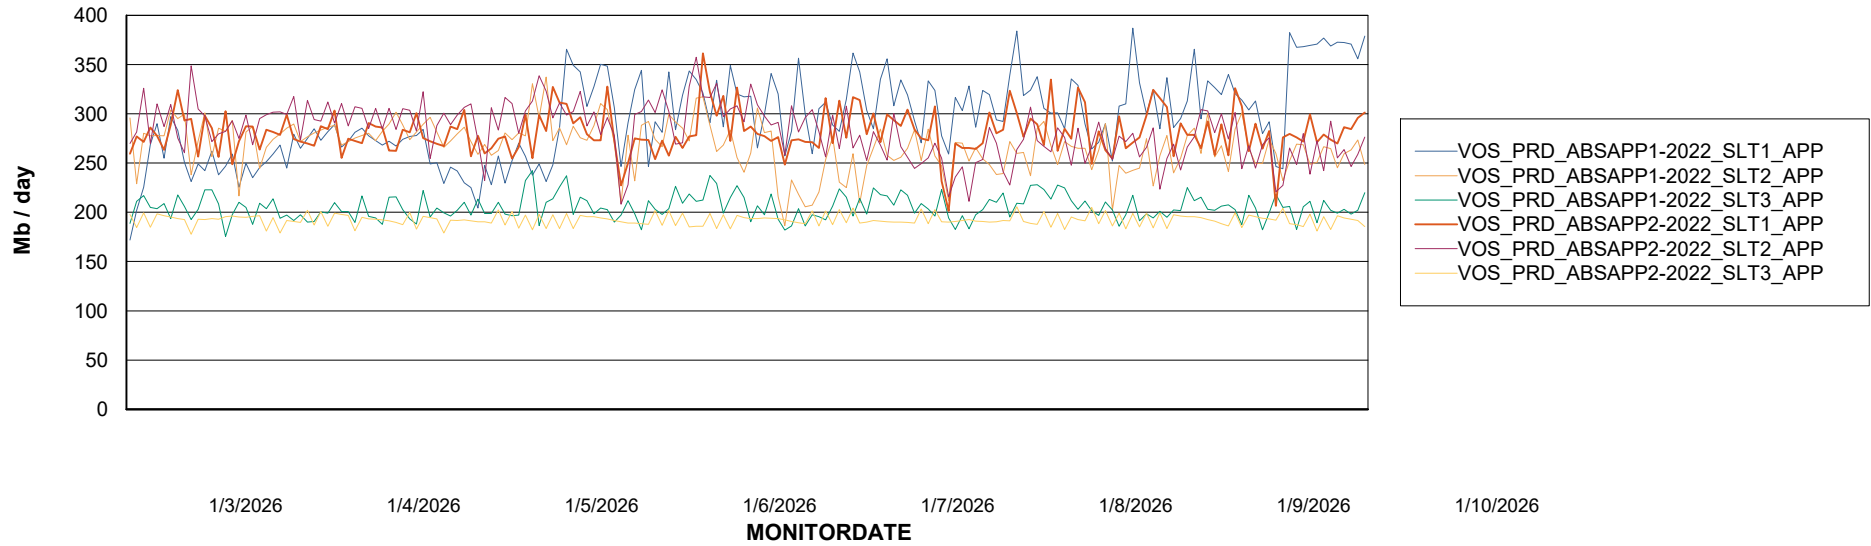

ABSSolute Application Server Services

Avg memory used per ABS Server Service