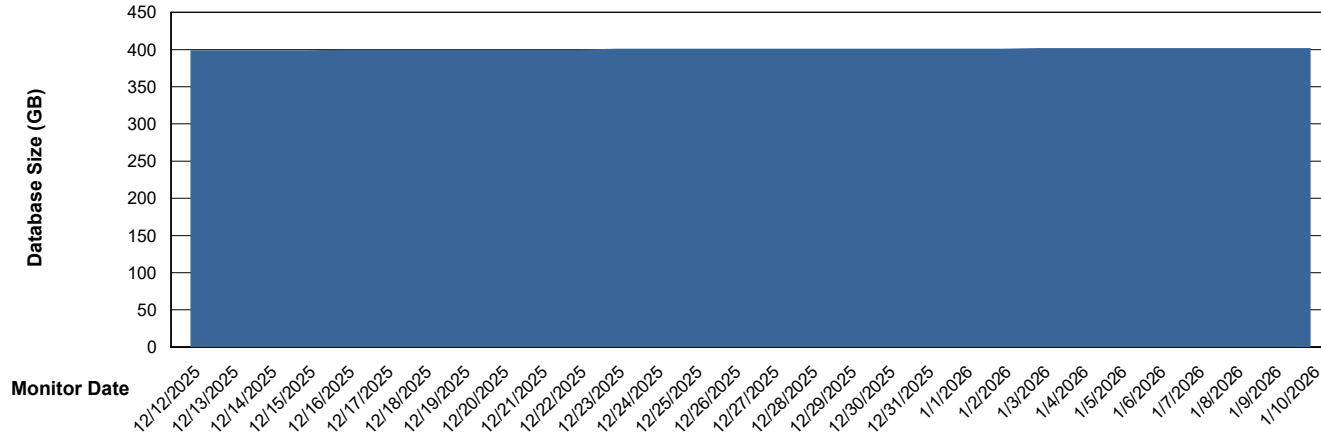

DB Processes Max 1,000

Weekly SLA Customer Report

Customer STK_Production
Database ID 82

Database Performance STK_PRD_ABSDBORACLE02_HSBABS1

DB Processes Max 1,000

Weekly SLA Customer Report

Customer STK_Production
Database ID 82

DATABASE SIZE STK_PRD_ABSDBORACLE01_ABS1

Database growth over last month

DATABASE SIZE STK_PRD_ABSDBORACLE02_ABST

Database growth over last month

Weekly SLA Customer Report

Customer STK_Production
 Database ID 82