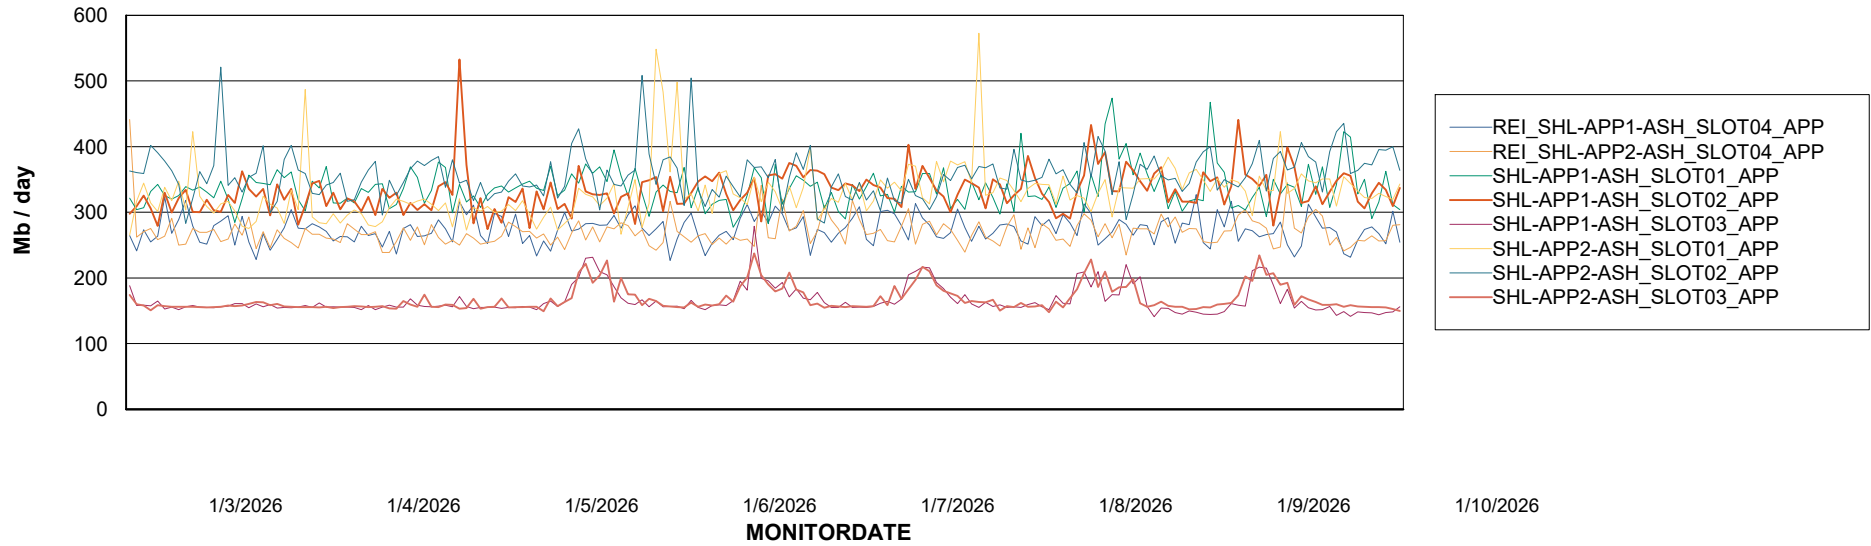

ABSSolute Application Server Services

Avg memory used per ABS Server Service