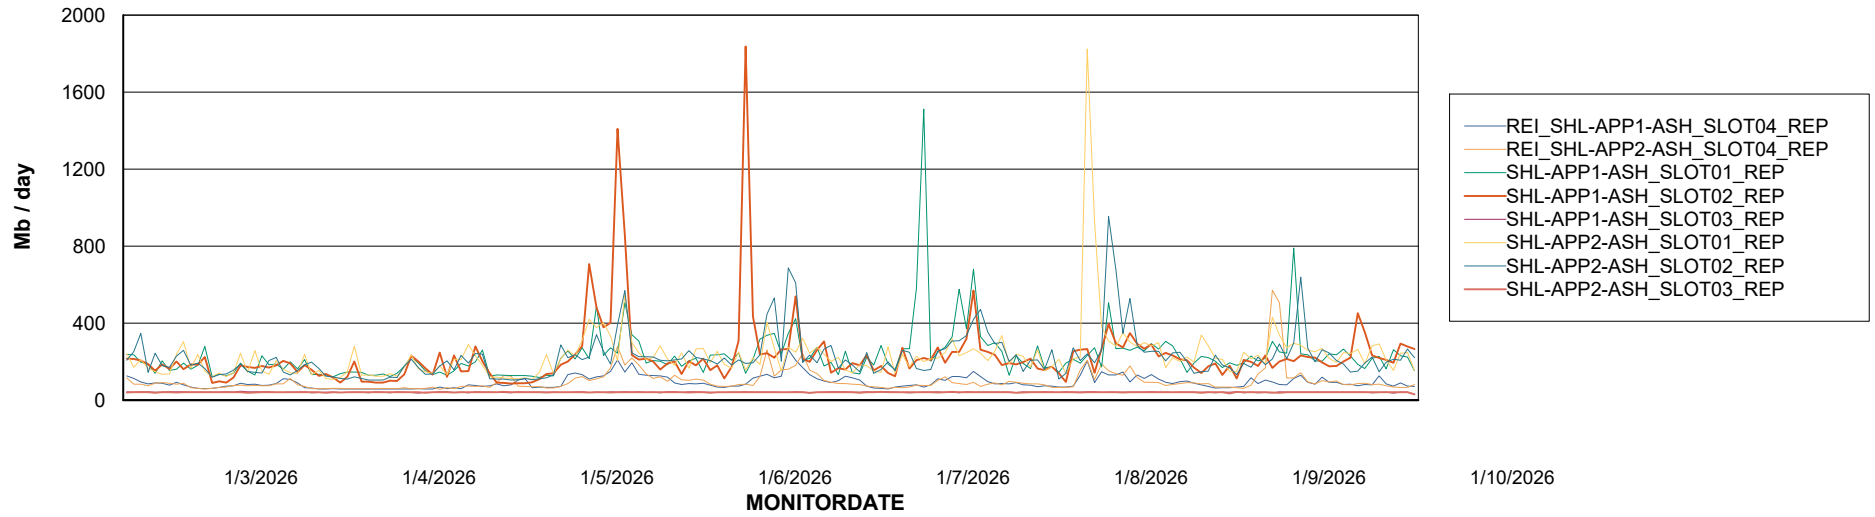

ABSSolute Application ReportServer Services

Avg memory used per ReportServer Service