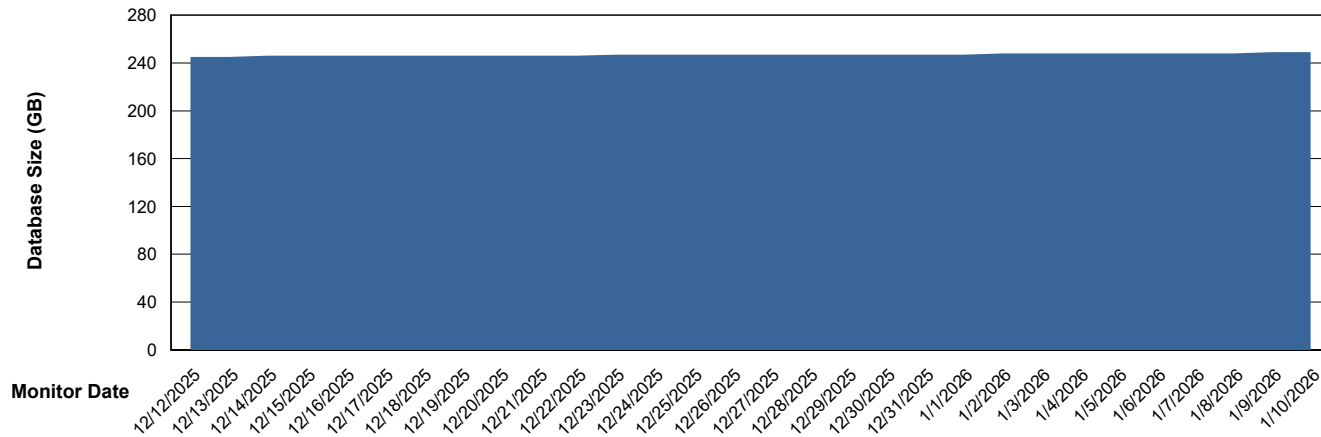

Customer SHL OCI ASH Production
Database ID 182

DATABASE SIZE SHL-BI-ASH_PROD_ABS1

Database growth over last month

DATABASE SIZE SHL-DBS1-ASH_PROD_ABS1

Database growth over last month

Weekly SLA Customer Report

Customer SHL OCI ASH Production
 Database ID 182

Database Tablespace SHL-BI-ASH_PROD_ABS1

Date	Tablespace Name	Filesize (Gb)	Usedsize (Gb)	Percentage free
1/10/2026	ABSDATA	30	19	35
	INDX	35	20	43
1/9/2026	ABSDATA	30	19	35
	INDX	35	20	43
1/8/2026	ABSDATA	30	19	35
	INDX	35	20	43
1/7/2026	ABSDATA	30	19	35
	INDX	35	20	43
1/6/2026	ABSDATA	30	19	35
	INDX	35	20	43
1/5/2026	ABSDATA	30	19	35
	INDX	35	20	43
1/4/2026	ABSDATA	30	19	35
	INDX	35	20	44