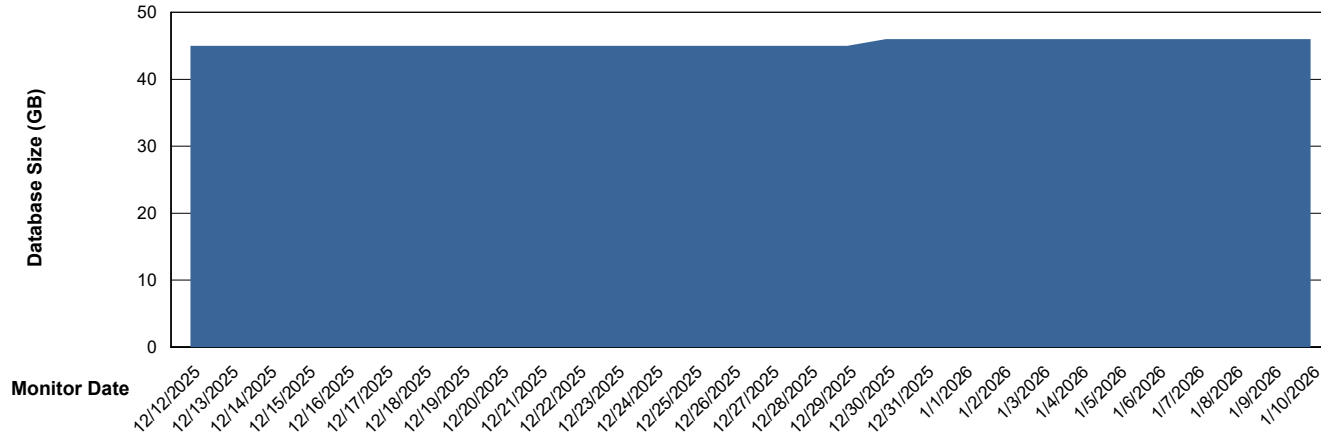

Weekly SLA Customer Report

Customer SHL OCI ASH Production
Database ID 182

Database Performance SHL-BI-ASH_PROD_ABS1

Weekly SLA Customer Report

Customer SHL OCI ASH Production
Database ID 182

Database Performance SHL-DBS1-ASH_PROD_ABS1

Weekly SLA Customer Report

Customer SHL OCI ASH Production
Database ID 182

Database Performance SHL-DBS2-ASH_PROD_HSBABS1

DB Processes Max 0
DB Processes Max 1,000
DB Processes Max 4

Weekly SLA Customer Report

Customer SHL OCI ASH Production
Database ID 182

DATABASE SIZE SHL-BI-ASH_PROD_ABS1

Database growth over last month

DATABASE SIZE SHL-DBS1-ASH_PROD_ABS1

Database growth over last month

Weekly SLA Customer Report