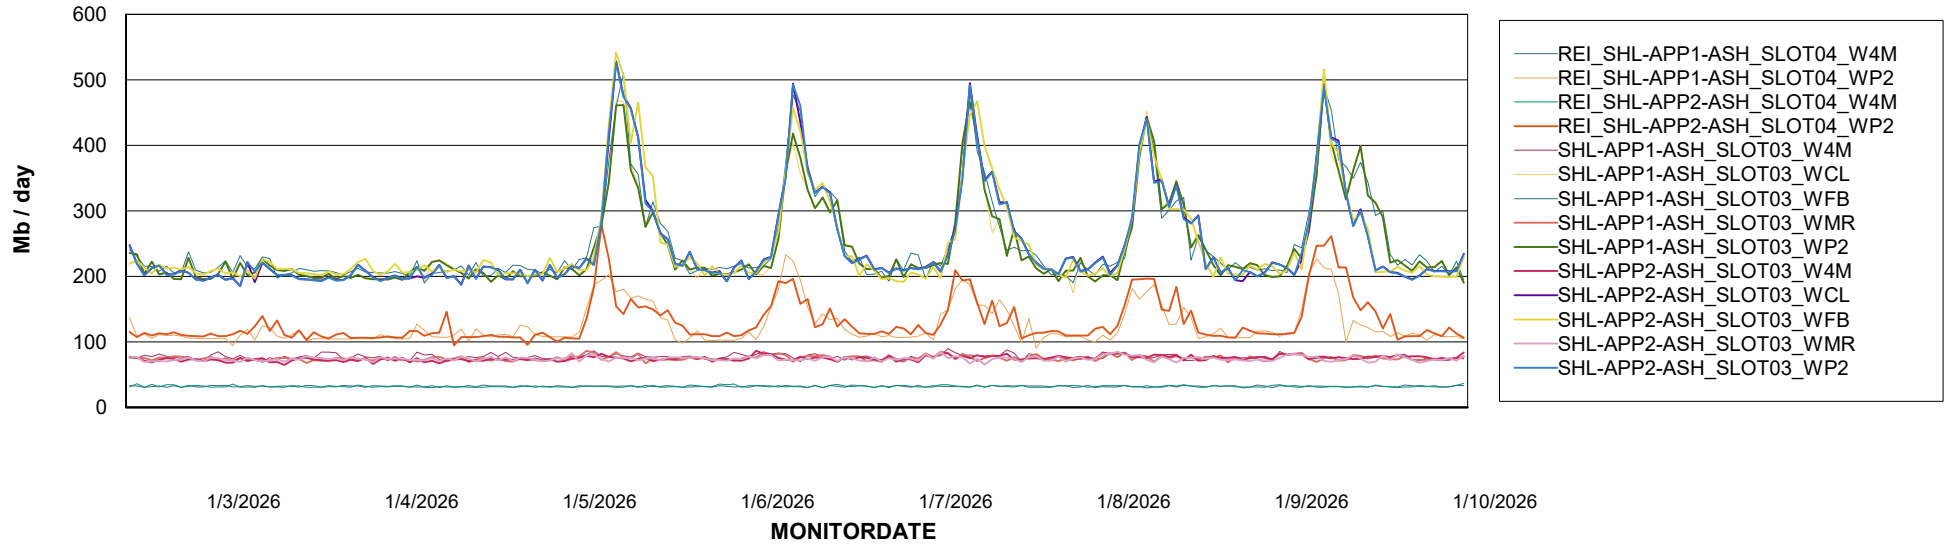

ABSolute Web Component Services

Avg memory used per ABS Web component