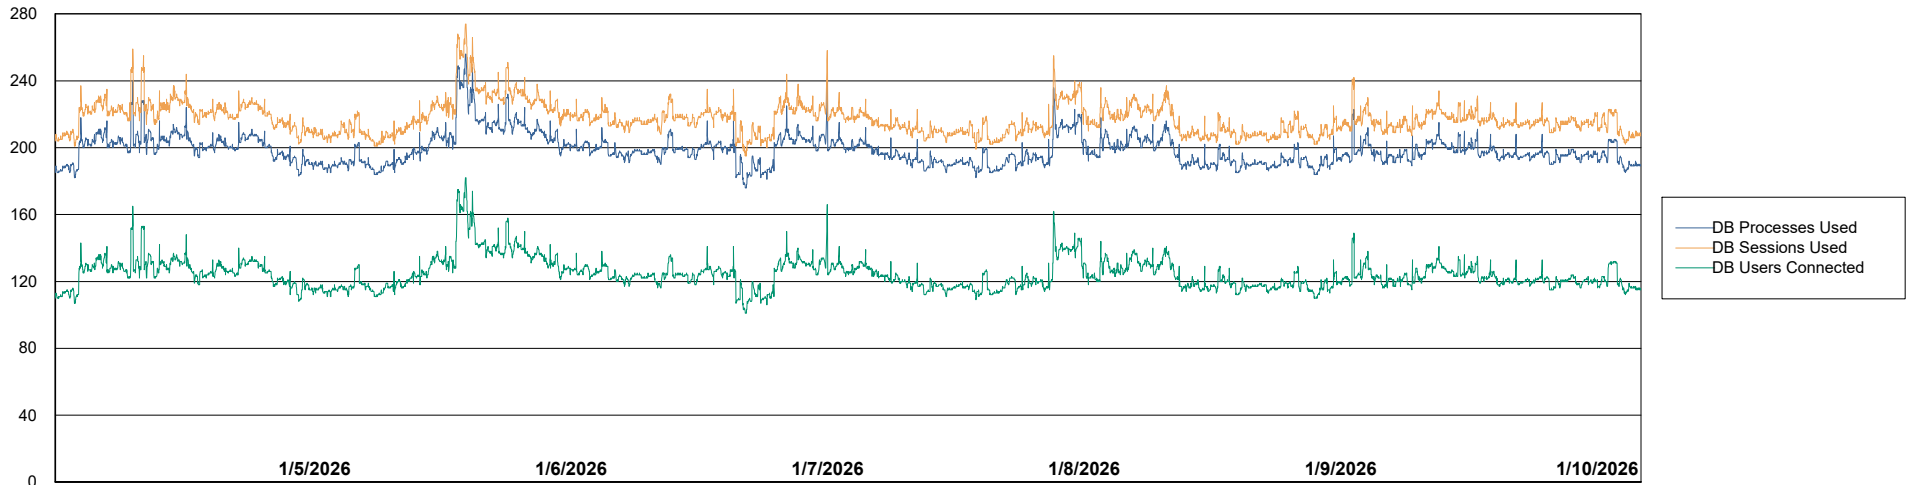

Weekly SLA Customer Report

Customer SHL OCI ASH Production
Database ID 182

Database Performance SHL-BI-ASH_PROD_ABS1

Weekly SLA Customer Report

Customer SHL OCI ASH Production
Database ID 182

Database Performance SHL-DBS1-ASH_PROD_ABS1