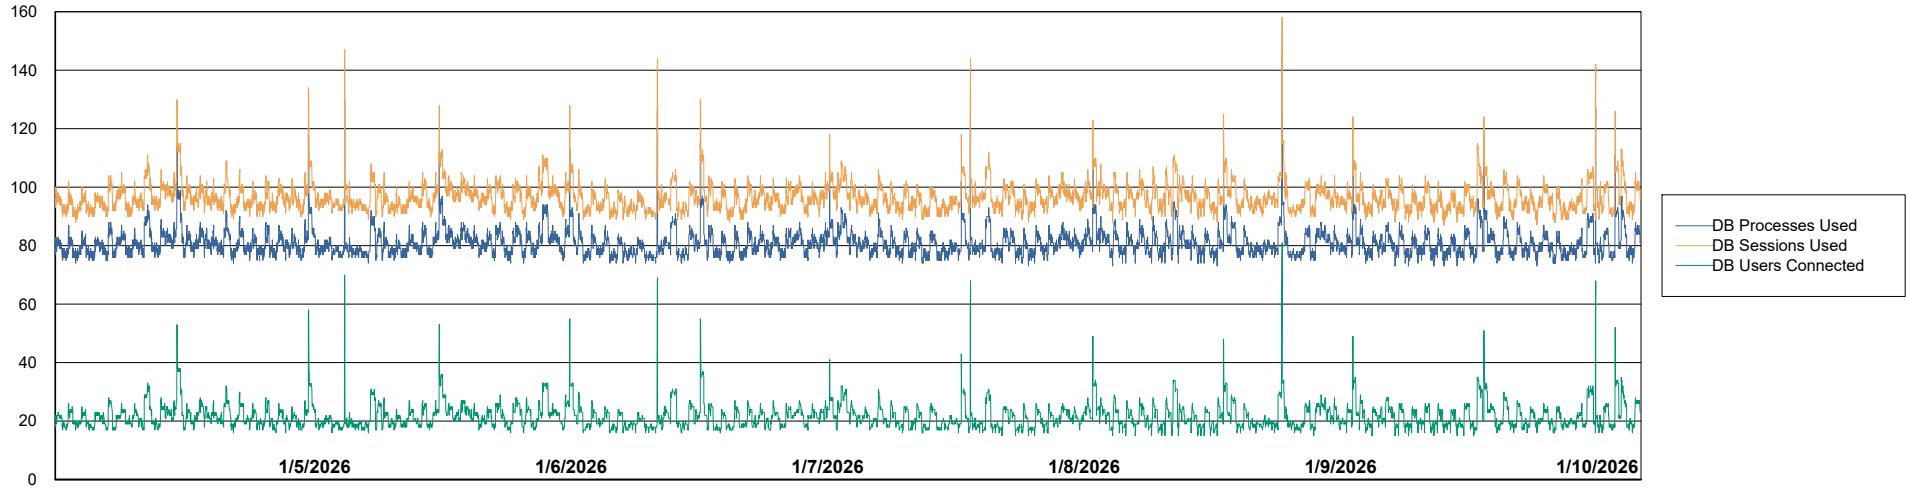

Database Performance SHL-BI-ASH_PROD_ABS1