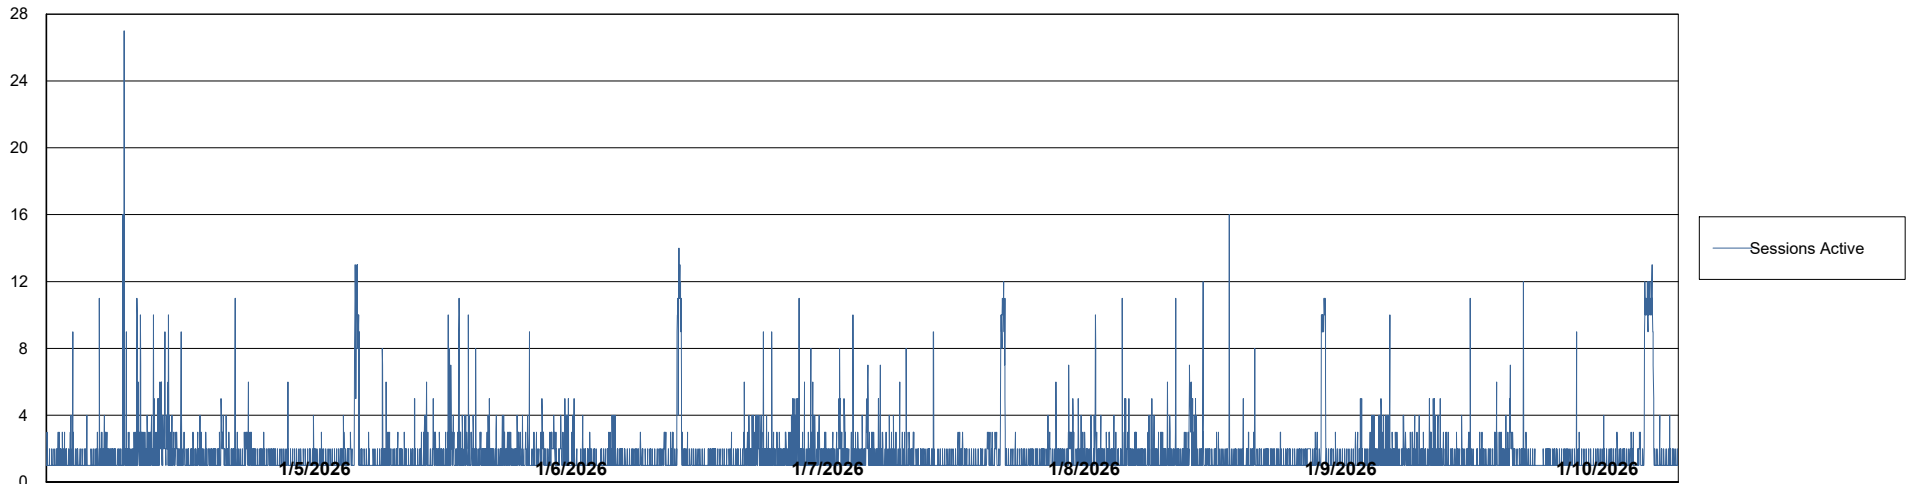

Weekly SLA Customer Report

Customer SHL OCI ASH Production
Database ID 182

Database Performance SHL-BI-ASH_PROD_ABS1

Weekly SLA Customer Report

Customer SHL OCI ASH Production
Database ID 182

Database Performance SHL-DBS1-ASH_PROD_ABS1