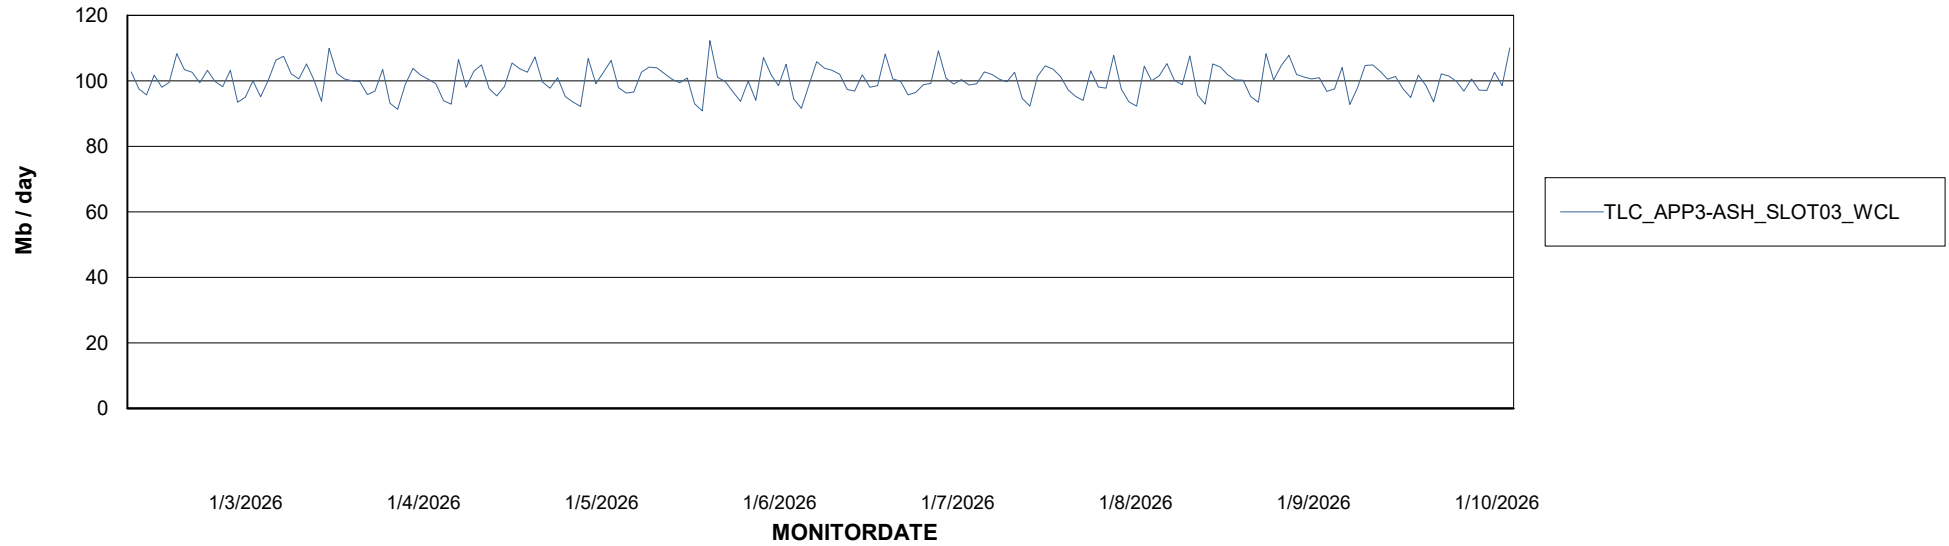

Avg memory used per ABS Server Service

Avg users per day per ABS server

Weekly SLA Customer Report

Customer SHL OCI ASH Production
Database ID 182

ABSSolute Application Server Services

Avg memory used per ABS Web component