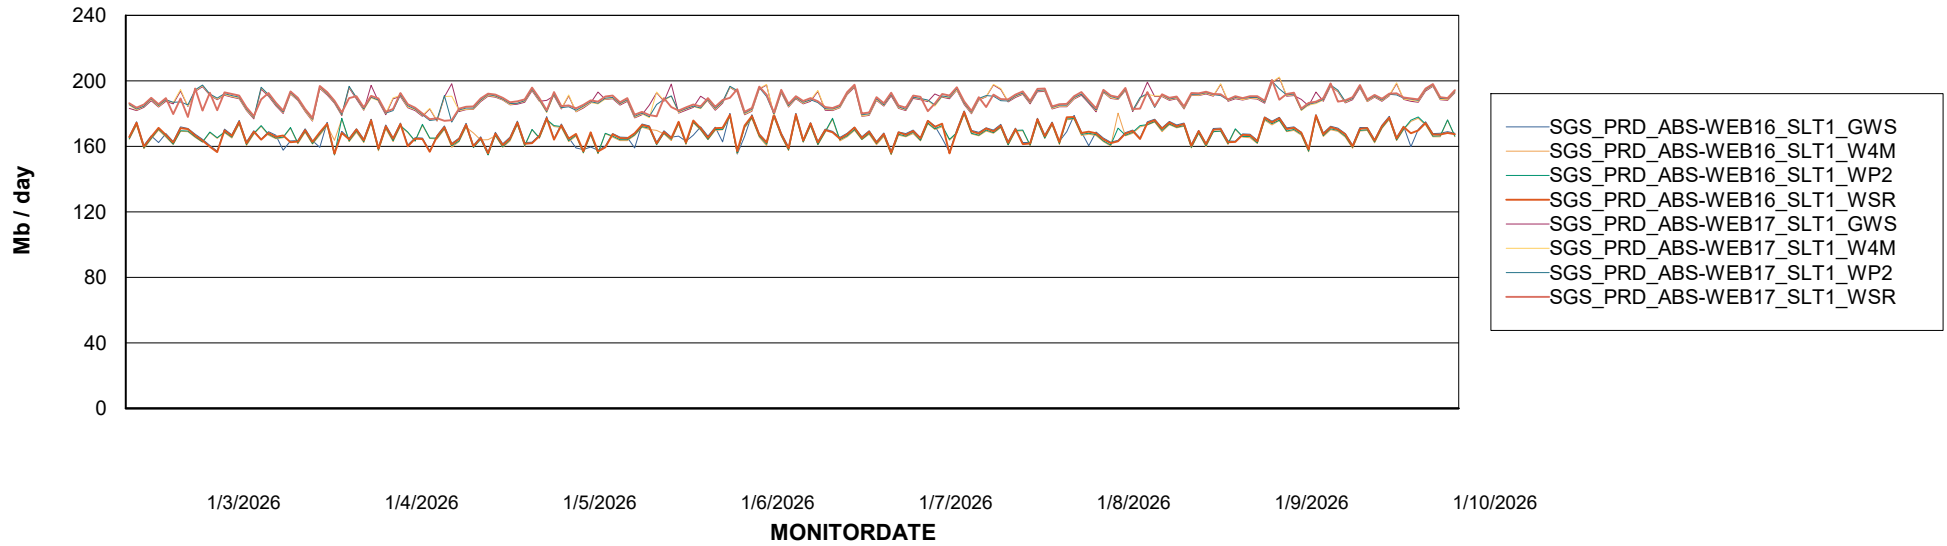

ABSSolute Web Component Services

Avg memory used per ABS Web component