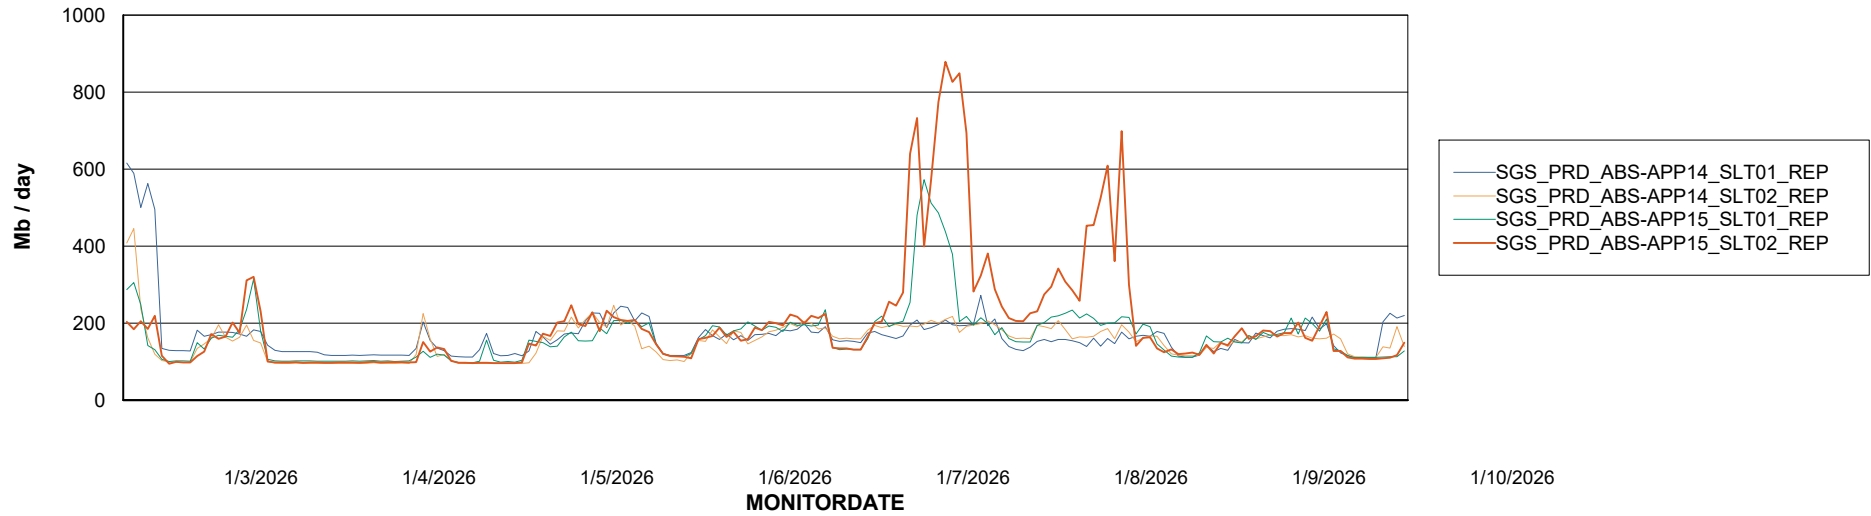

ABSSolute Application ReportServer Services

Avg memory used per ReportServer Service