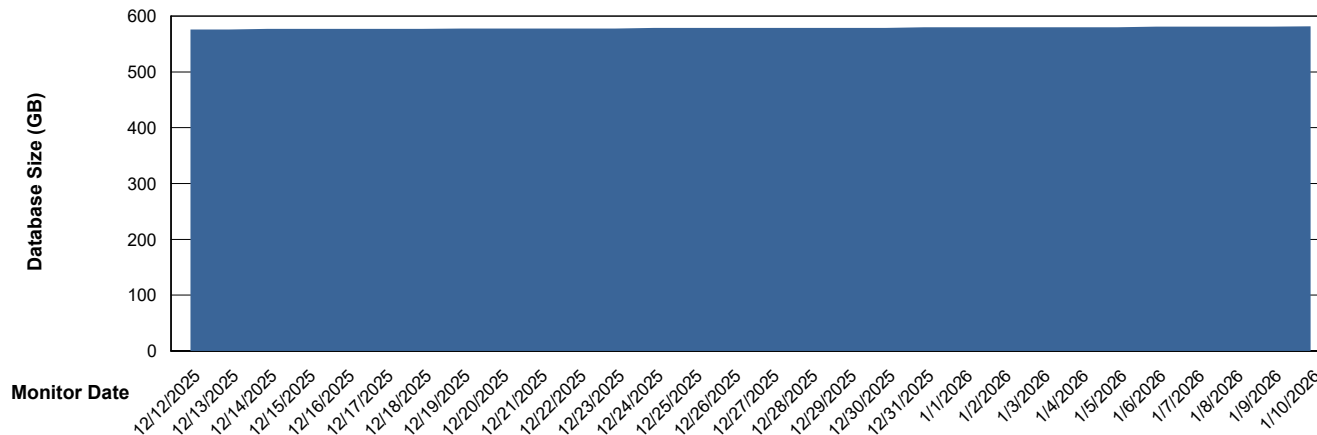

# Weekly SLA Customer Report

Customer SGS\_Production  
Database ID 224

DATABASE SIZE SGS\_PRD\_ABS-BI02\_ABS1

### Database growth over last month

DATABASE SIZE SGS\_PRD\_ABS-DB16\_ABS1

### Database growth over last month