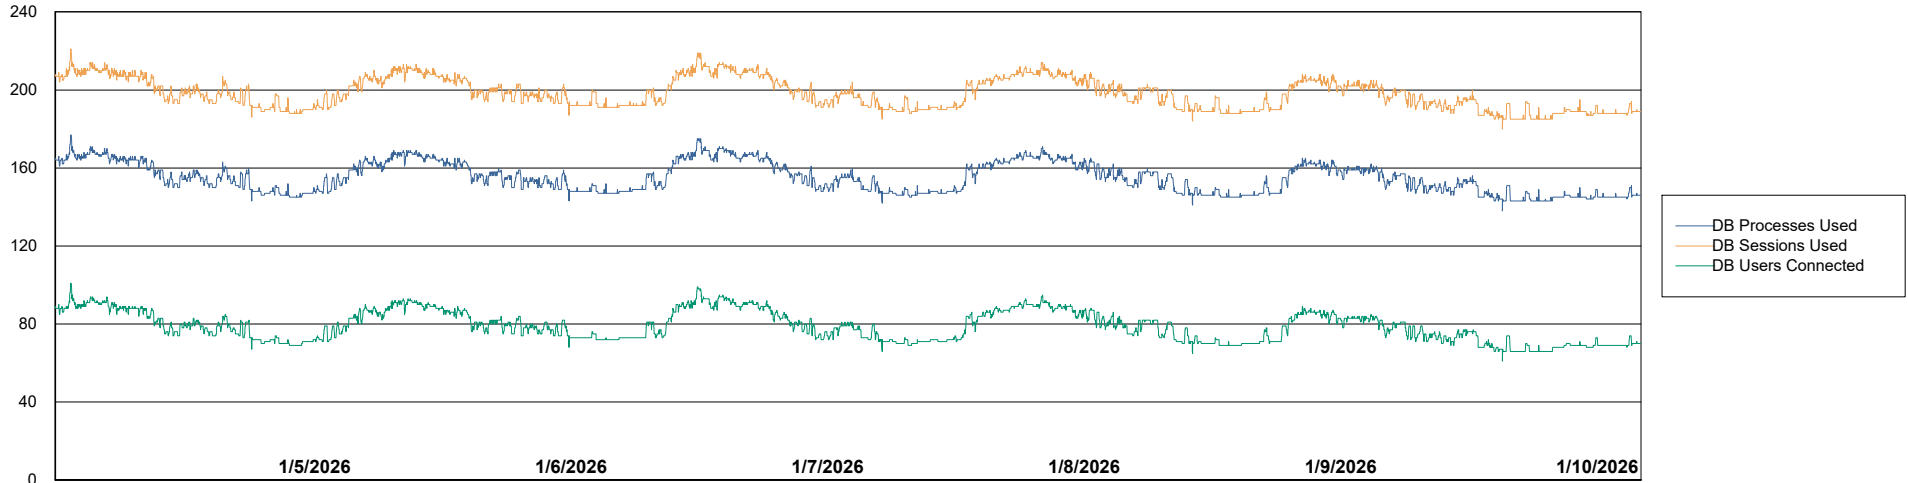

Database Performance SGS_PRD_ABS-DB16_ABS1