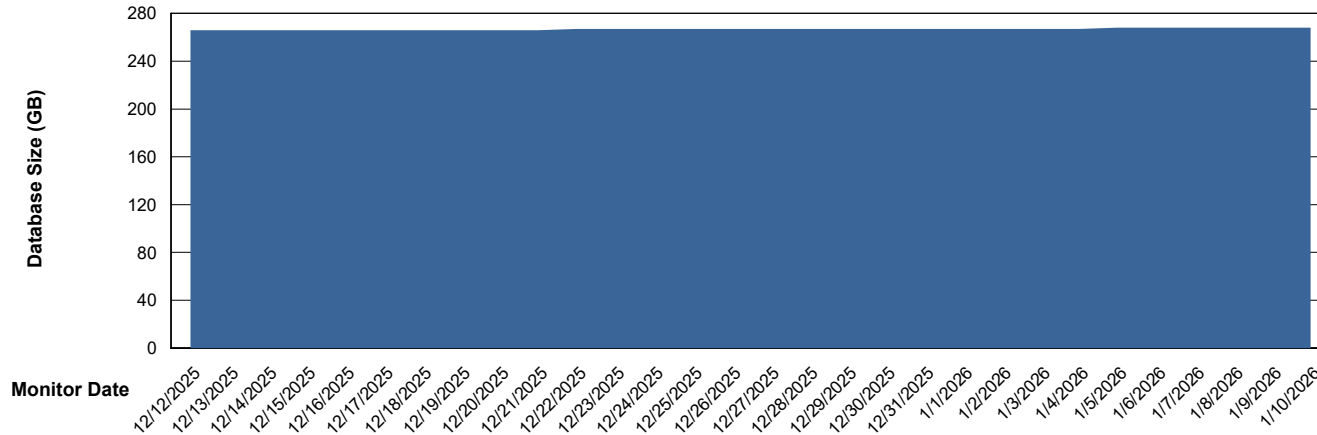

DATABASE SIZE SGS_PRD_ABS-BI02_ABS1

Database growth over last month