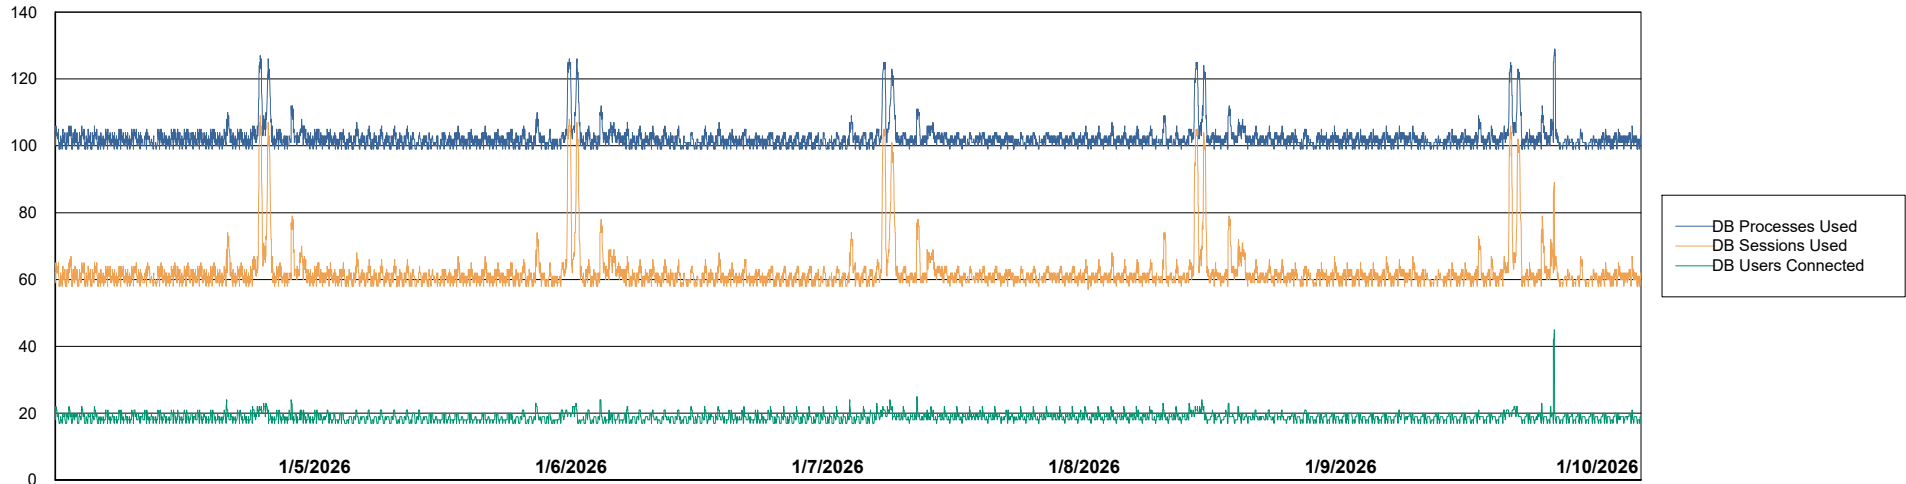

Database Performance SGS_PRD_ABS-BI02_ABS1