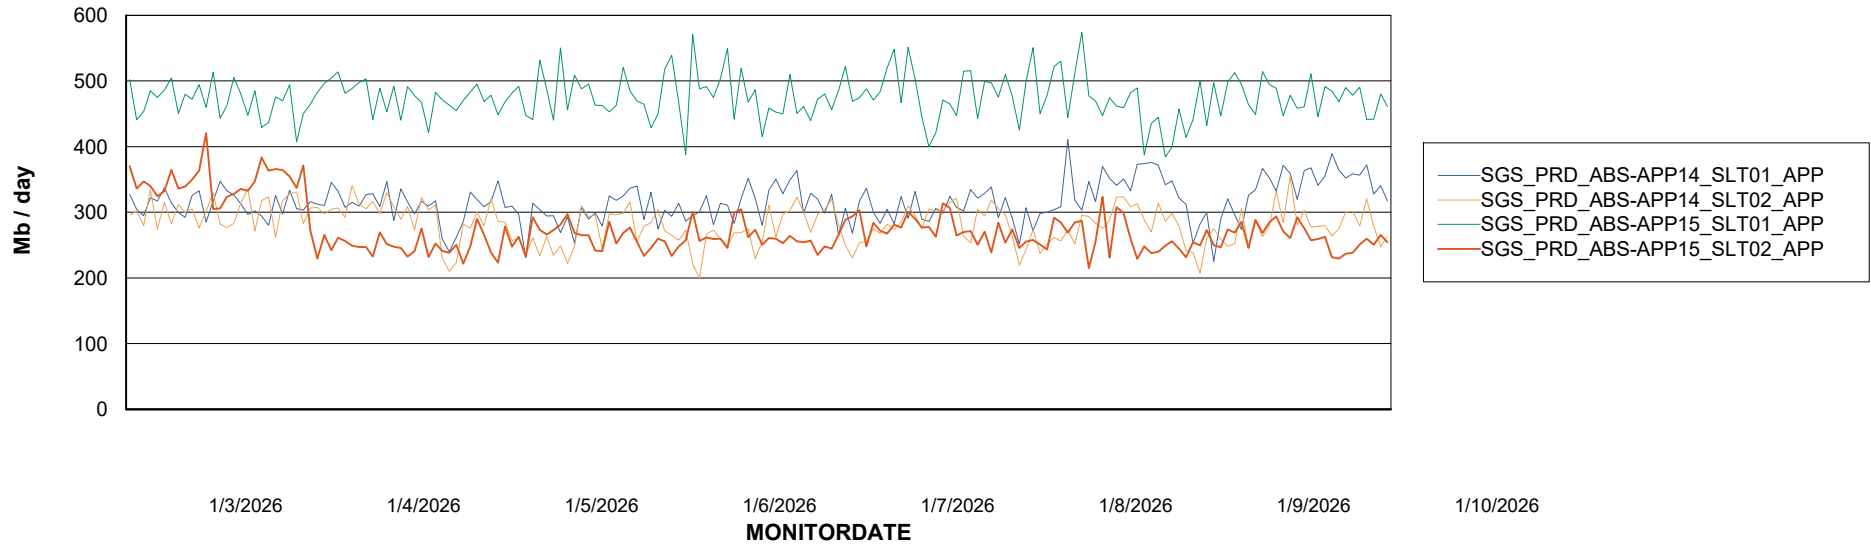

ABSSolute Application Server Services

Avg memory used per ABS Server Service