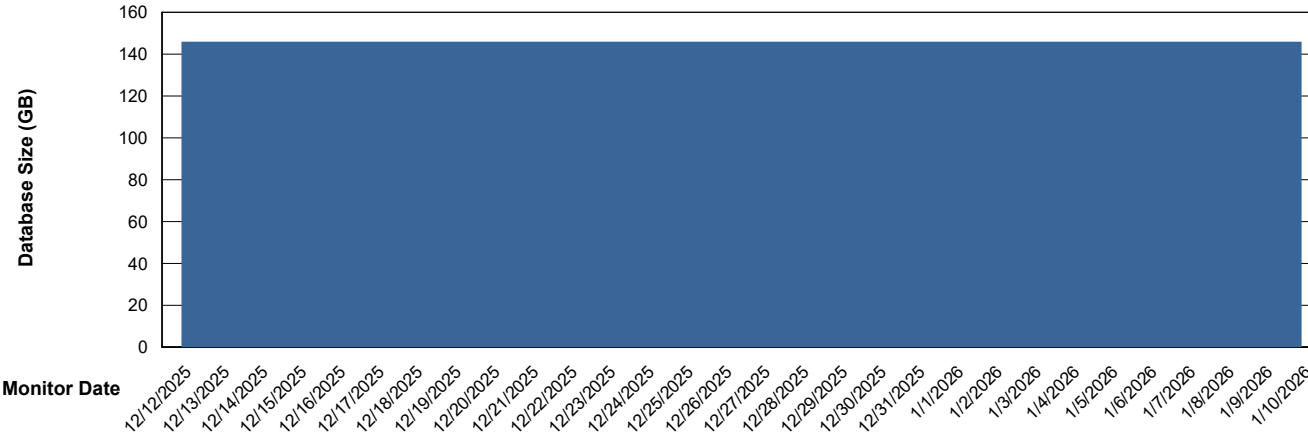

Weekly SLA Customer Report

Customer RSS Production
Database ID 52

Database Performance RSS_PRD_SV1364_PRD_ABS1

Weekly SLA Customer Report

Customer RSS Production
Database ID 52

Database Performance RSS_PRD_SV1365_PRD_HSBABS1

DB Processes Max 300

Weekly SLA Customer Report

Customer RSS Production
 Database ID 52

DATABASE SIZE RSS_PRD_SV1364_PRD_ABS1

Database growth over last month

Database Tablespace RSS_PRD_SV1364_PRD_ABS1

Date	Tablespace Name	Filesize (Gb)	Usedsize (Gb)	Percentage free
1/10/2026	ABSDATA	72	60	16
	INDX	98	81	18
1/9/2026	ABSDATA	72	60	16
	INDX	98	81	18
1/8/2026	ABSDATA	72	60	16
	INDX	98	81	18
1/7/2026	ABSDATA	72	60	16
	INDX	98	81	18
1/6/2026	ABSDATA	72	60	16
	INDX	98	81	18
1/5/2026	ABSDATA	72	60	16
	INDX	98	81	18
1/4/2026	ABSDATA	72	60	16
	INDX	98	81	18