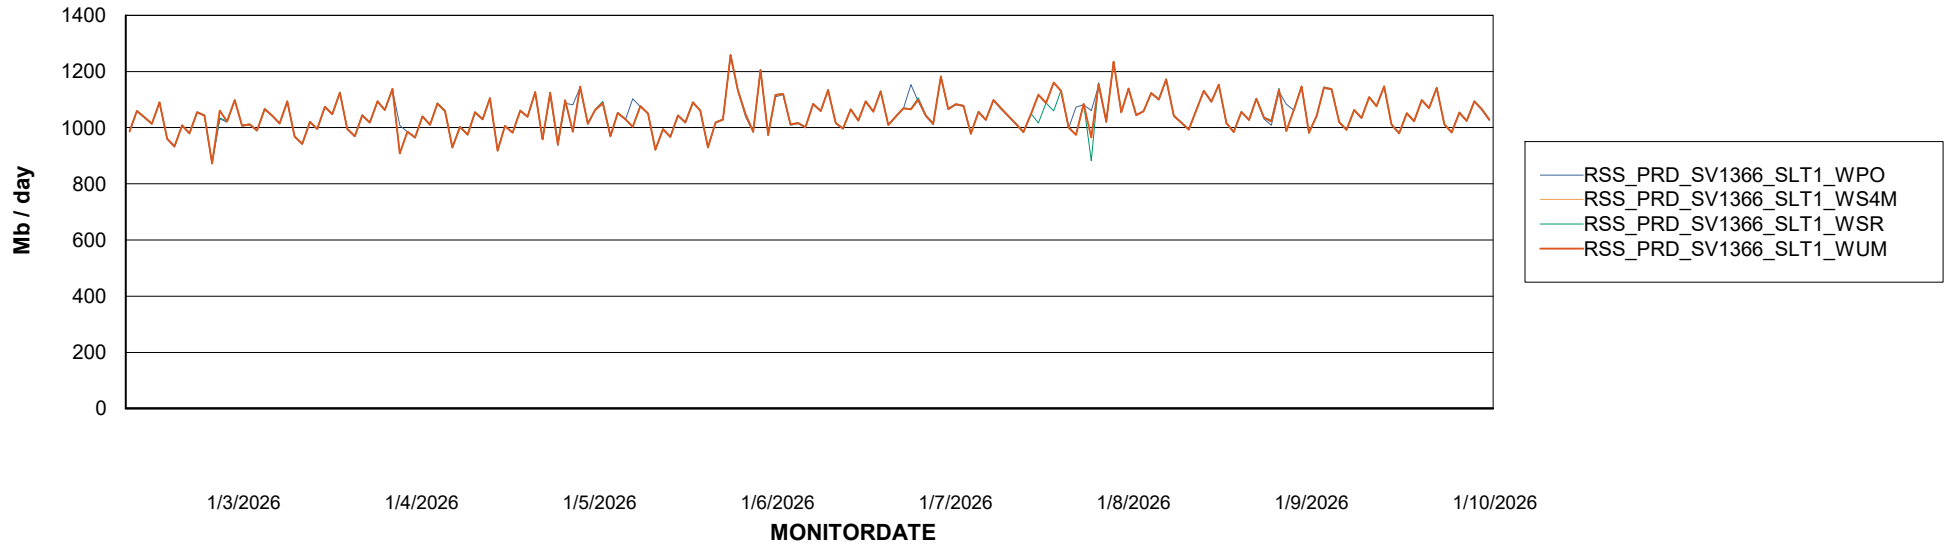

ABSSolute Web Component Services

Avg memory used per ABS Web component