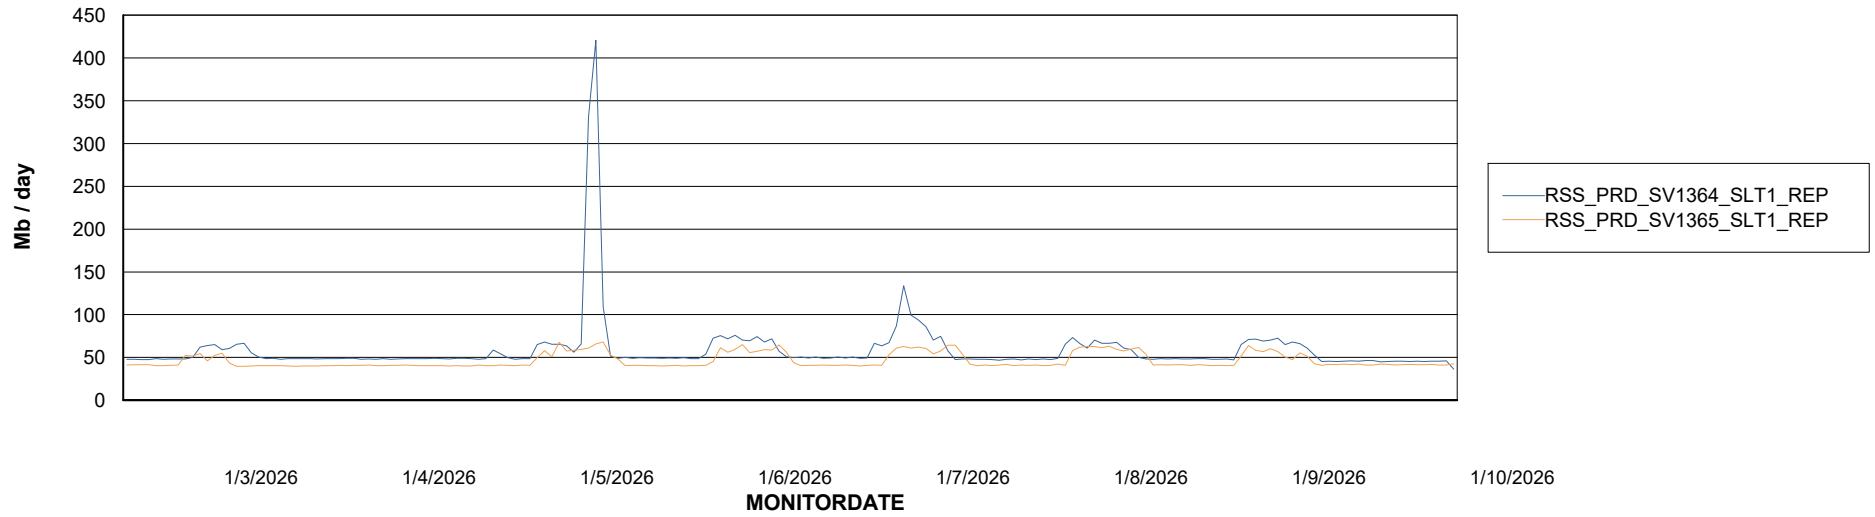

Avg memory used per ABS Server Service

Avg users per day per ABS server

Weekly SLA Customer Report

Customer RSS Production
Database ID 52

ABSSolute Application ReportServer Services

Avg memory used per ReportServer Service