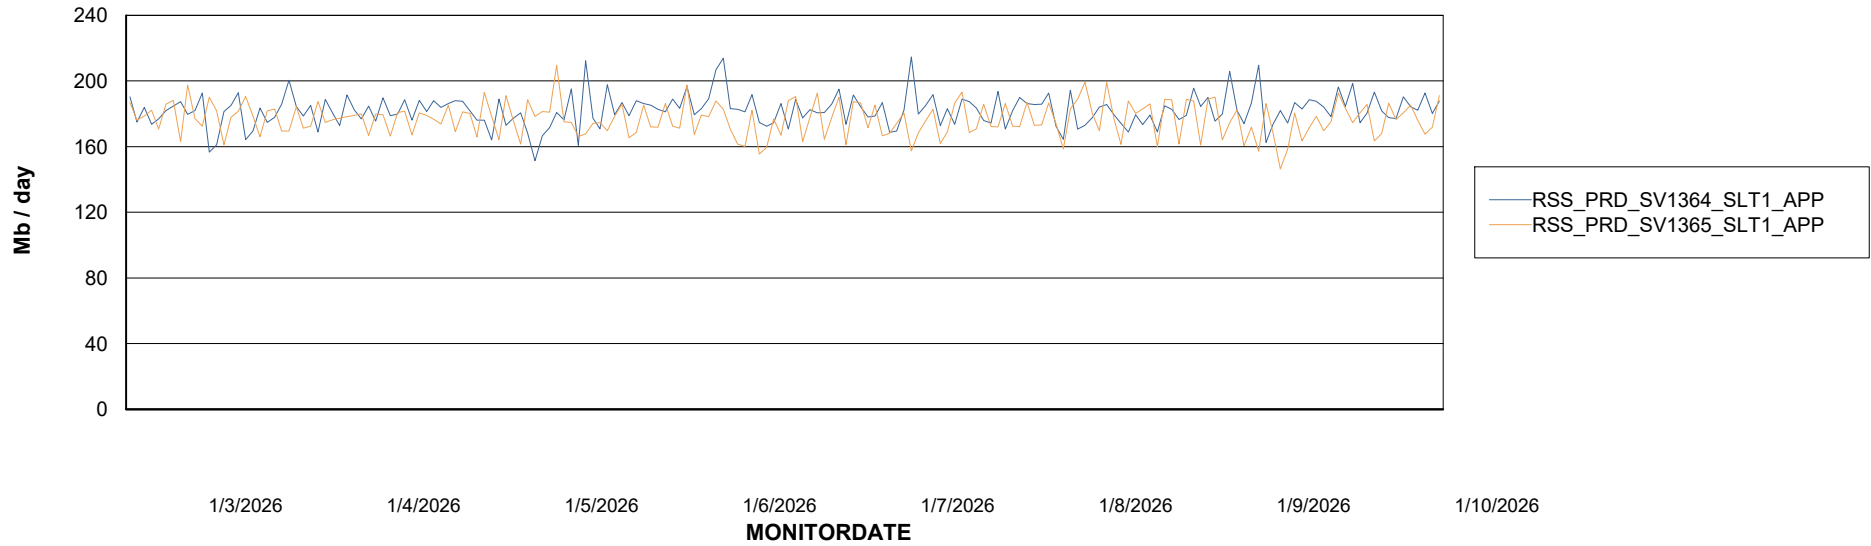

ABSSolute Application Server Services

Avg memory used per ABS Server Service