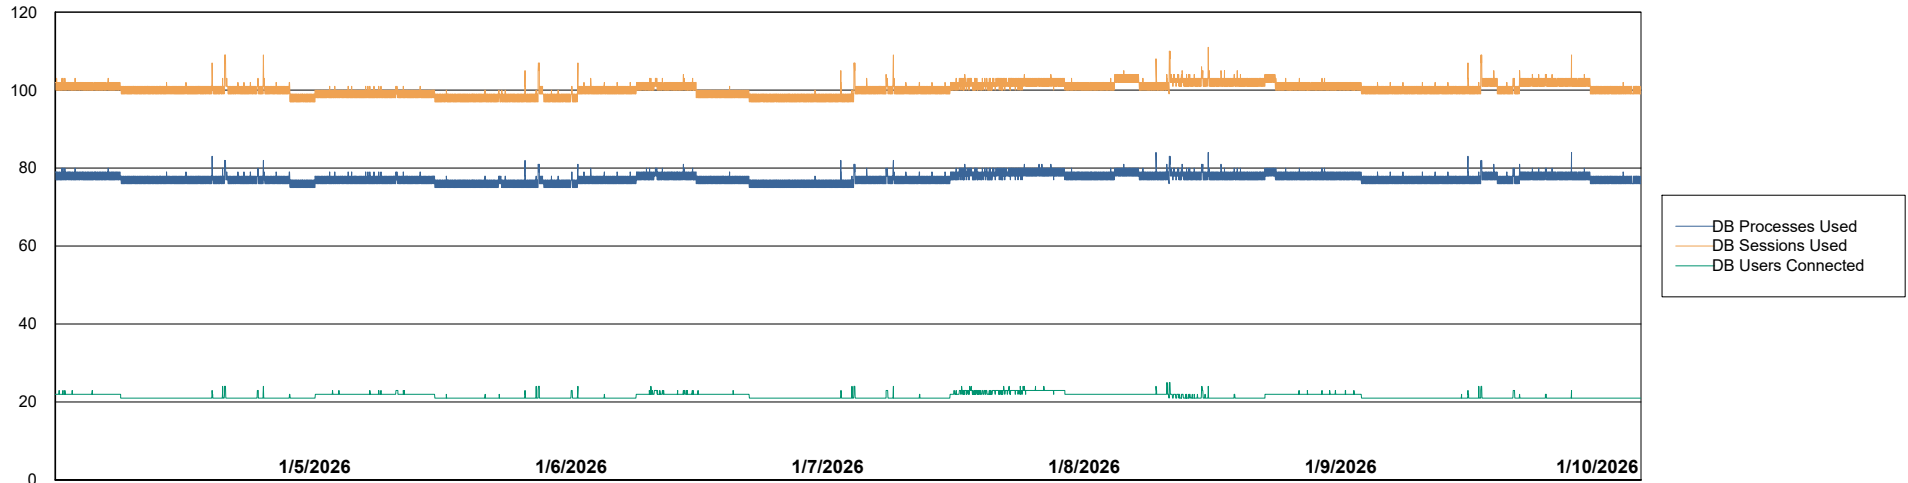

Database Performance RSS_PRD_SV1364_PRD_ABS1