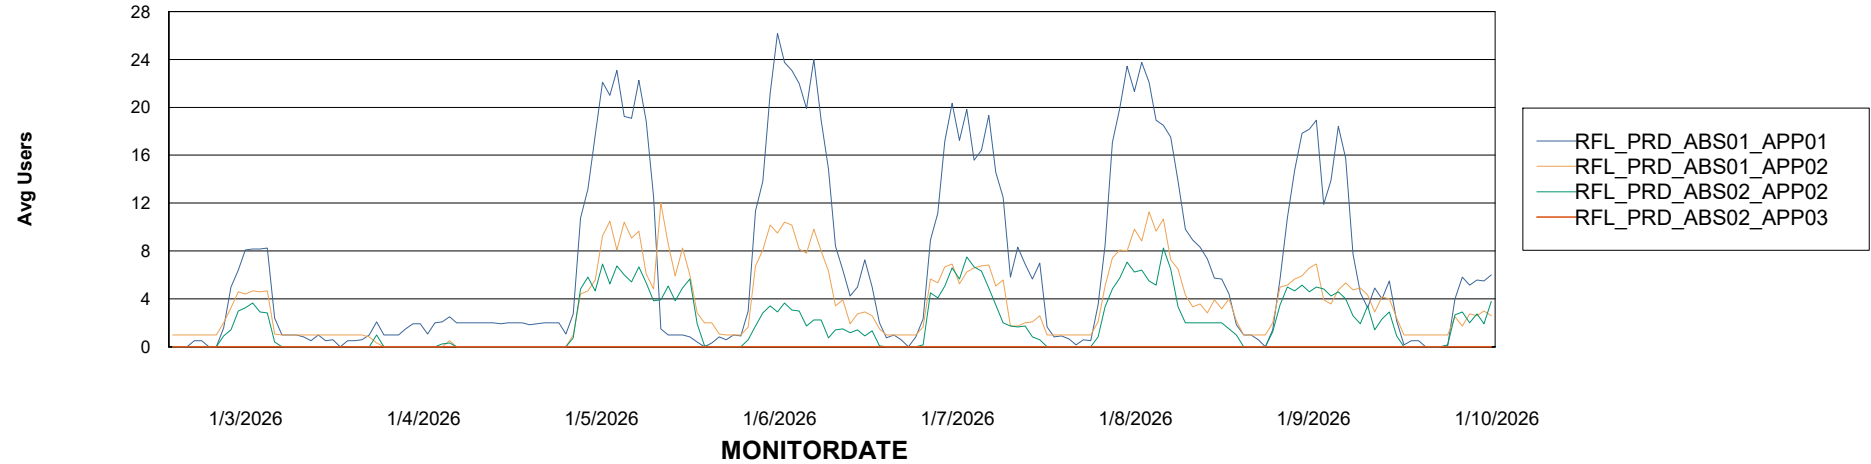

Avg users per day per ABS server