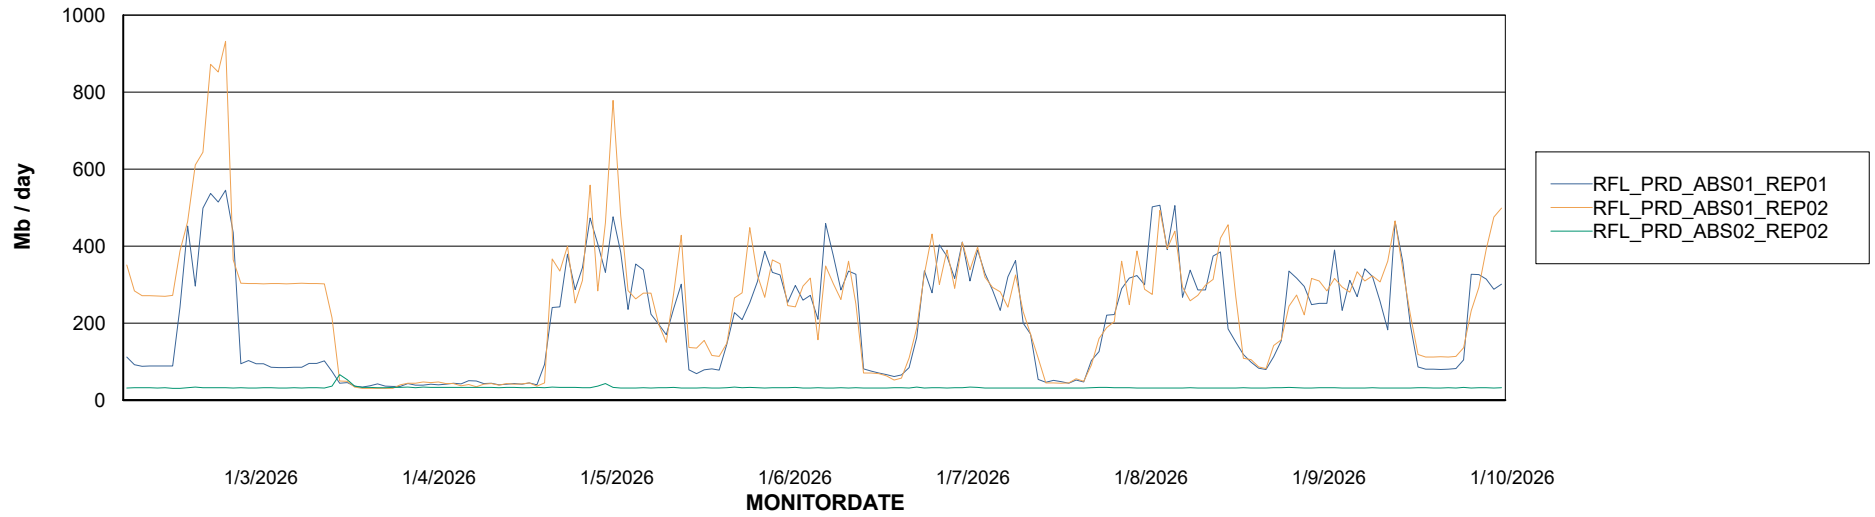

Avg memory used per ABS Server Service

Avg users per day per ABS server

Weekly SLA Customer Report

Customer RFL_Production
Database ID 36

ABSSolute Application ReportServer Services

Avg memory used per ReportServer Service