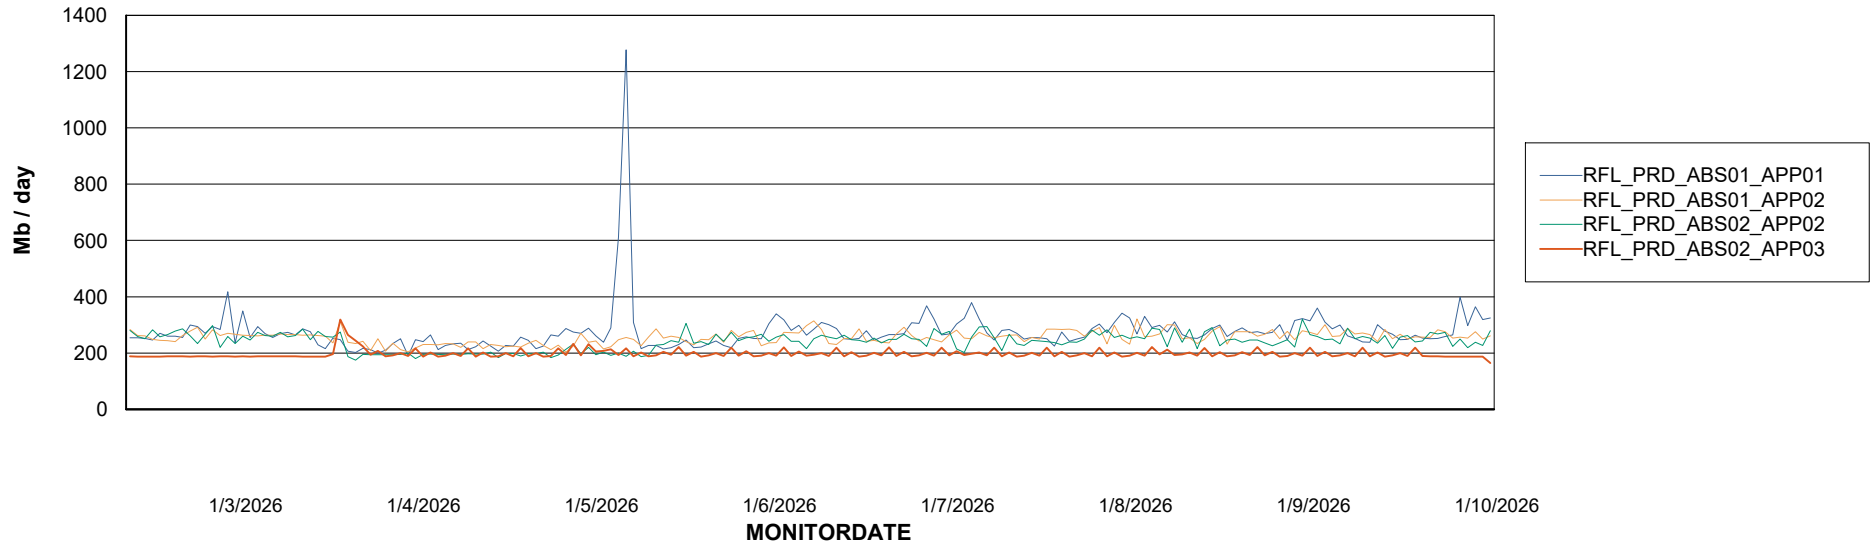

ABSSolute Application Server Services

Avg memory used per ABS Server Service