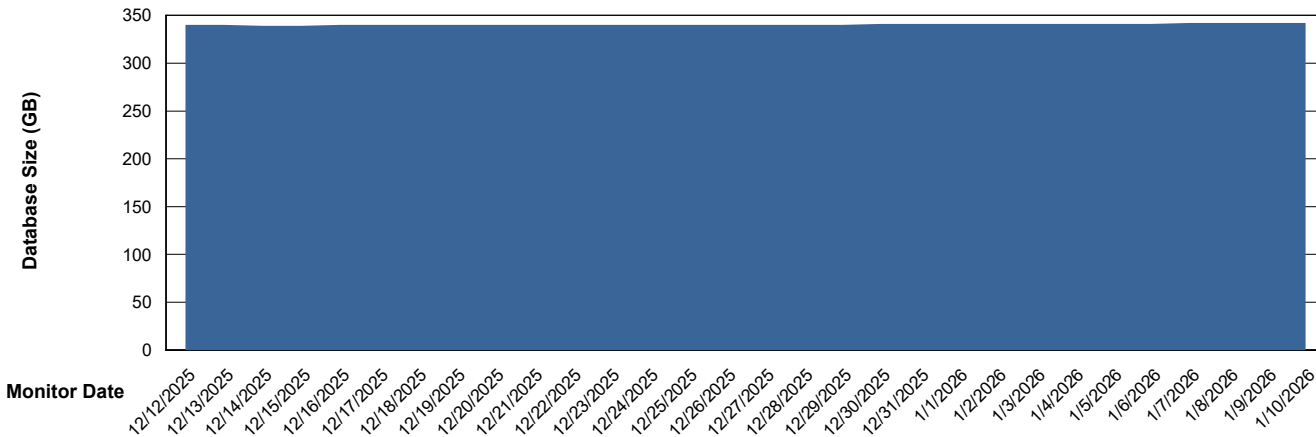

DB Processes Max 1,000

Weekly SLA Customer Report

Customer RFL_Production
 Database ID 36

DATABASE SIZE RFL_PRD_ABS01_DB

Database growth over last month

Database Tablespace RFL_PRD_ABS01_DB

Date	Tablespace Name	Filesize (Gb)	Usedsize (Gb)	Percentage free
1/10/2026	ABSDATA	121	94	23
	INDX	279	231	17
1/9/2026	ABSDATA	121	94	23
	INDX	279	231	17
1/8/2026	ABSDATA	121	94	23
	INDX	279	231	17
1/7/2026	ABSDATA	121	94	23
	INDX	279	230	17
1/6/2026	ABSDATA	121	94	23
	INDX	279	230	17
1/5/2026	ABSDATA	121	94	23
	INDX	279	230	18
1/4/2026	ABSDATA	121	93	23
	INDX	279	230	18

Weekly SLA Customer Report

Customer RFL_Production
Database ID 36

Standby Database Health RFL_Production

Recovery lag for last 7 days

Weekly SLA Customer Report

Customer RFL_Production
Database ID 36

ABSSolute Application Server Services