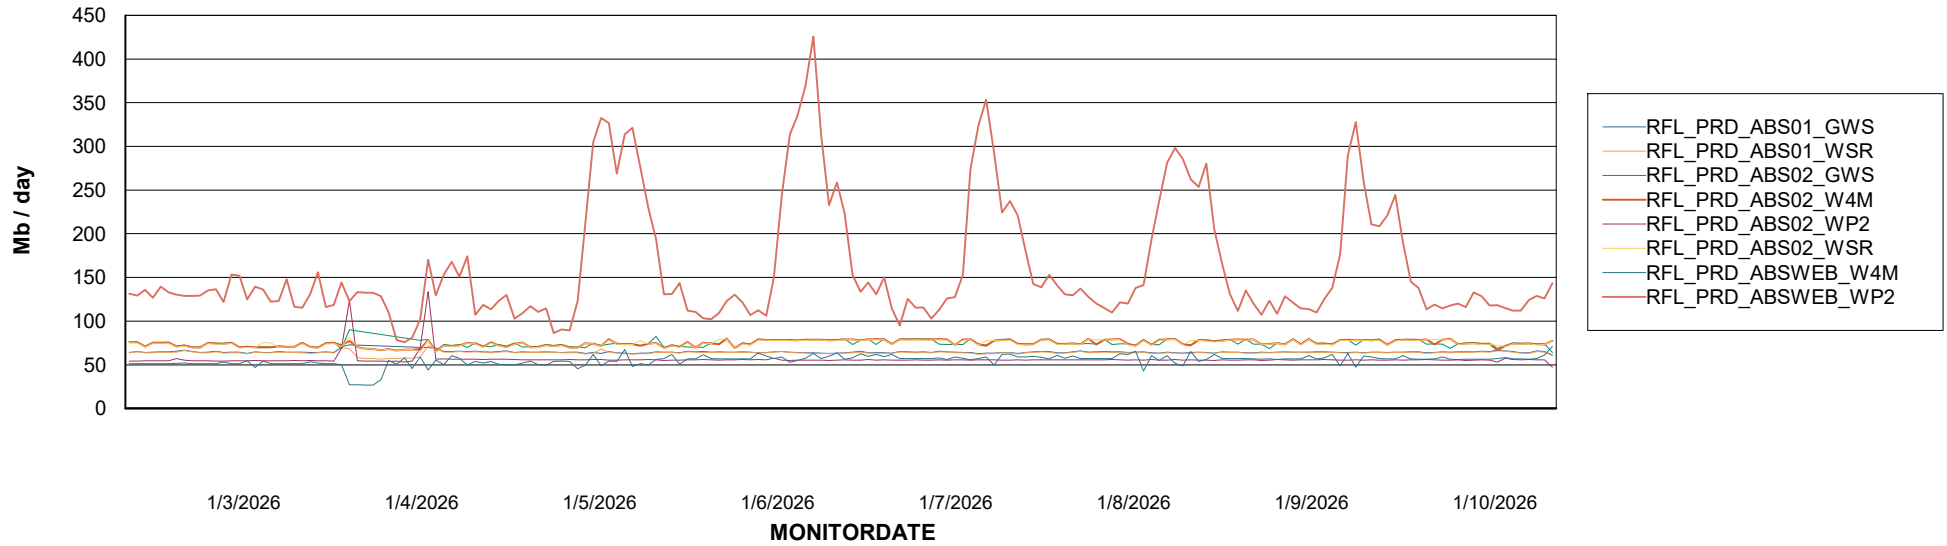

ABSSolute Web Component Services

Avg memory used per ABS Web component