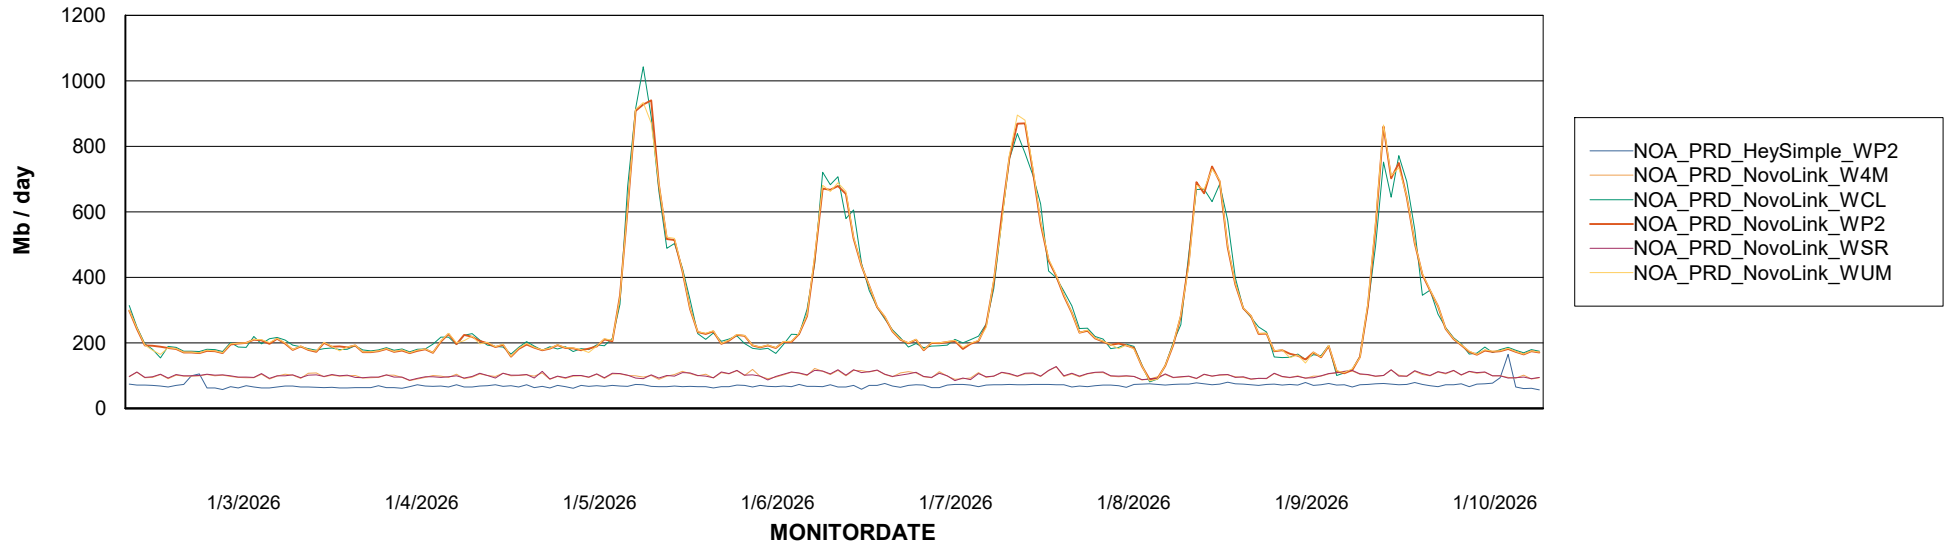

ABSSolute Application ReportServer Services

Avg memory used per ReportServer Service

Weekly SLA Customer Report

Customer NOA_Production (24/7)
Database ID 116

ABSSolute Web Component Services

Avg memory used per ABS Web component