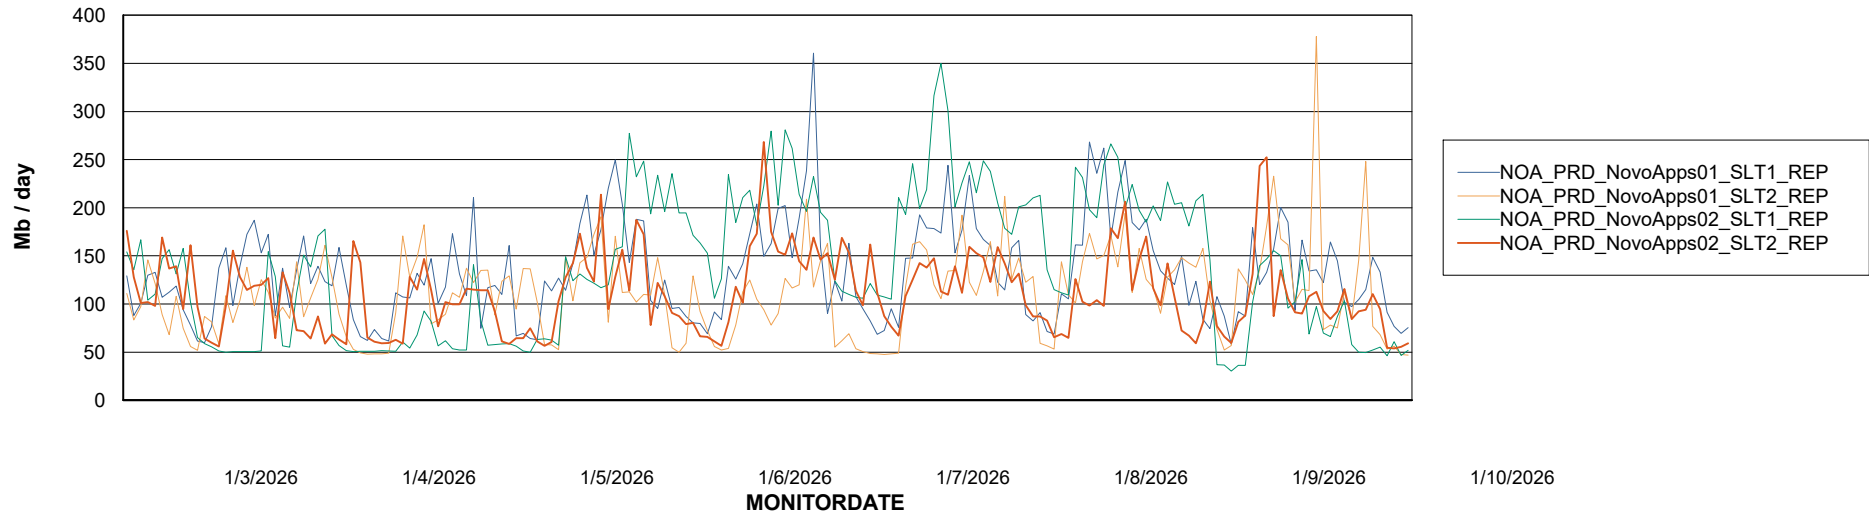

ABSSolute Application ReportServer Services

Avg memory used per ReportServer Service