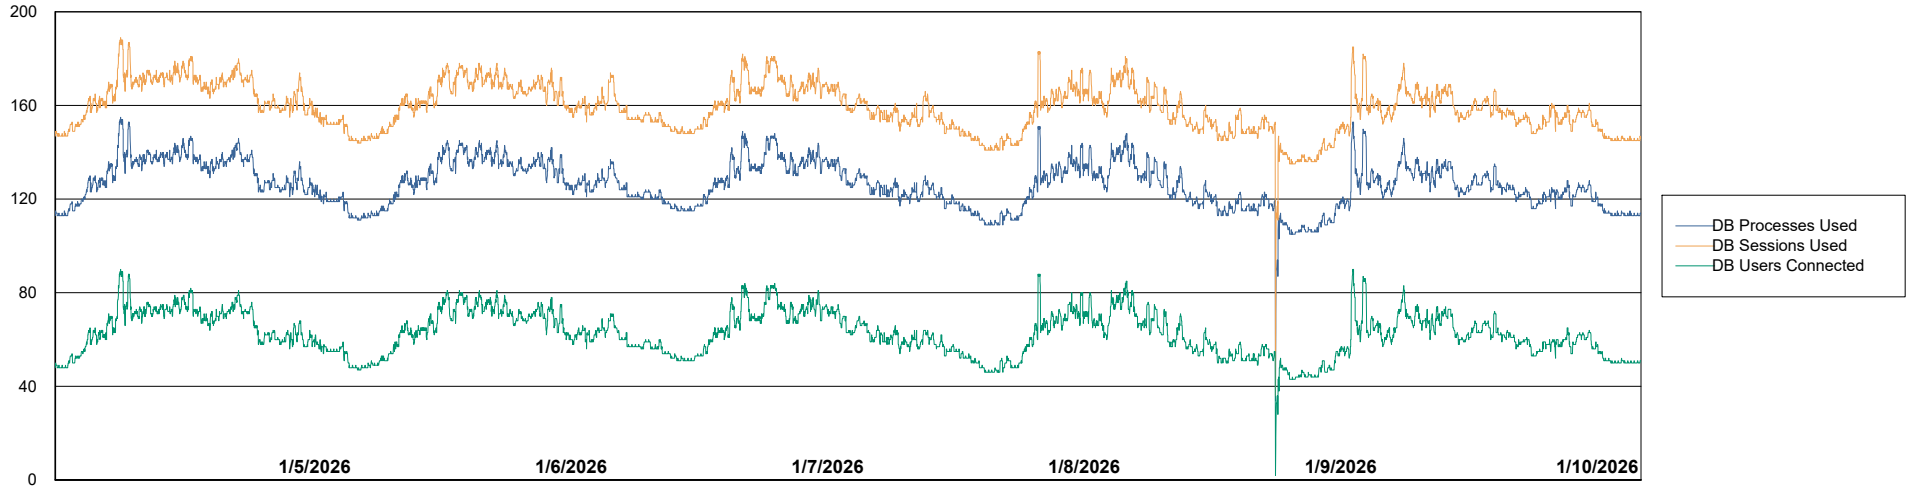

Weekly SLA Customer Report

Customer NOA_Production (24/7)
Database ID 116

Database Performance NOA_PRD_NHSBI_ABS1

Weekly SLA Customer Report

Customer NOA_Production (24/7)
Database ID 116

Database Performance NOA_PRD_NovoABS01_ABS1