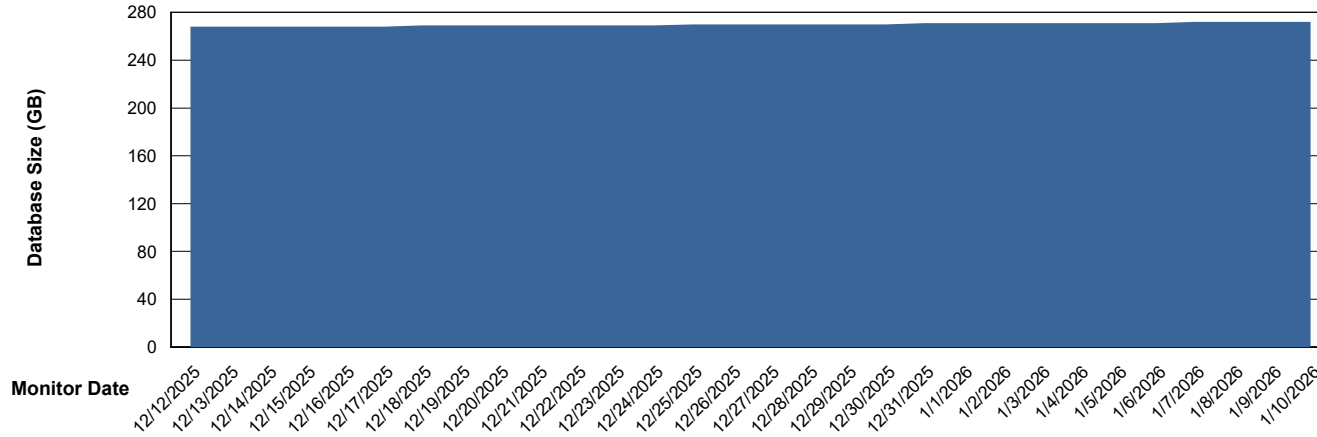

Weekly SLA Customer Report

Customer NOA_Production (24/7)
Database ID 116

Database Performance NOA_PRD_NovoABS03_HSBABS1

DB Processes Max 300

Weekly SLA Customer Report

Customer NOA_Production (24/7)
Database ID 116

DATABASE SIZE NOA_PRD_NHSBI_ABS1

Database growth over last month

DATABASE SIZE NOA_PRD_NovoABS01_ABS1

Database growth over last month

Weekly SLA Customer Report

Customer NOA_Production (24/7)
Database ID 116