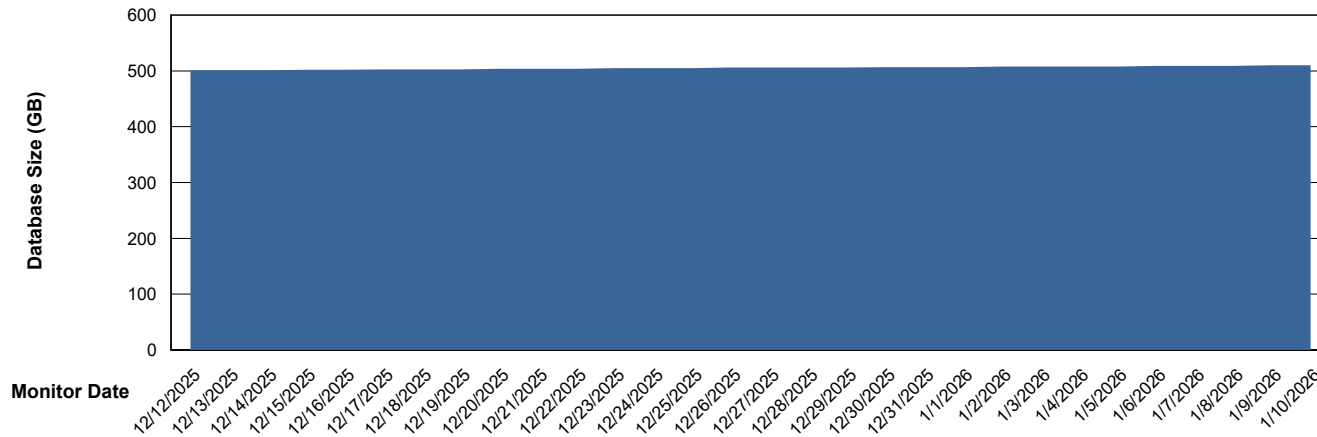

Weekly SLA Customer Report

Customer NOA_Production (24/7)
Database ID 116

Database Performance NOA_PRD_NovoABS03_HSBABS1

DB Processes Max 300

Weekly SLA Customer Report

Customer NOA_Production (24/7)
Database ID 116

DATABASE SIZE NOA_PRD_NHSBI_ABS1

Database growth over last month

DATABASE SIZE NOA_PRD_NovoABS01_ABS1

Database growth over last month

Weekly SLA Customer Report

Customer NOA_Production (24/7)
Database ID 116