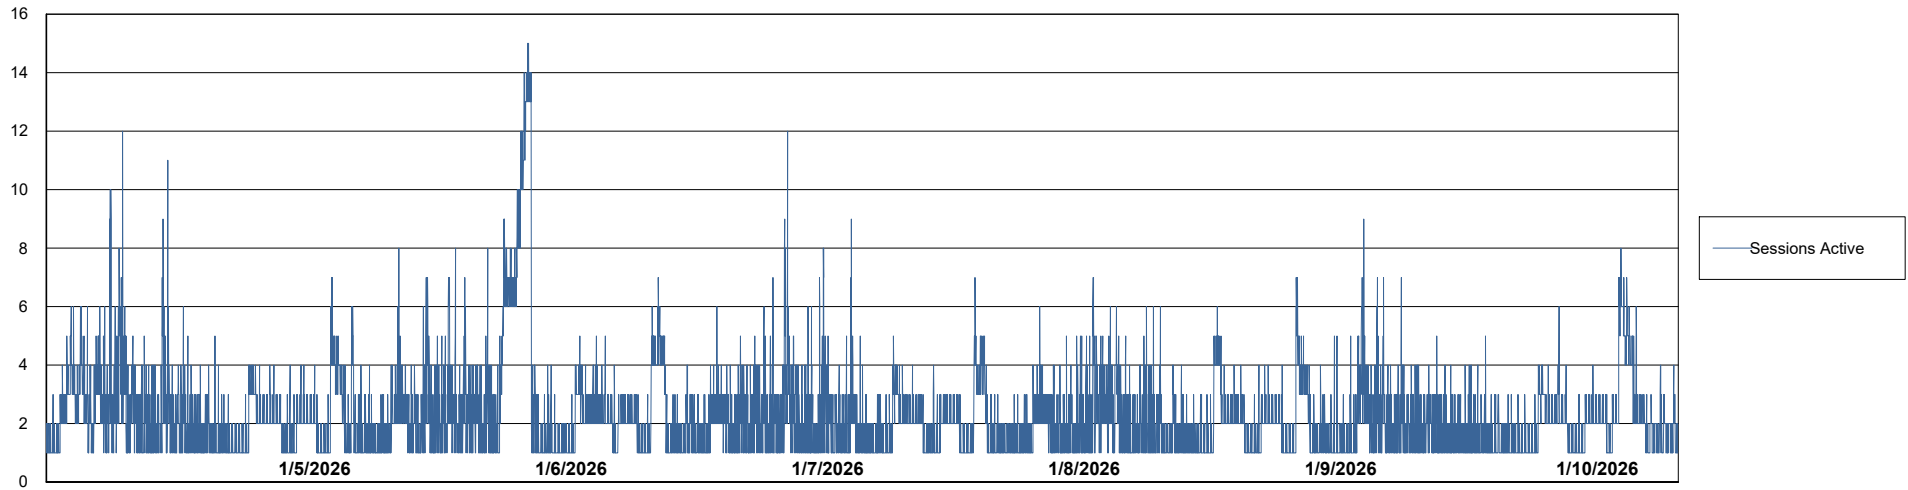

Weekly SLA Customer Report

Customer NIX_Production
Database ID 51

Database Performance NIX_PRD_ABSBI_ABS1

Weekly SLA Customer Report

Customer NIX_Production
Database ID 51

Database Performance NIX_PRD_ABSDB01_ABS1