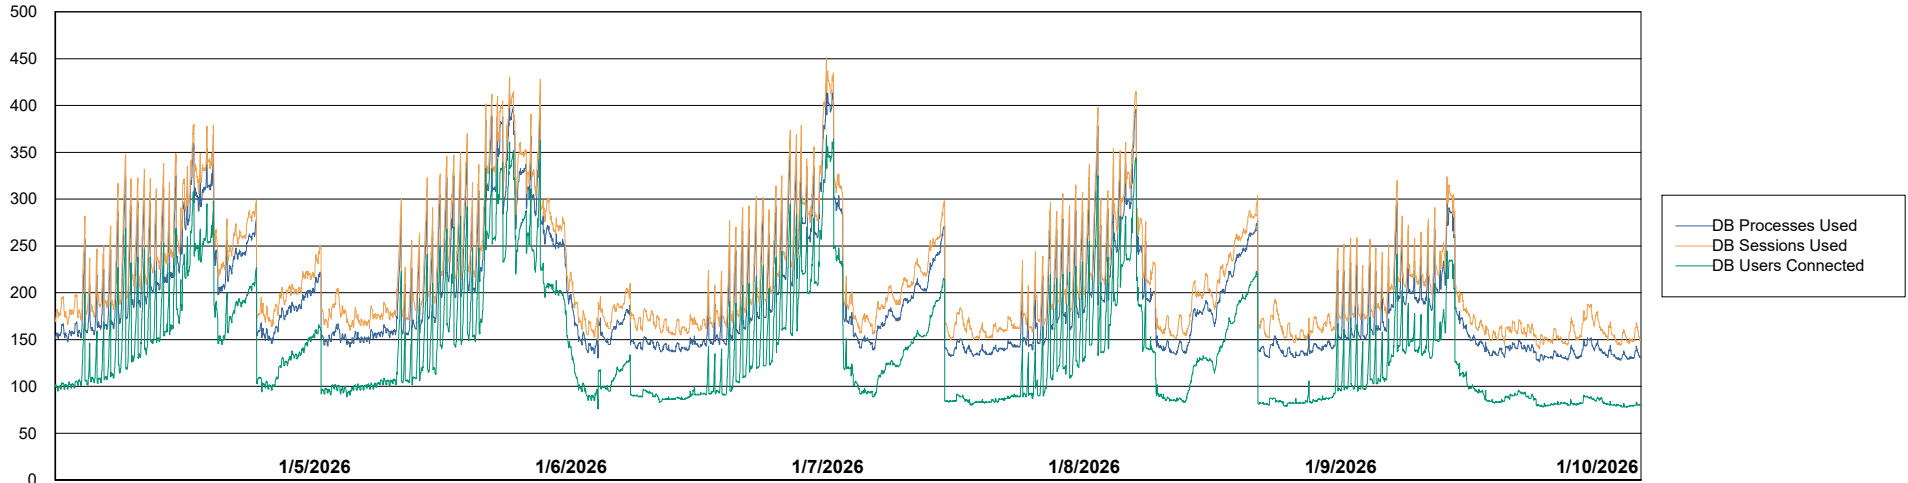

Weekly SLA Customer Report

Customer NIX_Production
Database ID 51

Database Performance NIX_PRD_ABSBI_ABS1

Weekly SLA Customer Report

Customer NIX_Production
Database ID 51

Database Performance NIX_PRD_ABSDB01_ABS1