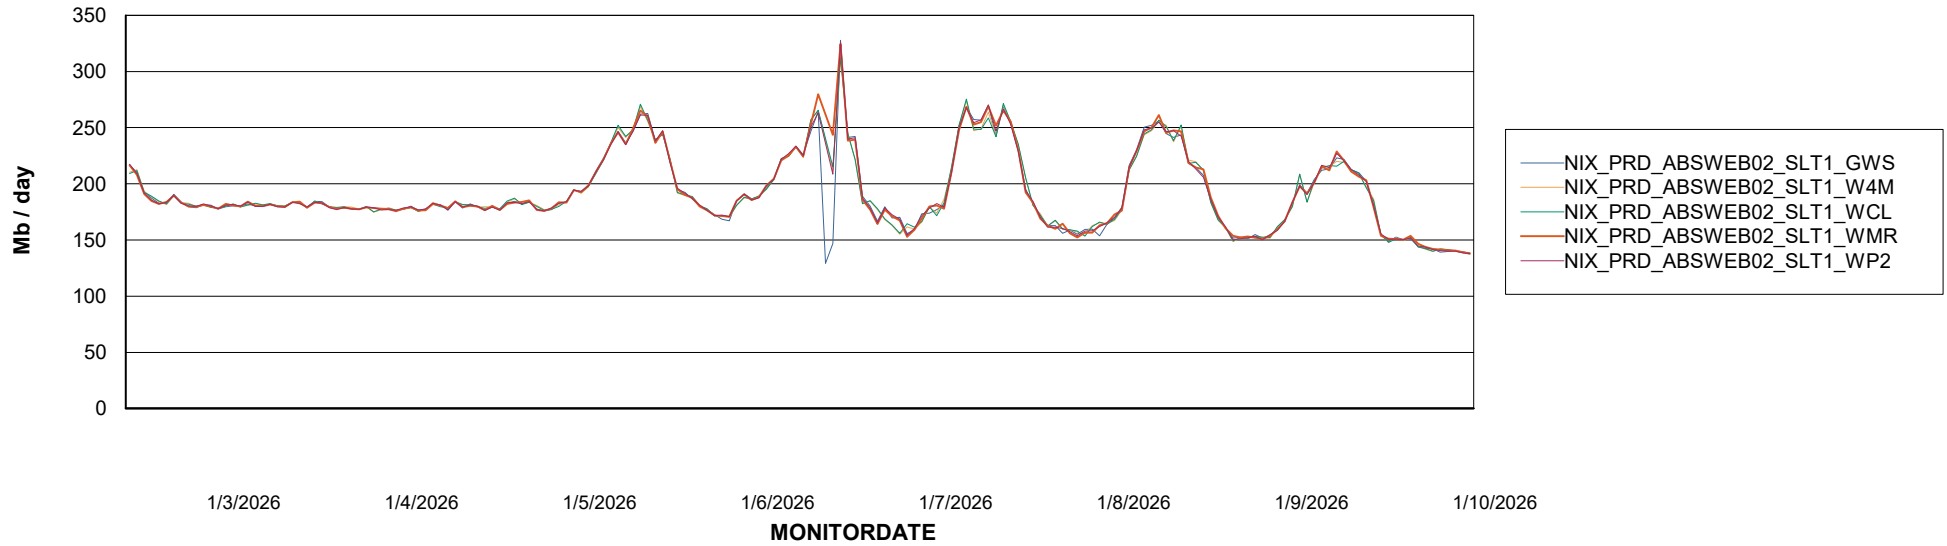

ABSolute Web Component Services

Avg memory used per ABS Web component