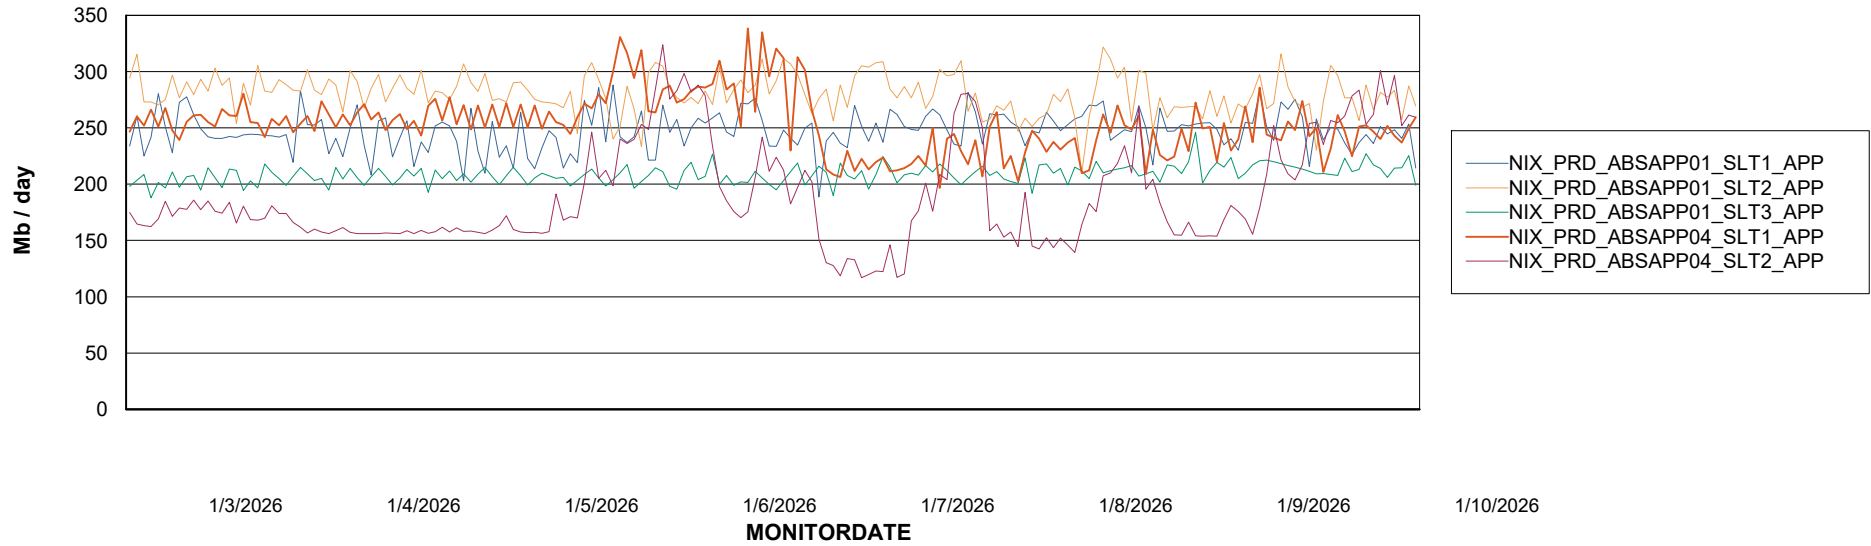

ABSSolute Application Server Services

Avg memory used per ABS Server Service