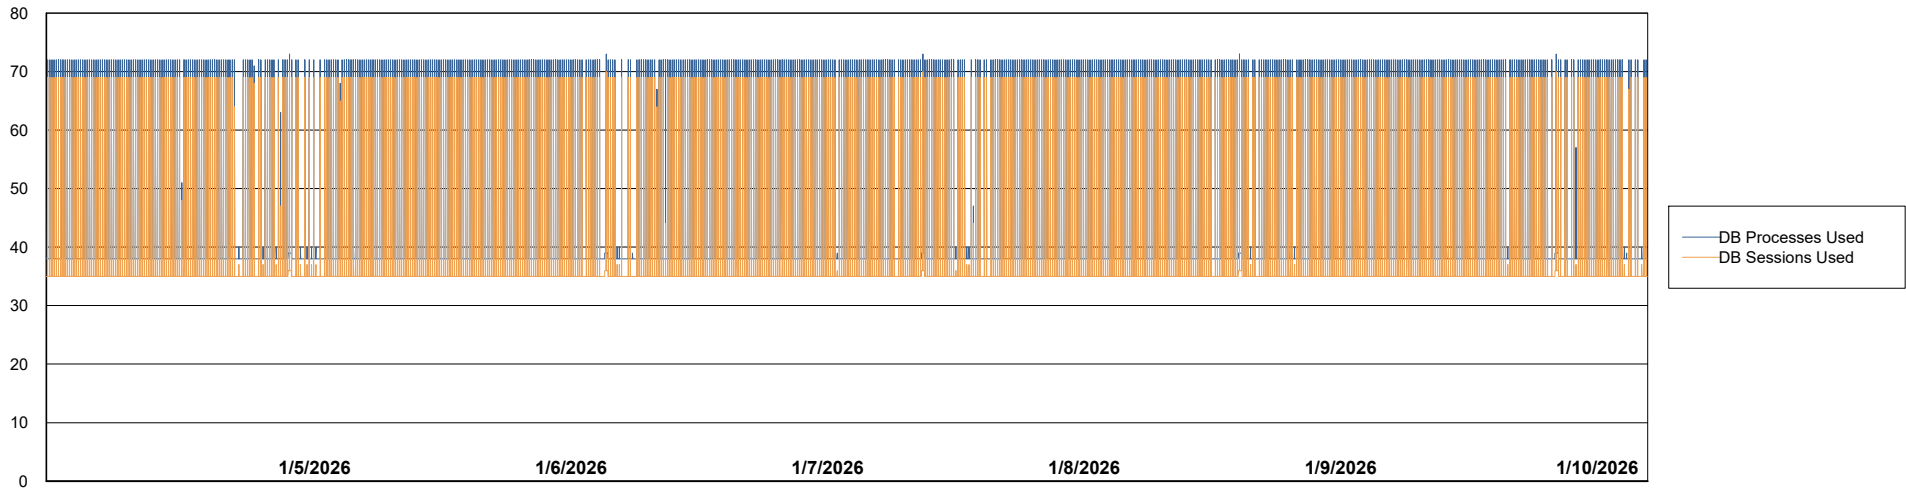

Database Performance NIX_PRD_ABSDB02_HSBABS1

DB Processes Max 300