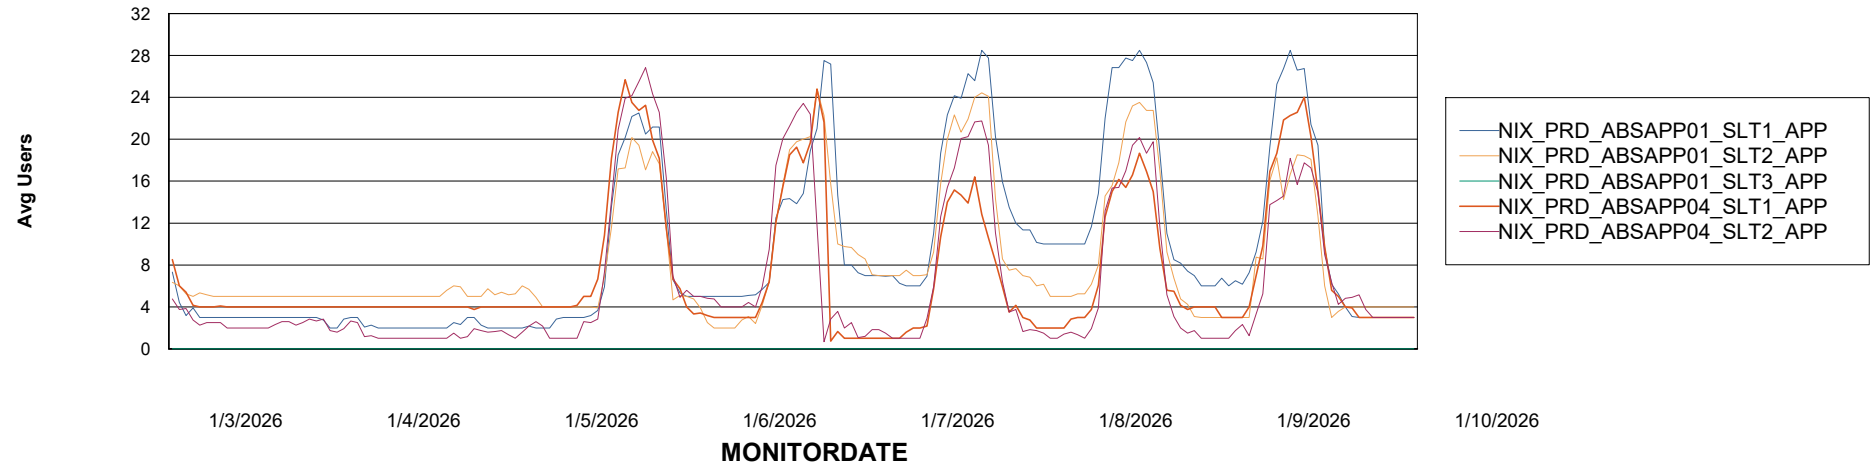

Avg users per day per ABS server