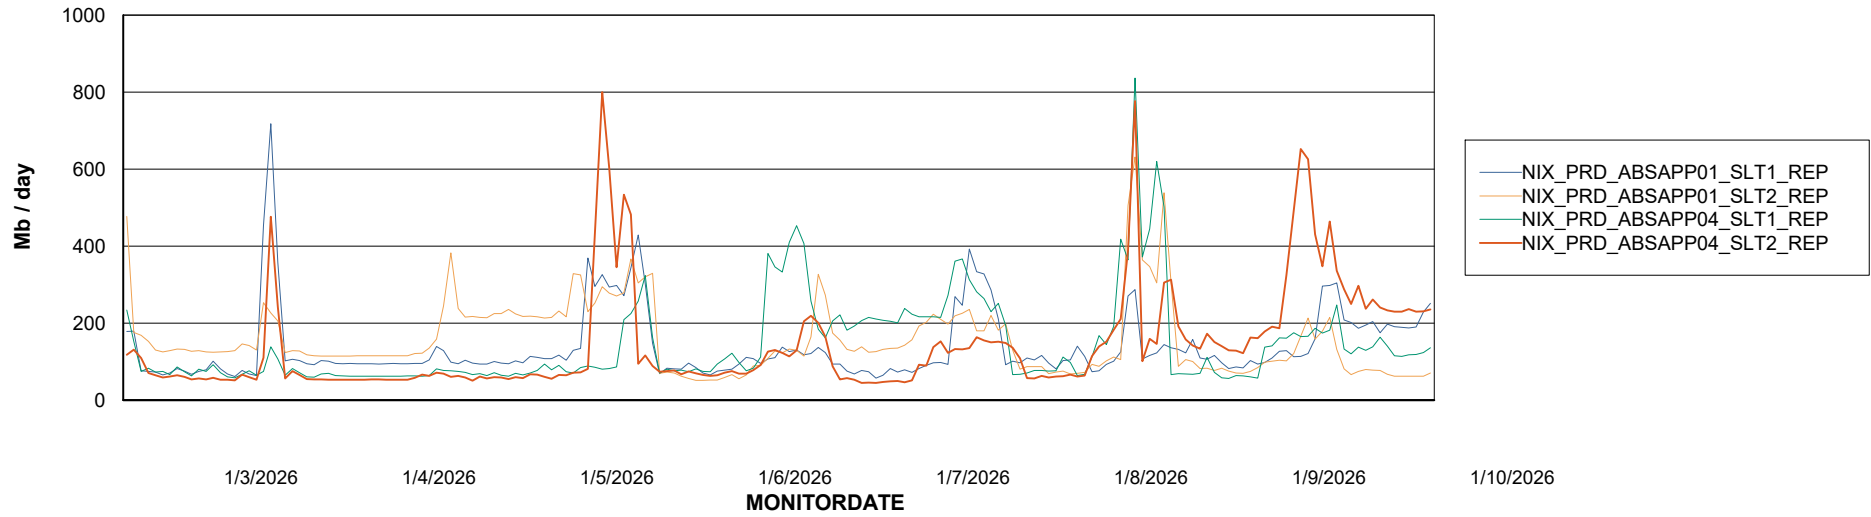

Avg memory used per ABS Server Service

Avg users per day per ABS server

Weekly SLA Customer Report

Customer NIX_Production
Database ID 51

ABSSolute Application ReportServer Services

Avg memory used per ReportServer Service