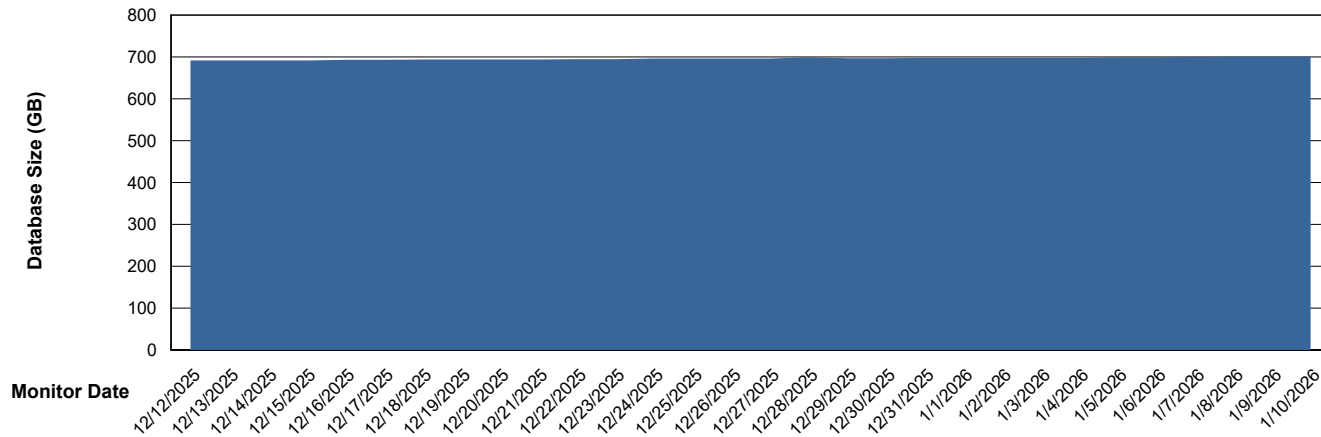

DATABASE SIZE NIX_PRD_ABSDB01_ABS1

Database growth over last month