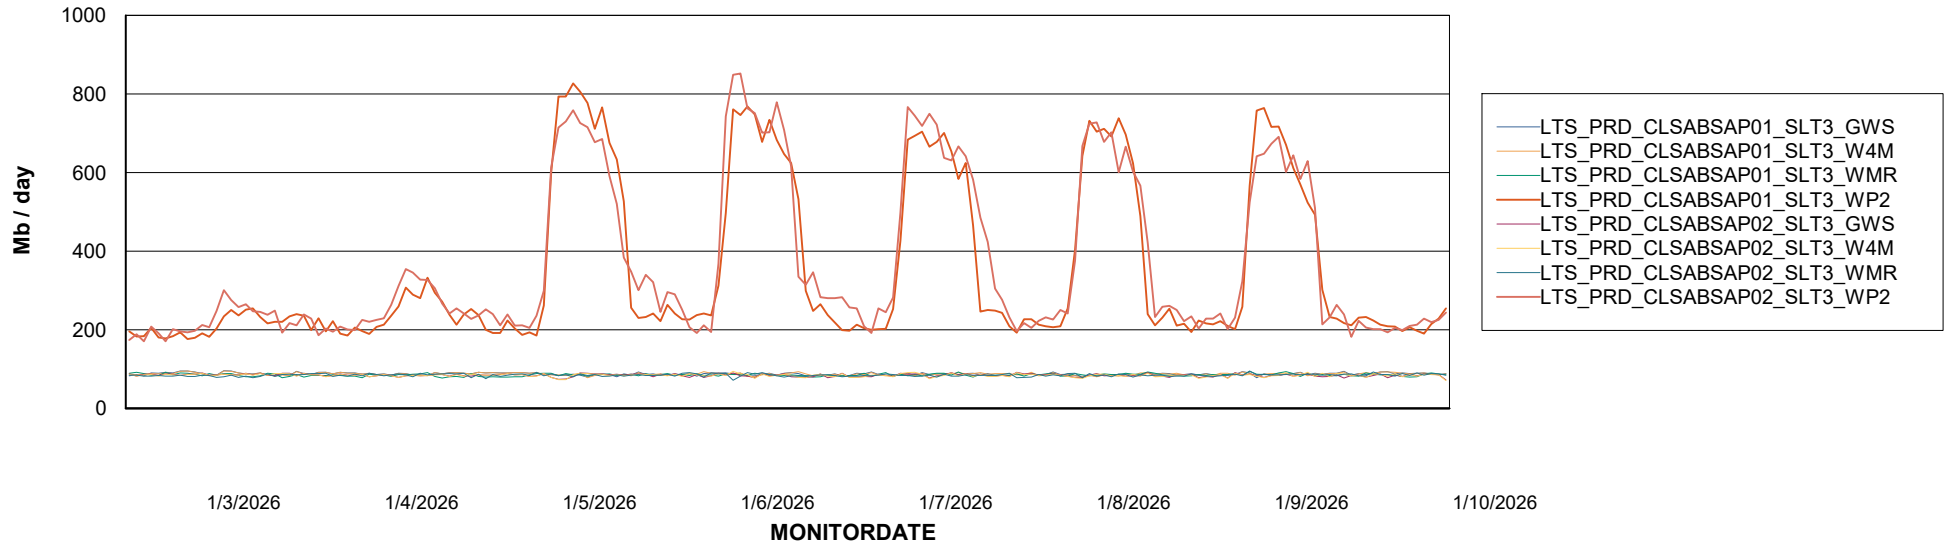

ABSSolute Web Component Services

Avg memory used per ABS Web component