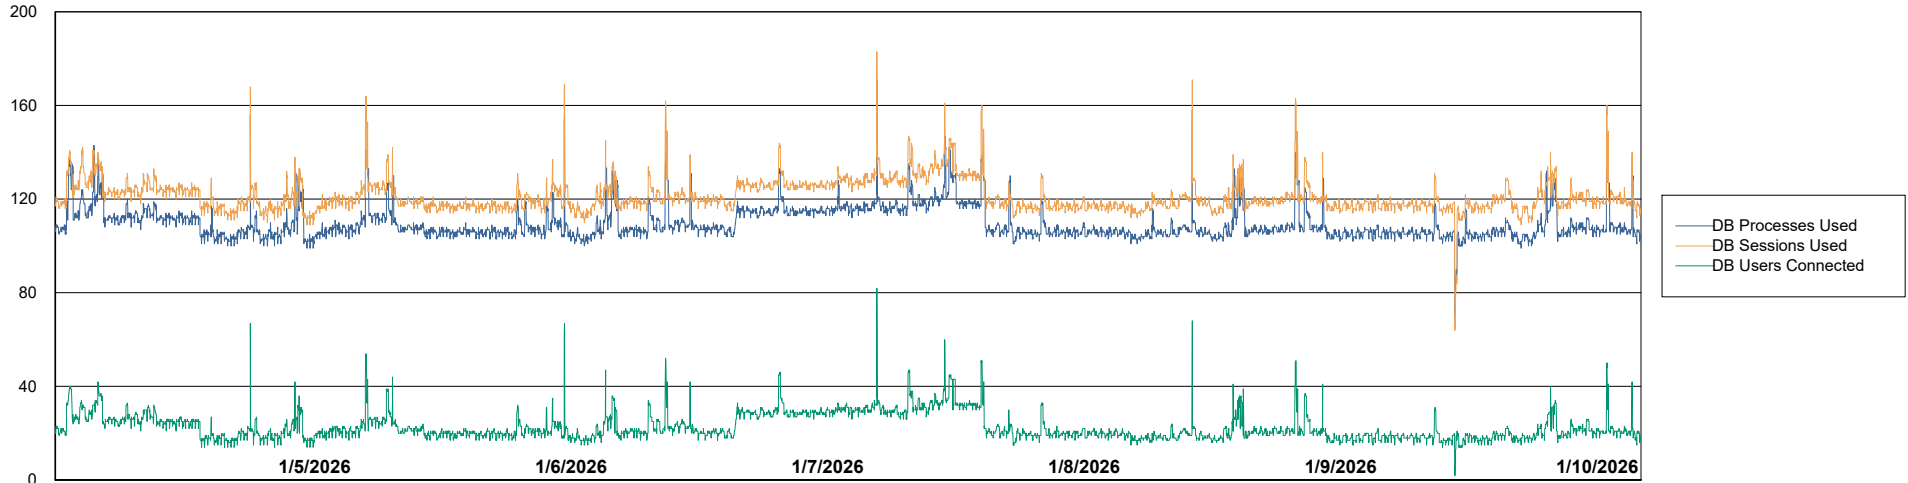

Weekly SLA Customer Report

Customer LTS(CleanLease)_Production
Database ID 126

Database Performance LTS_PRD_CLSABSBI01_ABS1

Weekly SLA Customer Report

Customer LTS(CleanLease)_Production
Database ID 126

Database Performance LTS_PRD_CLSABSBI01NEW_ABS1