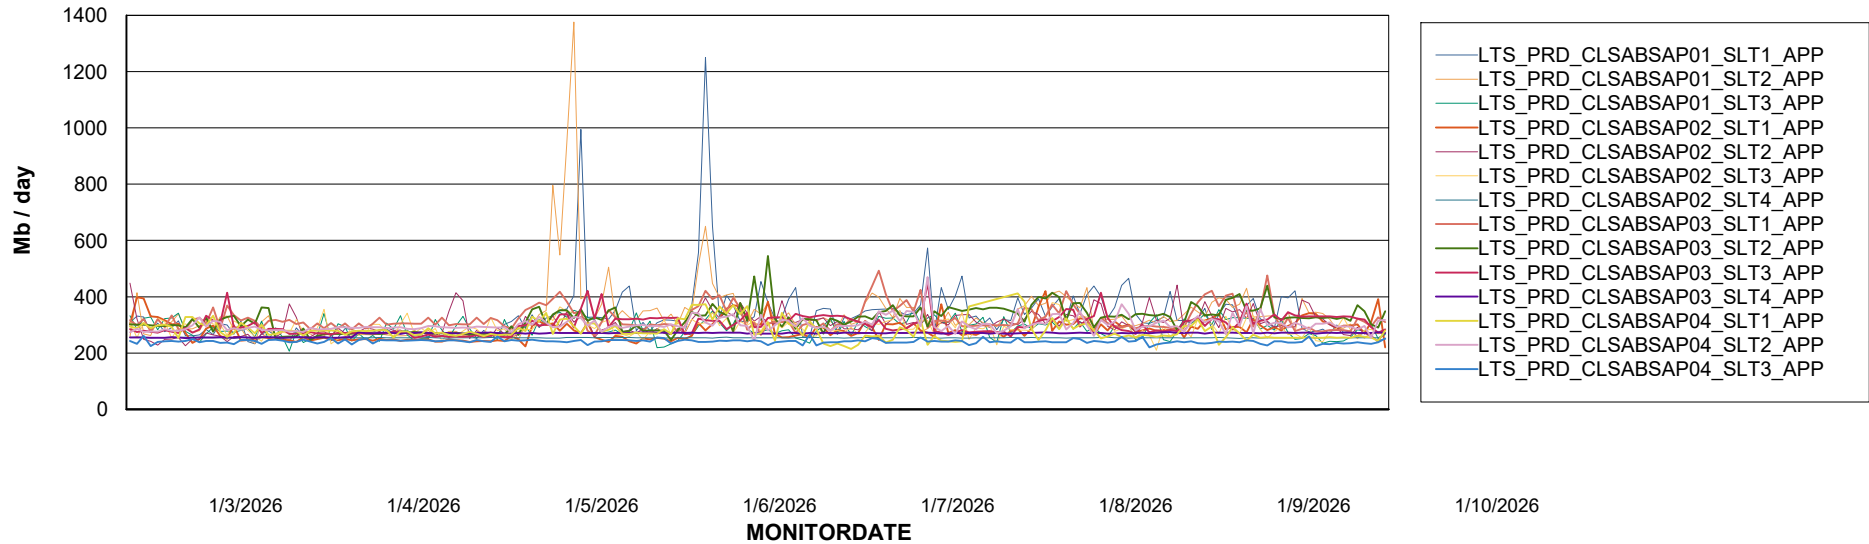

Recovery lag for last 7 days

Weekly SLA Customer Report

Customer LTS(CleanLease)_Production
Database ID 126

ABSSolute Application Server Services

Avg memory used per ABS Server Service

Avg users per day per ABS server