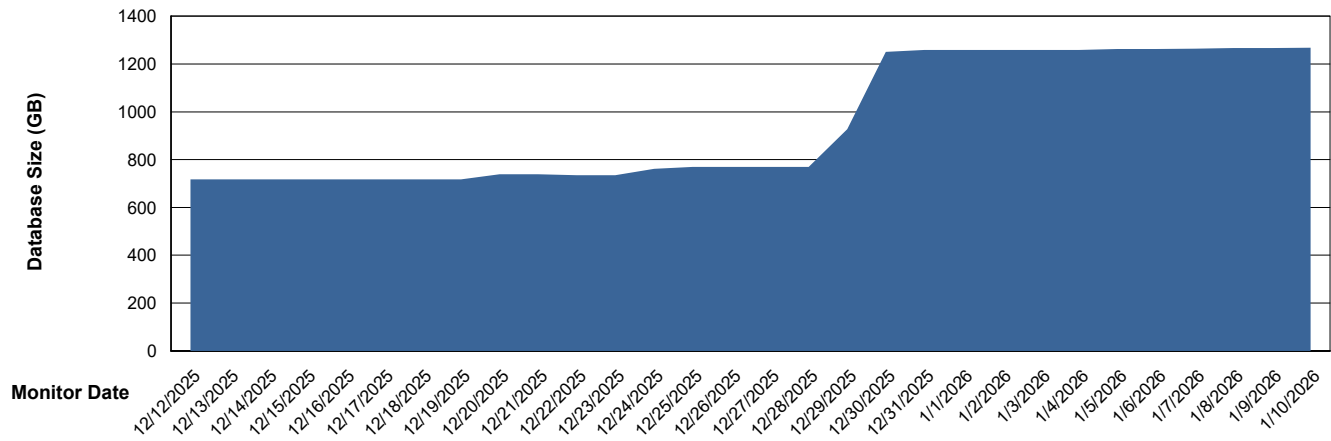

DATABASE SIZE LTS_PRD_CLSABSBI01NEW_ABS1

Database growth over last month