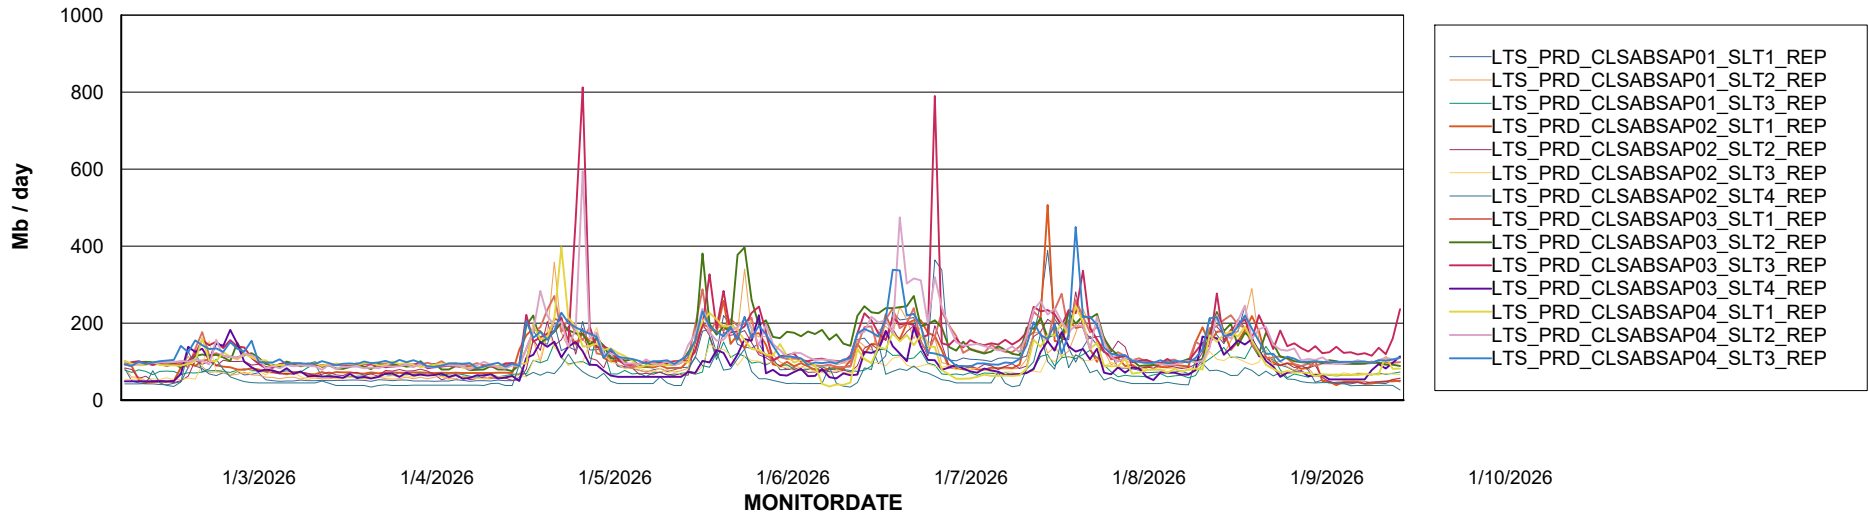

ABSSolute Application ReportServer Services

Avg memory used per ReportServer Service