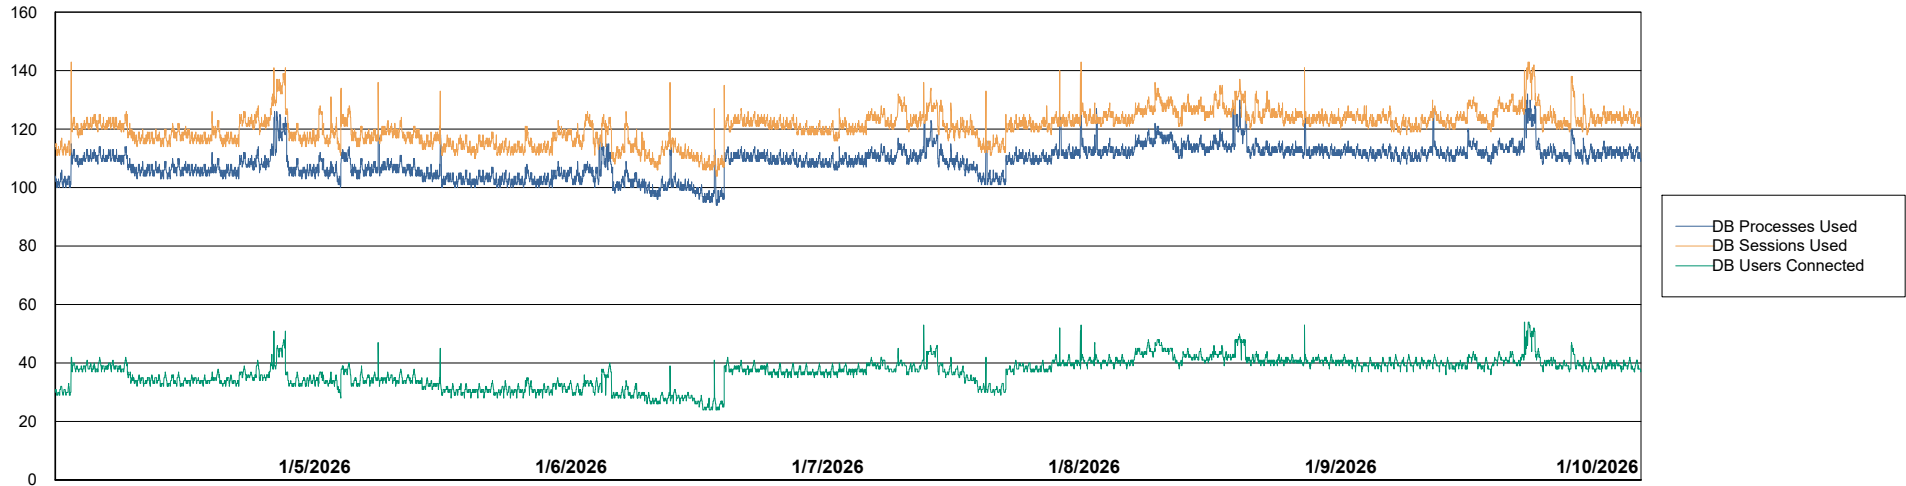

Database Performance LTS_PRD_CLSABSBI01_ABS1