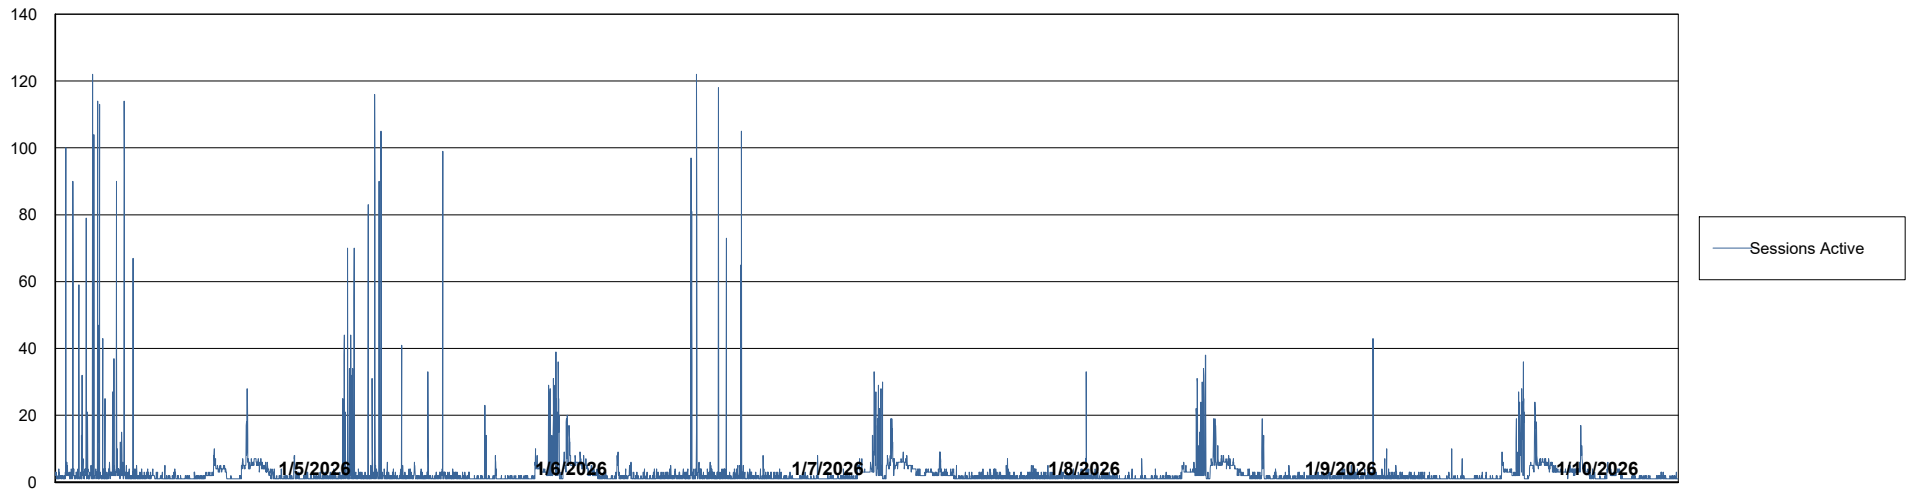

Database Performance LTS_PRD_CLSABSD01_ABS1