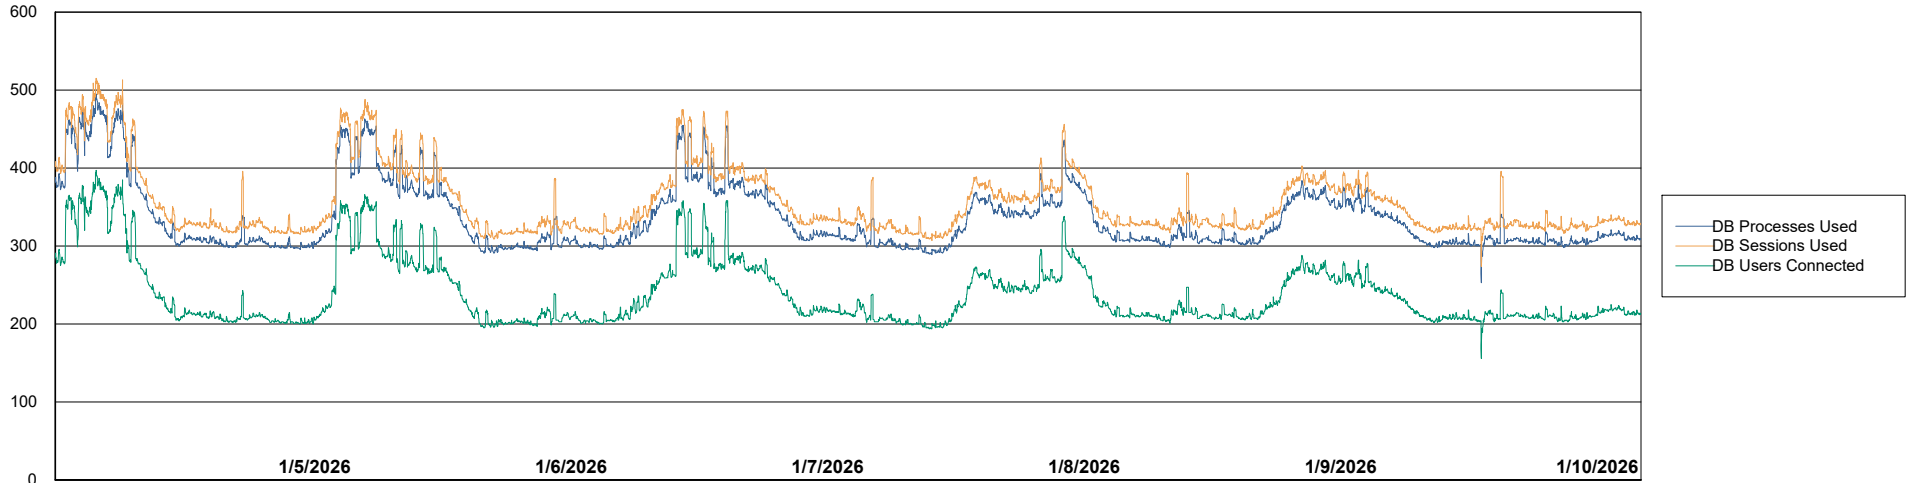

Database Performance LTS_PRD_CLSABSD01_ABS1