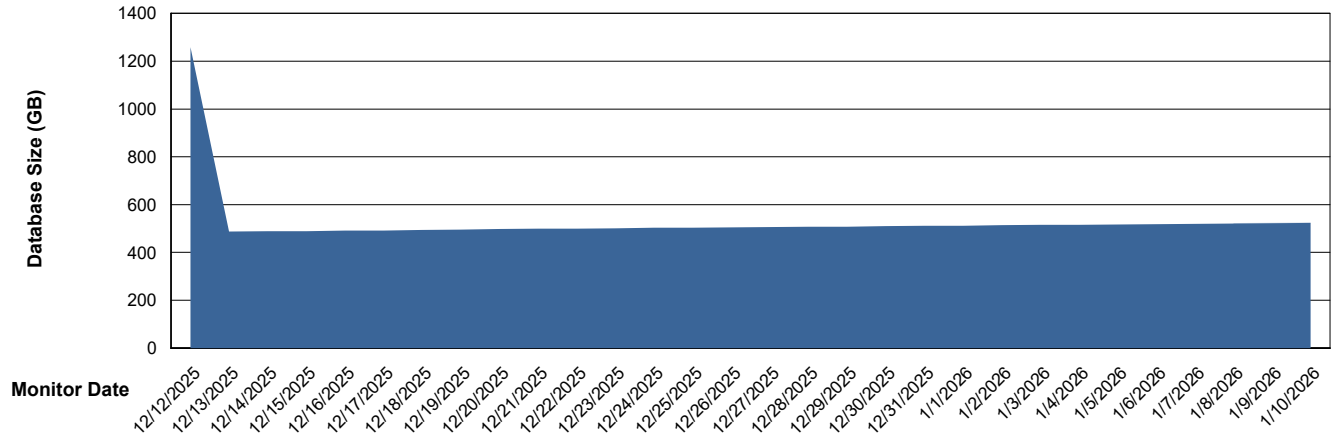

Database growth over last month

Weekly SLA Customer Report

Customer LTS(CleanLease)_Production
Database ID 126

DATABASE SIZE LTS_PRD_CLSABSDB01_ABS1

Database growth over last month

Weekly SLA Customer Report