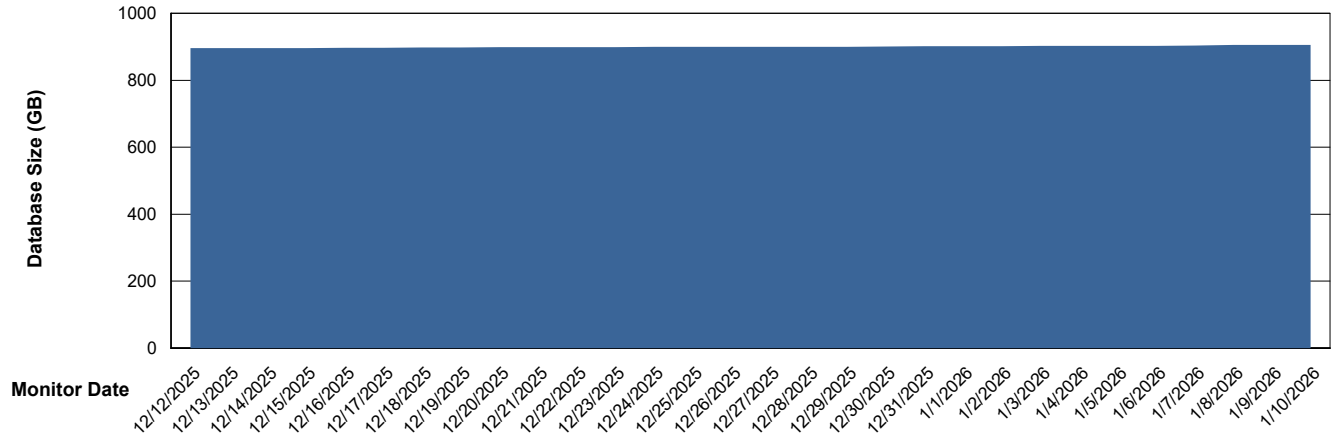

DB Processes Max 0
DB Processes Max 1,000

Weekly SLA Customer Report

Customer LTS(CleanLease)_Production
Database ID 126

DATABASE SIZE LTS_PRD_CLSABSBI01_ABS1

Database growth over last month

DATABASE SIZE LTS_PRD_CLSABSBI01NEW_ABS1