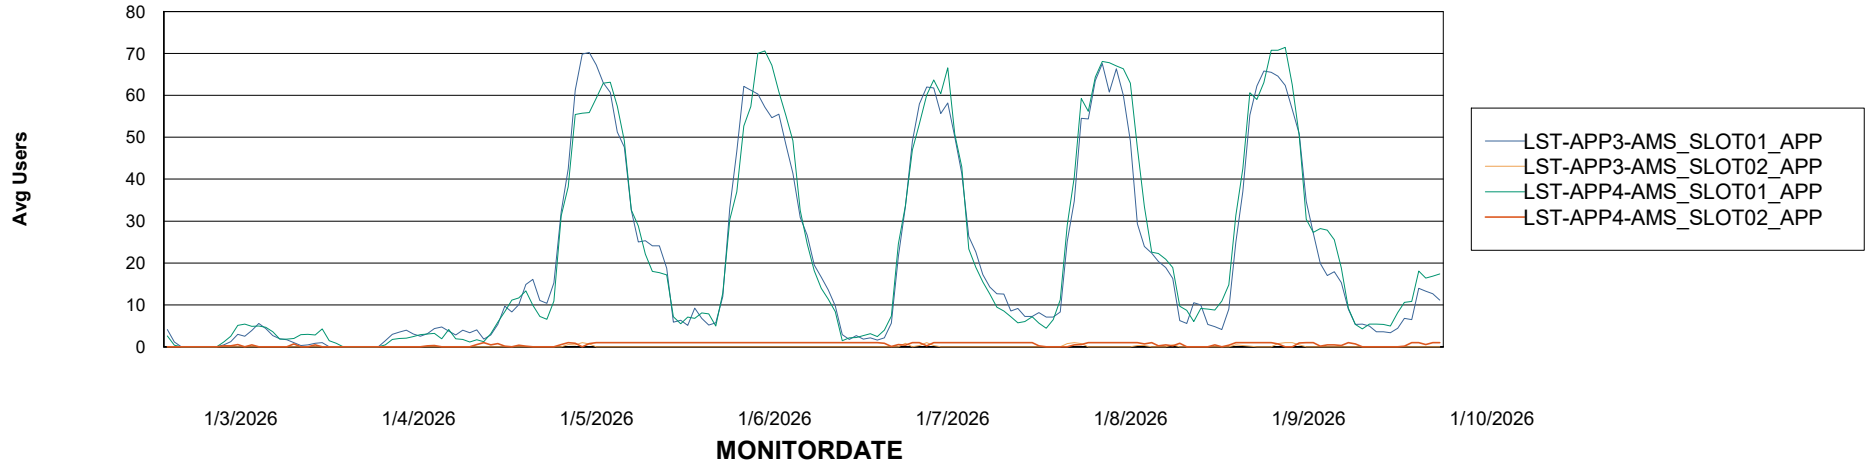

Weekly SLA Customer Report

Customer LST OCI AMS Production ABSME
Database ID 213

ABSSolute Application Server Services

Avg memory used per ABS Server Service

Avg users per day per ABS server

Weekly SLA Customer Report