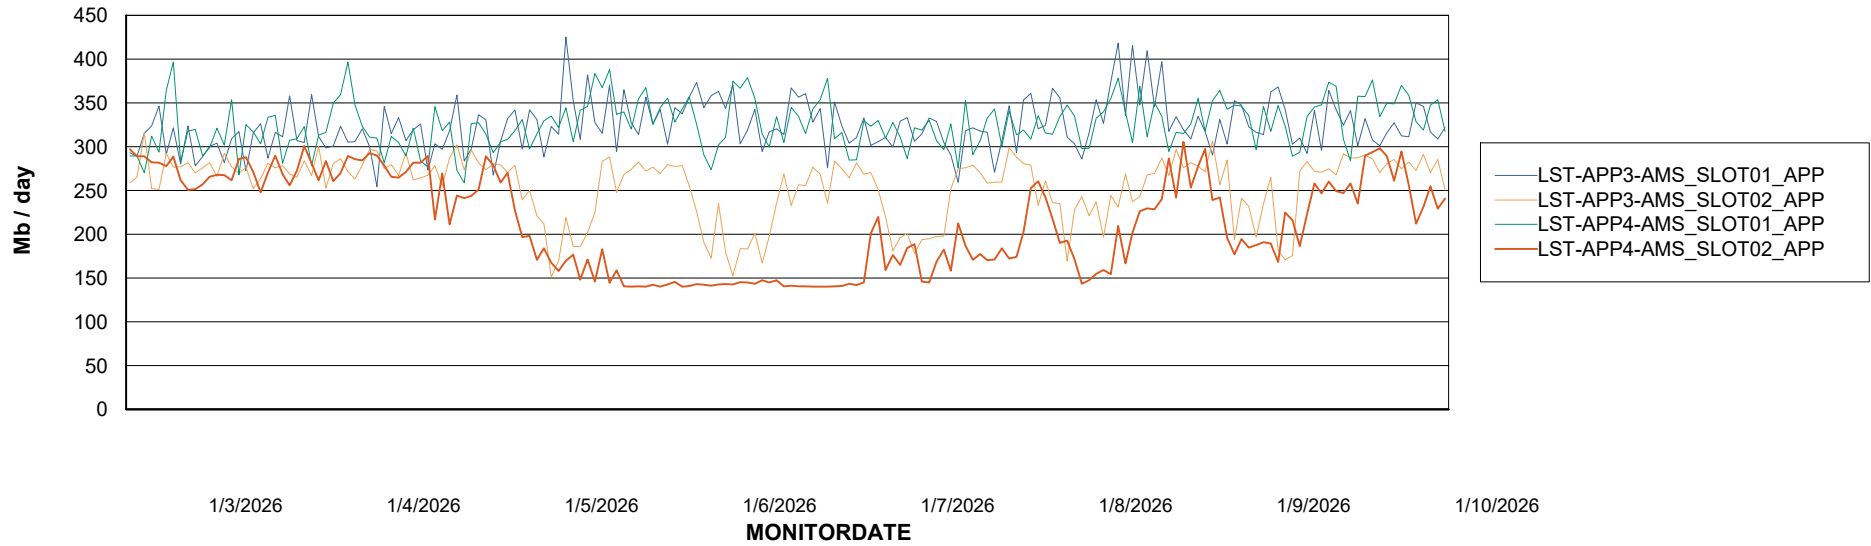

ABSSolute Application Server Services

Avg memory used per ABS Server Service