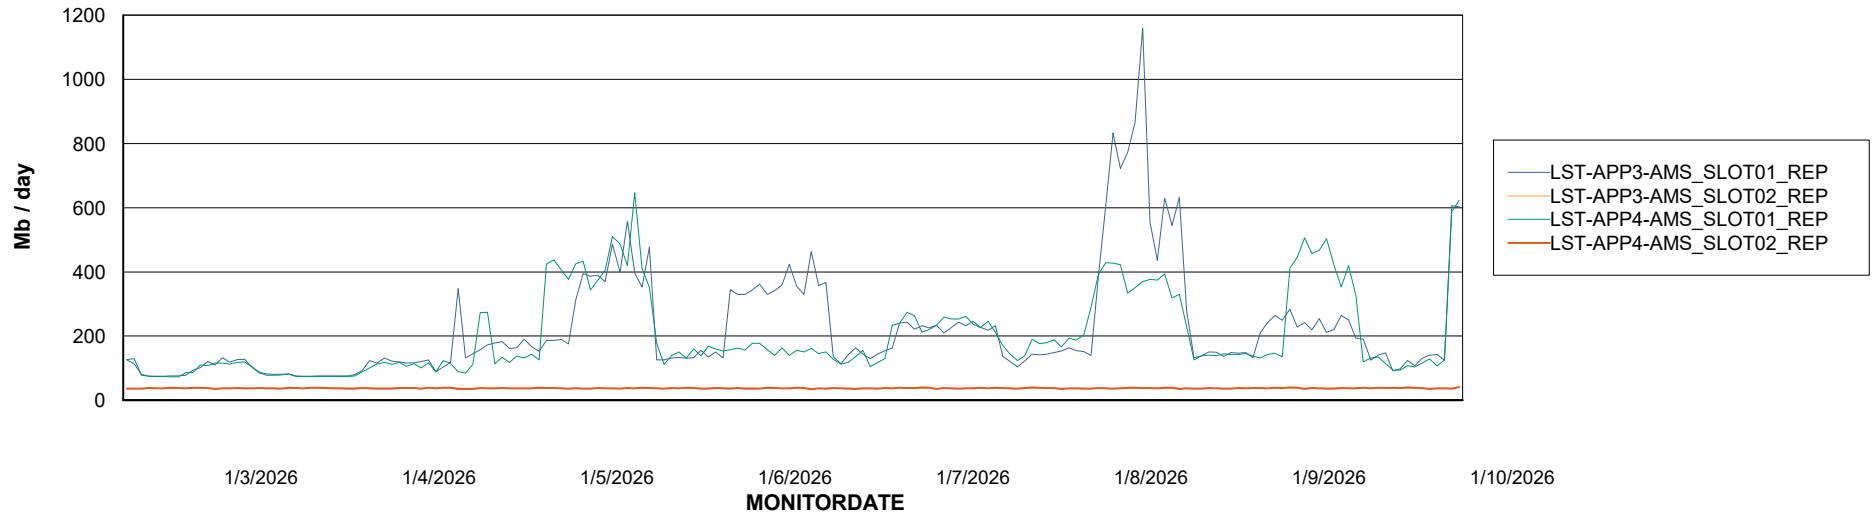

ABSSolute Application ReportServer Services

Avg memory used per ReportServer Service