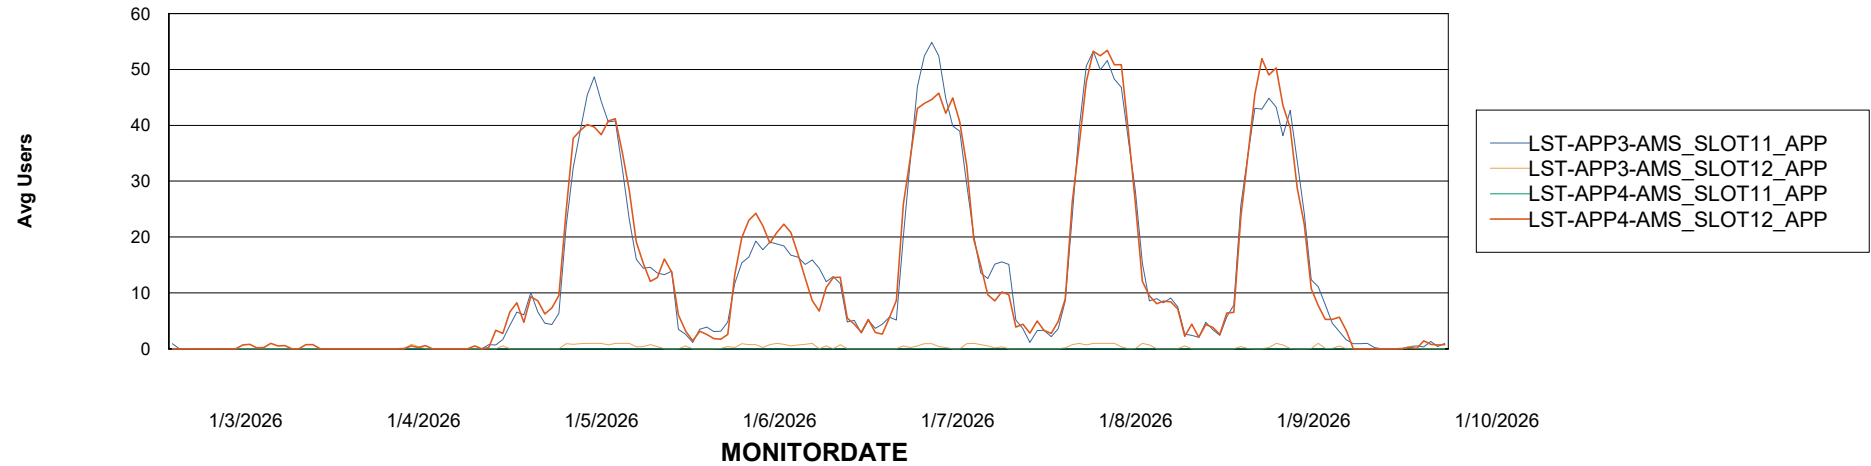

Weekly SLA Customer Report

Customer LST OCI AMS Production ABSME2
Database ID 211

ABSSolute Application Server Services

Avg memory used per ABS Server Service

Avg users per day per ABS server

Weekly SLA Customer Report