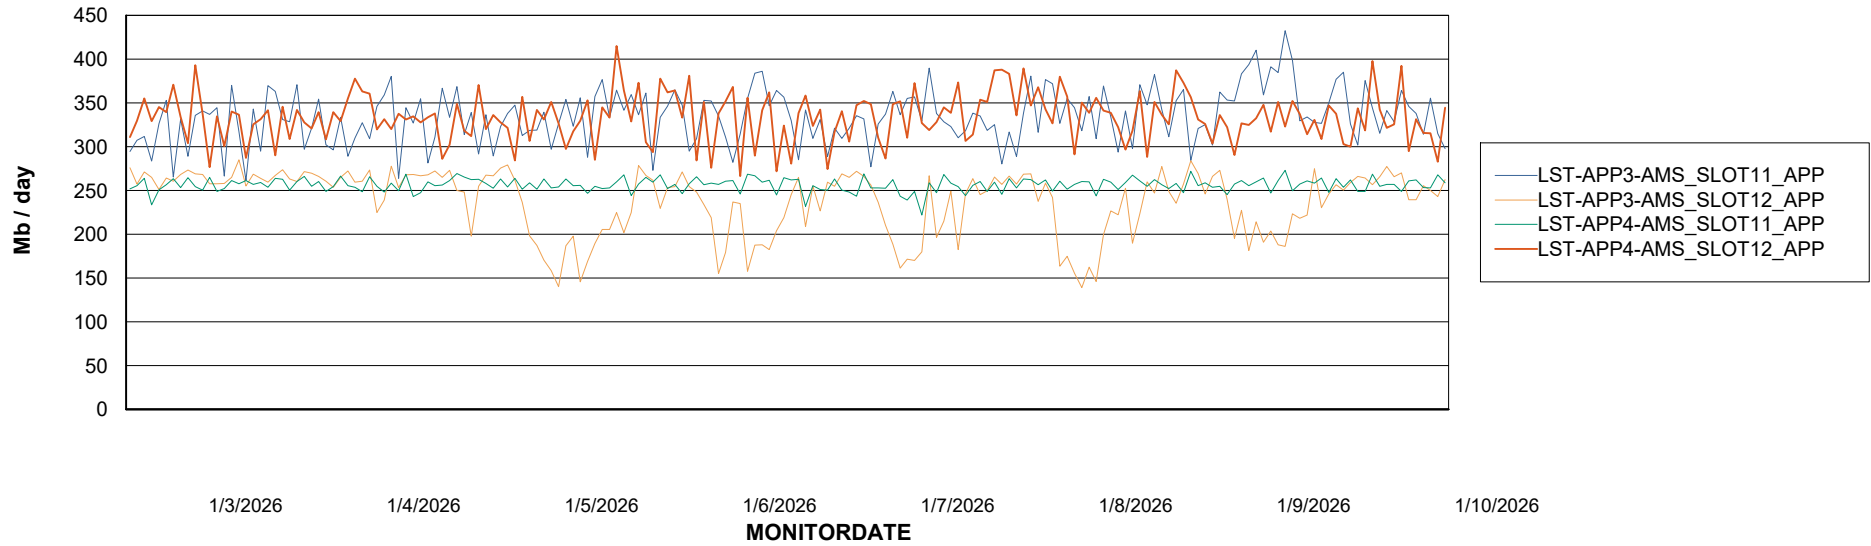

ABSSolute Application Server Services

Avg memory used per ABS Server Service