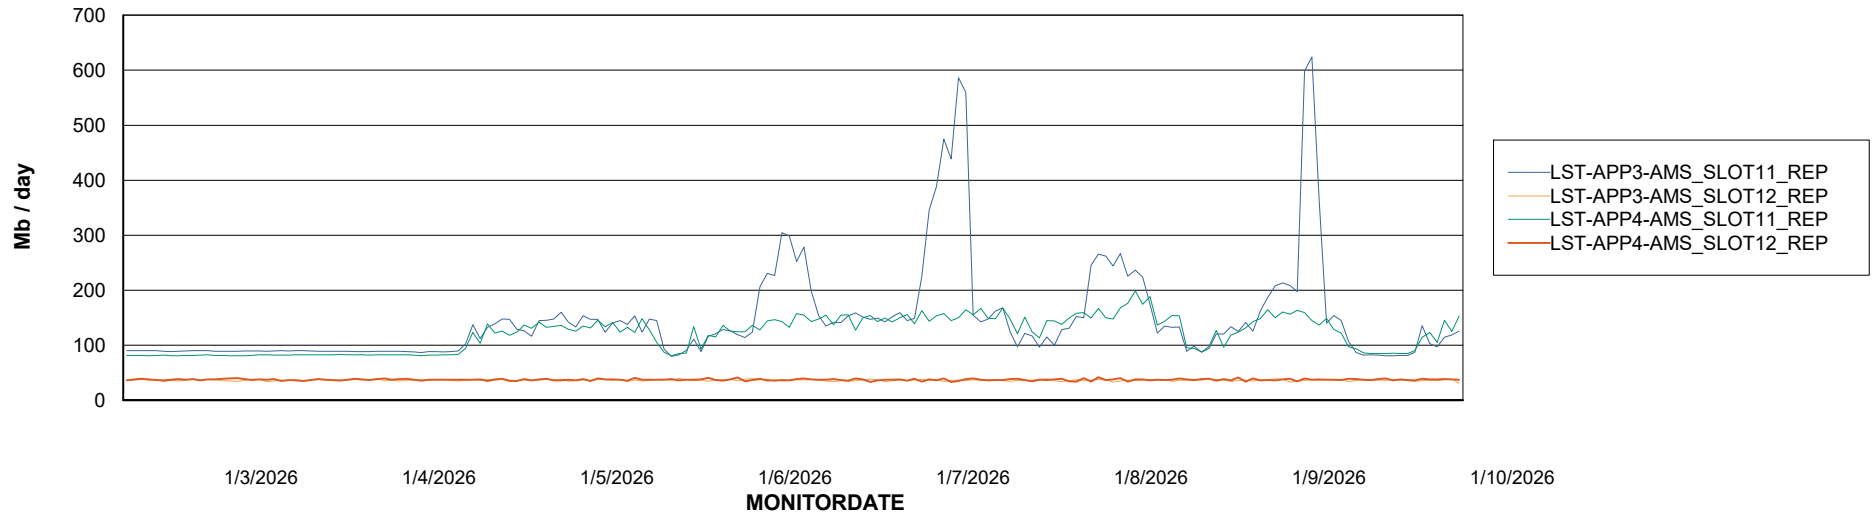

ABSSolute Application ReportServer Services

Avg memory used per ReportServer Service