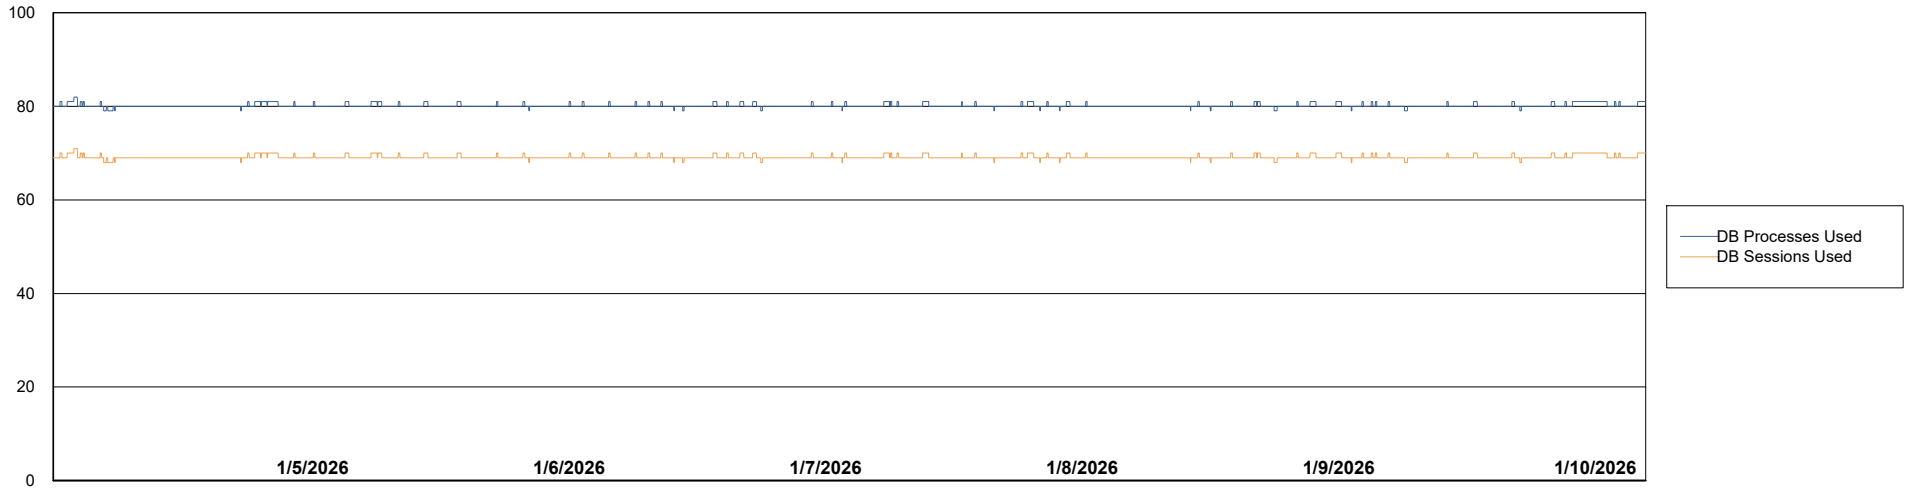

Database Performance LST-DBS3-AMS_DB_HSBME2

DB Processes Max 1,000

DB Processes Max 0