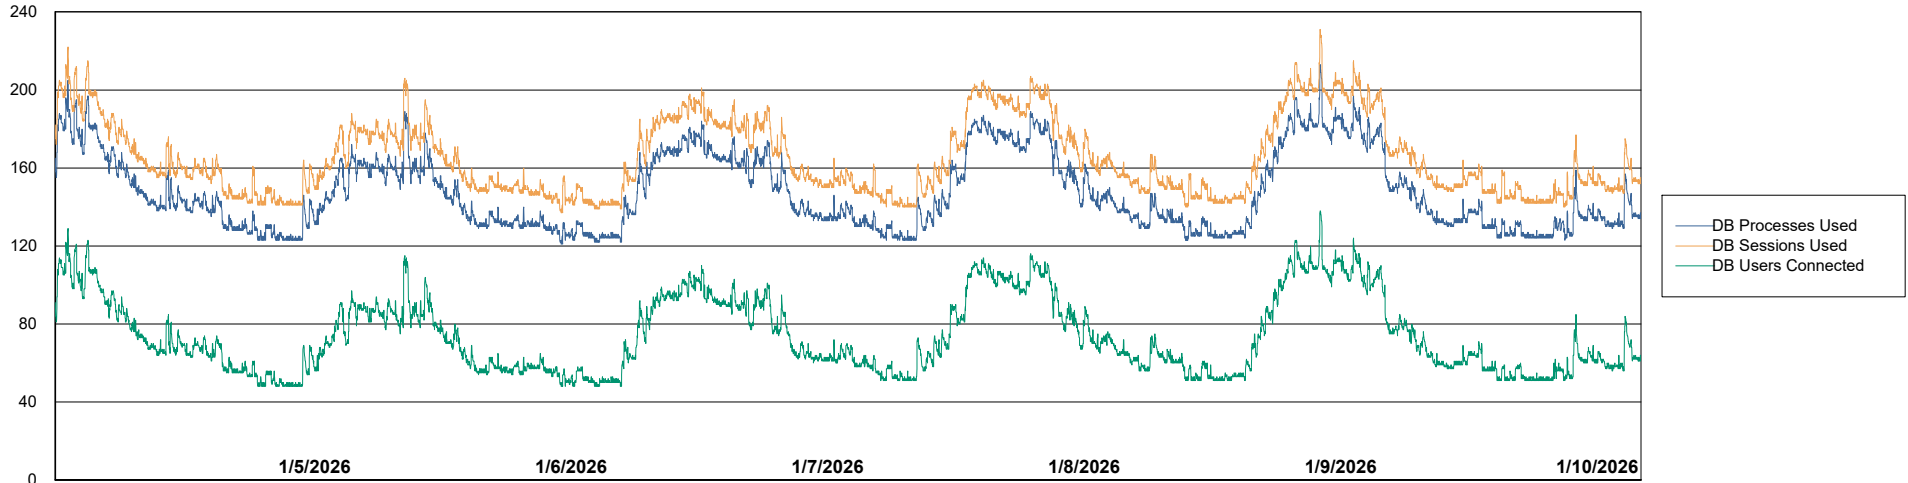

Database Performance LST-DBS4-AMS_DB_ABSME2