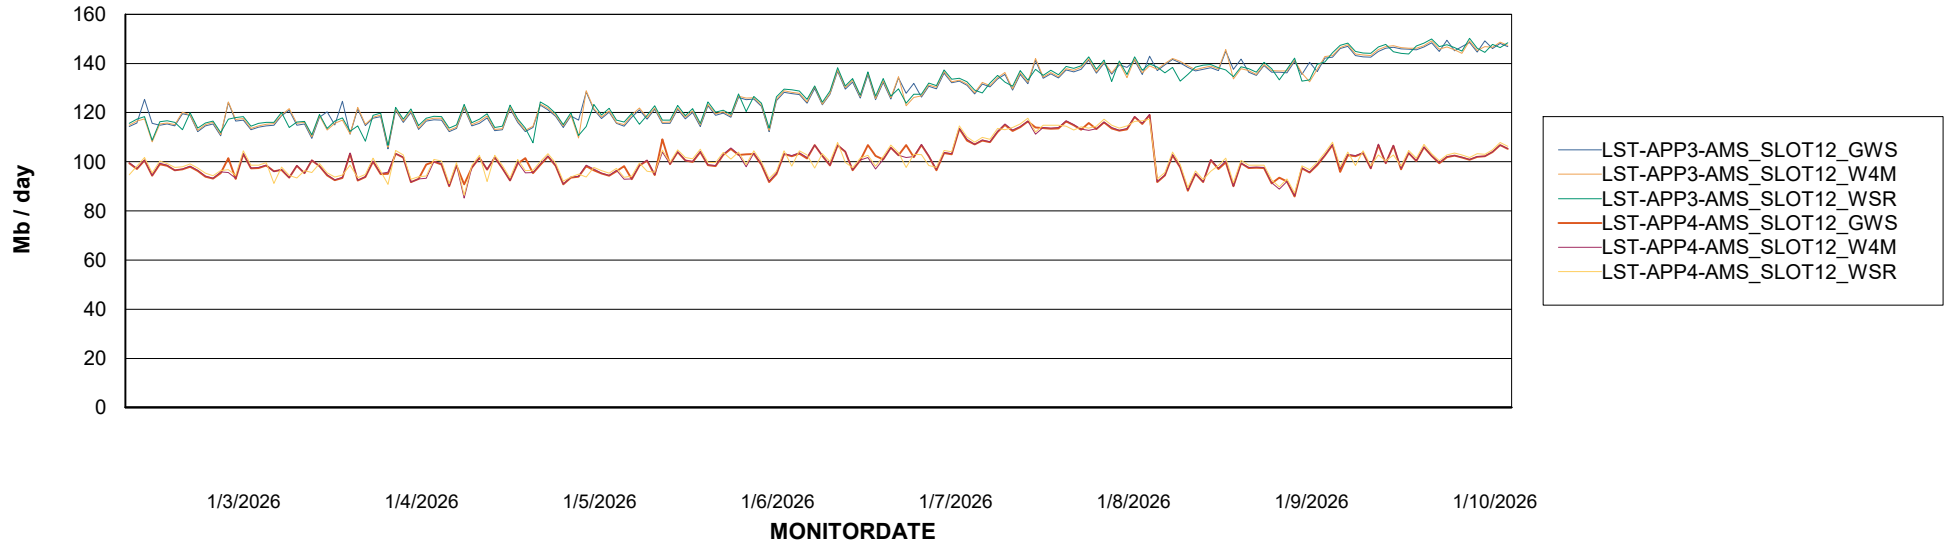

ABSSolute Web Component Services

Avg memory used per ABS Web component