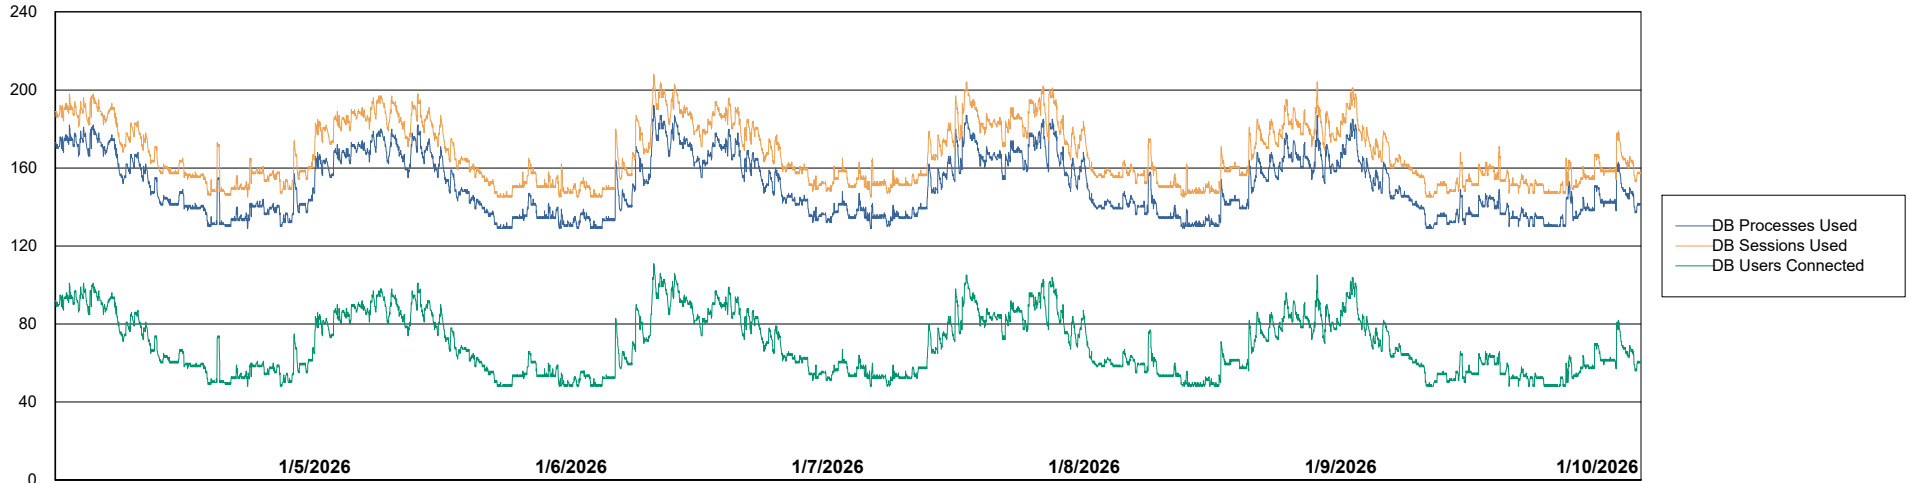

Database Performance LST-DBS6-AMS_DB_ABSEE2