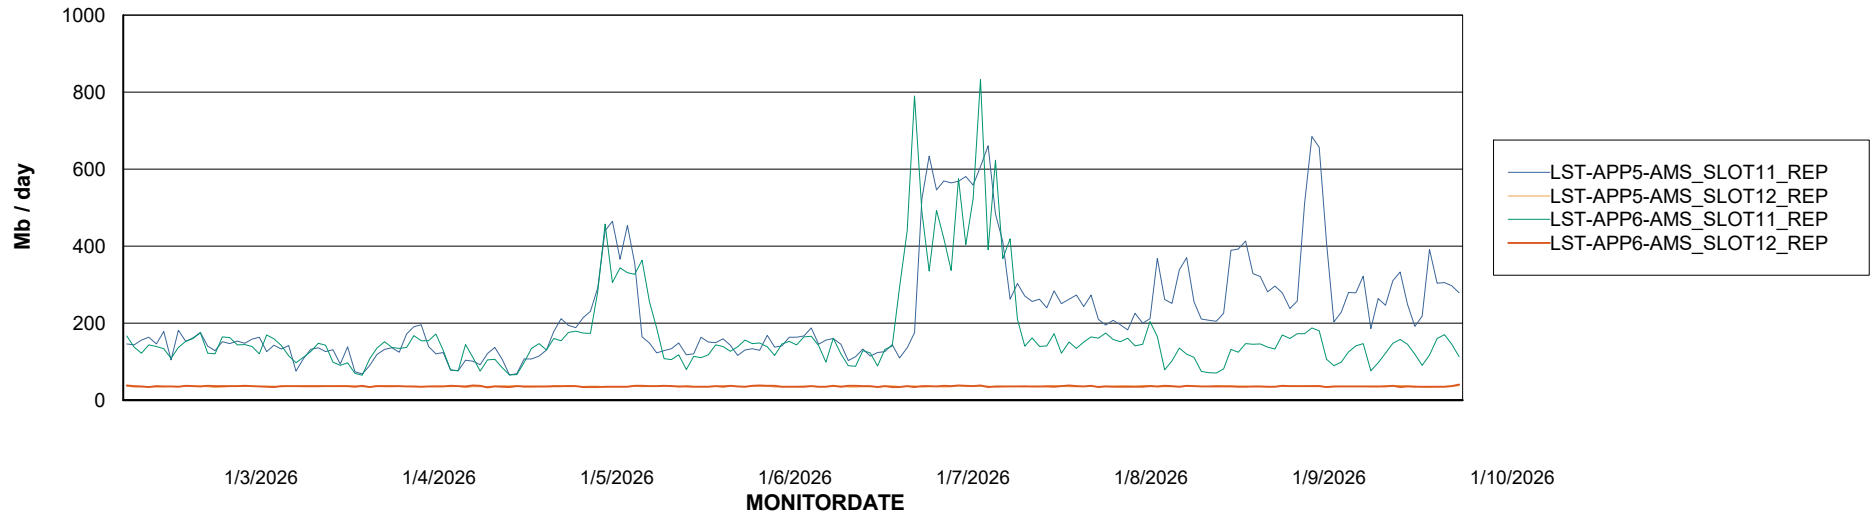

ABSSolute Application ReportServer Services

Avg memory used per ReportServer Service