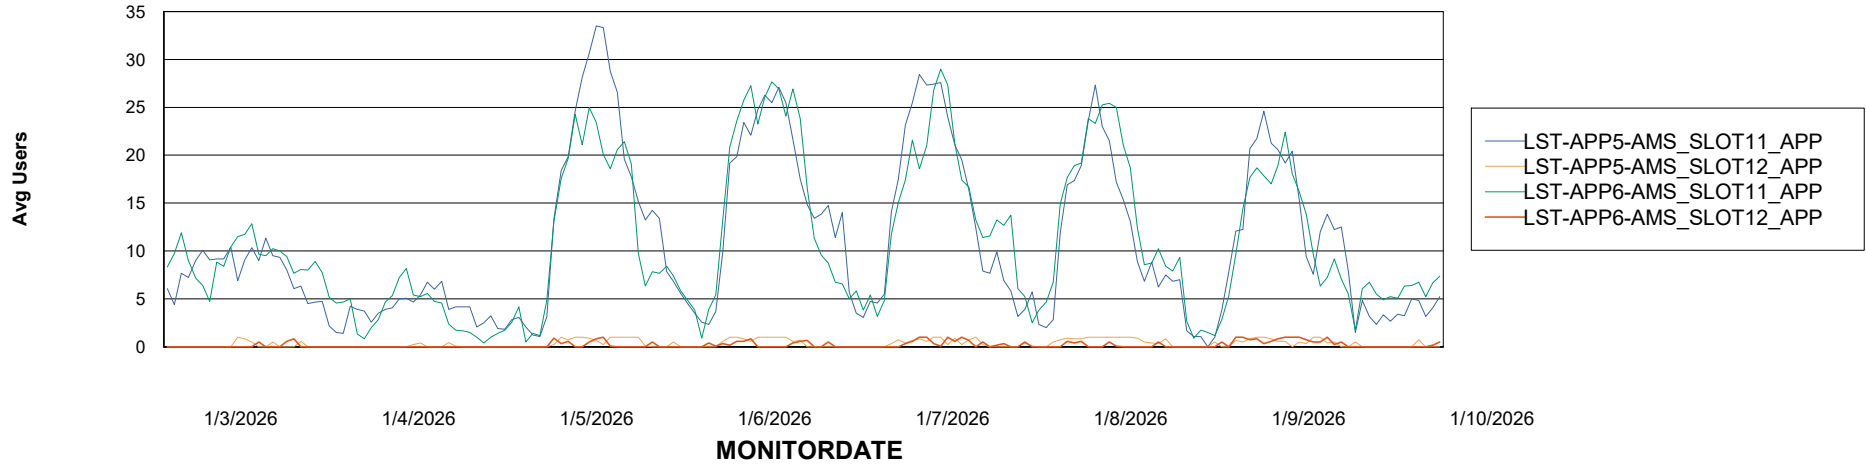

Weekly SLA Customer Report

Customer LST OCI AMS Production ABSEE2
Database ID 212

ABSSolute Application Server Services

Avg memory used per ABS Server Service

Avg users per day per ABS server

Weekly SLA Customer Report