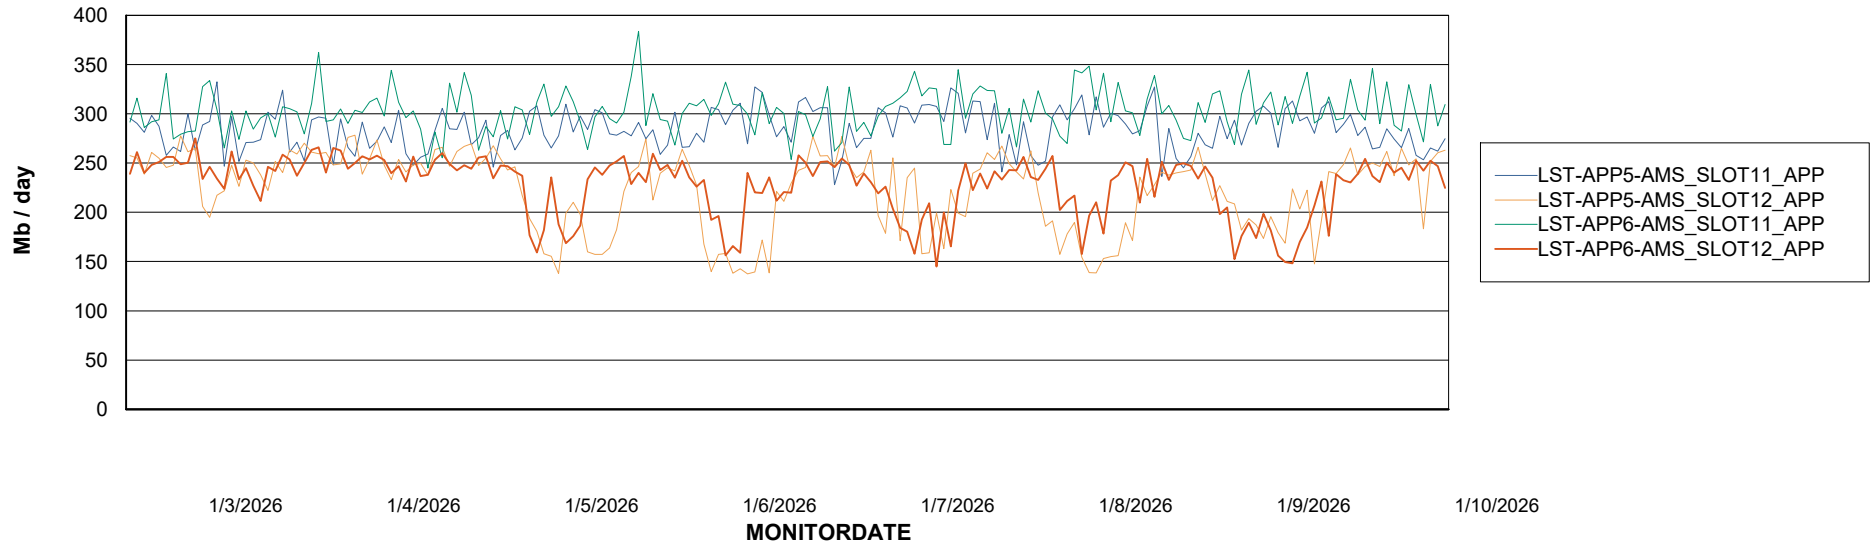

ABSSolute Application Server Services

Avg memory used per ABS Server Service