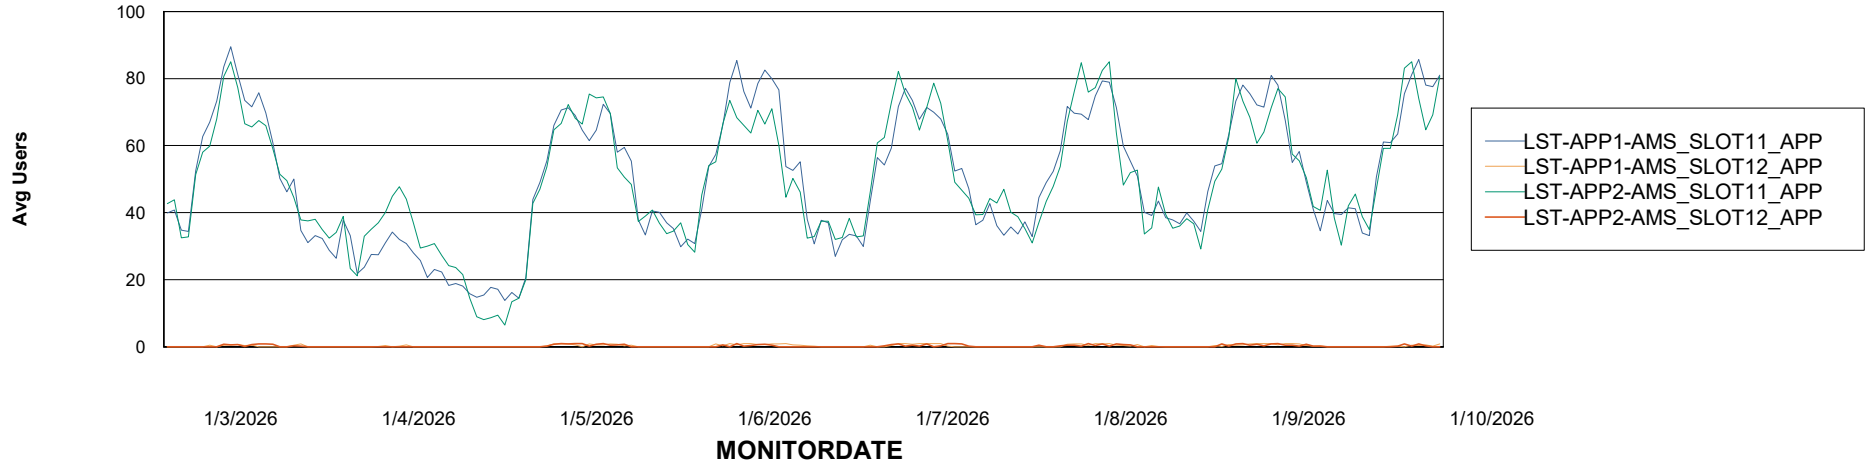

Weekly SLA Customer Report

Customer LST OCI AMS Production ABSCH2
Database ID 216

ABSSolute Application Server Services

Avg memory used per ABS Server Service

Avg users per day per ABS server

Weekly SLA Customer Report