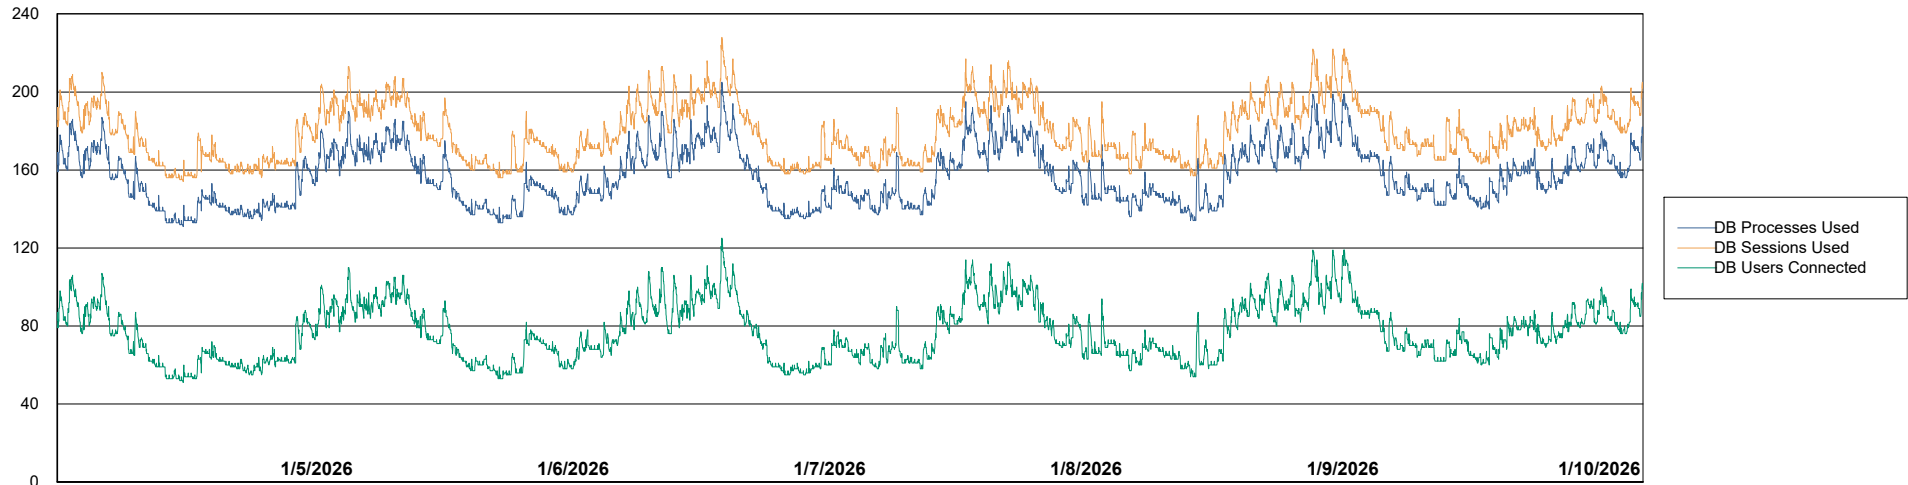

Database Performance LST-DBS2-AMS_DB_ABSCH2