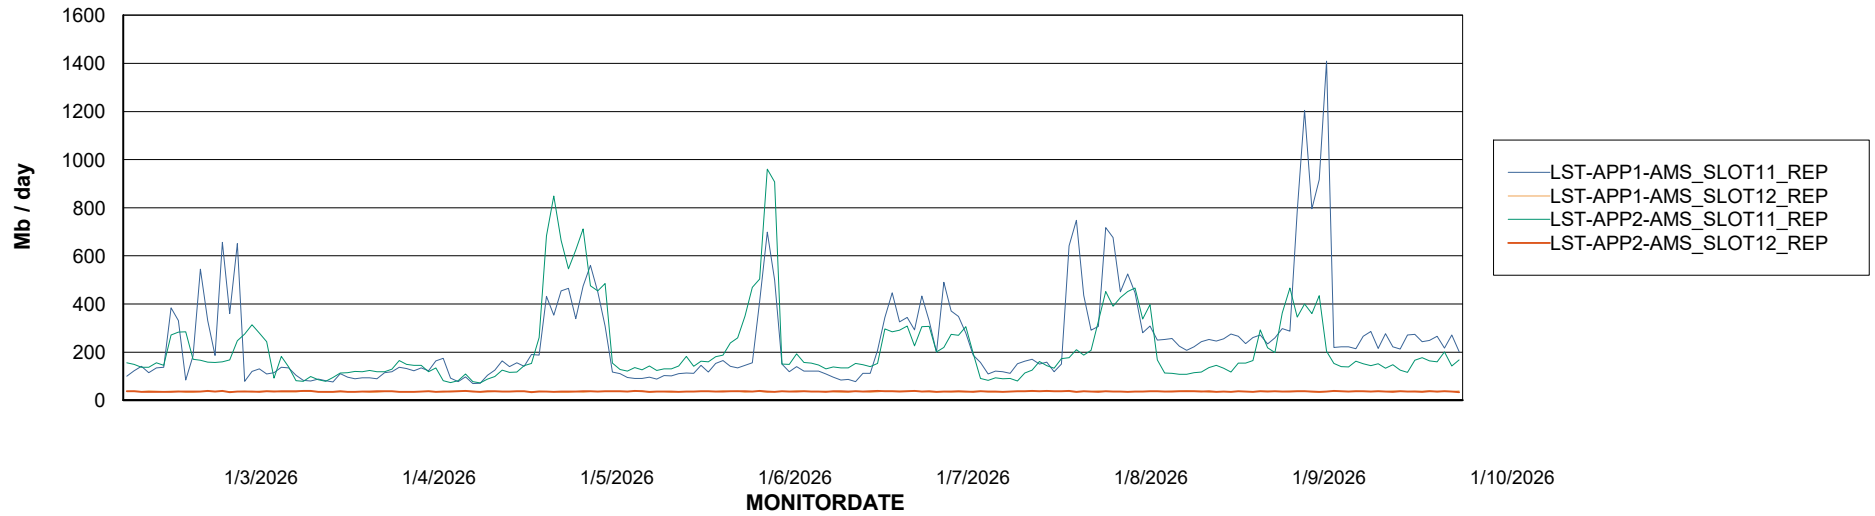

ABSSolute Application ReportServer Services

Avg memory used per ReportServer Service