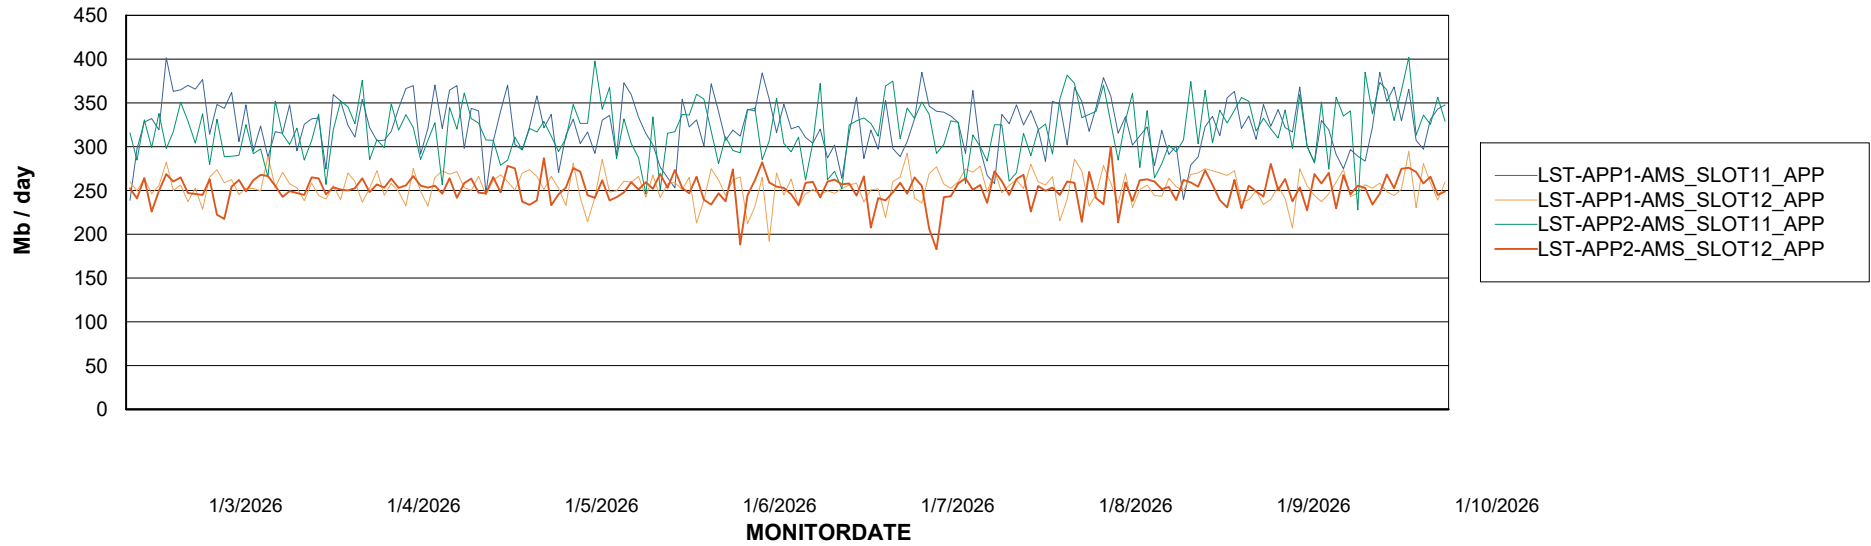

ABSSolute Application Server Services

Avg memory used per ABS Server Service