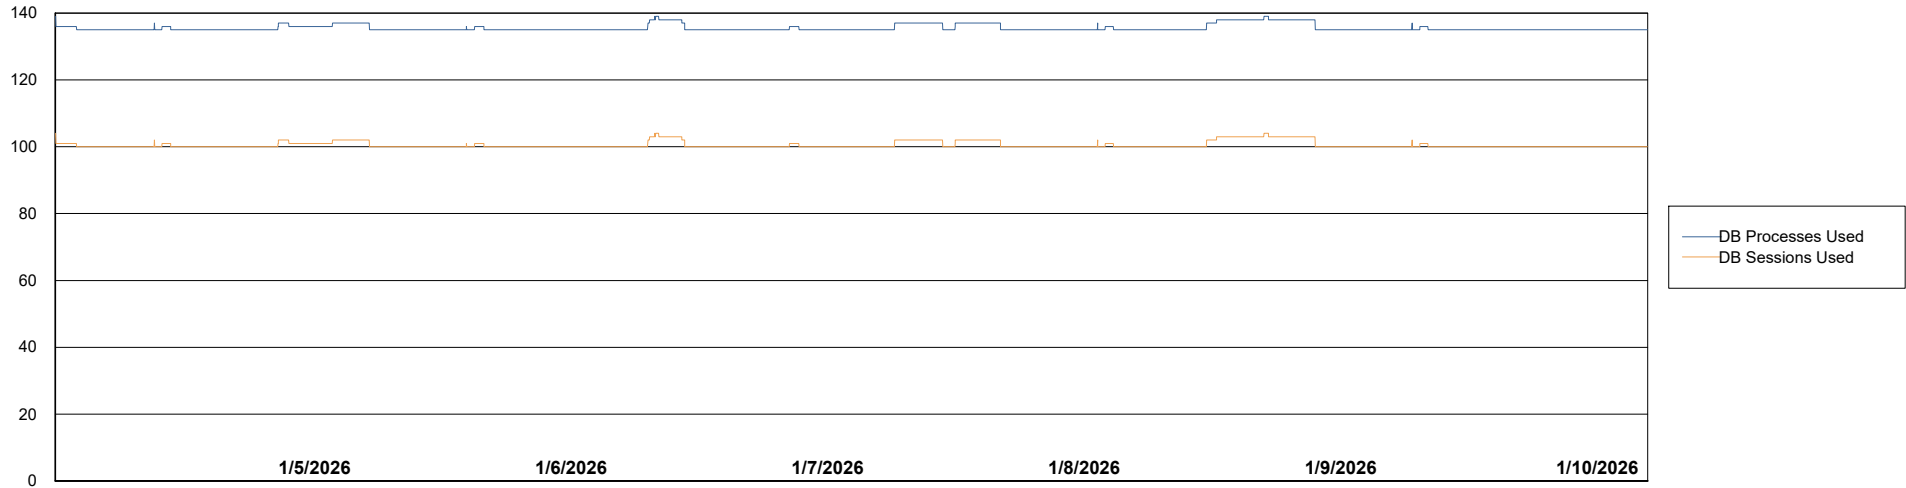

Database Performance LSS_CHINA_PRD_liazcnVMPABSDB2_HSBABS1

DB Processes Max 0
DB Processes Max 4
DB Processes Max 1,000