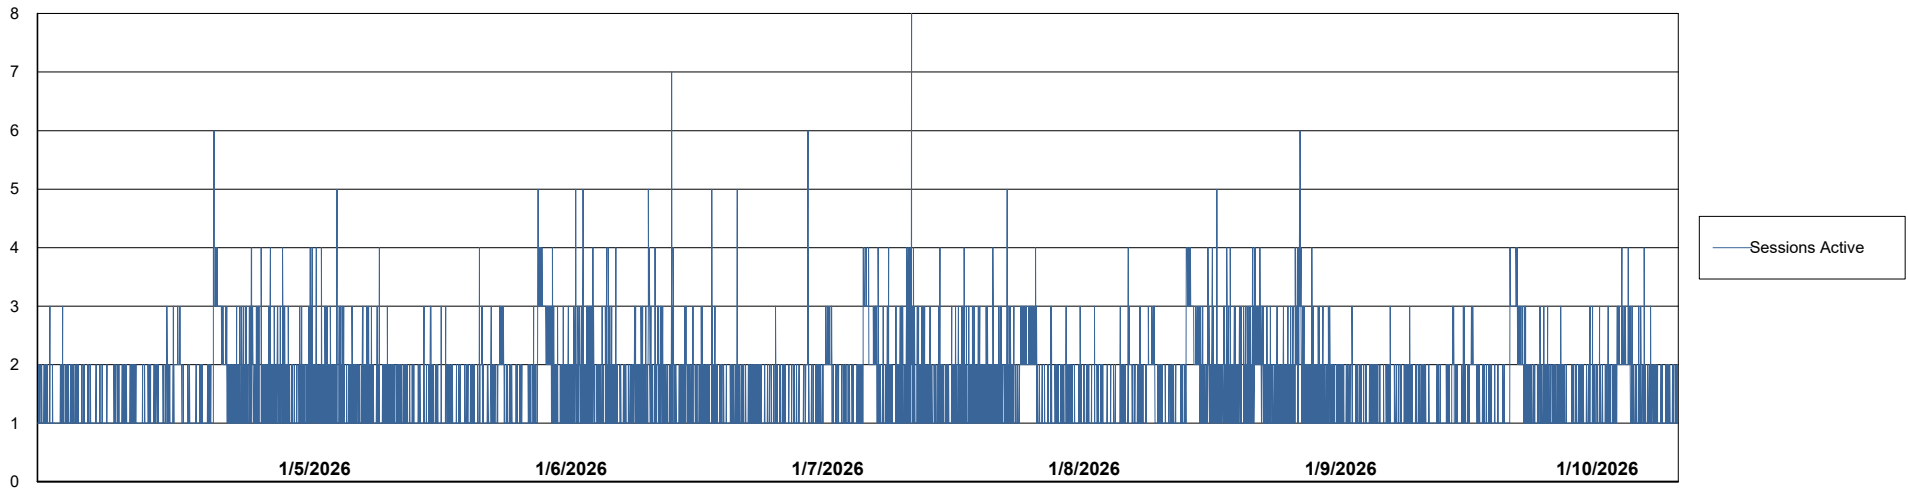

Harddisk Usage LSS_CHINA_PRD_liazcnVMPABSDB2

	Free disk space on C: (%)	Total disk space on C: (Gb)	Used disk space on C: (Gb)	Free disk space on D: (%)	Total disk space on D: (Gb)	Used disk space on D: (Gb)	Free disk space on E: (%)	Total disk space on E: (Gb)	Used disk space on E: (Gb)	Free disk space on F: (%)
1/10/2026	80	149	30	78	100	22	58	1,500	623	94
1/9/2026	80	149	30	78	100	22	58	1,500	623	94
1/8/2026	80	149	30	78	100	22	58	1,500	623	94
1/7/2026	80	149	30	78	100	22	58	1,500	623	94
1/6/2026	80	149	30	78	100	22	58	1,500	623	94
1/5/2026	80	149	30	78	100	22	58	1,500	623	94
1/4/2026	80	149	30	78	100	22	58	1,500	623	94

Weekly SLA Customer Report

Customer LSS_CHINA_Production
Database ID 202

Database Performance LSS_CHINA_PRD_liazcnVMPABSDB1_ABS1

Weekly SLA Customer Report

Customer LSS_CHINA_Production
Database ID 202

Database Performance LSS_CHINA_PRD_liazcnVMPABSDB2_HSBABS1