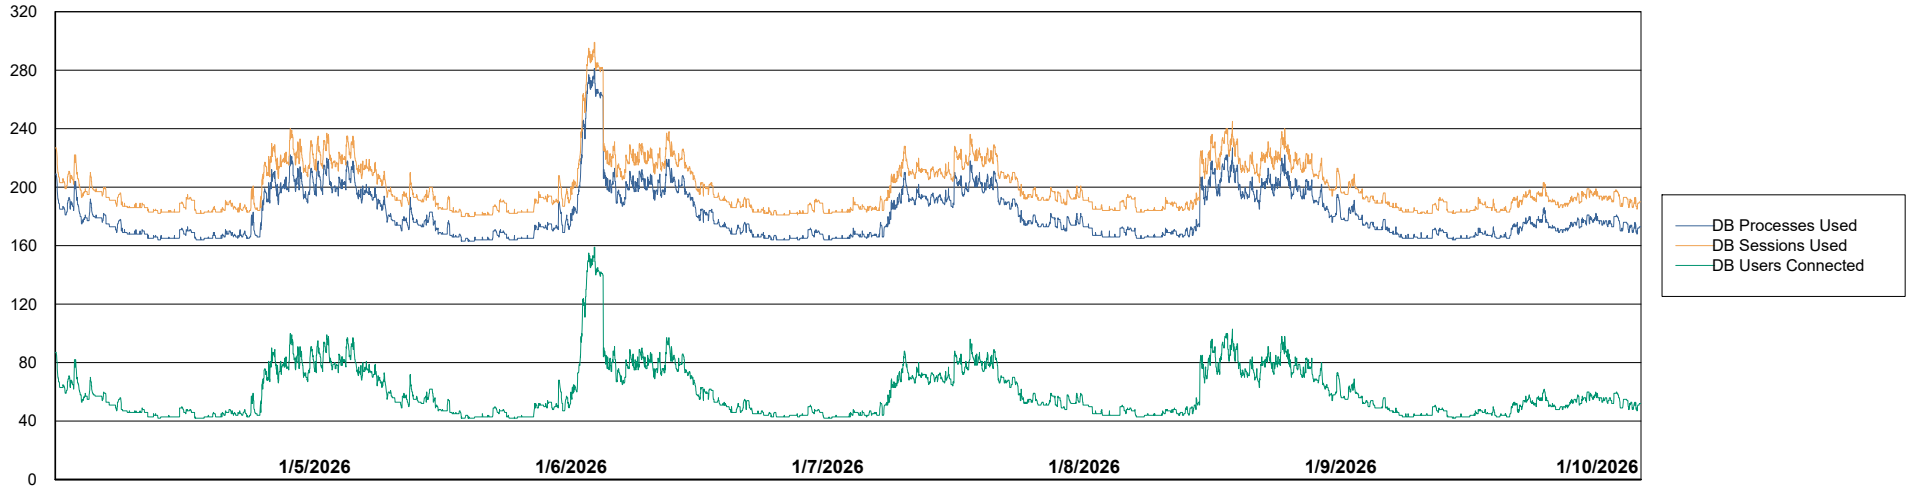

Harddisk Usage LSS_CHINA_PRD_liazcnVMPABSDB2

	Free disk space on C: (%)	Total disk space on C: (Gb)	Used disk space on C: (Gb)	Free disk space on D: (%)	Total disk space on D: (Gb)	Used disk space on D: (Gb)	Free disk space on E: (%)	Total disk space on E: (Gb)	Used disk space on E: (Gb)	Free disk space on F: (%)
1/10/2026	80	149	30	78	100	22	58	1,500	623	94
1/9/2026	80	149	30	78	100	22	58	1,500	623	94
1/8/2026	80	149	30	78	100	22	58	1,500	623	94
1/7/2026	80	149	30	78	100	22	58	1,500	623	94
1/6/2026	80	149	30	78	100	22	58	1,500	623	94
1/5/2026	80	149	30	78	100	22	58	1,500	623	94
1/4/2026	80	149	30	78	100	22	58	1,500	623	94

Weekly SLA Customer Report

Customer LSS_CHINA_Production
Database ID 202

Database Performance LSS_CHINA_PRD_liazcnVMPABSDB1_ABS1

Weekly SLA Customer Report

Customer LSS_CHINA_Production
Database ID 202

Database Performance LSS_CHINA_PRD_liazcnVMPABSDB2_HSBABS1