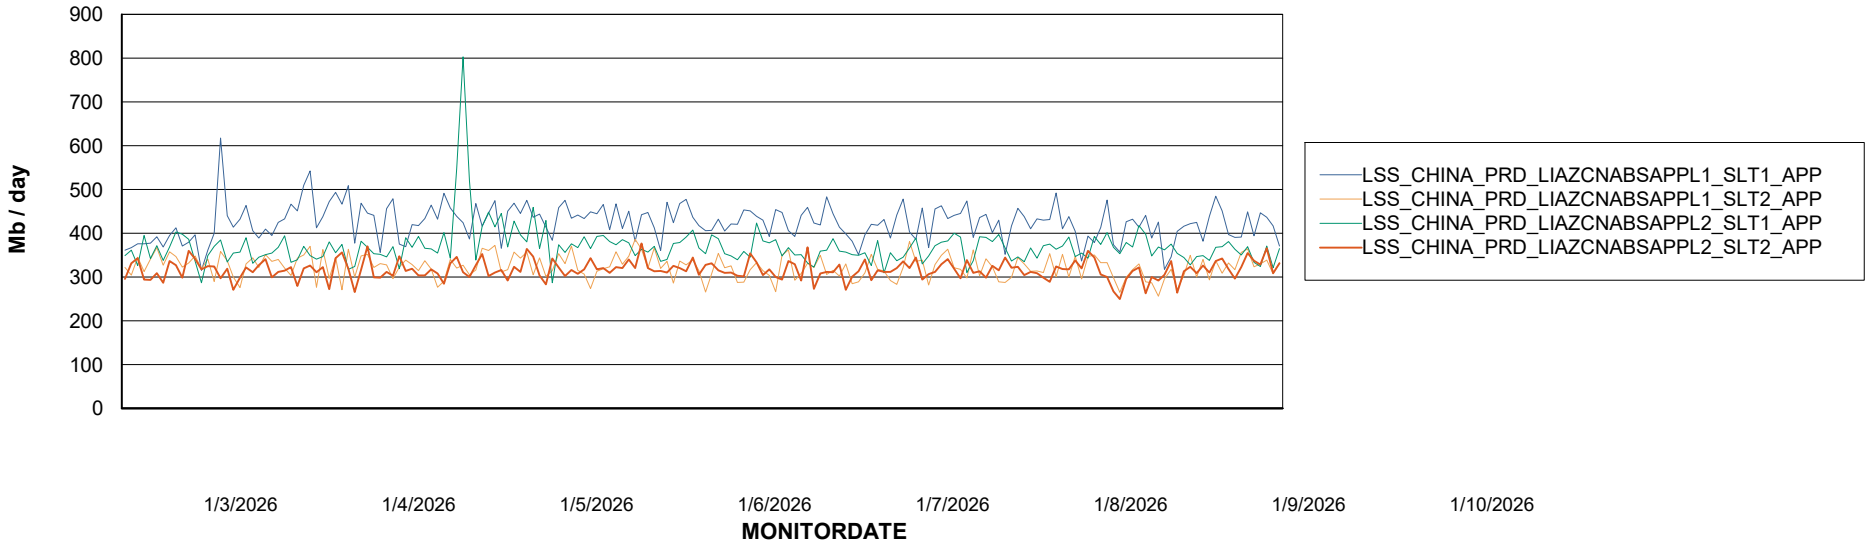

ABSSolute Application Server Services

Avg memory used per ABS Server Service