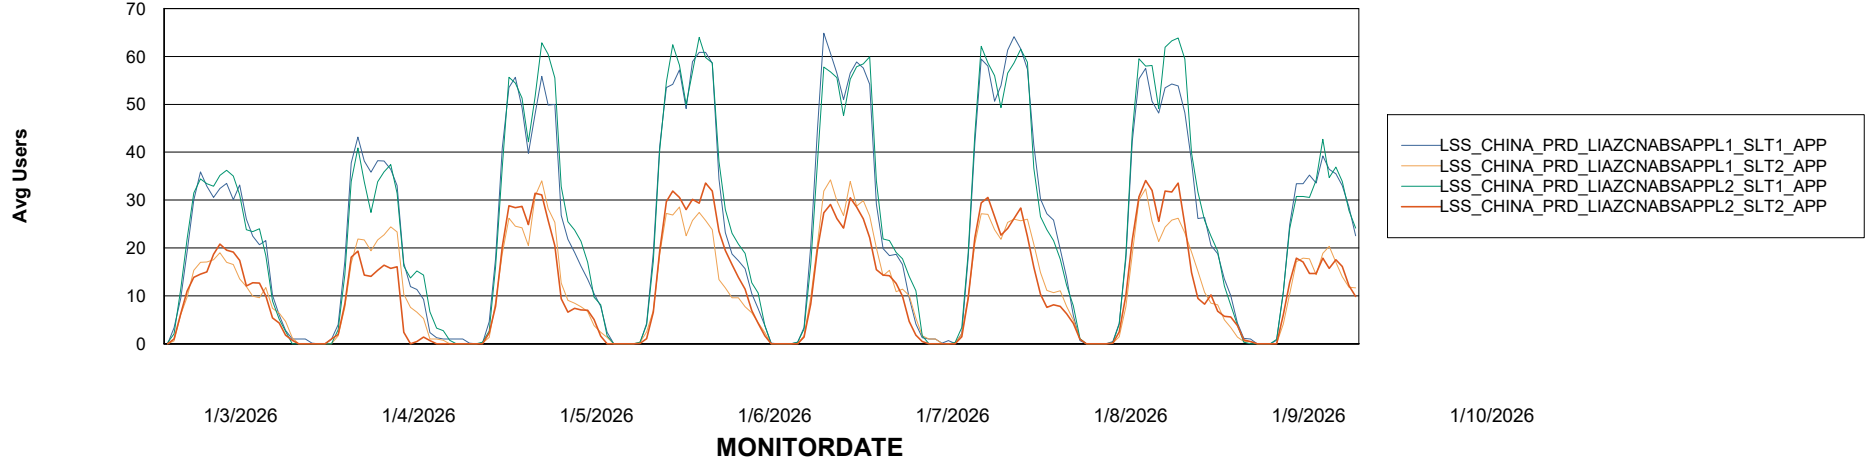

Weekly SLA Customer Report

Customer LSS_CHINA_Production
Database ID 202

ABSSolute Application Server Services

Avg memory used per ABS Server Service

Avg users per day per ABS server

Weekly SLA Customer Report