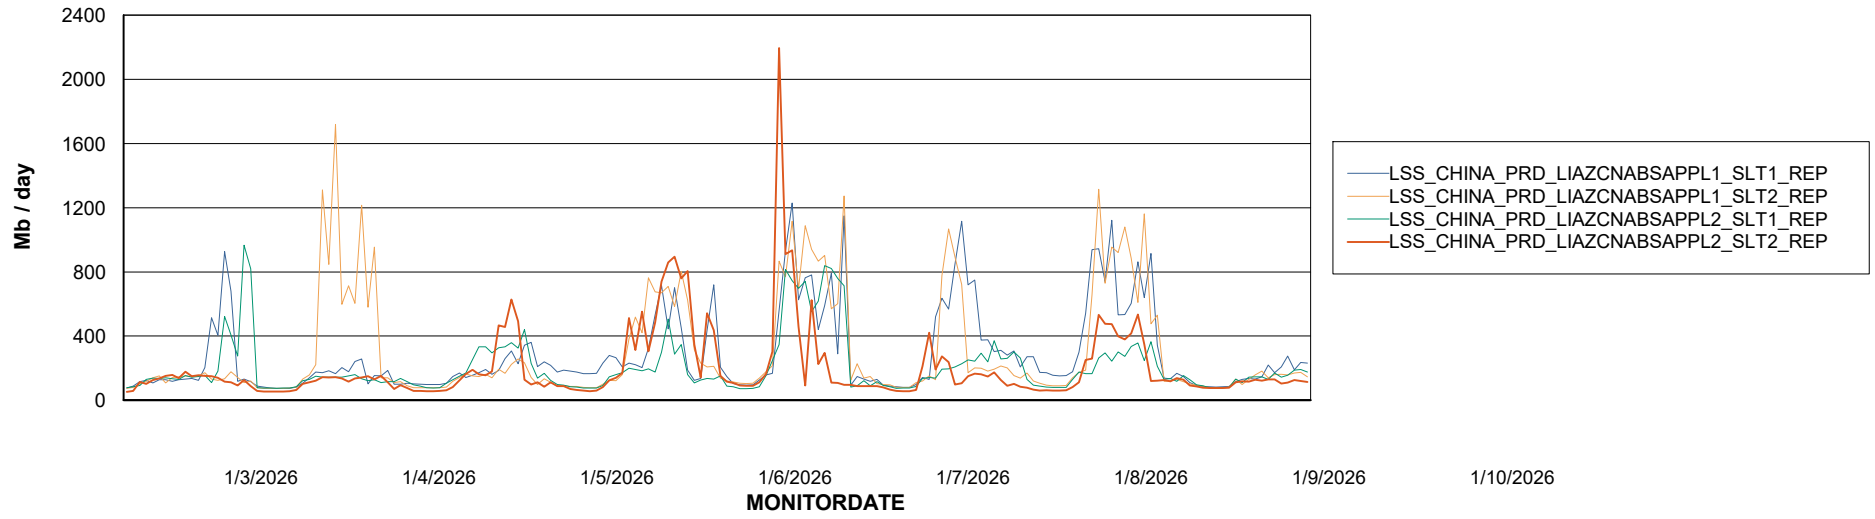

ABSSolute Application ReportServer Services

Avg memory used per ReportServer Service