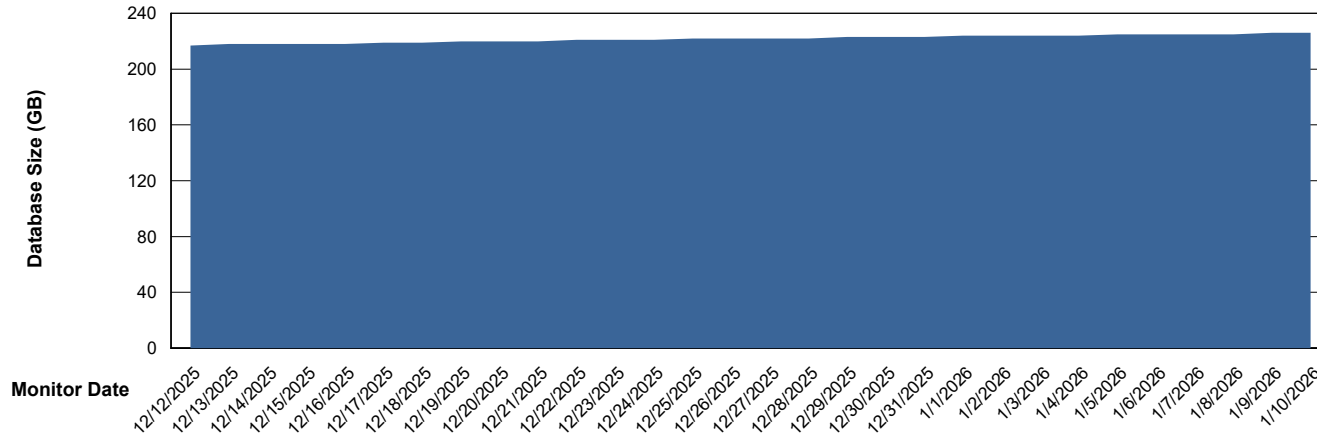

DATABASE SIZE KLH_PRD_SRSBIDB02_ABS1

Database growth over last month