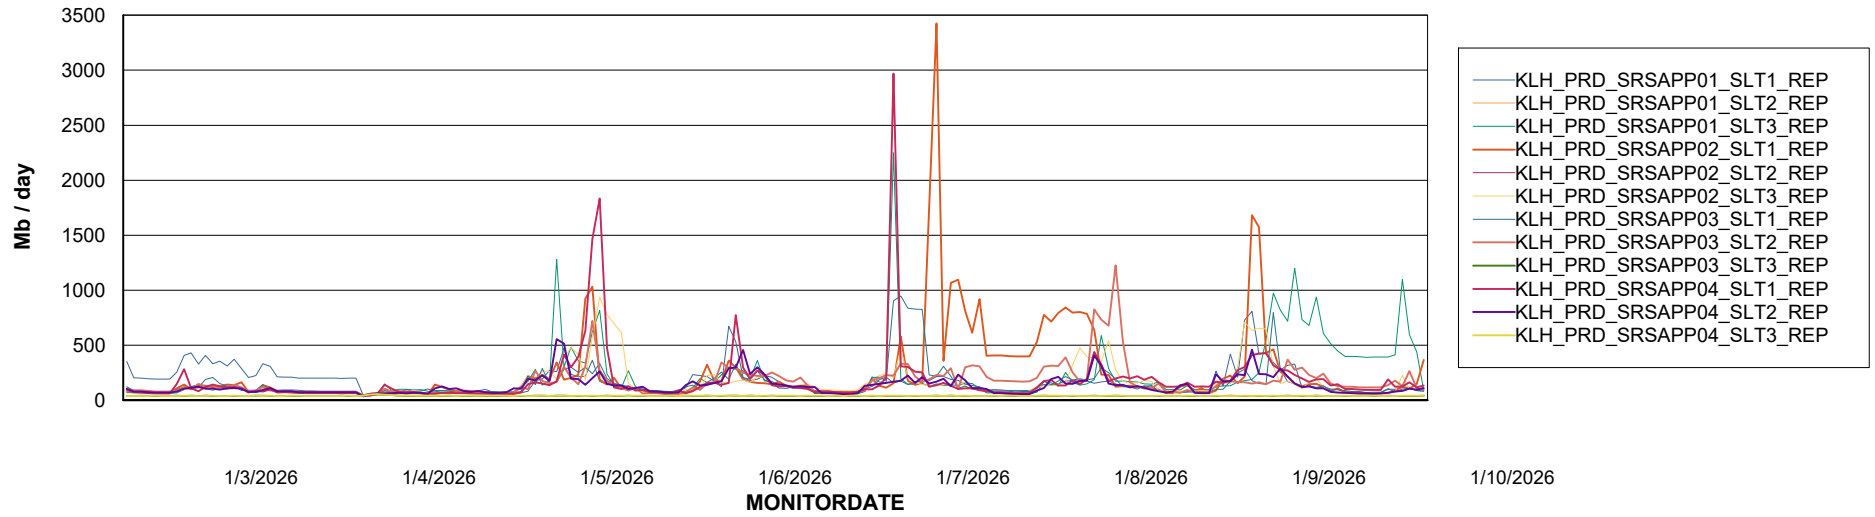

ABSSolute Application ReportServer Services

Avg memory used per ReportServer Service