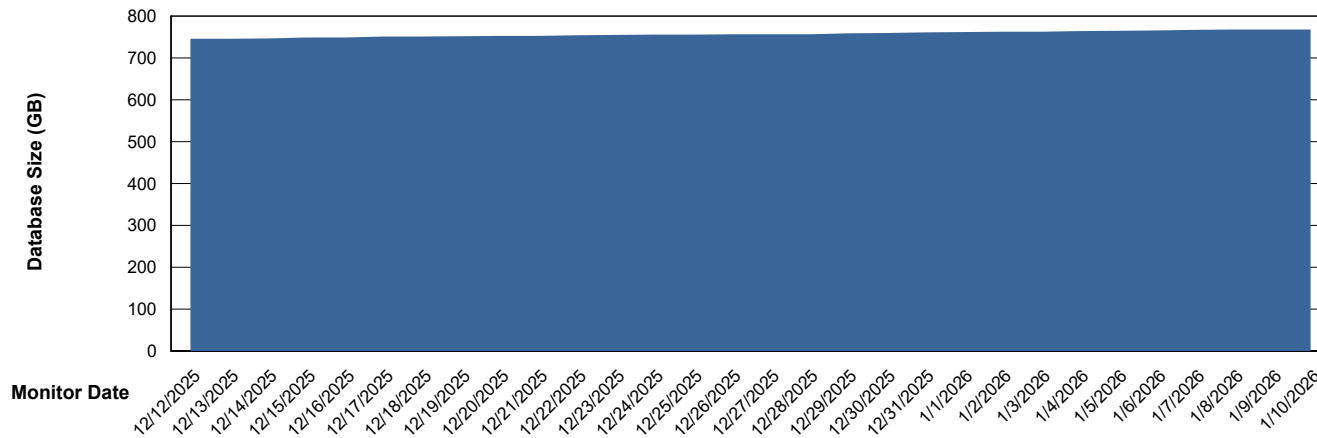

DATABASE SIZE KLH_PRD_SRSDB01_ABS1

Database growth over last month