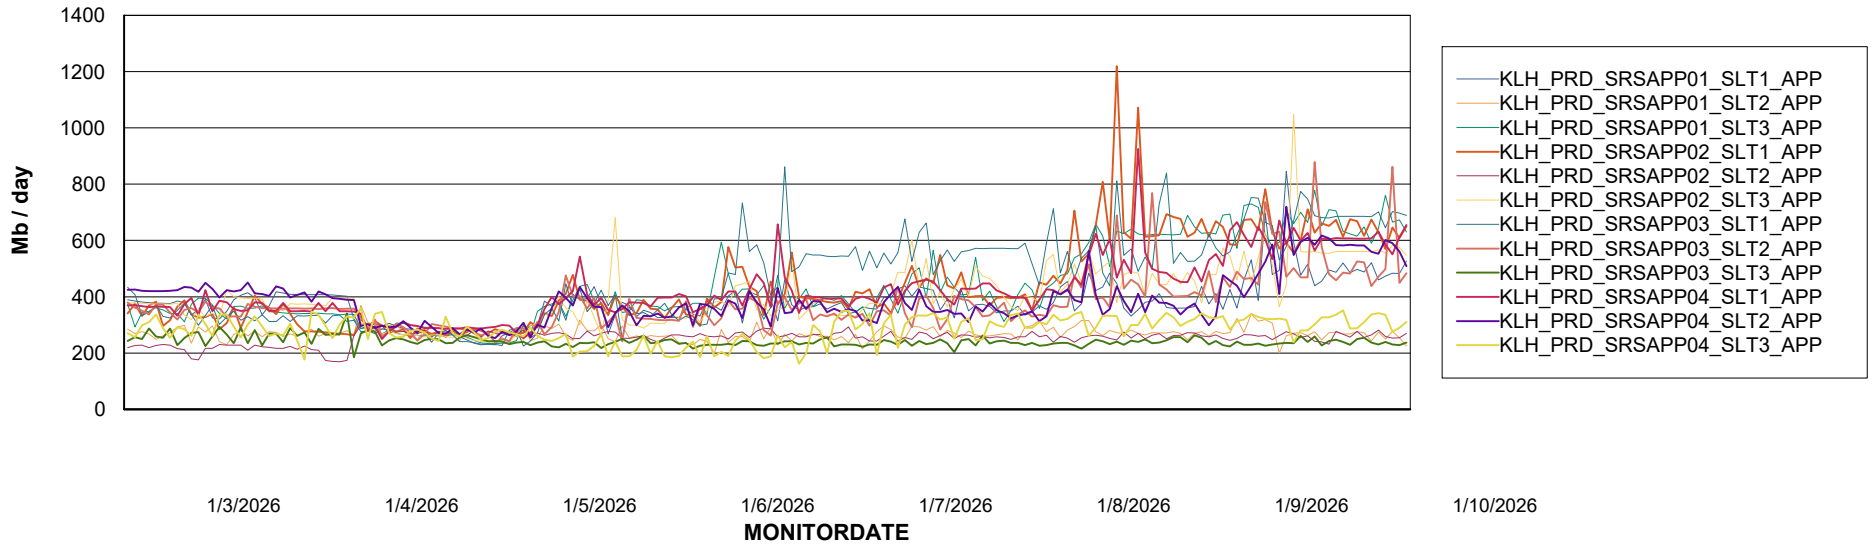

ABSSolute Application Server Services

Avg memory used per ABS Server Service