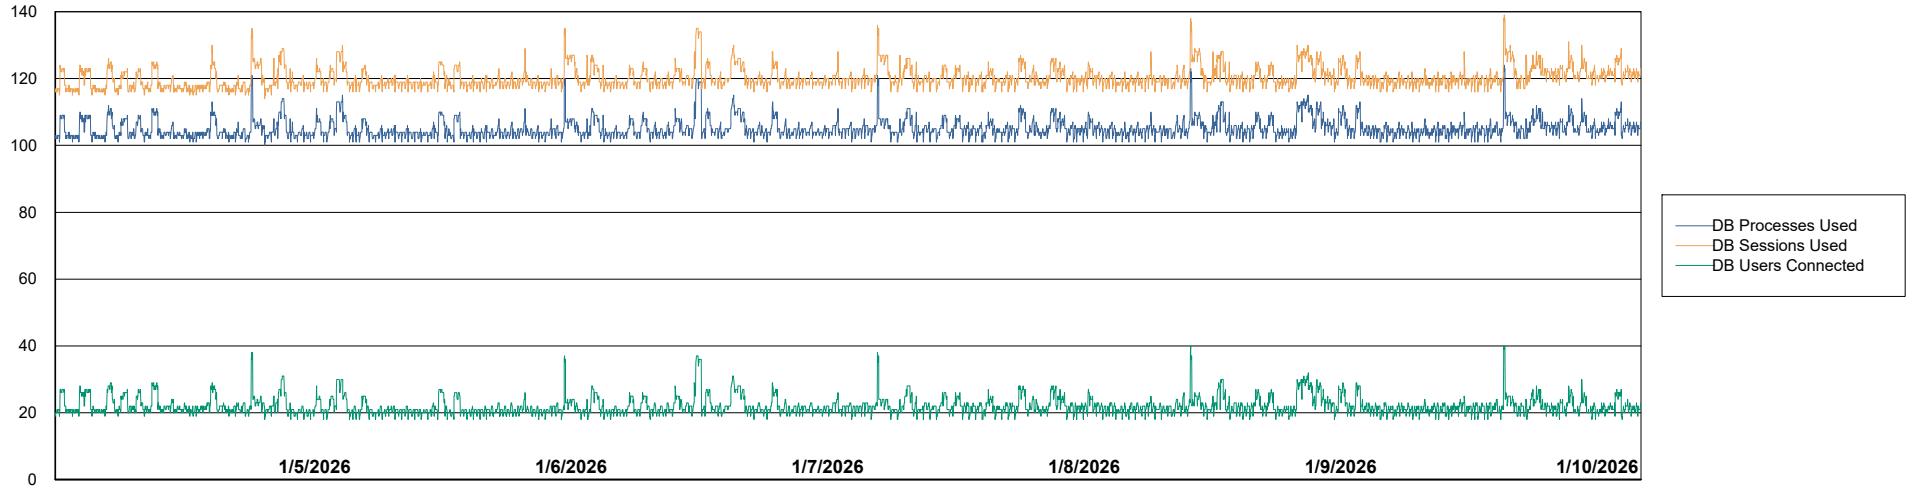

Database Performance KLH_PRD_SRSBIDB02_ABS1