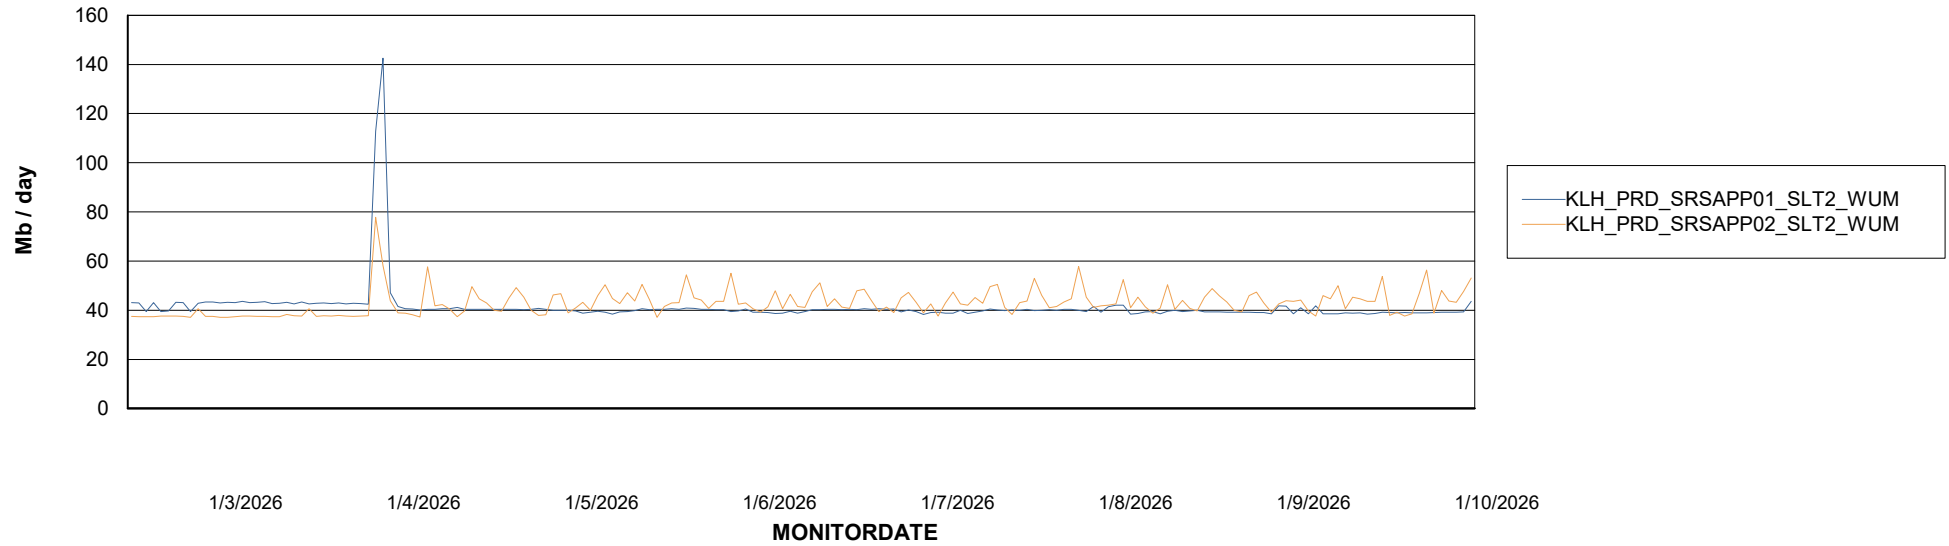

ABSSolute Web Component Services

Avg memory used per ABS Web component