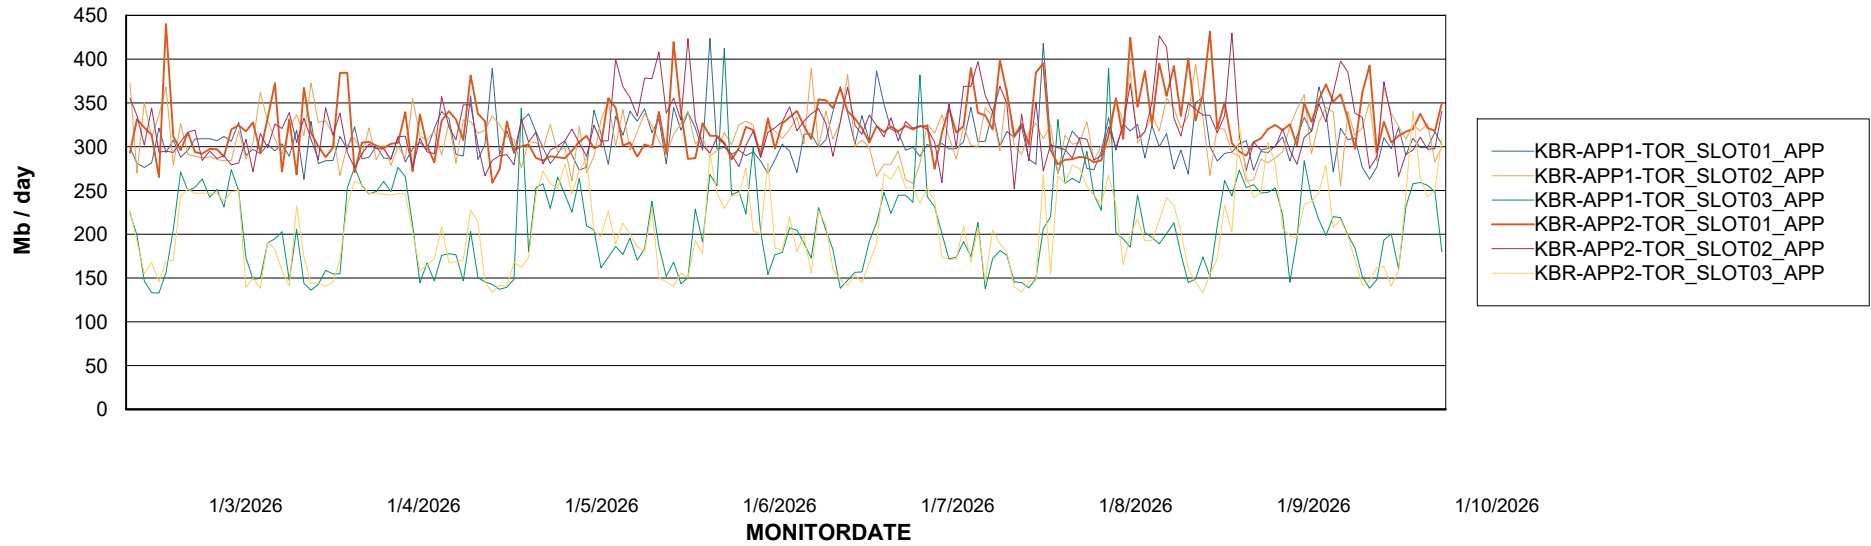

ABSolute Application Server Services

Avg memory used per ABS Server Service