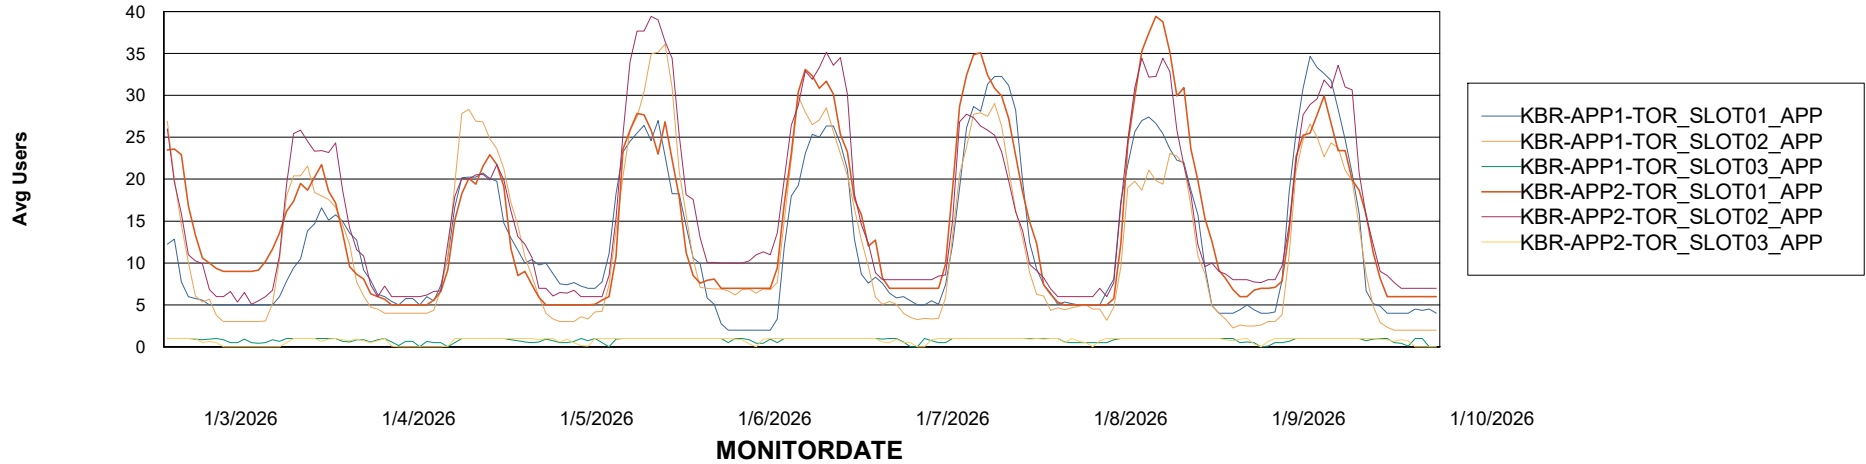

Avg users per day per ABS server