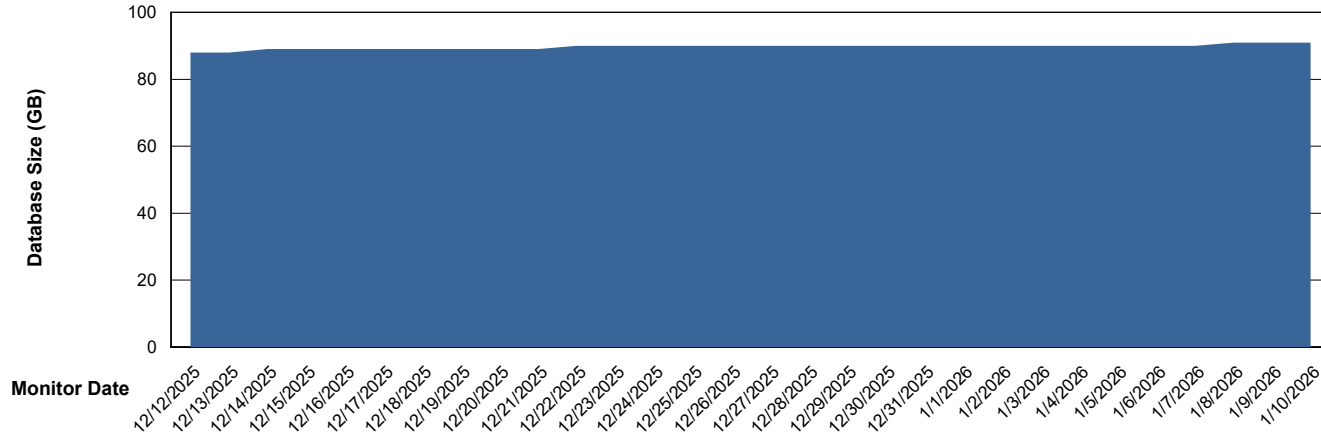

DATABASE SIZE KBR-BI-TOR_PROD_ABS1

Database growth over last month