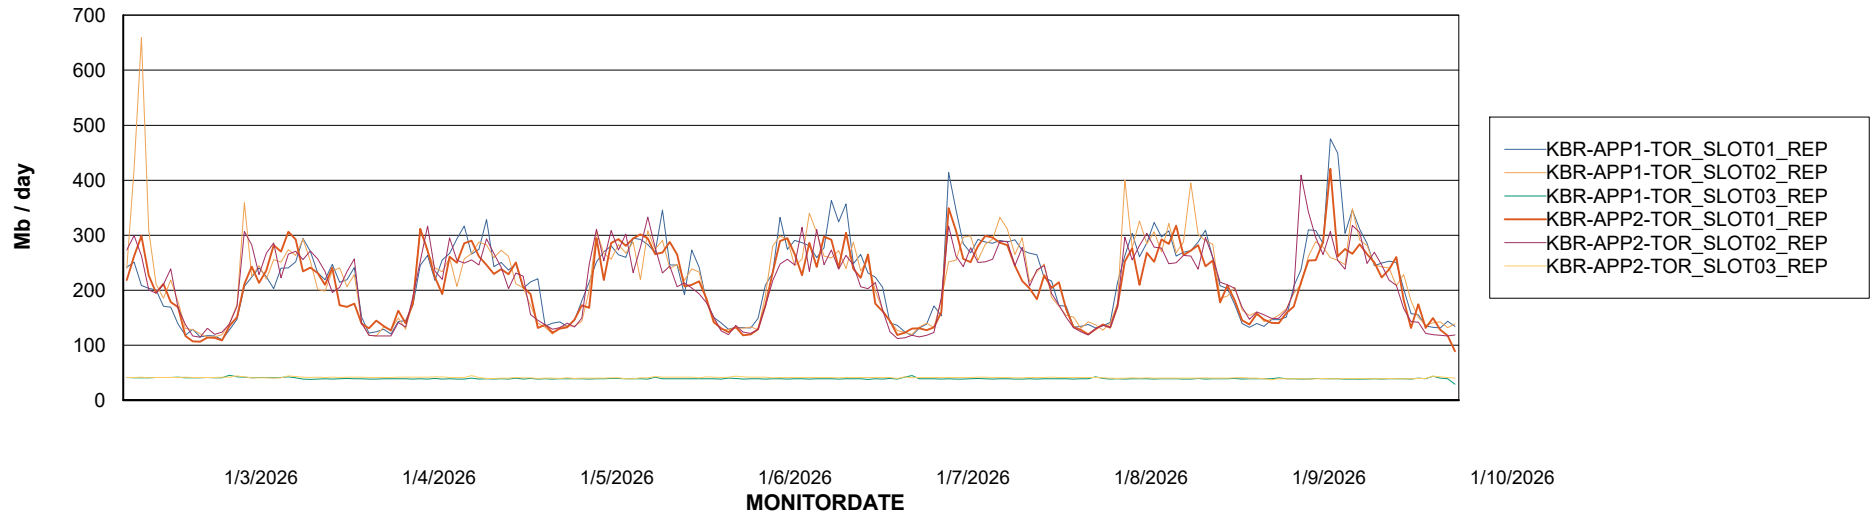

Avg memory used per ABS Server Service

Avg users per day per ABS server

Weekly SLA Customer Report

Customer KBR OCI TOR Production
Database ID 200

ABSSolute Application ReportServer Services

Avg memory used per ReportServer Service