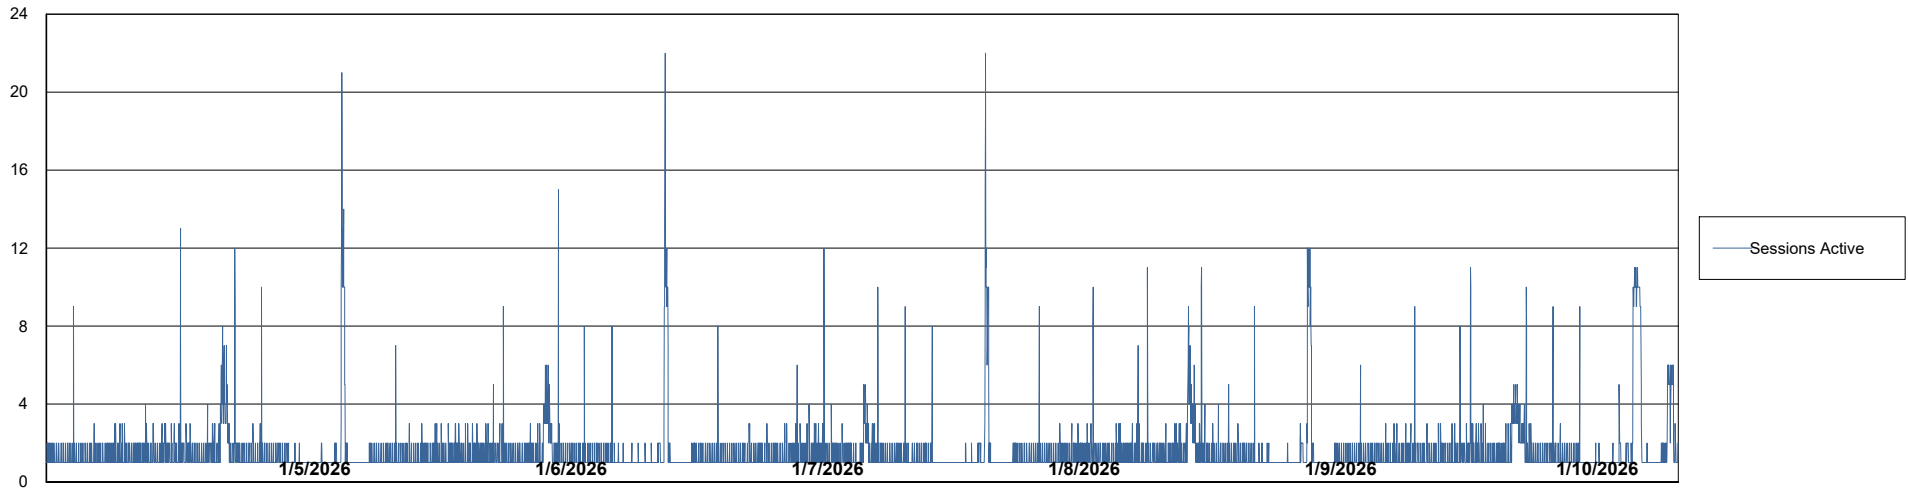

Weekly SLA Customer Report

Customer KBR OCI TOR Production
Database ID 200

Database Performance KBR-BI-TOR_PROD_ABS1

Weekly SLA Customer Report

Customer KBR OCI TOR Production
Database ID 200

Database Performance KBR-DBS1-TOR_PROD_ABS1