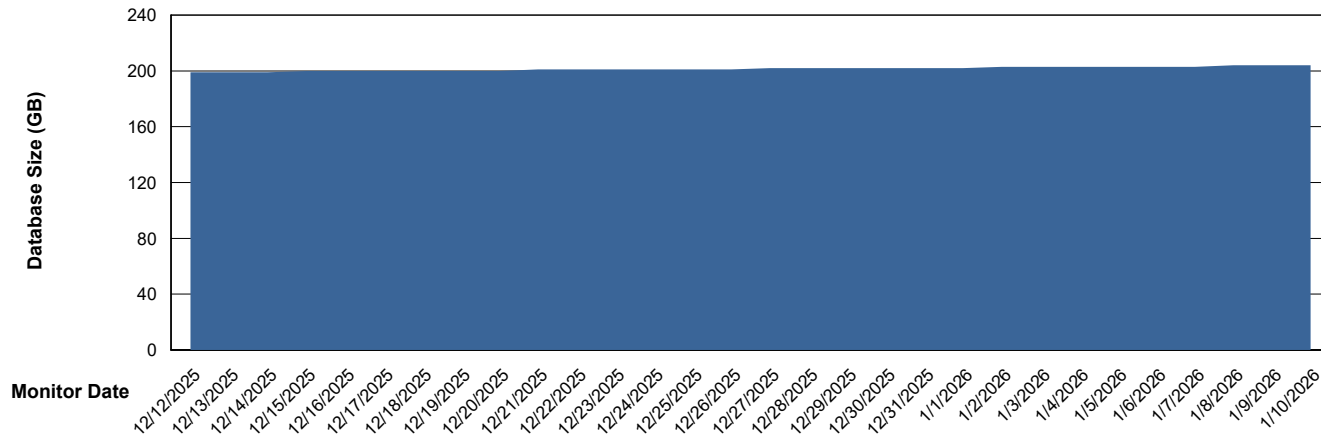

Customer KBR OCI TOR Production
Database ID 200

DATABASE SIZE KBR-BI-TOR_PROD_ABS1

Database growth over last month

DATABASE SIZE KBR-DBS1-TOR_PROD_ABS1

Database growth over last month

Weekly SLA Customer Report