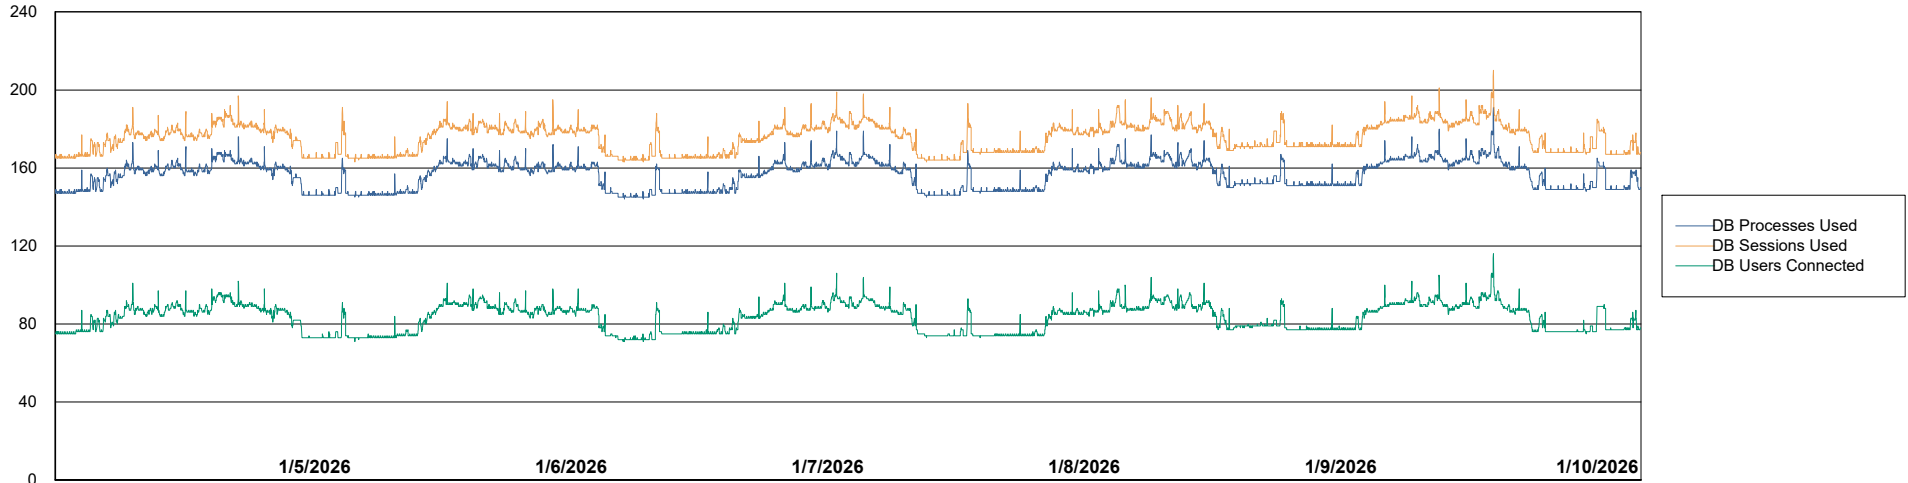

Weekly SLA Customer Report

Customer KBR OCI TOR Production
Database ID 200

Database Performance KBR-BI-TOR_PROD_ABS1

Weekly SLA Customer Report

Customer KBR OCI TOR Production
Database ID 200

Database Performance KBR-DBS1-TOR_PROD_ABS1