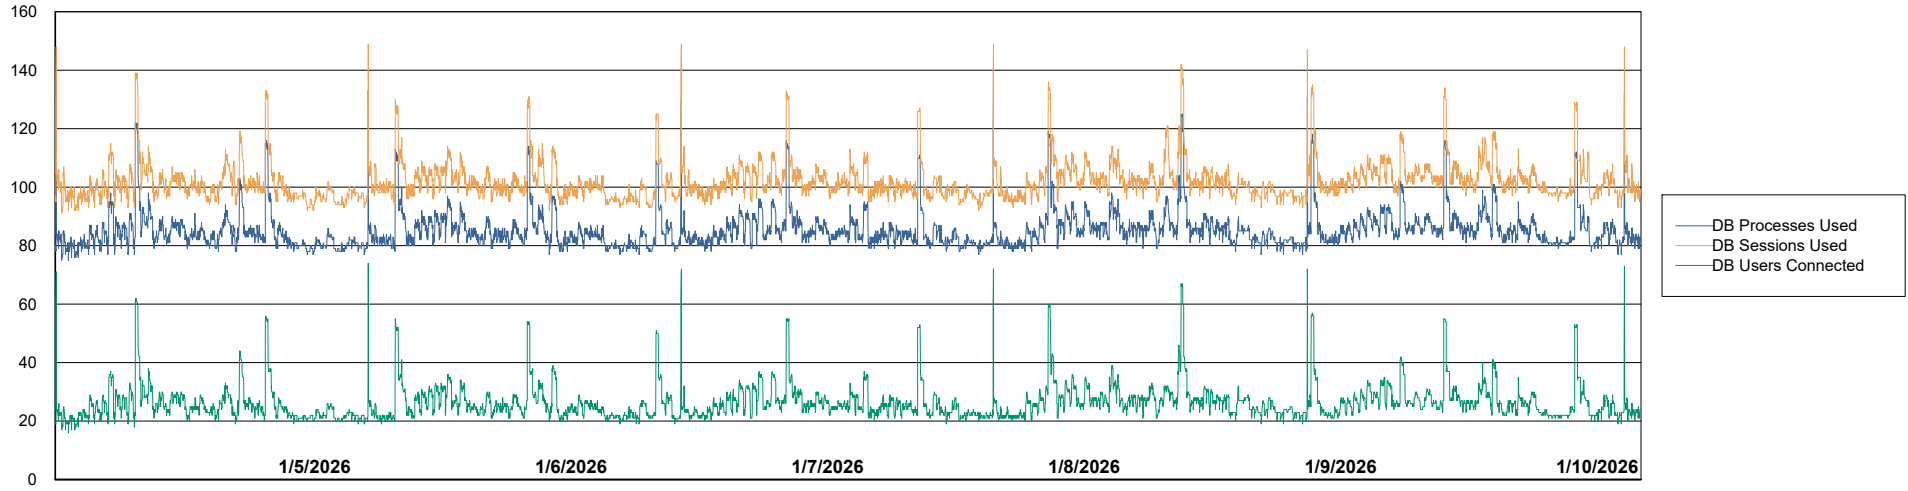

Database Performance KBR-BI-TOR_PROD_ABS1