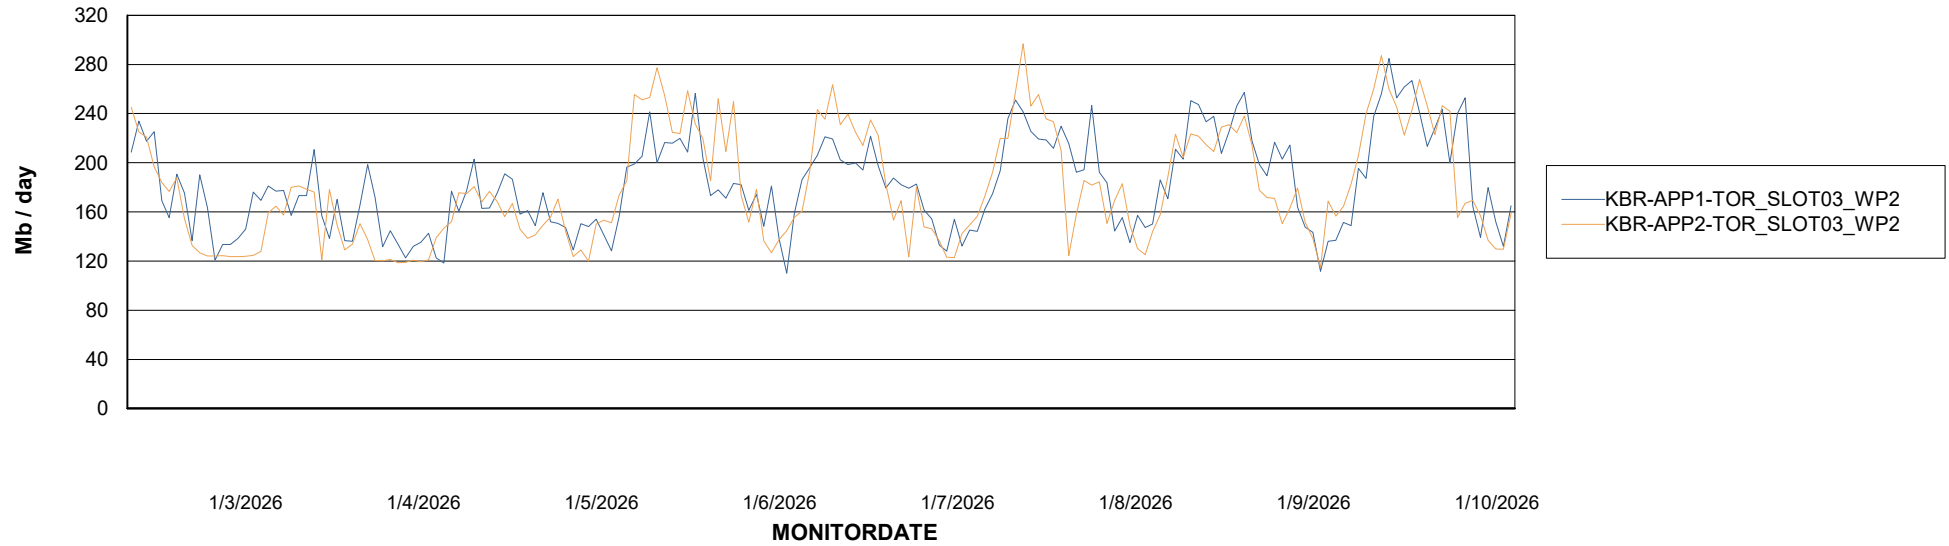

ABSolute Web Component Services

Avg memory used per ABS Web component