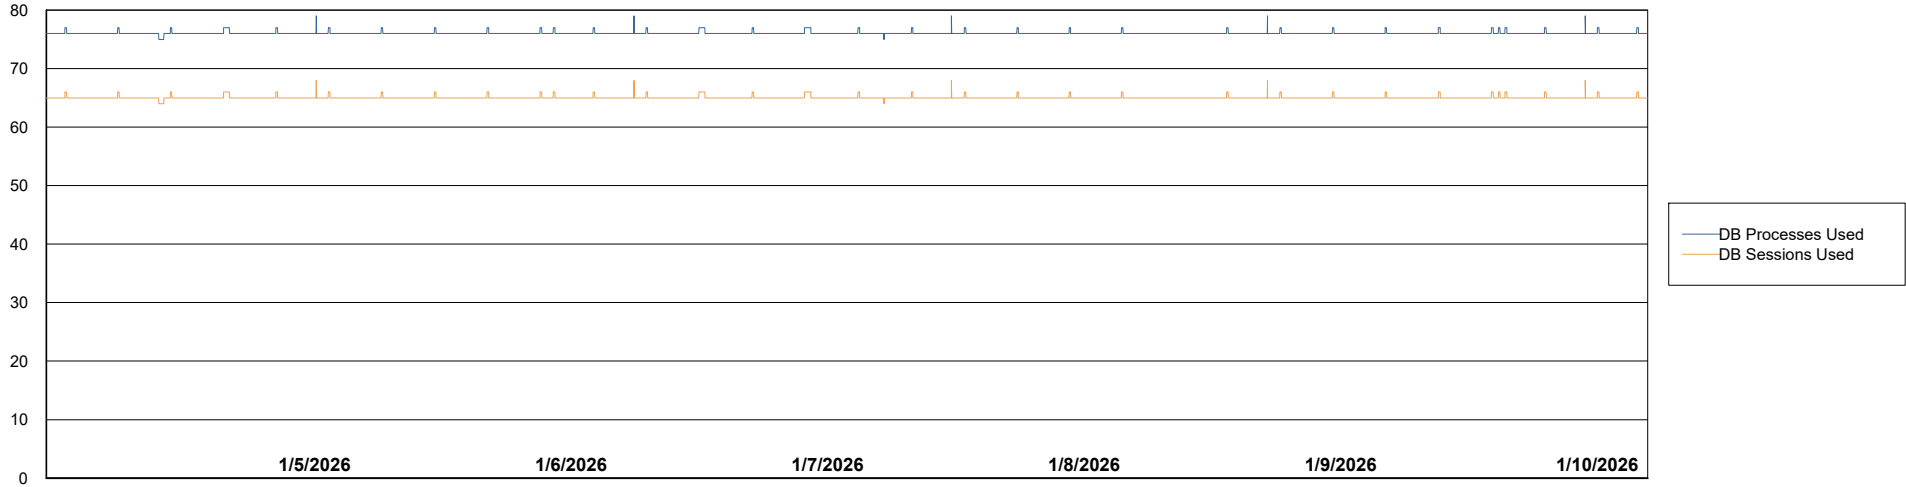

Database Performance KBR-DBS2-TOR_PROD_HSBABS1

DB Processes Max 0
DB Processes Max 1,000
DB Processes Max 4