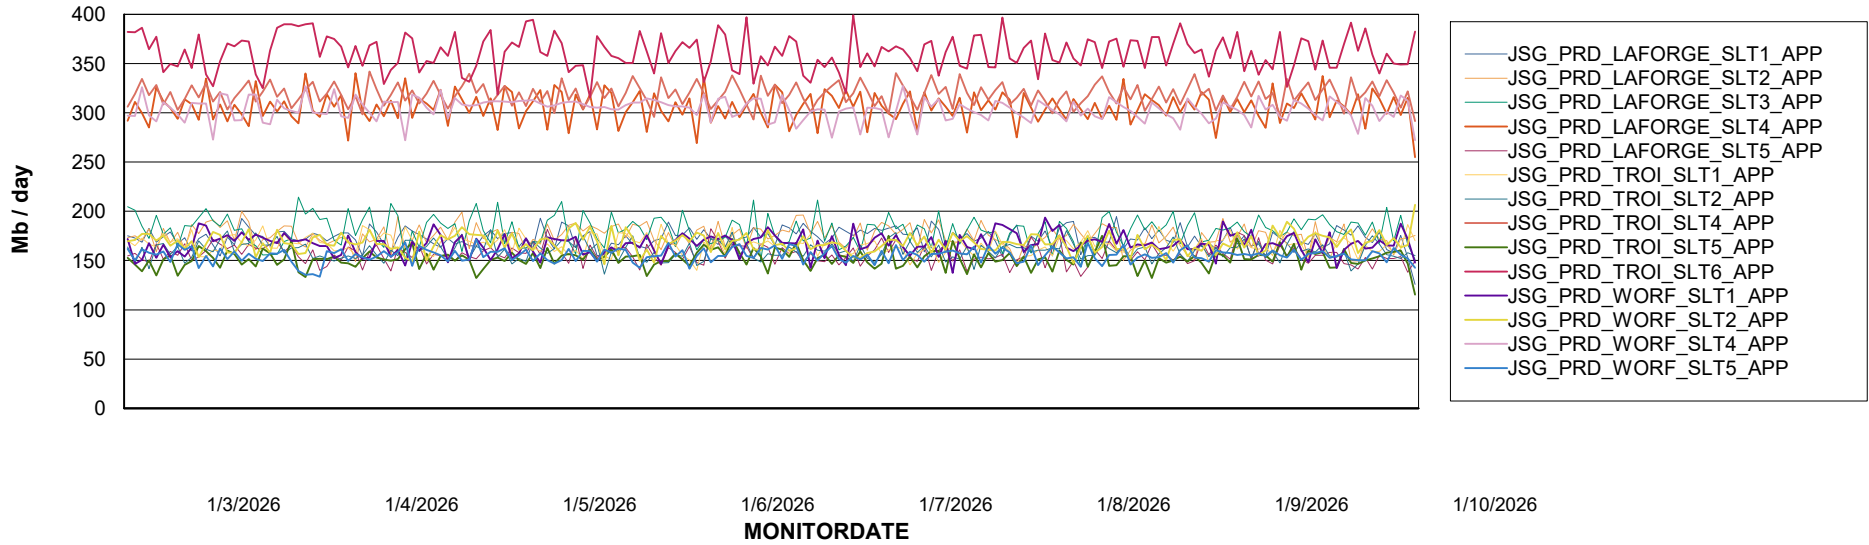

ABSSolute Application Server Services

Avg memory used per ABS Server Service