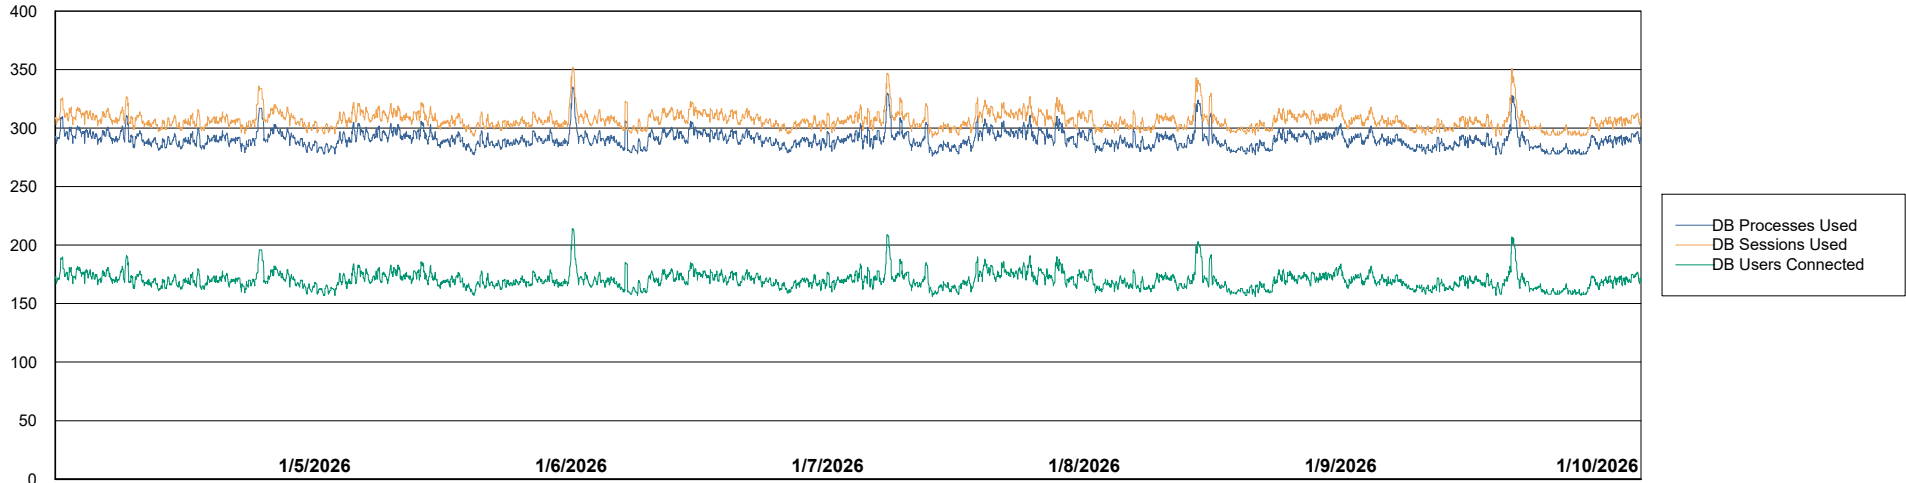

Database Performance JSG_PRD_RIKER_DB_HSBABS1