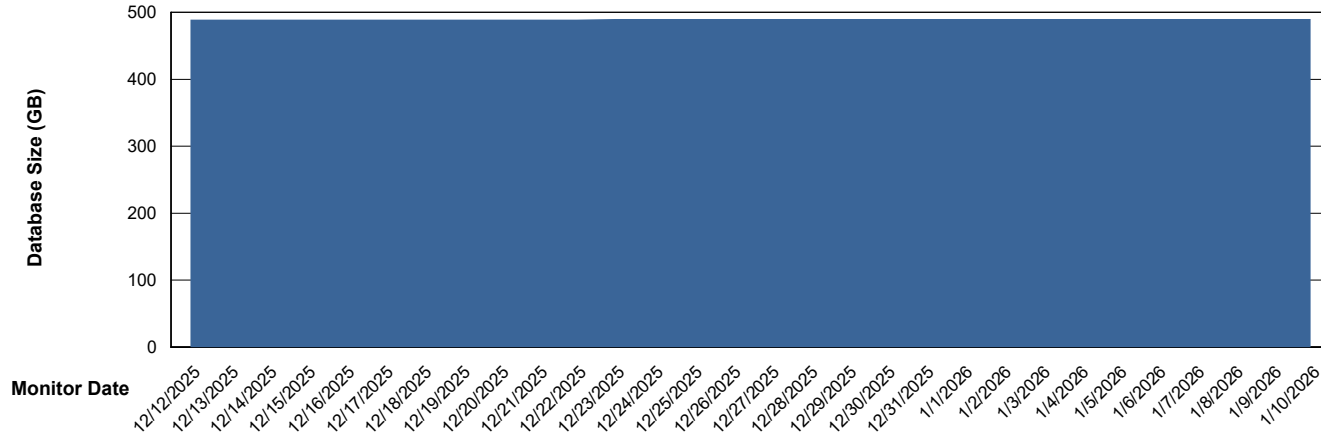

DATABASE SIZE JSG_PRD_BASHIR_DB_ABS1

Database growth over last month