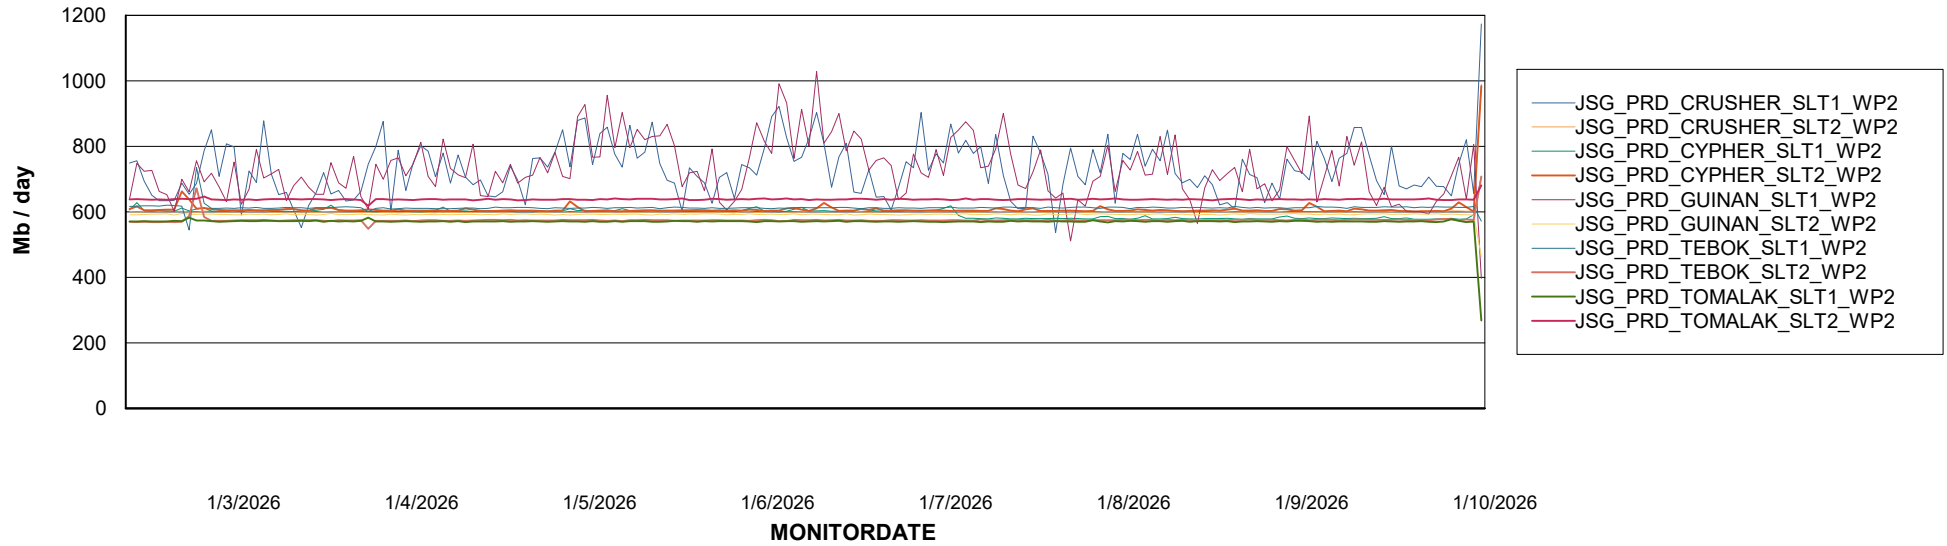

ABSSolute Web Component Services

Avg memory used per ABS Web component