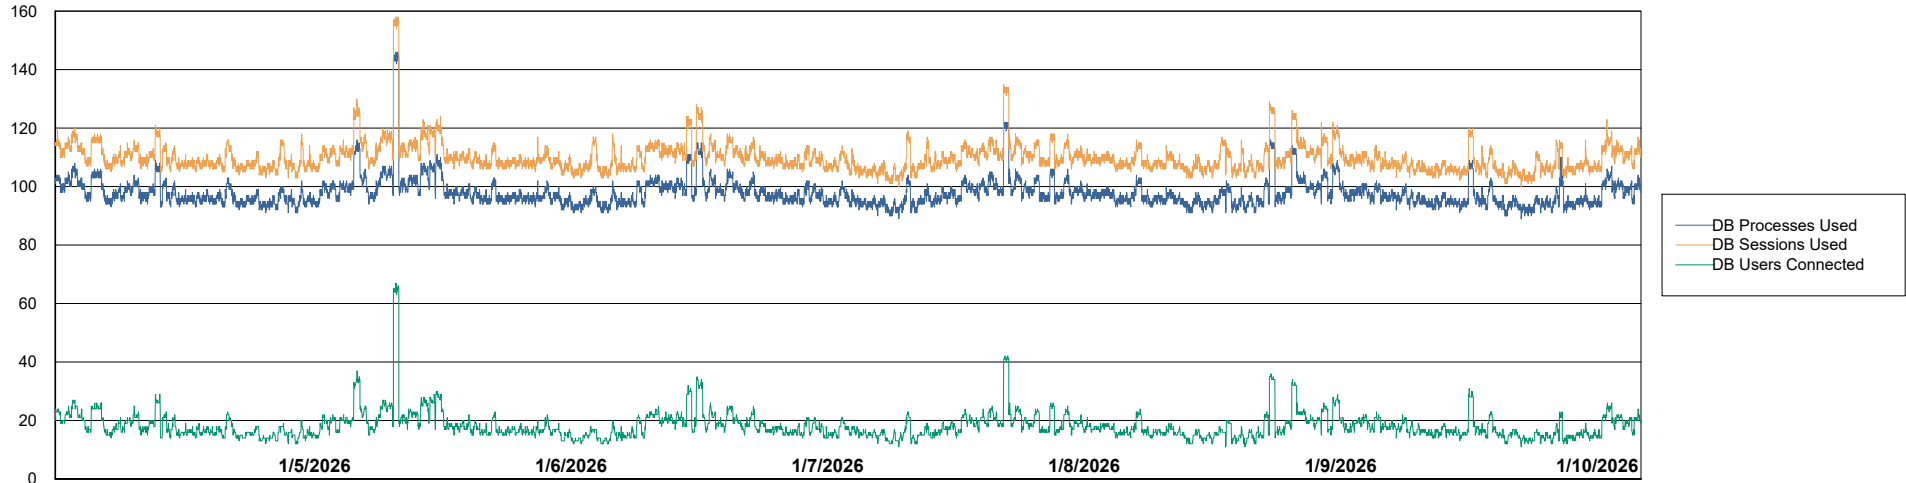

Database Performance JSG_PRD_BASHIR_DB_ABS1