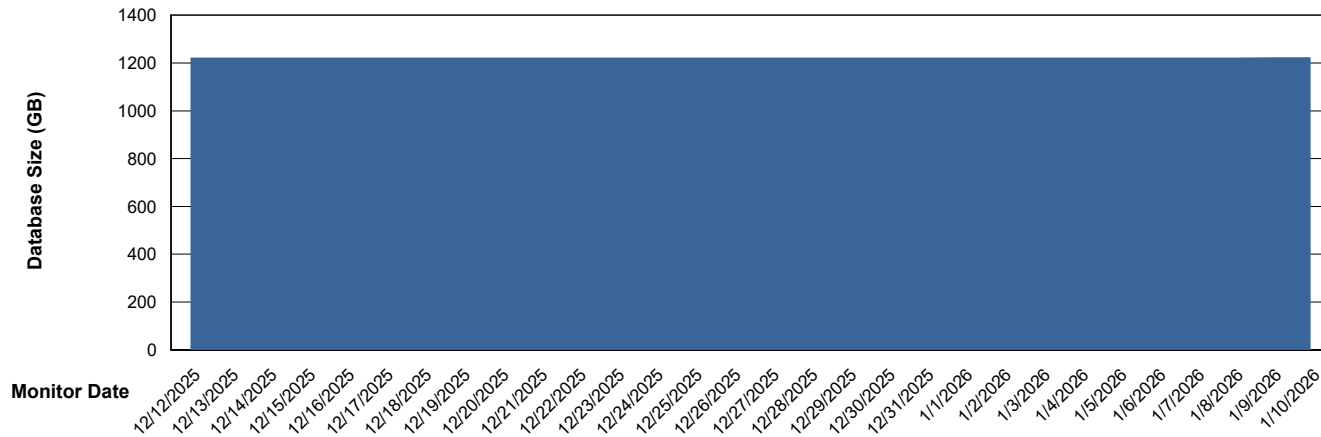

DATABASE SIZE JSG_PRD_RIKER_DB_HSBABS1

Database growth over last month