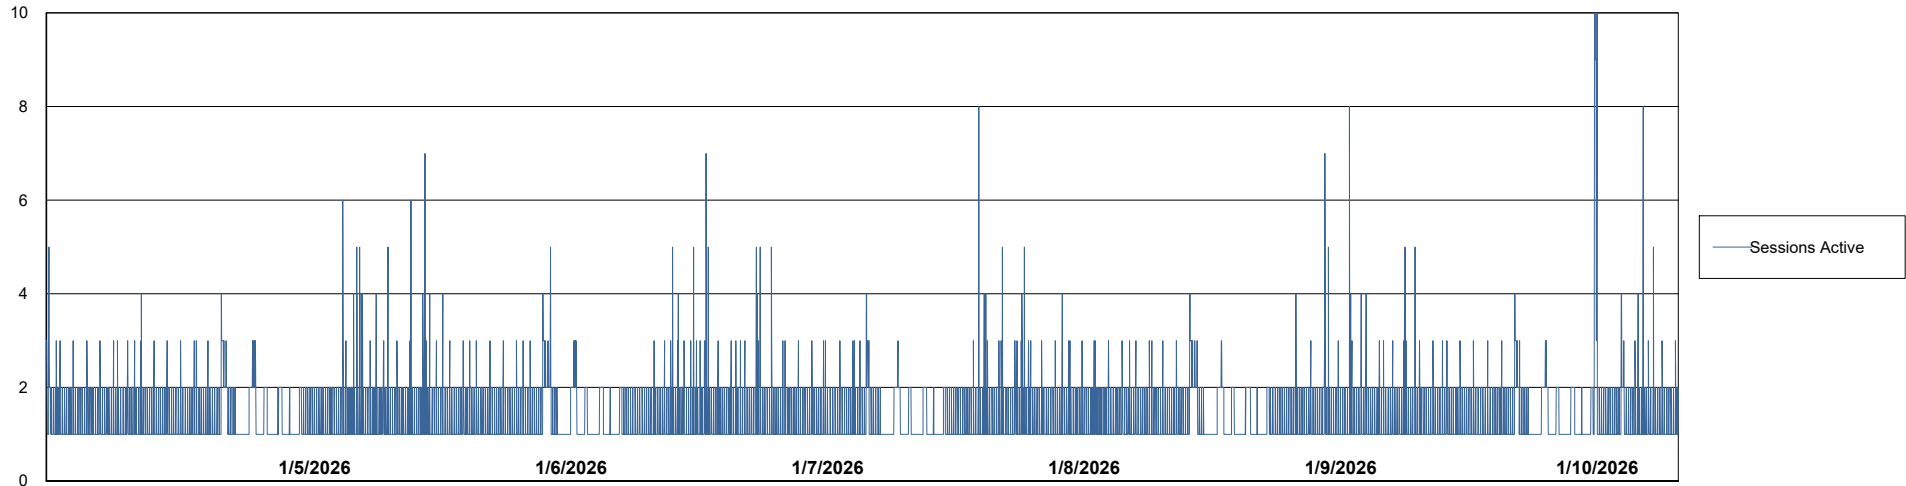

Database Performance JSG_PRD_BASHIR_DB_ABS1