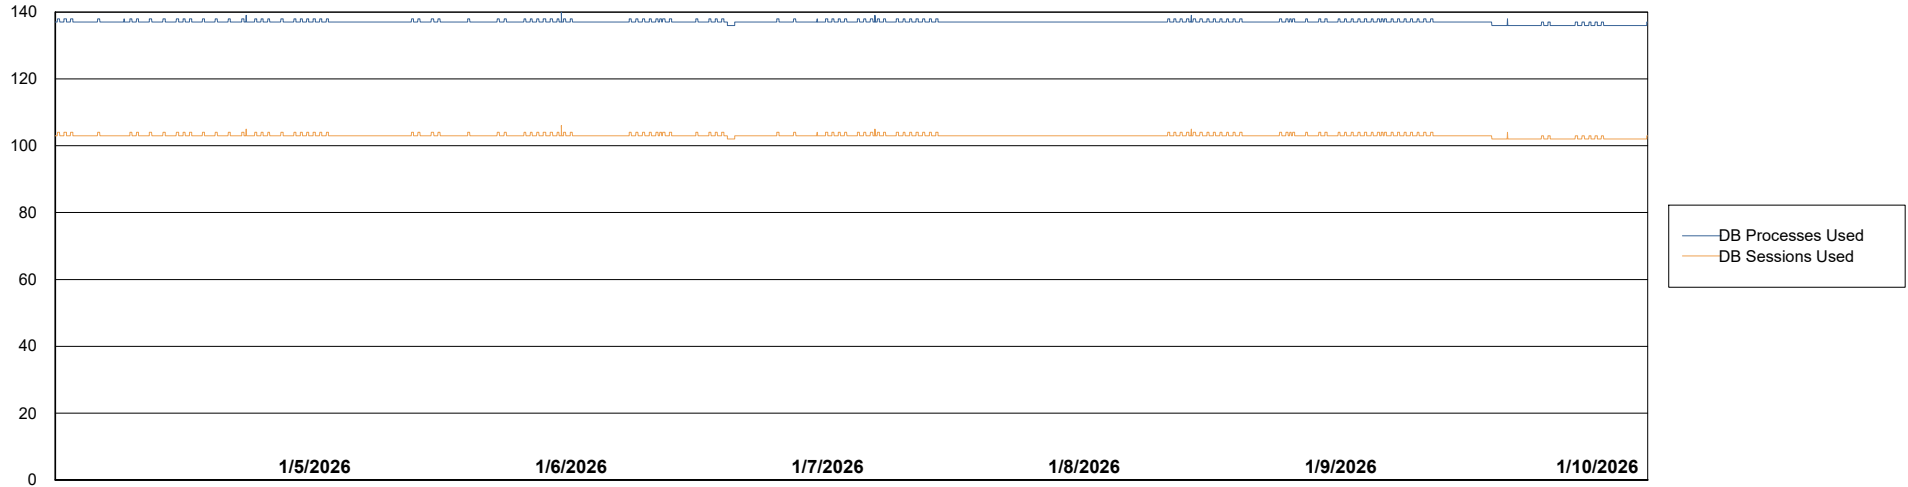

Database Performance JSG_PRD_PICARD_DB_ABS1

DB Processes Max 4
DB Processes Max 0
DB Processes Max 1,000