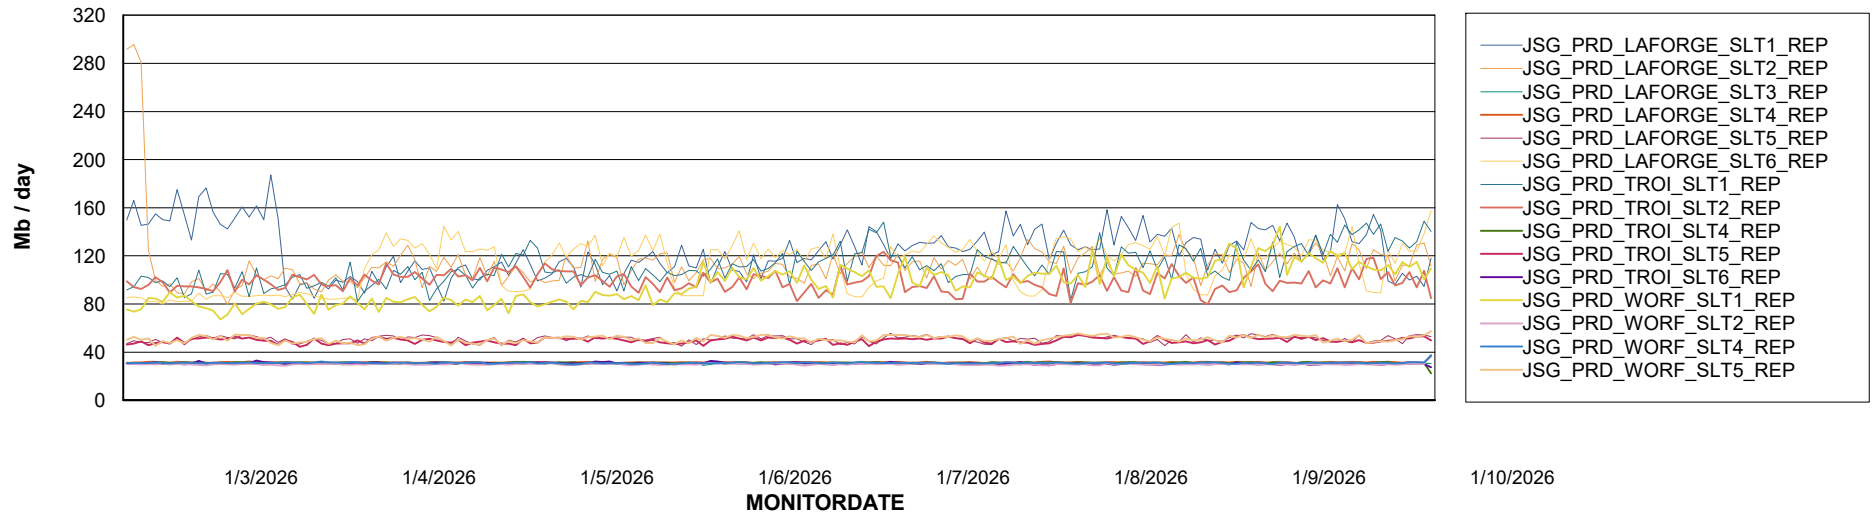

ABSSolute Application ReportServer Services

Avg memory used per ReportServer Service