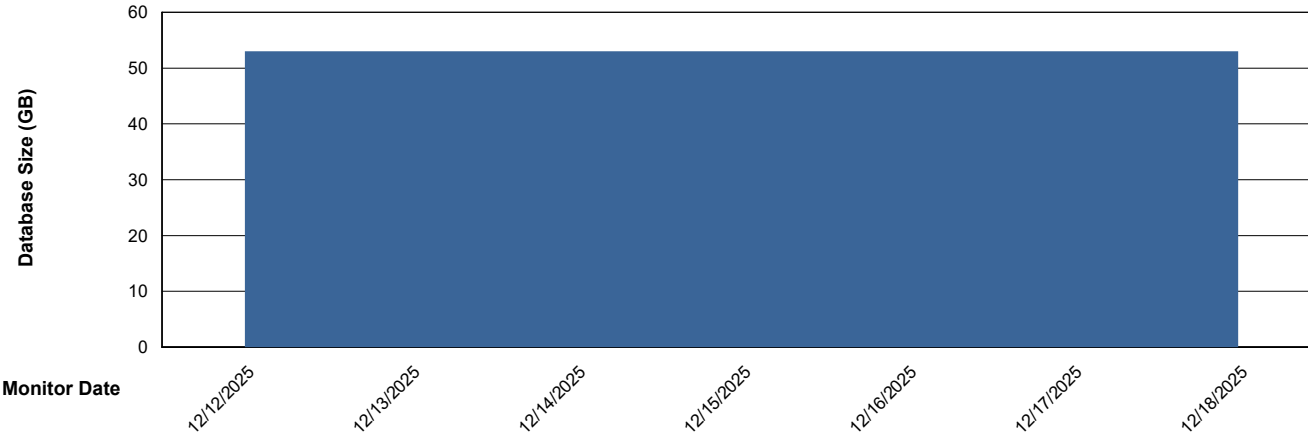

Weekly SLA Customer Report

Customer HUE_Production
Database ID 154

Weekly SLA Customer Report

Customer HUE_Production
Database ID 154

DATABASE SIZE HUE_PRD_S-ORABI2024_ABS1

Database growth over last month

DATABASE SIZE HUE_PRD_S-ORAPROD2_ABS1

Database growth over last month

Weekly SLA Customer Report

Customer HUE_Production
Database ID 154

Standby Database Health HUE_Production

Recovery lag for last 7 days