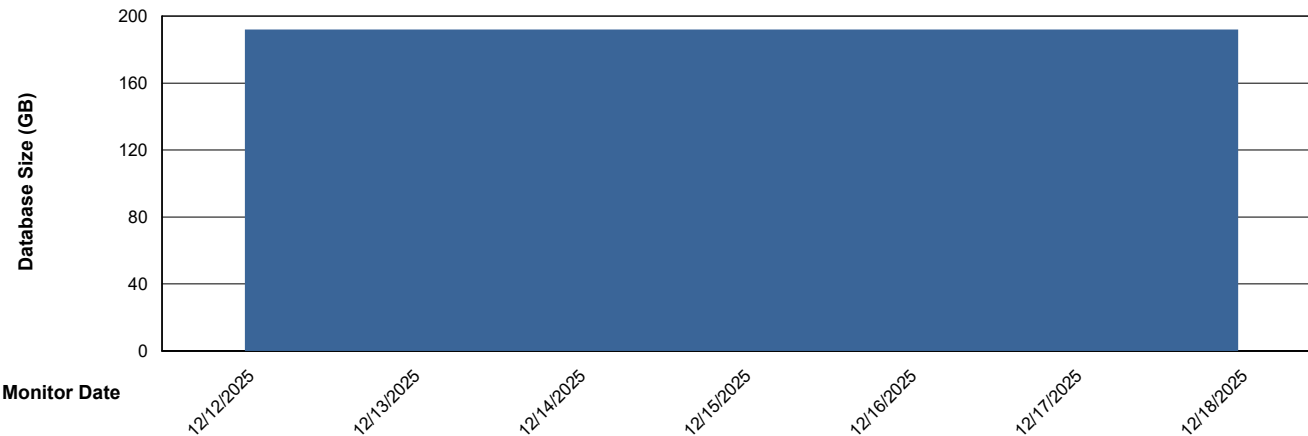

Weekly SLA Customer Report

Customer HUE_Production
Database ID 154

Weekly SLA Customer Report

Customer HUE_Production
Database ID 154

DATABASE SIZE HUE_PRD_S-ORABI2024_ABS1

Database growth over last month

DATABASE SIZE HUE_PRD_S-ORAPROD2_ABS1

Database growth over last month

Weekly SLA Customer Report

Customer HUE_Production
Database ID 154

Standby Database Health HUE_Production

Recovery lag for last 7 days